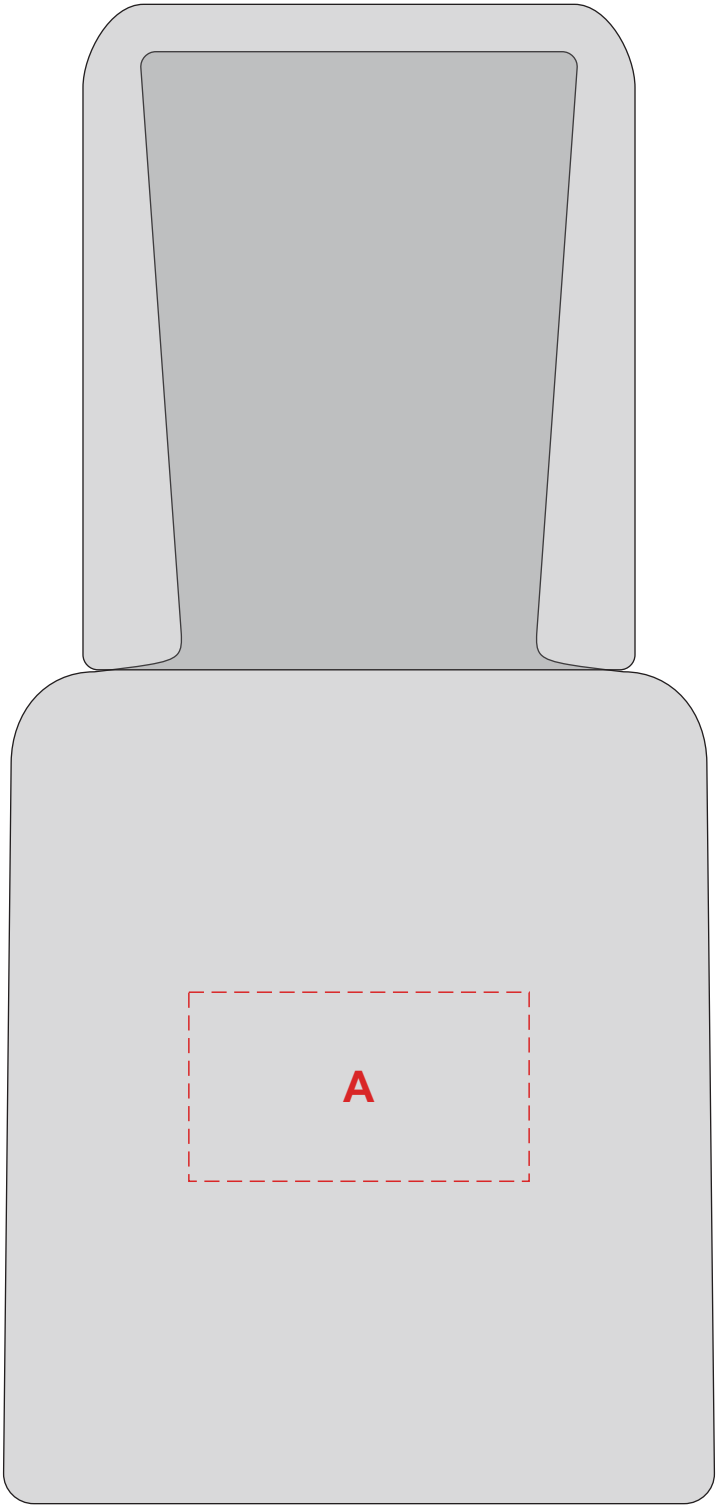

Product Name: Lux Carafe & Tumbler Set

Product Code: F21

Maximum Pad Print Area : **A : 25mm x 45mm wide (White Print Only)**

Actual Size