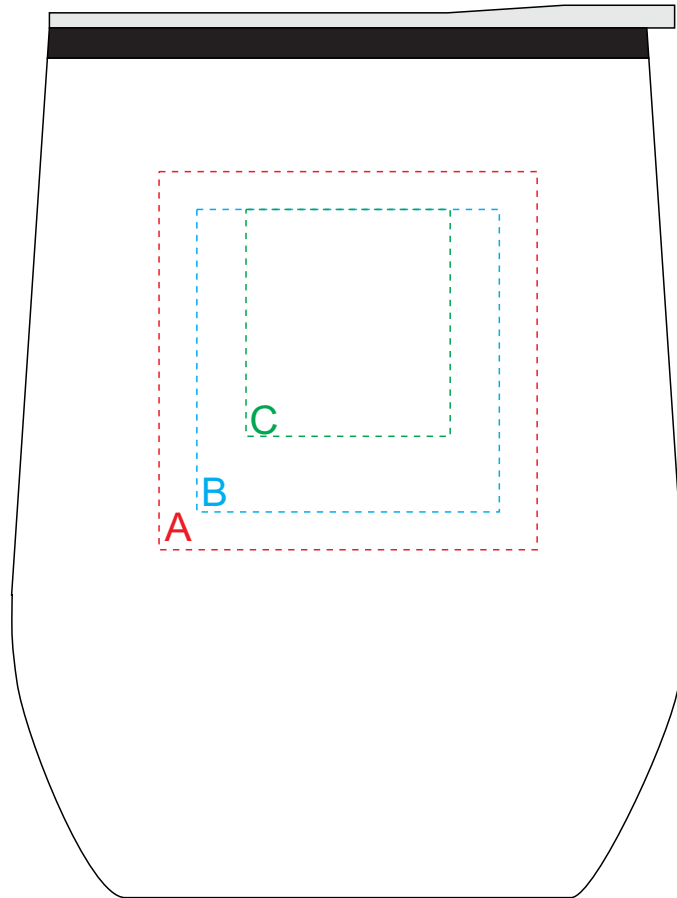

Product Name: Naples Double Wall Mug

Product Code: F03

Maximum Engraving Area : **A : 50mm x 50mm wide**

Maximum Pad Print Area : **B : 40mm x 40mm wide**

Maximum Digital Print Area : **C : 30mm x 27mm wide (Not available on S/S)**

Actual Size