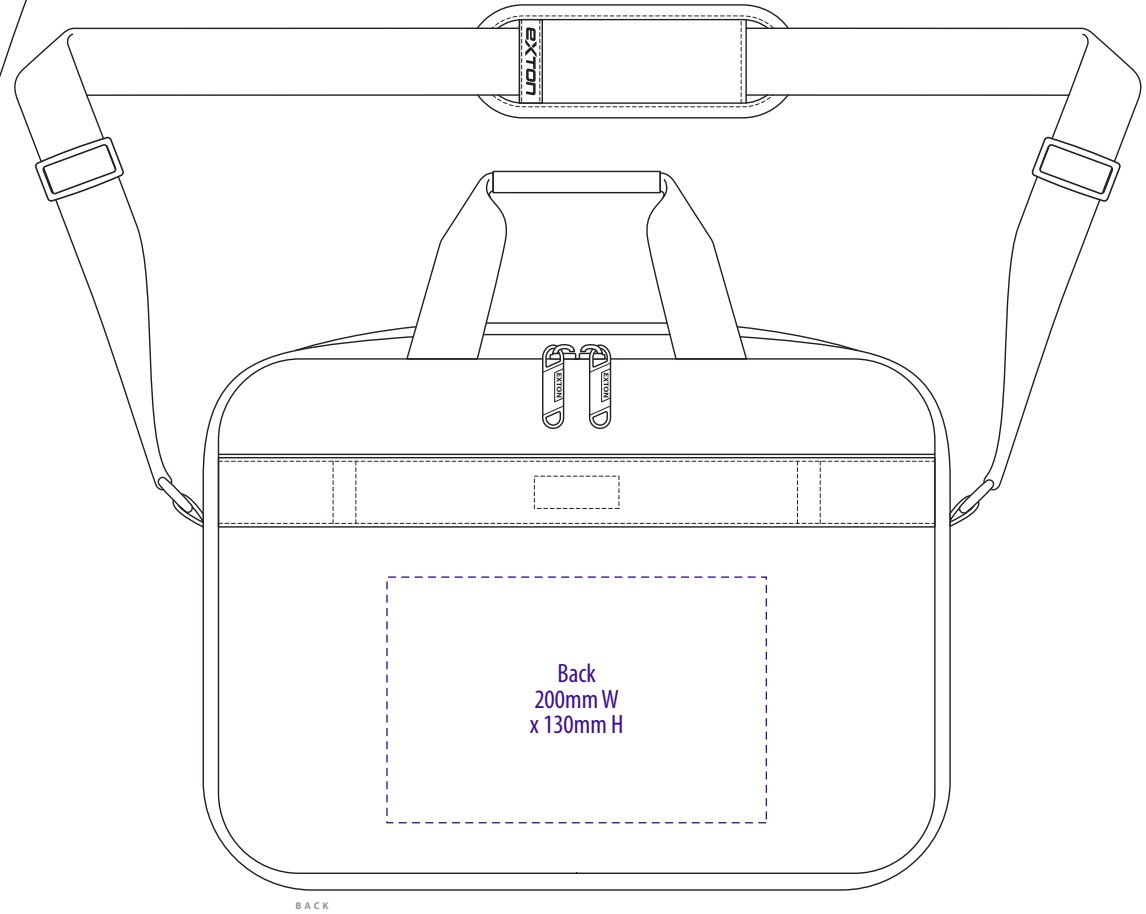

EMBROIDERY / SUPASUB / SUPAETCH / SUPAFLEX

EX3240

EXTON

NOTE:

The maximum decoration area is a guide only and is greatly dependant on the logo shape.

SUPACLOUR

EX3240

EXTON

NOTE:
The maximum decoration area is a guide only
and is greatly dependant on the logo shape.

DTF

EX3240

FABRIC **SWATCH**

BLACK/GREY

BLACK

PMS Cool Grey 10 C

Pantone colours are provided as a reference only and are based on closest match. Actual product colour may differ. If a precise colour match is required we recommend ordering a sample.