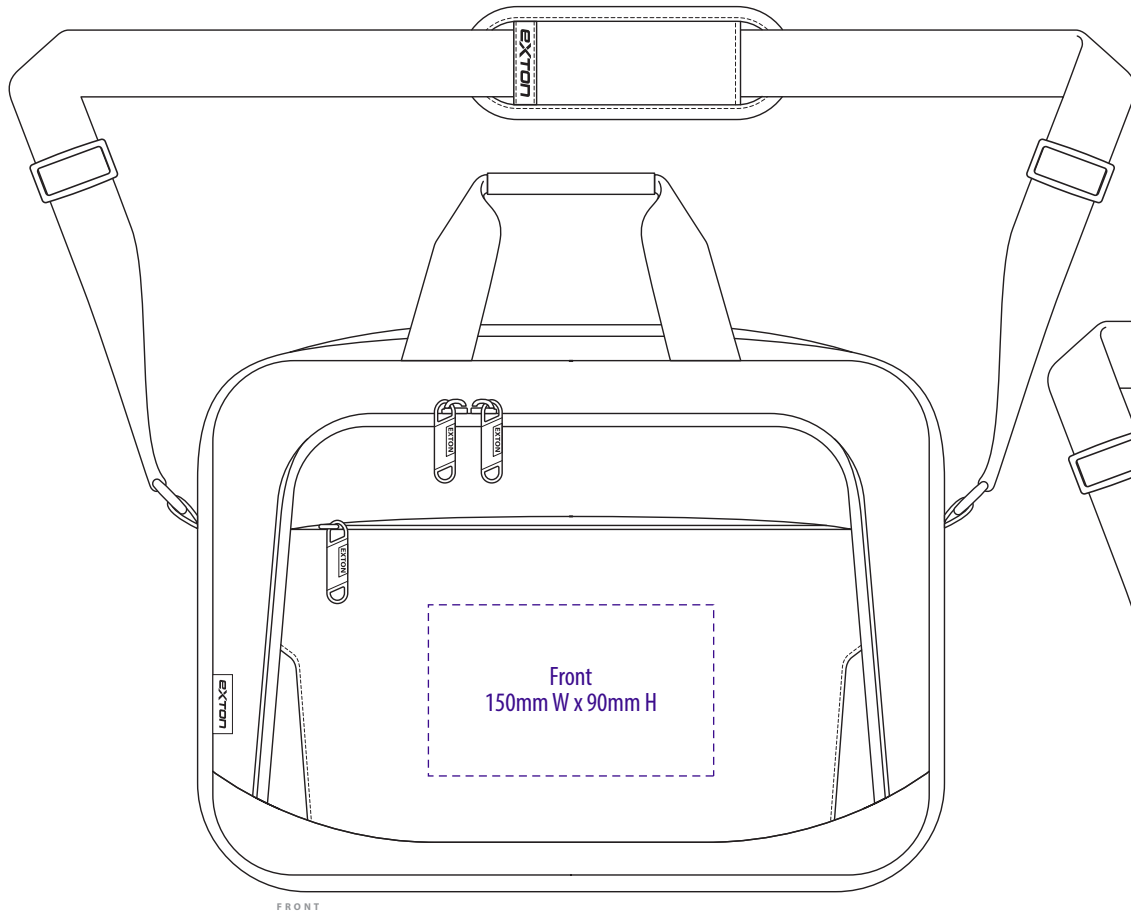

EMBROIDERY / SUPASUB / SUPAETCH / SUPAFLEX

EX3240

EXTON

NOTE:

The maximum decoration area is a guide only and is greatly dependant on the logo shape.

SUPACLOUR

EX3240

EXTON

NOTE:
The maximum decoration area is a guide only
and is greatly dependant on the logo shape.

DTF

EX3240

FABRIC **SWATCH**

BLACK/GREY

BLACK

PMS Cool Grey 10 C

Pantone colours are provided as a reference only and are based on closest match. Actual product colour may differ. If a precise colour match is required we recommend ordering a sample.