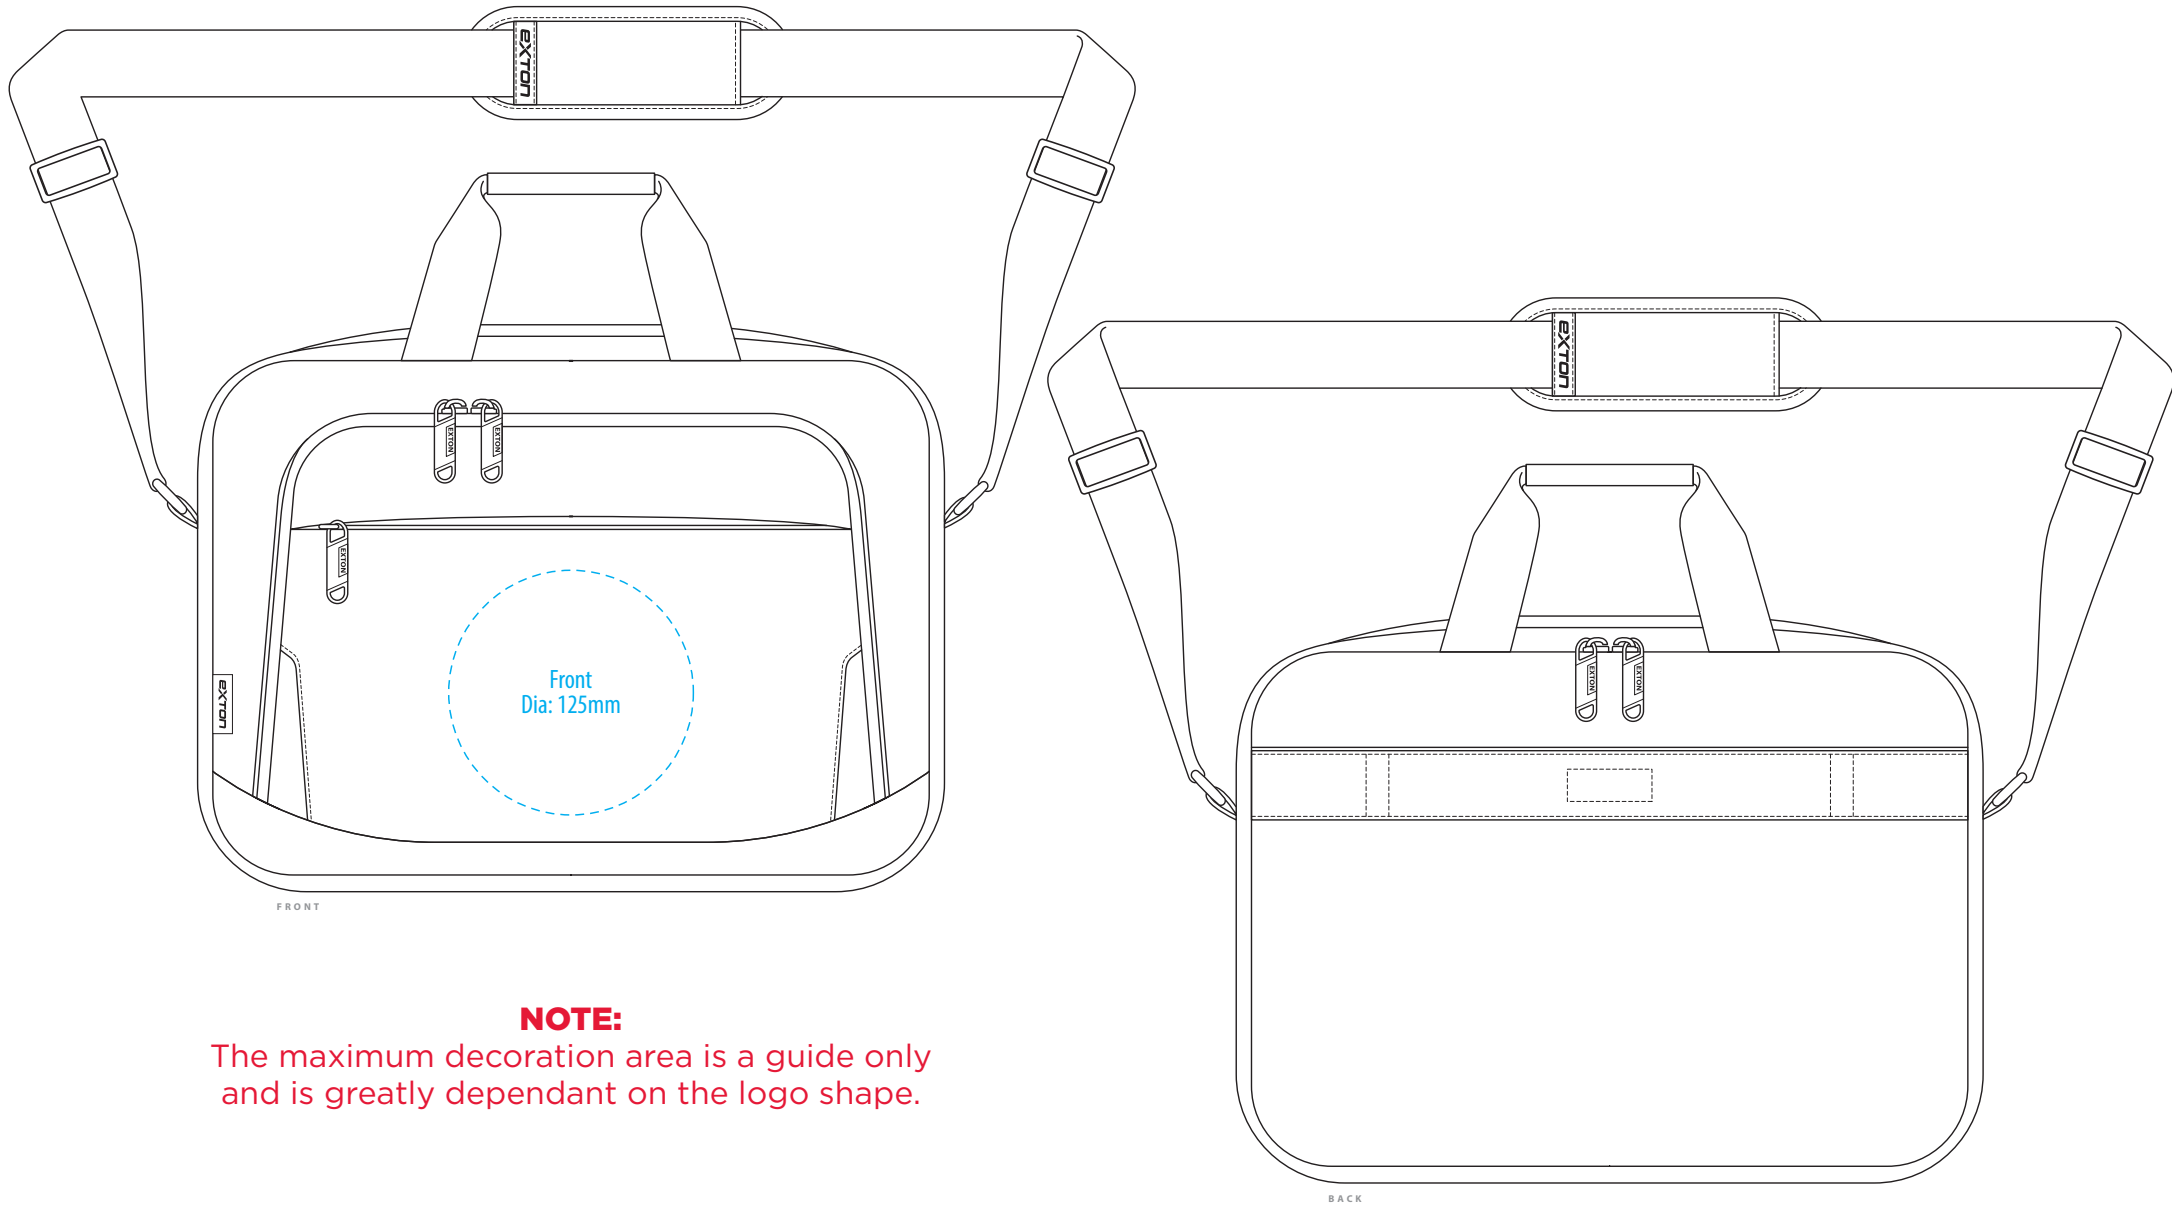

EX3240

EXTON

COLOURWAYS

FRONT

BACK

COLOUR

EX3240

EXTON

EMBROIDERY / SUPASUB / SUPAETCH / SUPAFLEX

EX3240

EXTON

NOTE:

The maximum decoration area is a guide only and is greatly dependant on the logo shape.

SUPACLOUR

EX3240

EXTON

NOTE:
The maximum decoration area is a guide only
and is greatly dependant on the logo shape.

DTF

EX3240

FABRIC **SWATCH**

BLACK/GREY

BLACK

PMS Cool Grey 10 C

Pantone colours are provided as a reference only and are based on closest match. Actual product colour may differ. If a precise colour match is required we recommend ordering a sample.