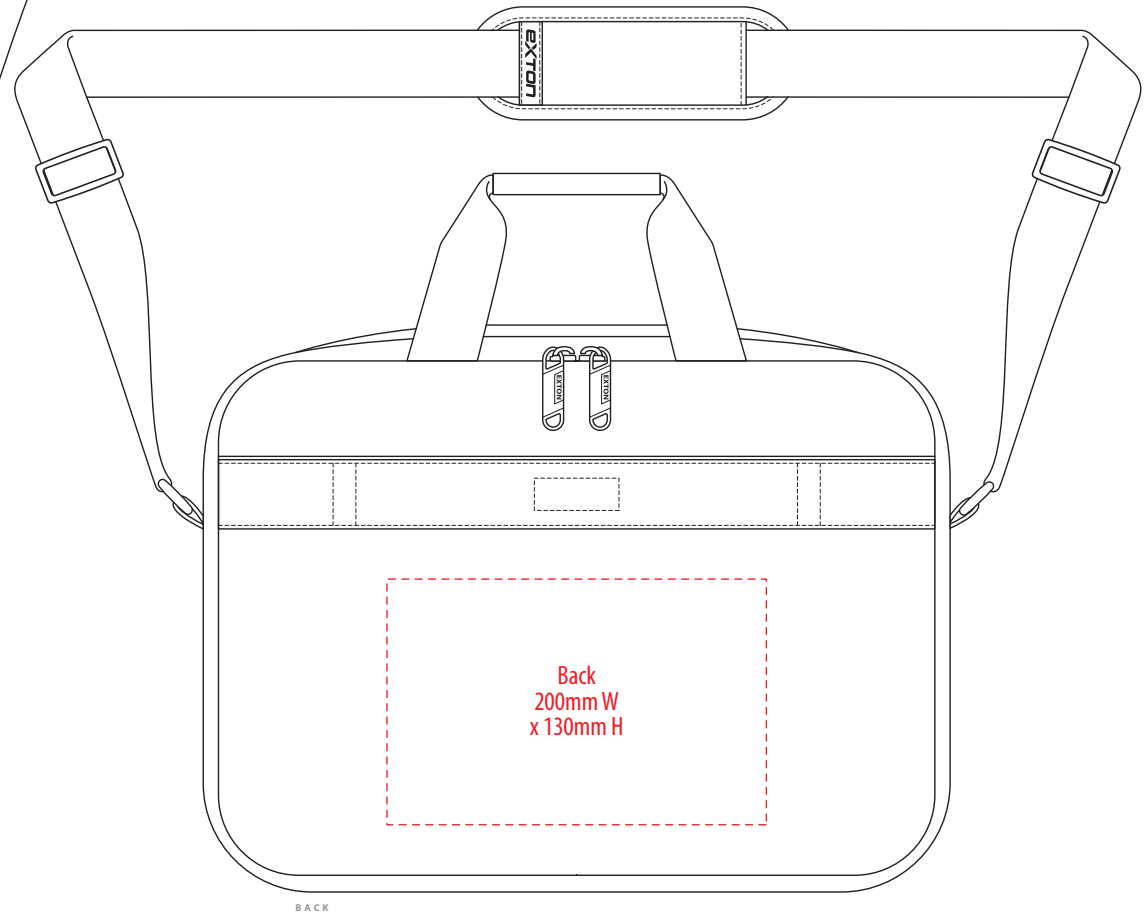

EMBROIDERY / SUPASUB / SUPAETCH / SUPAFLEX

EX3240

EXTON

NOTE:

The maximum decoration area is a guide only and is greatly dependant on the logo shape.

SUPACLOUR

EX3240

EXTON

NOTE:
The maximum decoration area is a guide only
and is greatly dependant on the logo shape.

DTF

EX3240

FABRIC **SWATCH**

BLACK/GREY

BLACK

PMS Cool Grey 10 C

Pantone colours are provided as a reference only and are based on closest match. Actual product colour may differ. If a precise colour match is required we recommend ordering a sample.