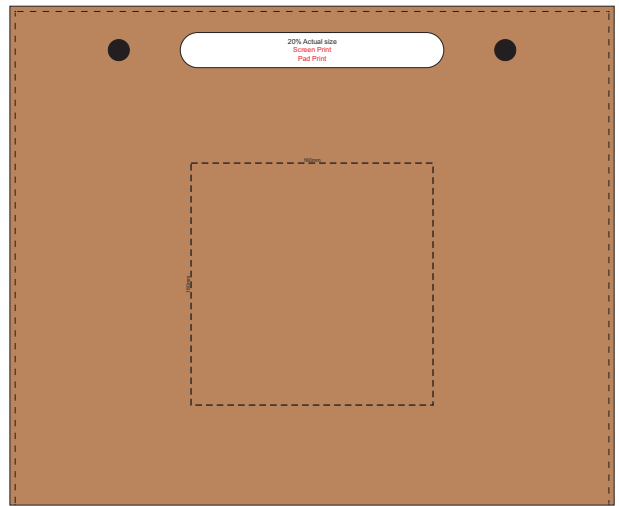

**Product Number:** Ec221  
**Product Name :** Enviro Folder with Pen

**Branding**

**Pad Print**

Print Area: Pen: 7mm H x 35mm W

**Screen Print**

Print Area: Folder: 160mm W x 160mm H

Colours Available

Finished print area : Screen/Pad Print  
Finished print area :  
Approx opposite positions

**NEW/REPEAT ORDER/REDO/BACK ORDER**

**Additional Notes/Art Instructions:**

\*Special art instructions that needs to be noted shall be placed here.

**Disclaimer noted:**

Colour proofs are to be used as a guide only. Line drawing is for approximate print positional guide only. Please familiarise yourself with the product prior to approving. It is not intended to be an exact scale or detailed representation. Small details or text, including <sup>TM</sup>@©, may fill in and not be legible. Dotted lines will not be printed and are for

100% Actual size  
Screen Print  
Pad Print