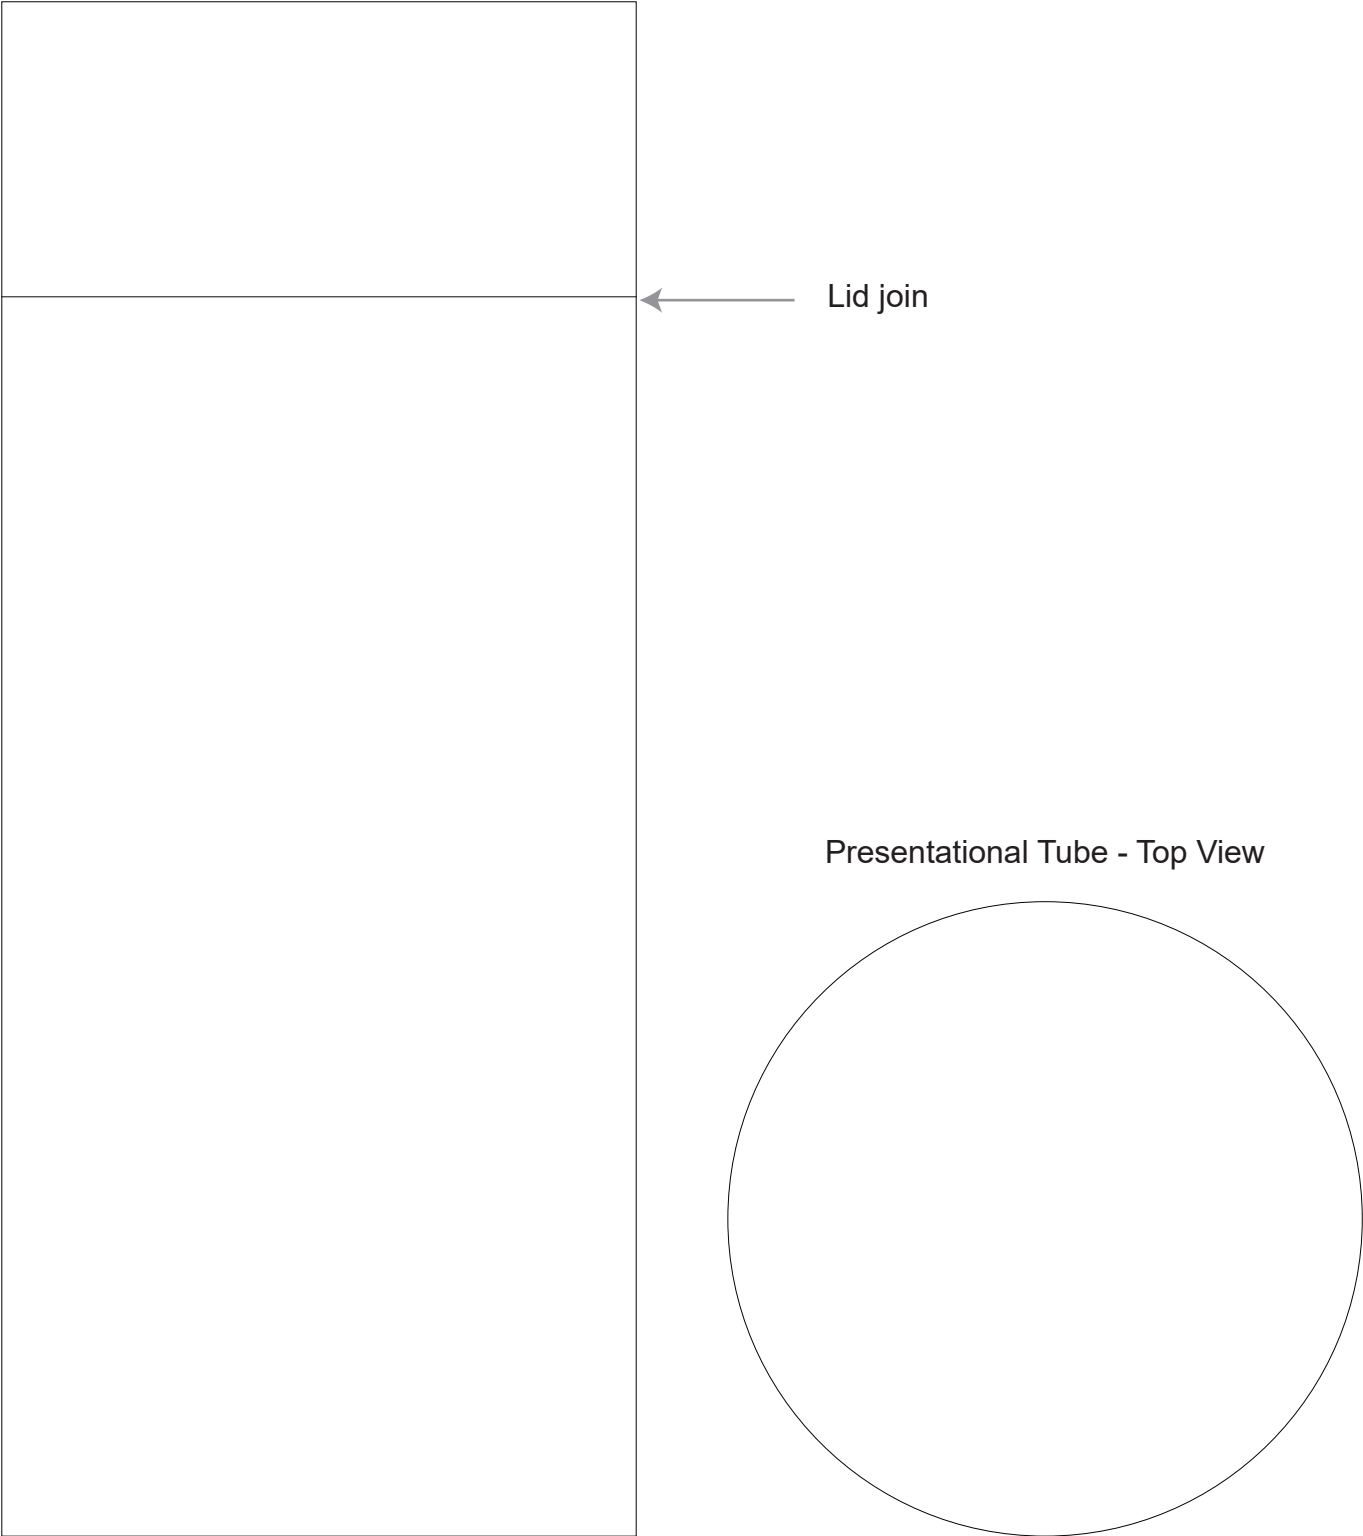

Decadent Cocktail 10 pcs Set Decoration

Scale 90%

Stainless steel cocktail set
24cm H x 8.3cm Dia.

Decadent Cocktail 10 pcs Set - Presentational Tube Decoration

Scale 70%

Decadent Cocktail 10 pcs Set - Presentational Tube
29cm H x 12cm Dia.