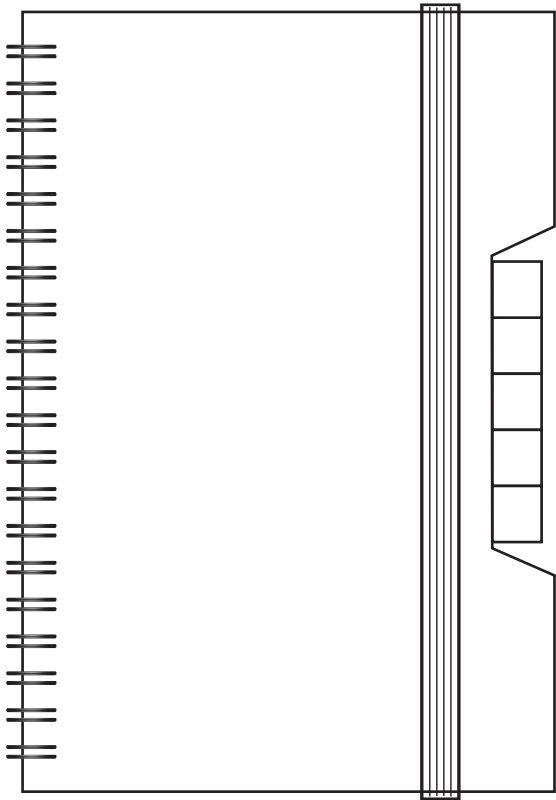

PRODUCT CODE:

DSN22018

PRODUCT SIZE:

140mm x 210mm

COLOUR OPTIONS:

Natural

DECORATION AREAS:

TBA

**PRINT AREA IS CENTER TO BOOK
NOT CENTER TO BAND/CLIP**

**SOME PRINT MAY FALL UNDER ELASTIC BAND/CLIP
IF YOU REQUIRE PRINT TO BE CENTER TO BAND/CLIP PLEASE STATE THIS**

50% ACTUAL SIZE