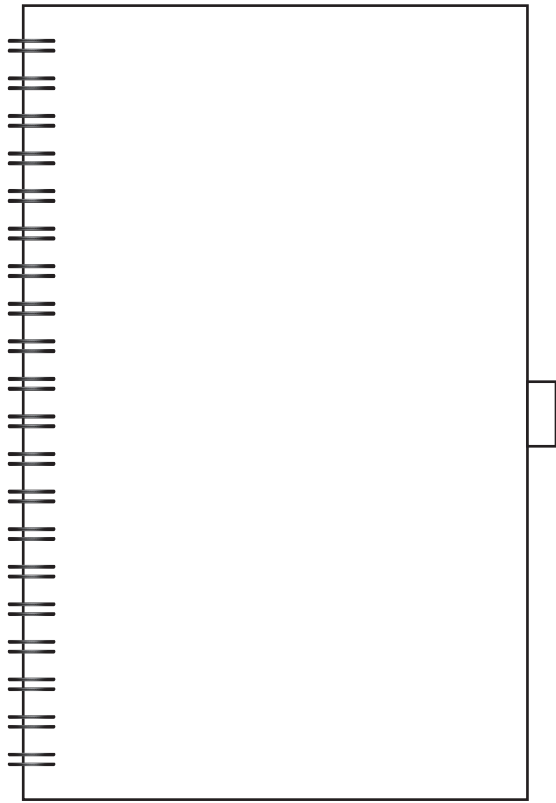

PRODUCT CODE:

DSN22010

PRODUCT SIZE:

145mm x 210mm

COLOUR OPTIONS:

Black

DECORATION AREAS:

TBA

← **PRINT AREA IS CENTER TO BOOK**
NOT CENTER TO BAND/CLIP →

SOME PRINT MAY FALL UNDER ELASTIC BAND/CLIP
IF YOU REQUIRE PRINT TO BE CENTER TO BAND/CLIP PLEASE STATE THIS

50% ACTUAL SIZE