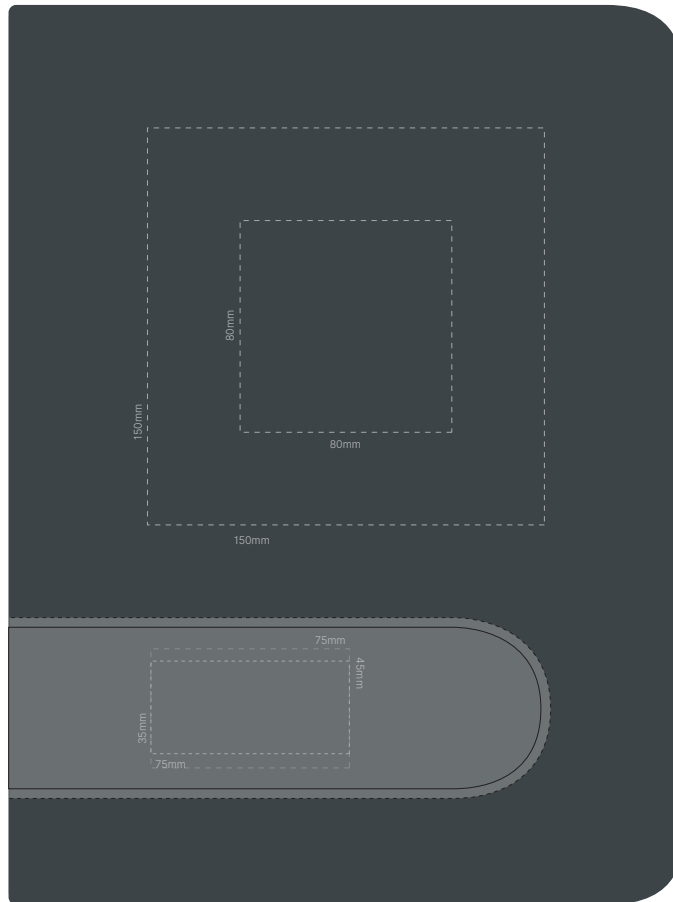

Actual Print Size

(Please specify actual print size here)

<p>Product Colour/s Black</p>	<p>Print colour/s (Please specify print colour/s here)</p>	<p>Quantity (Please specify quantity here)</p>
<p>Print Method</p> <p><input type="checkbox"/> Direct Digital Print: 80mm W x 80mm H</p> <p><input type="checkbox"/> Direct Digital Print: 150mm W x 150mm H</p> <p><input type="checkbox"/> Laser Engraving: 75mm W x 35mm H</p> <p><input type="checkbox"/> Metallic Transfer: 40mm x 75mm</p>		<p>Colours Available</p> <p>●</p>

Additional Notes/Art Instructions:
*Special art instructions that needs to be noted shall be placed here. If none, this note must be removed.

Disclaimer notes:

Colour proofs are to be used as a guide only. Line drawing is for approximate print positional guide only. Please familiarise yourself with the product prior to approving. It is not intended to be an exact scale or detailed representation. Small details or text, including™®, may fill in and not be legible. Dotted lines will not be printed and are for maximum print guide only. The fine lines and details in your logo may not be able to be clearly.