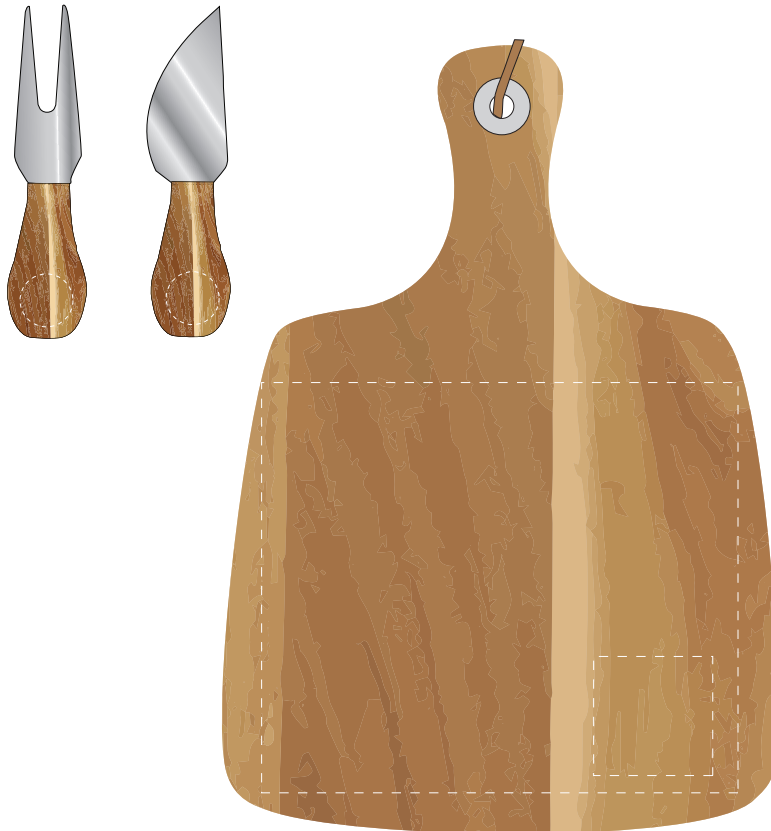

ARTWORK APPROVAL

Order Number: -
P.O.: -
Quantity: -
Product: D163
Decoration Method: -
Print Colour/s: -
Decoration Size: -
Product Colour: -

Page 1 of 2

ARTWORK (35% approx.)

NEW/REPEAT ORDER/REDO/BACK ORDER

Additional Notes/Art Instructions:

*Special art instructions that needs to be noted shall be placed here. If none, this note must be removed.

Disclaimer:

Colour proofs are to be used as a guide only.
Line drawing is for approximate print positional guide only.
Please familiarise yourself with the product prior to approving.
It is not intended to be an exact scale or detailed representation.
Small details or text, including ®©™, may fill in and not be legible.
Dotted lines will not be printed and are for maximum print guide only.
The fine lines and details in your logo may not be able to be produced clearly.