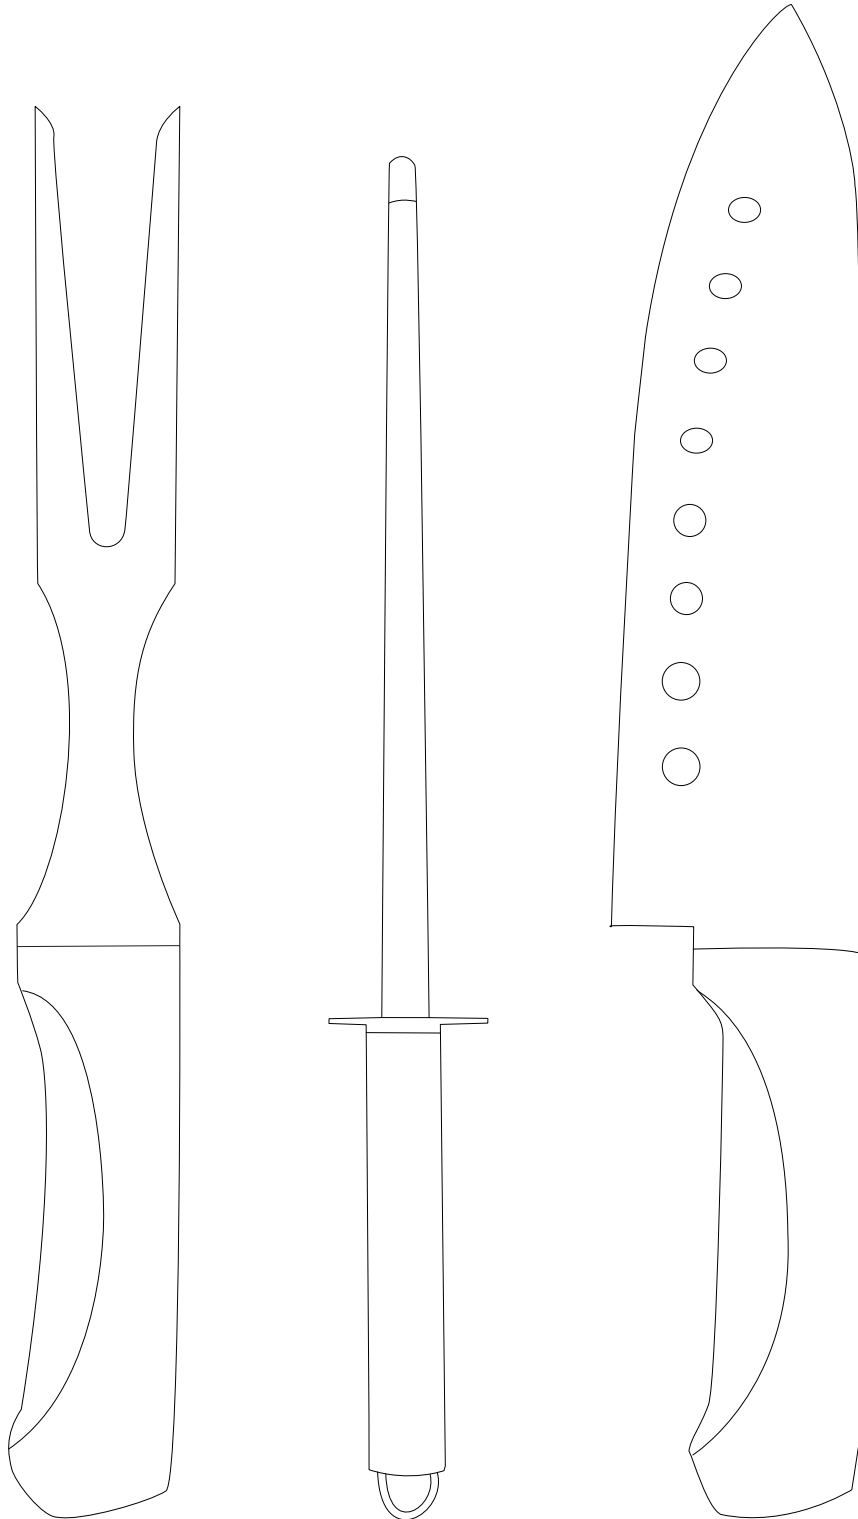

Carving Set Decoration

Scale: 60%

Fork: 18cm H, Fork Handle: 13cm H, Sharpener: 19cm H, Sharpener Handle: 11cm H,
Knife: Blade - 20.3cm H, Knife Handle: 13cm H

Carving Set - Box

Decoration

Scale: 60%

Box - 35.5cm W x 3cm H x 15.5cm D