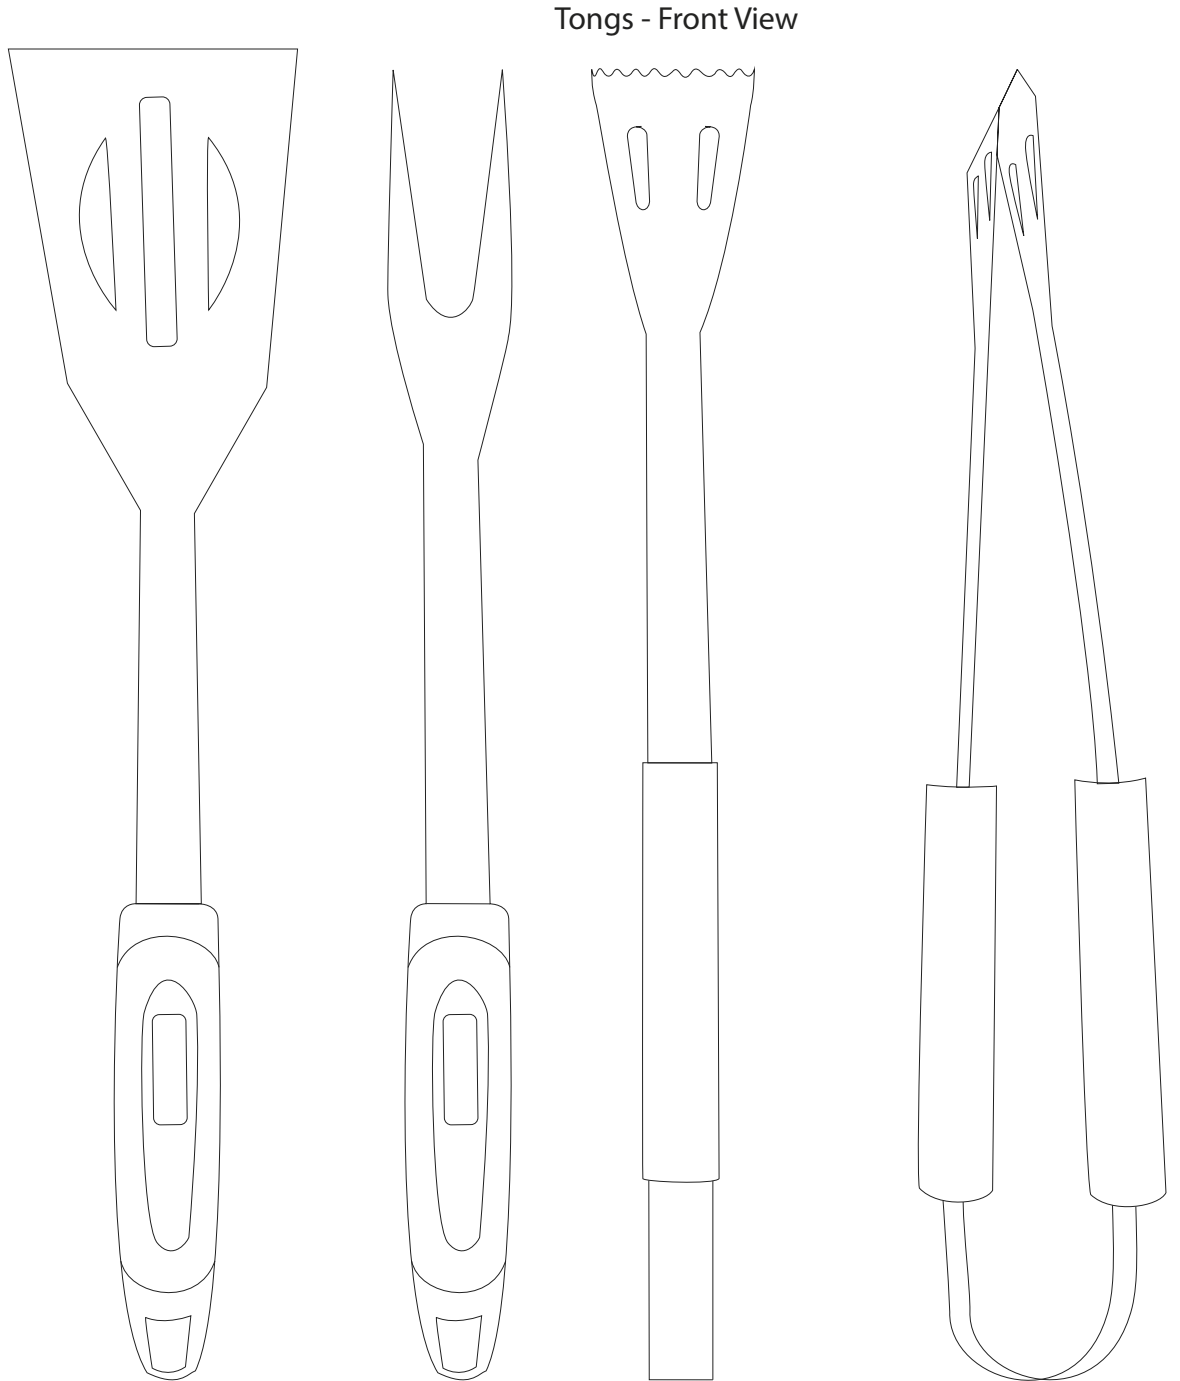

BBQ Grill Tool Set

Decoration

Scale: 50%

Tongs - Front View

Tongs - Side View

Spatula, Fork and Tongs: 35cm L