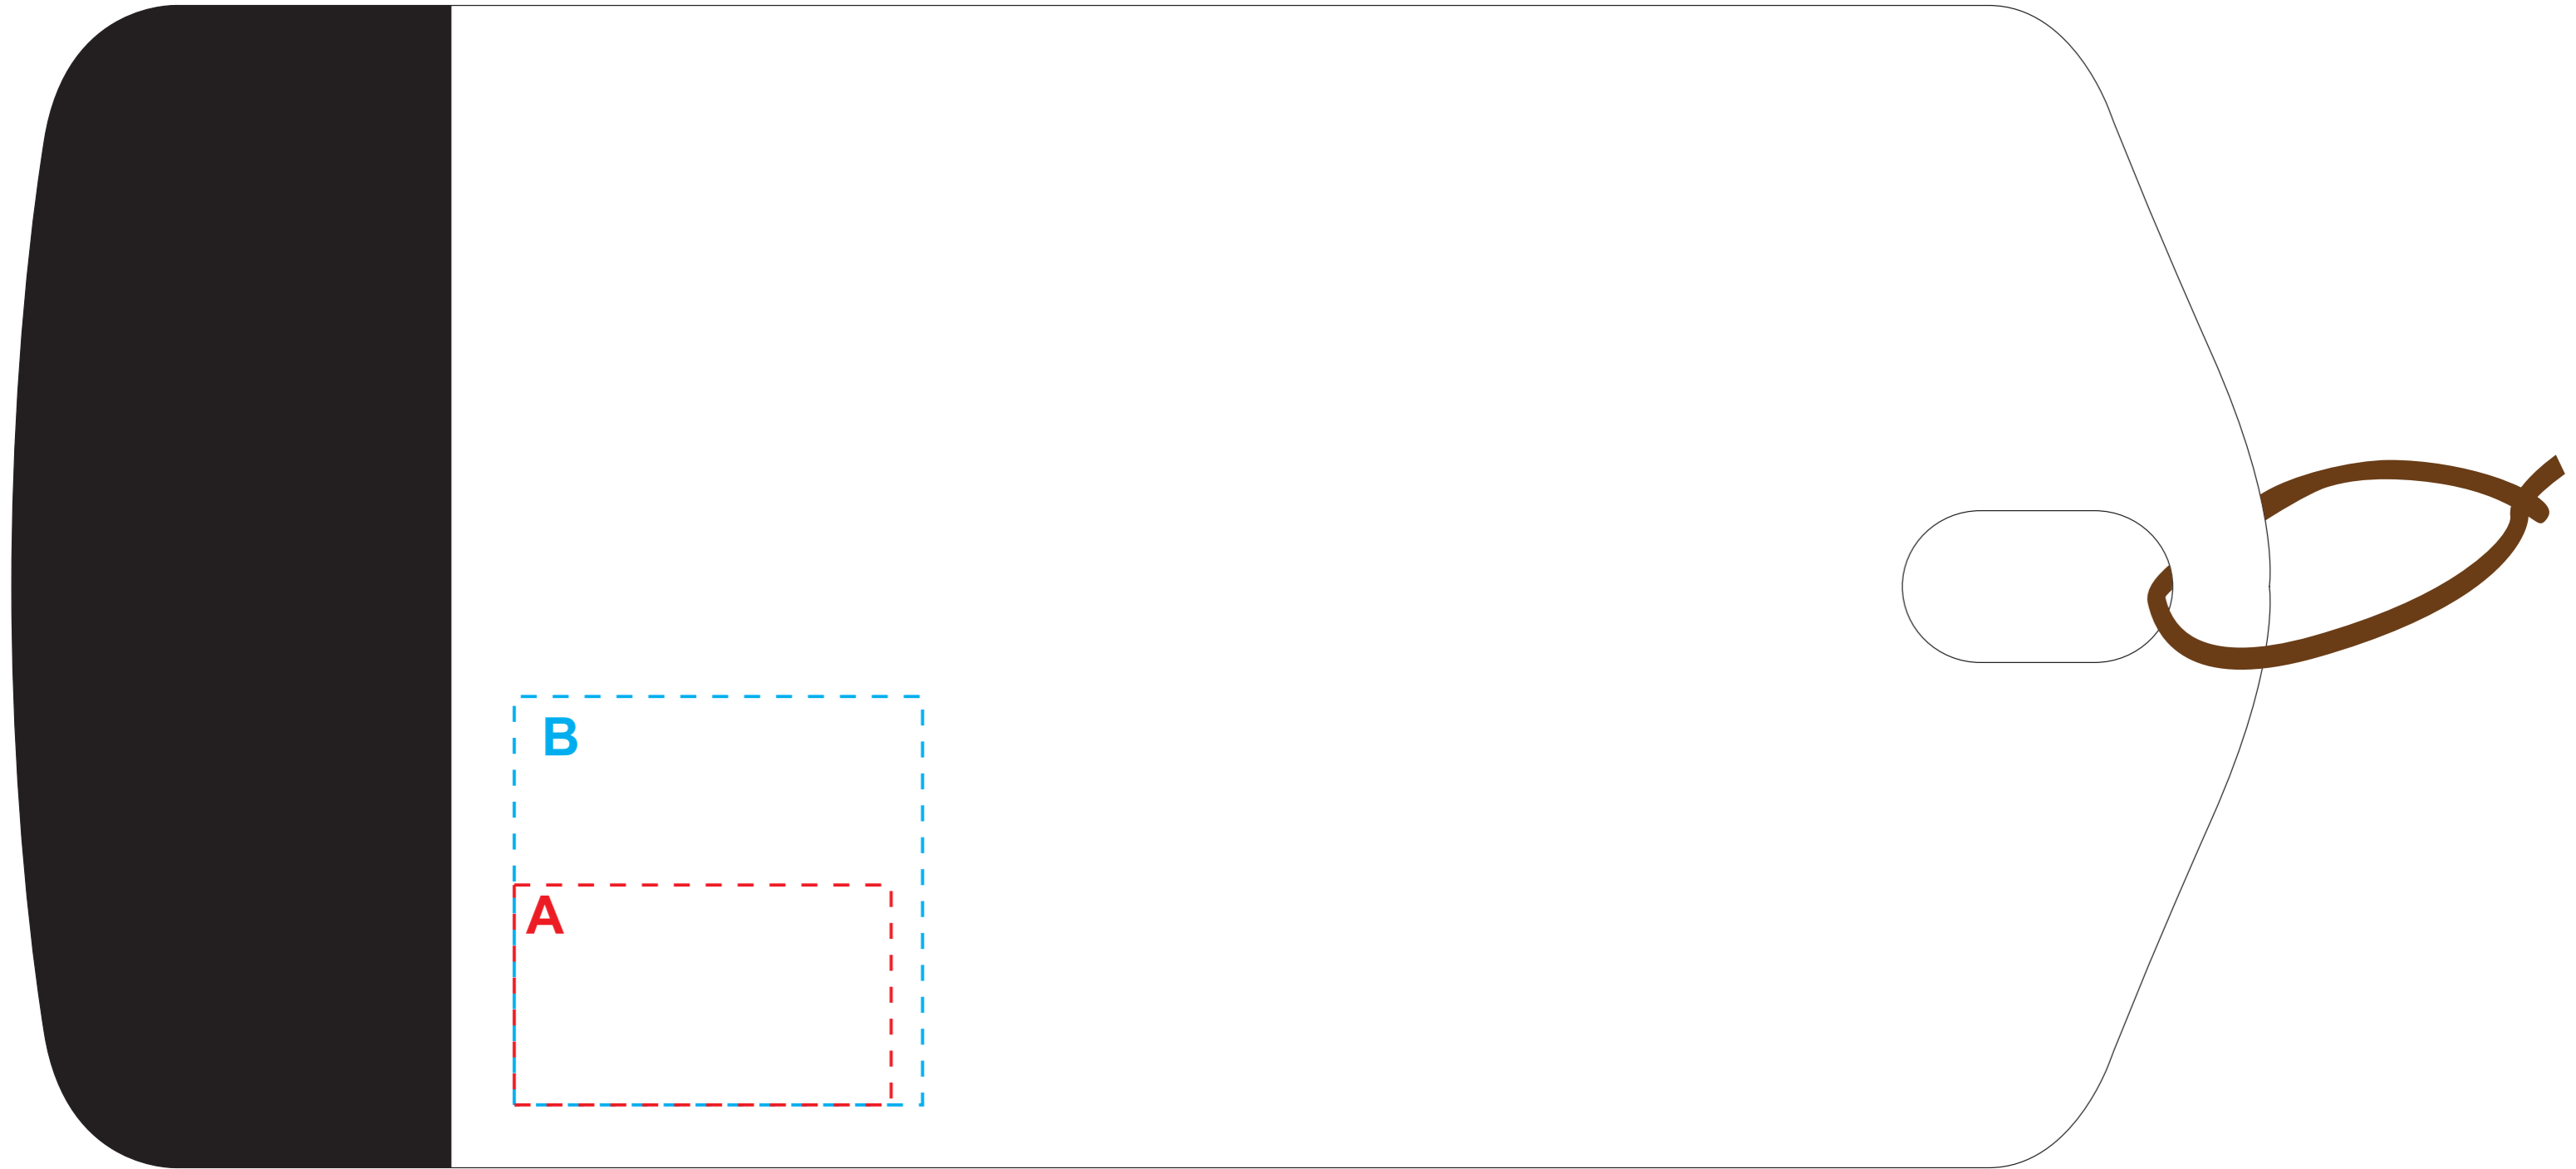

B6830 - Ploughman

Max. Regular Engraving Area: **A: 35mm H x 60mm W**

Max. Large Engraving Area: **B: 65mm H x 65mm W**

Actual Size