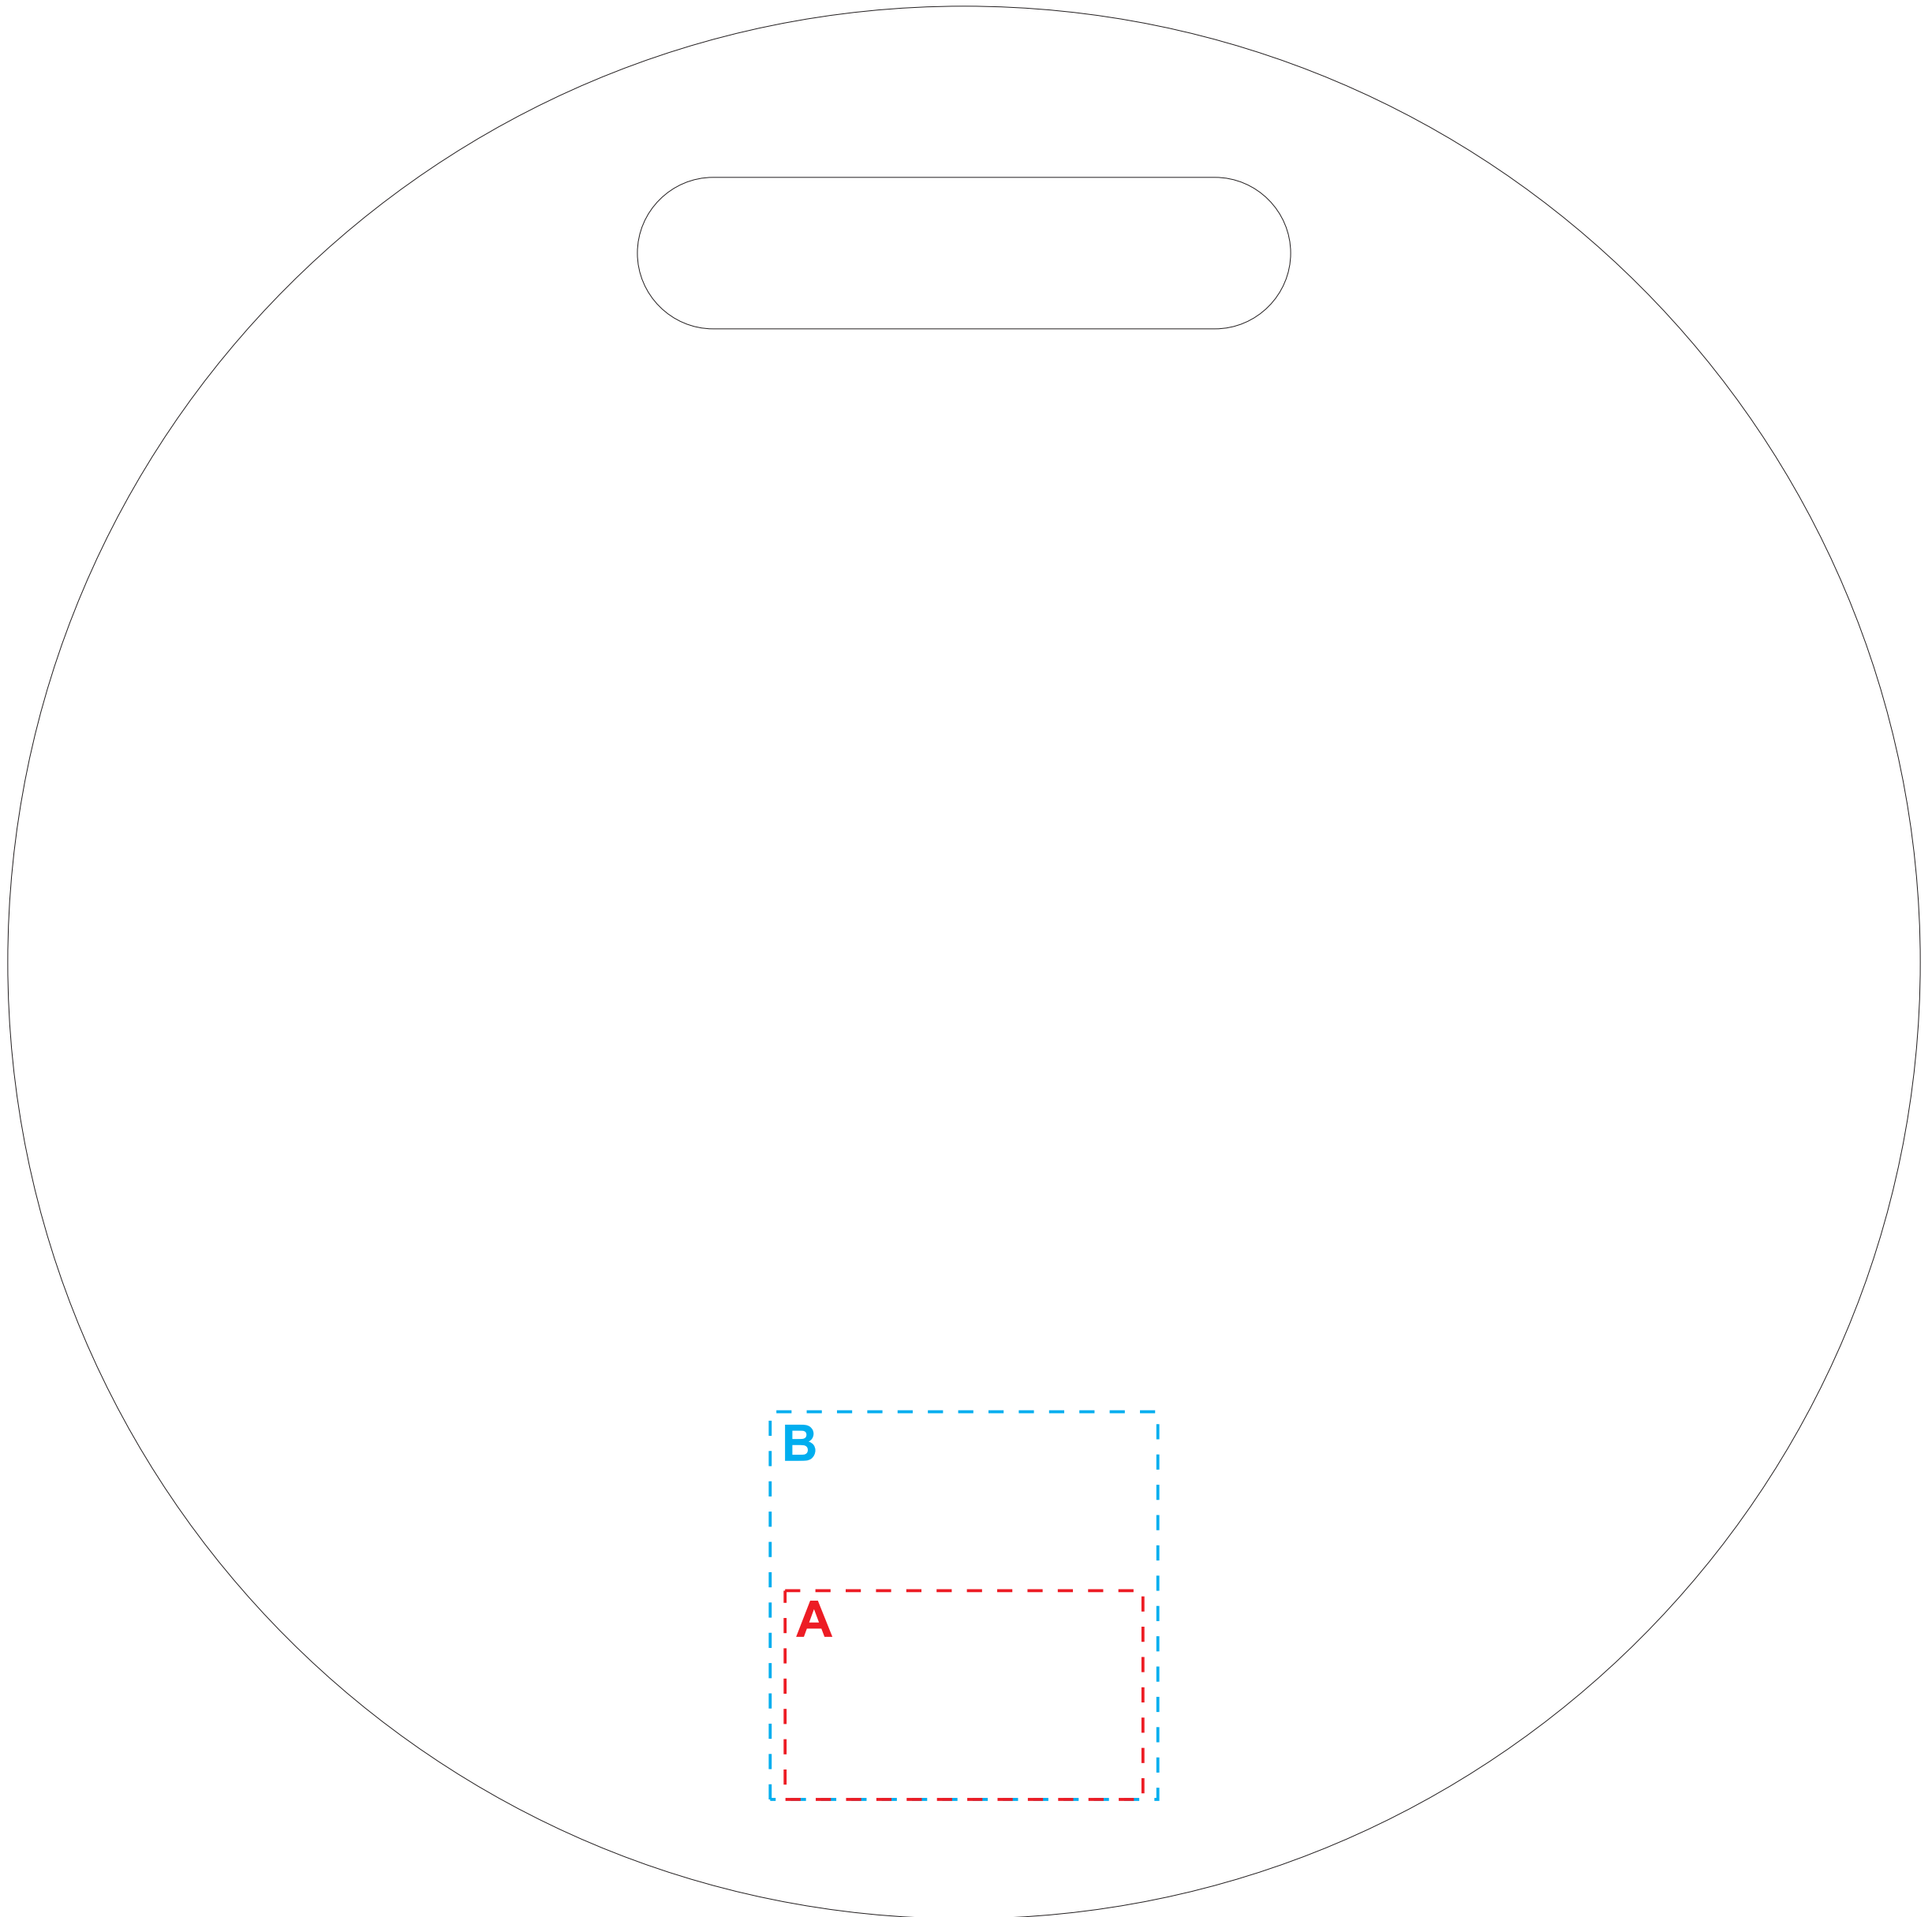

# B6630 - Share Plate

Max. Regular Engraving Area: **A: 35mm H x 60mm W**

Max. Large Engraving Area: **B: 65mm H x 65mm W**

Actual Size