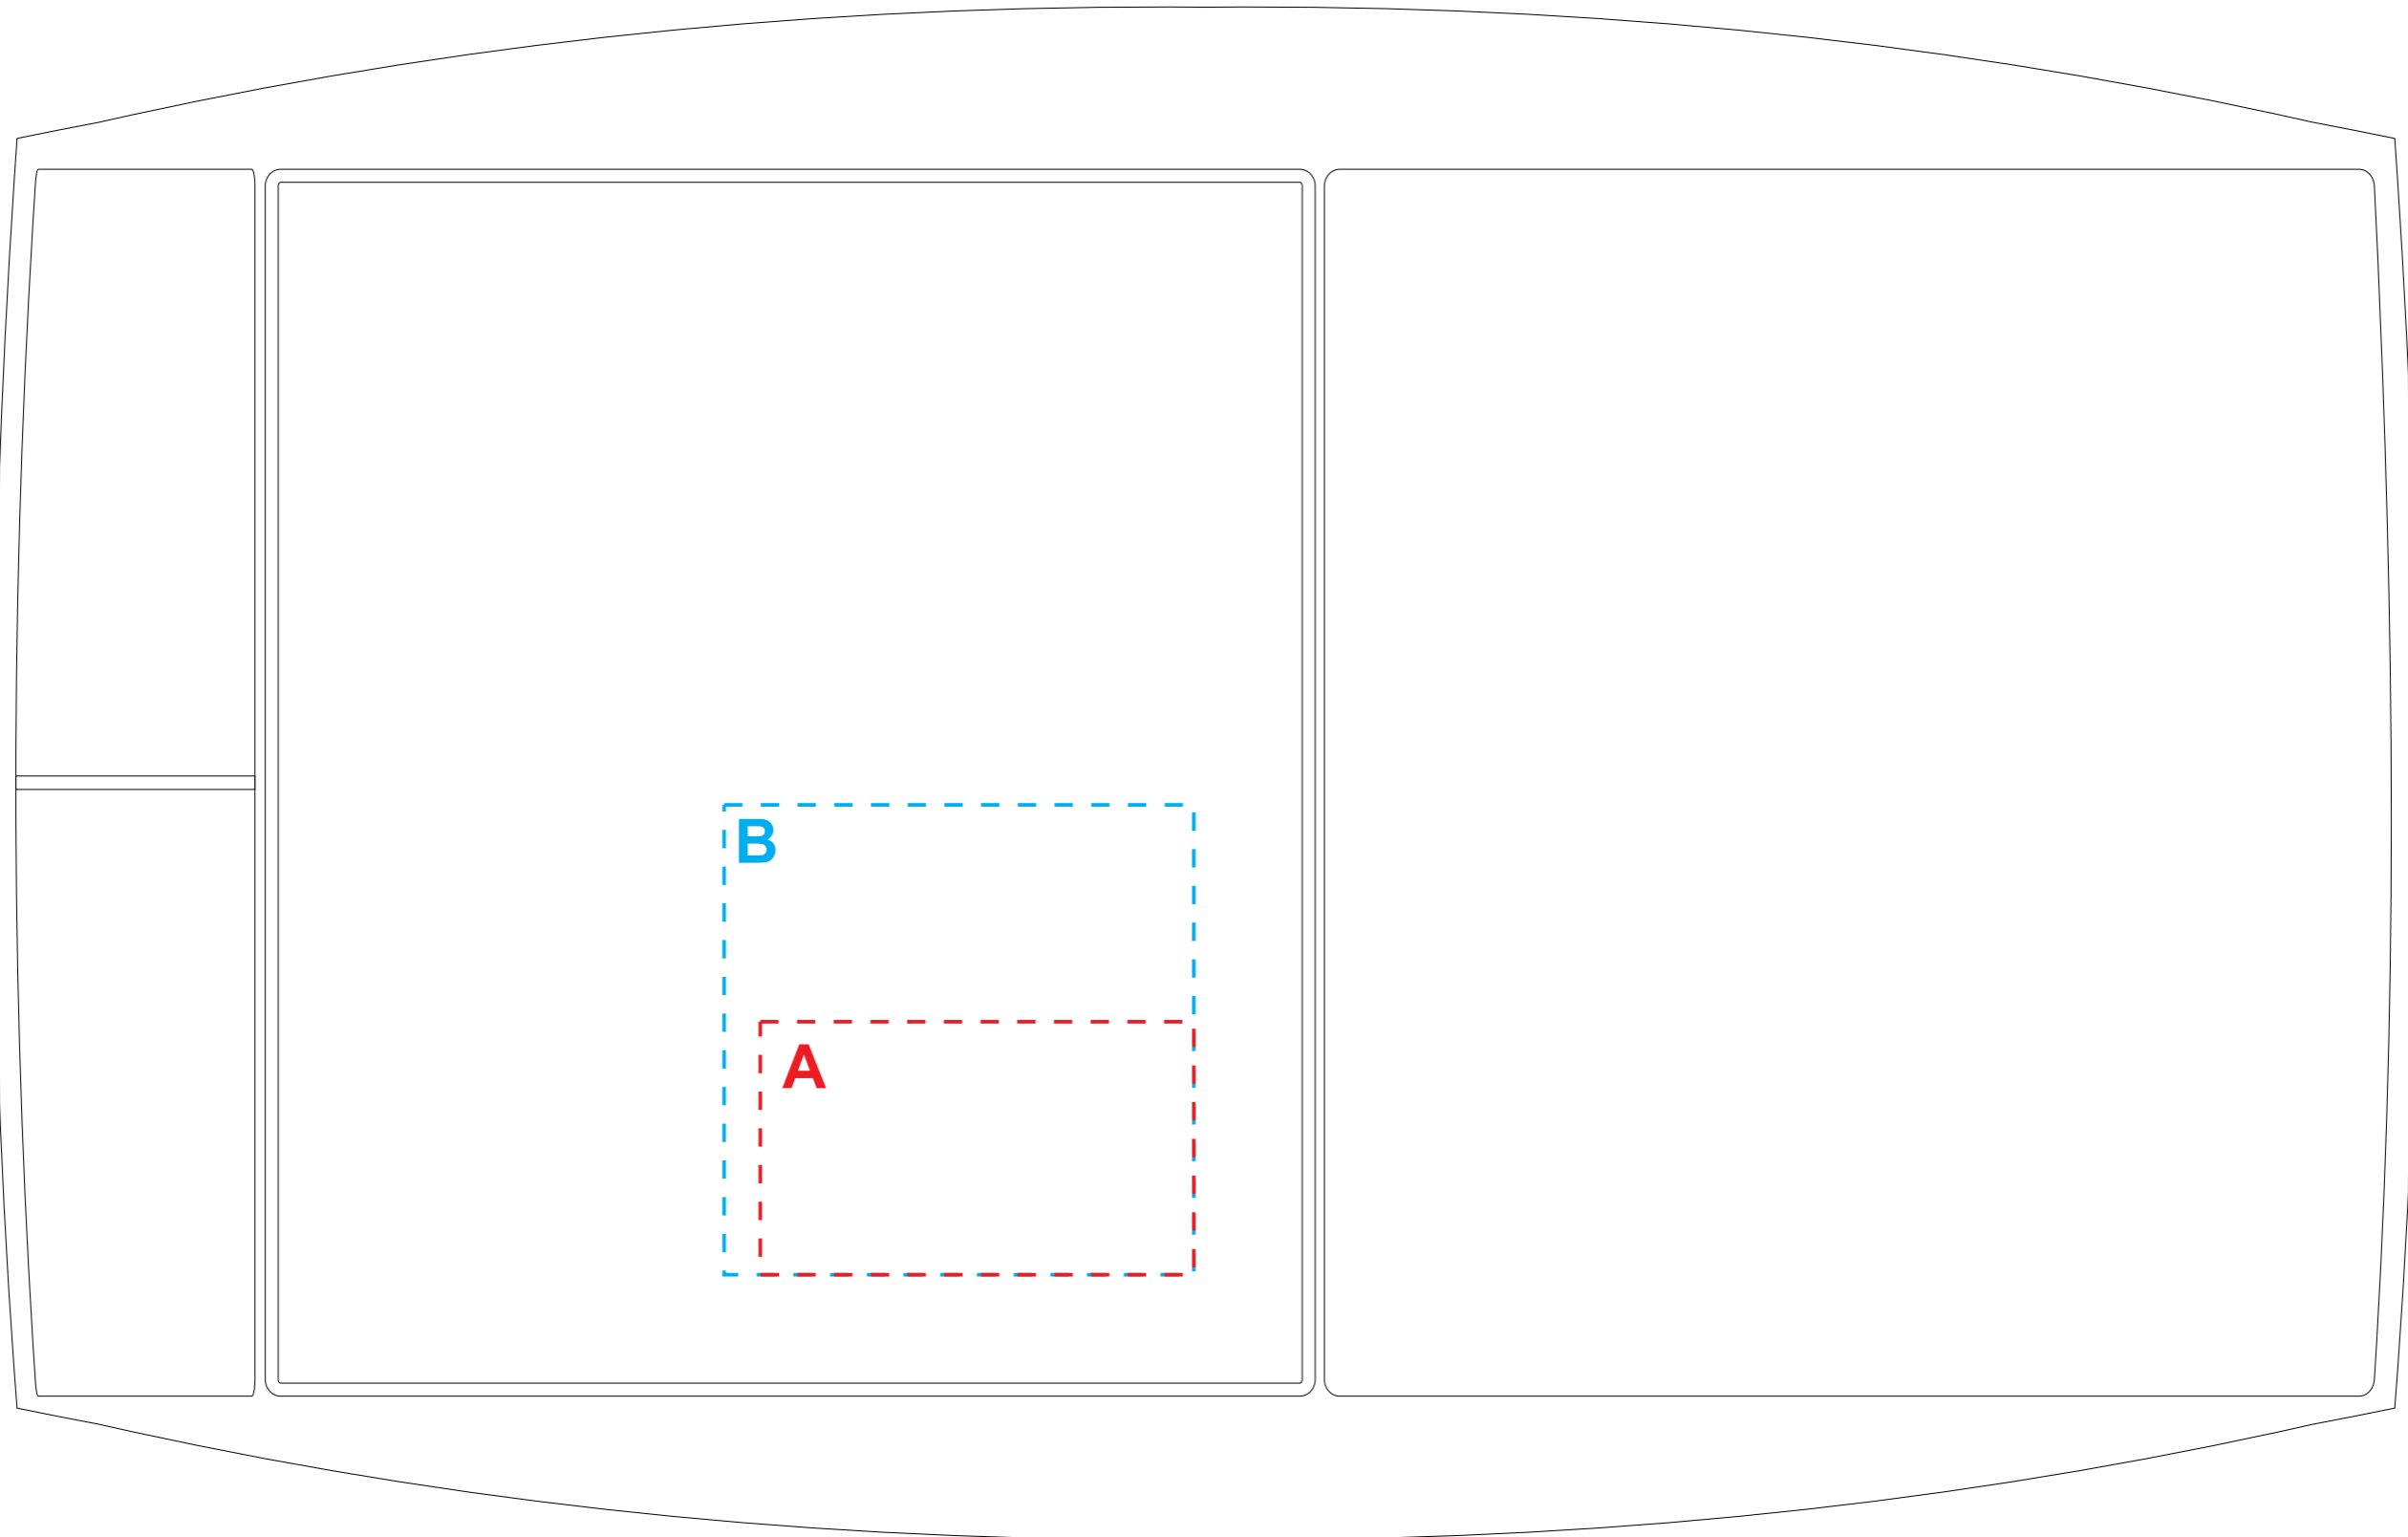

# B6190 - Jumbo Party Plate

Max. Regular Engraving Area: **A: 35mm H x 60mm W**

Max. Large Engraving Area: **B: 65mm H x 65mm W**

Actual Size