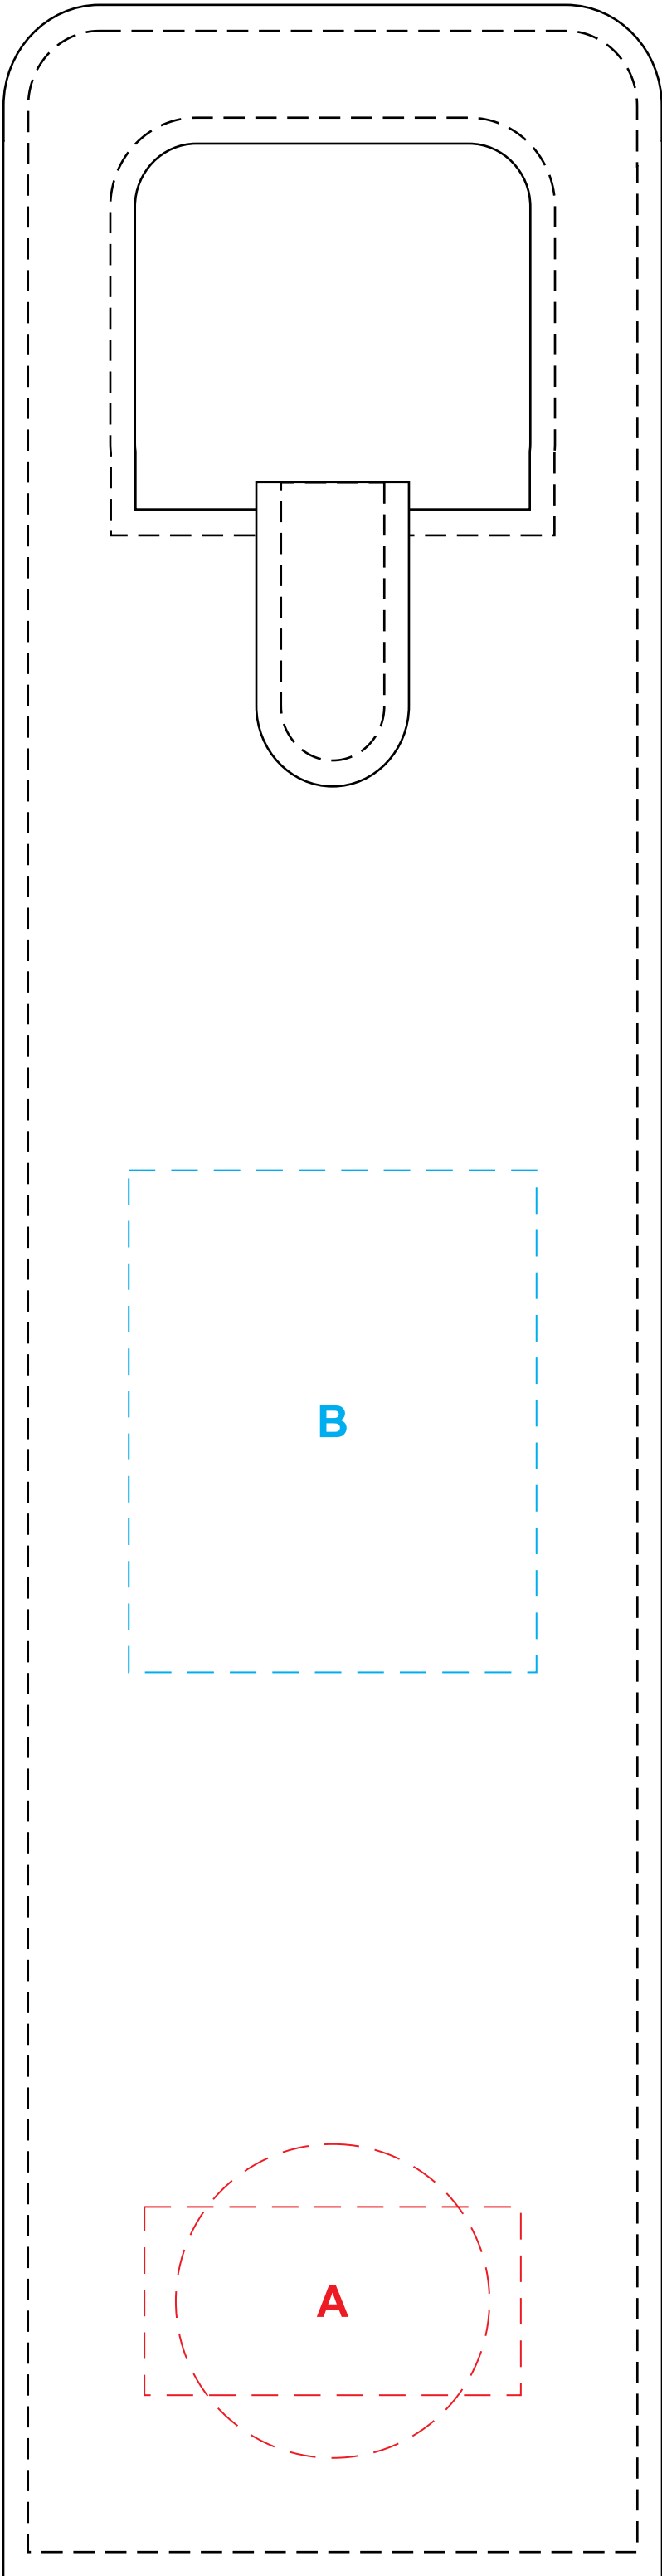

Product: B56 Barcelona BYO

Max. Pad Print Area: **A: 30mm H x 60mm W OR 55mm circle**
(Pad Print can be anywhere on the product, but must be 10mm away from the edges)

Max. Deboss Area: **B: 80mm H x 65mm W**
(Deboss can be only within the blue box; Deboss location can **NOT** be changed)

Actual Size