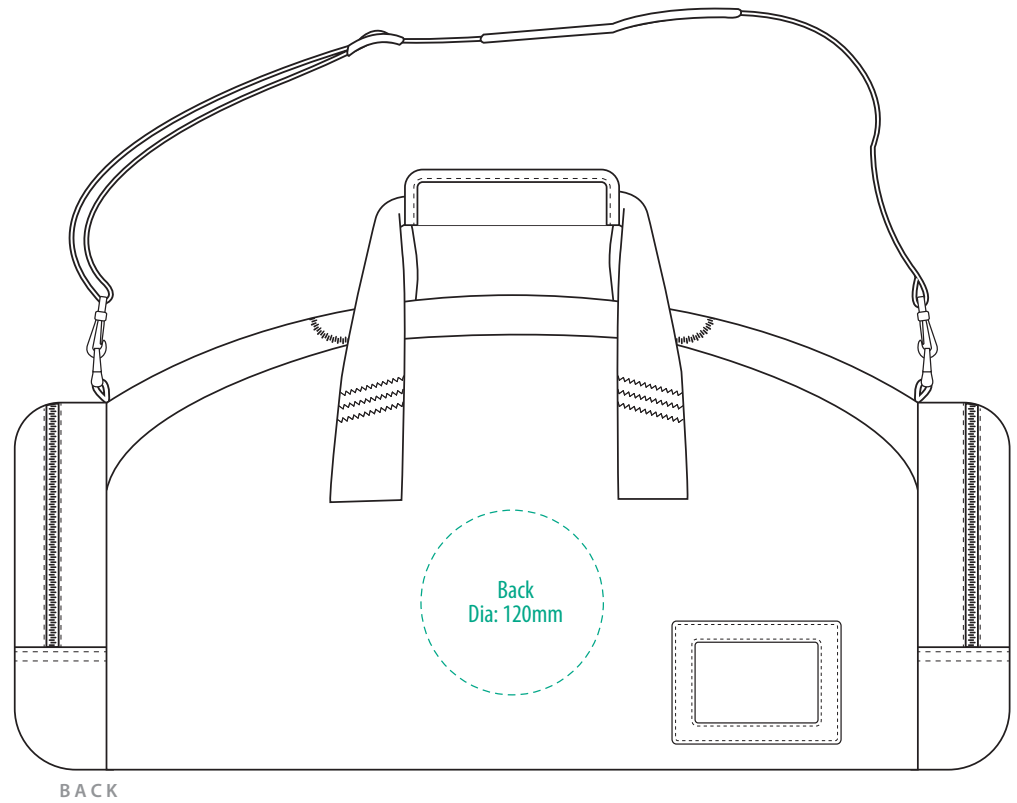

The maximum decoration area is a guide only and is greatly dependant on the logo shape.

EMBROIDERY

B240

NOTE:

The maximum decoration area is a guide only and is greatly dependant on the logo shape.

B240

NOTE:

The maximum decoration area is a guide only and is greatly dependant on the logo shape.

DTF

B240

NOTE:

The maximum decoration area is a guide only and is greatly dependant on the logo shape.

SUPASUB / SUPAETCH / SUPAFLEX