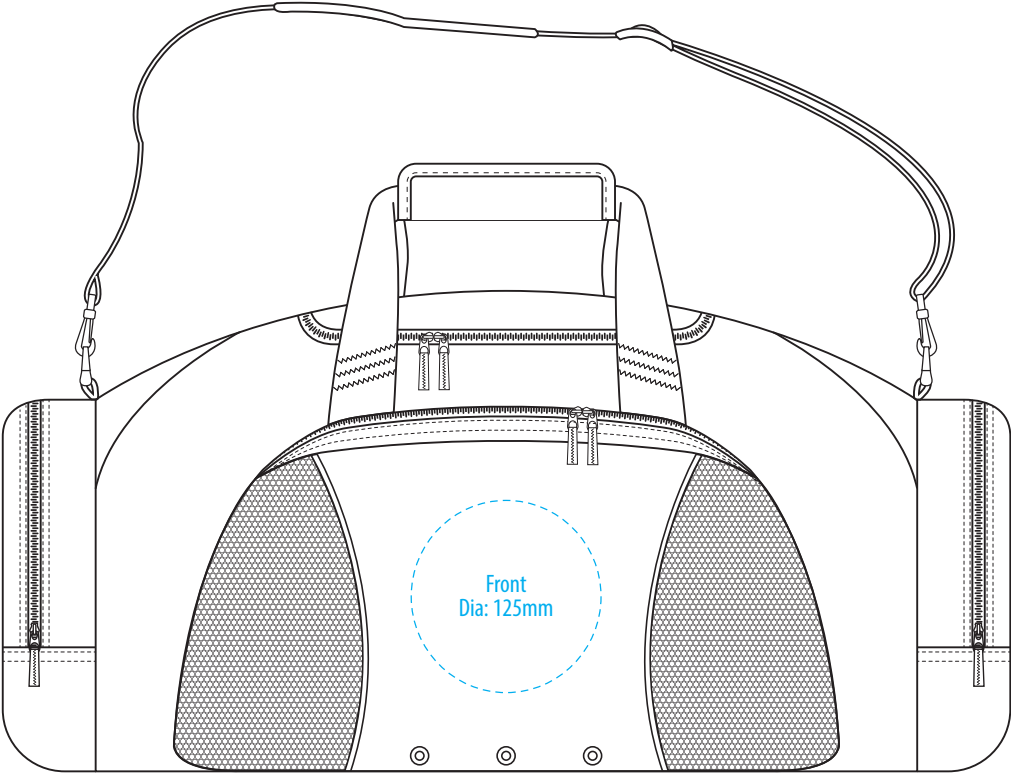

The maximum decoration area is a guide only and is greatly dependant on the logo shape.

EMBROIDERY

B240

NOTE:

The maximum decoration area is a guide only and is greatly dependant on the logo shape.

B240

NOTE:

The maximum decoration area is a guide only and is greatly dependant on the logo shape.

DTF

B240

NOTE:

The maximum decoration area is a guide only and is greatly dependant on the logo shape.

SUPASUB / SUPAETCH / SUPAFLEX