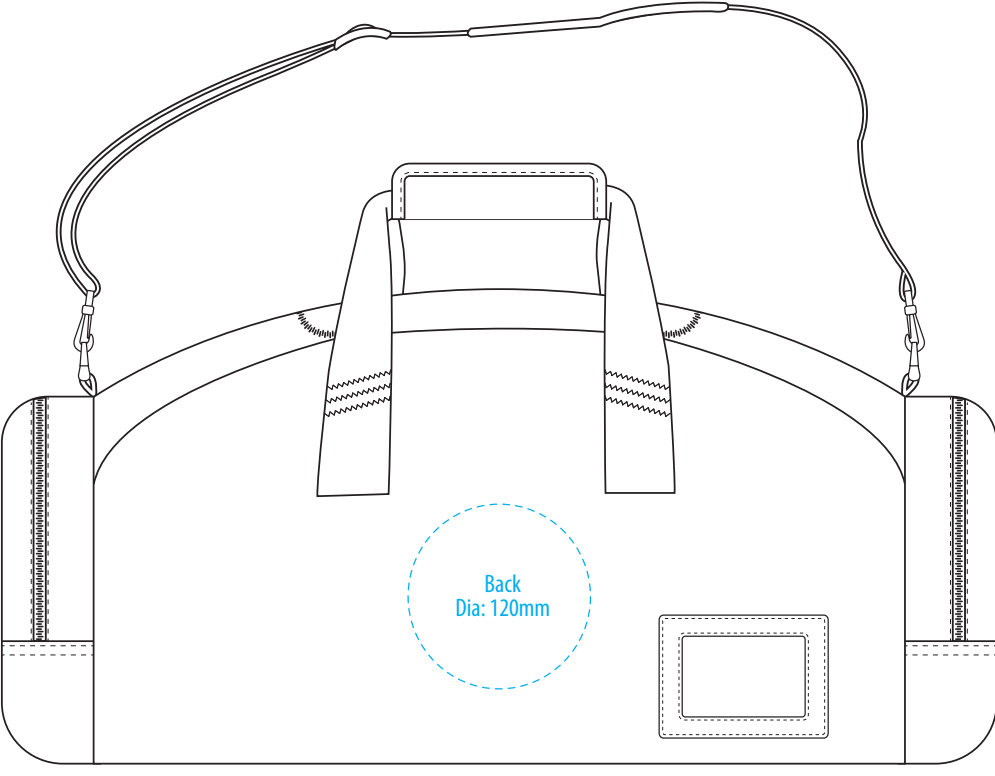

B240

COLOURWAYS

TOP

FRONT

BACK

COLOUR

B240

NOTE:

The maximum decoration area is a guide only and is greatly dependant on the logo shape.

EMBROIDERY

B240

NOTE:

The maximum decoration area is a guide only and is greatly dependant on the logo shape.

B240

NOTE:

The maximum decoration area is a guide only and is greatly dependant on the logo shape.

DTF

B240

NOTE:

The maximum decoration area is a guide only and is greatly dependant on the logo shape.

SUPASUB / SUPAETCH / SUPAFLEX