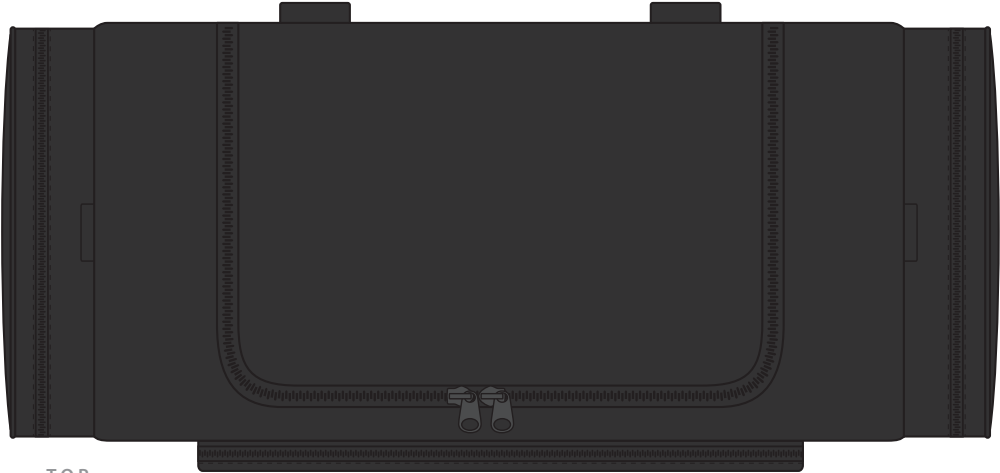

B240

COLOURWAYS

TOP

FRONT

BACK

COLOUR

B240

NOTE:

The maximum decoration area is a guide only and is greatly dependant on the logo shape.

EMBROIDERY

B240

NOTE:

The maximum decoration area is a guide only and is greatly dependant on the logo shape.

B240

NOTE:

The maximum decoration area is a guide only and is greatly dependant on the logo shape.

DTF

B240

NOTE:

The maximum decoration area is a guide only and is greatly dependant on the logo shape.

SUPASUB / SUPAETCH / SUPAFLEX

B240A

FABRIC SWATCH

BLACK/BLACK

BLACK

BLACK

Pantone colours are provided as a reference only and are based on closest match. Actual product colour may differ. If a precise colour match is required we recommend ordering a sample.