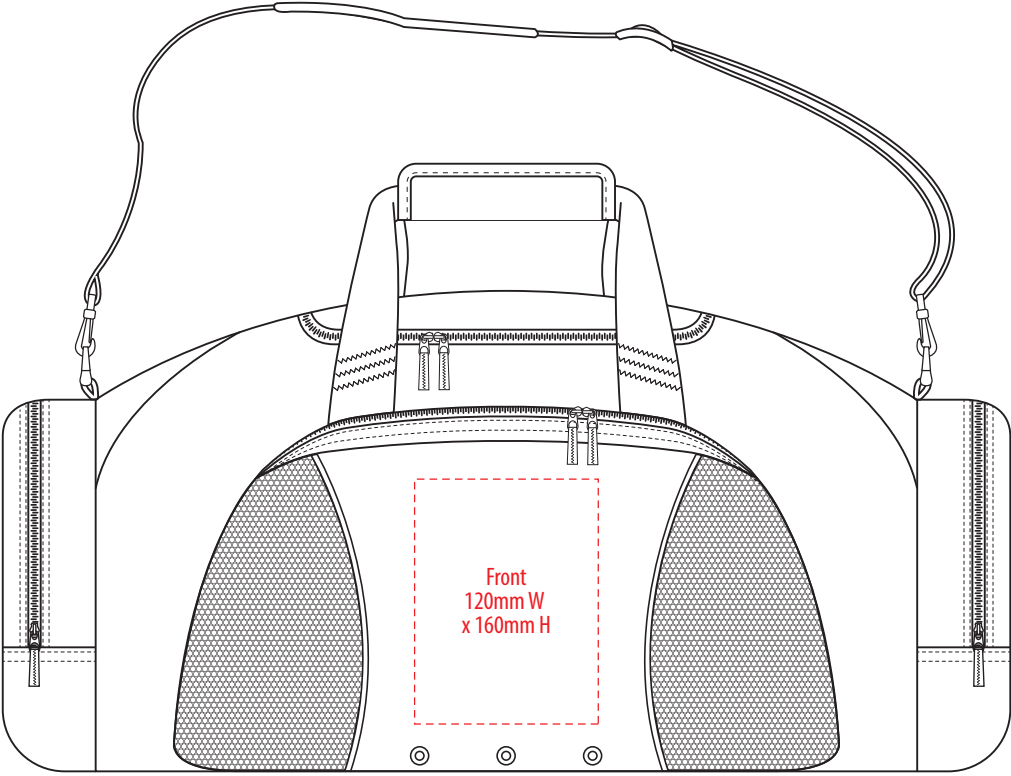

The maximum decoration area is a guide only and is greatly dependant on the logo shape.

EMBROIDERY

B240

NOTE:

The maximum decoration area is a guide only and is greatly dependant on the logo shape.

B240

NOTE:

The maximum decoration area is a guide only and is greatly dependant on the logo shape.

DTF

B240

NOTE:

The maximum decoration area is a guide only and is greatly dependant on the logo shape.

SUPASUB / SUPAETCH / SUPAFLEX