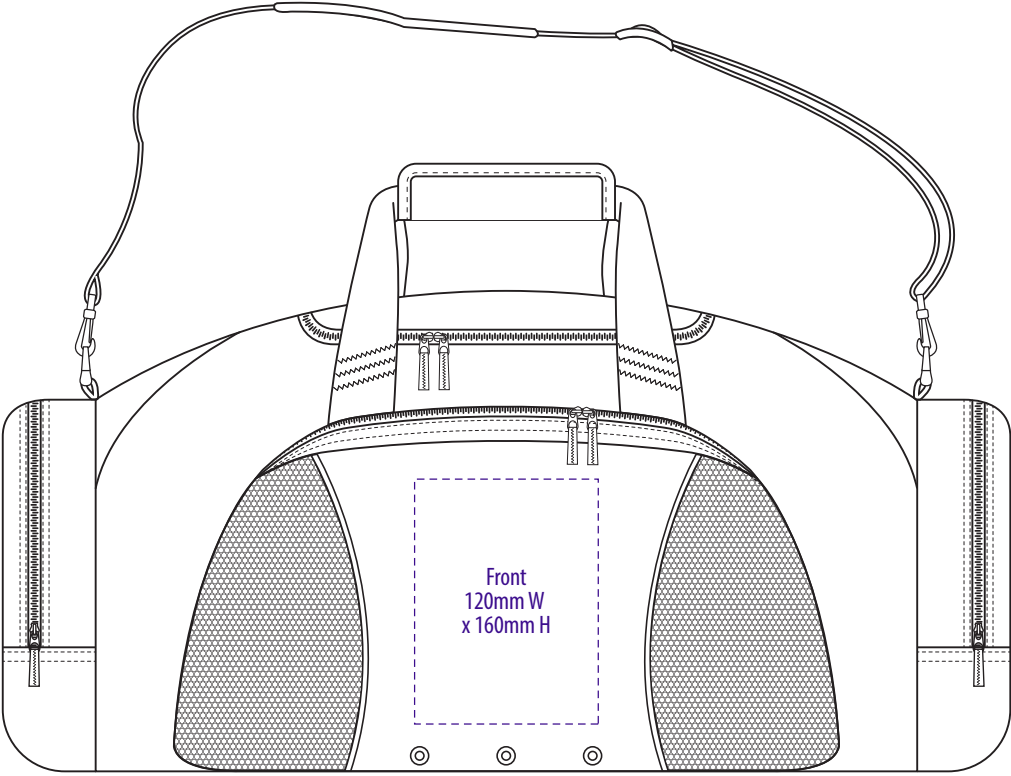

The maximum decoration area is a guide only and is greatly dependant on the logo shape.

EMBROIDERY

B240

NOTE:

The maximum decoration area is a guide only and is greatly dependant on the logo shape.

B240

NOTE:

The maximum decoration area is a guide only and is greatly dependant on the logo shape.

DTF

B240

NOTE:

The maximum decoration area is a guide only and is greatly dependant on the logo shape.

SUPASUB / SUPAETCH / SUPAFLEX