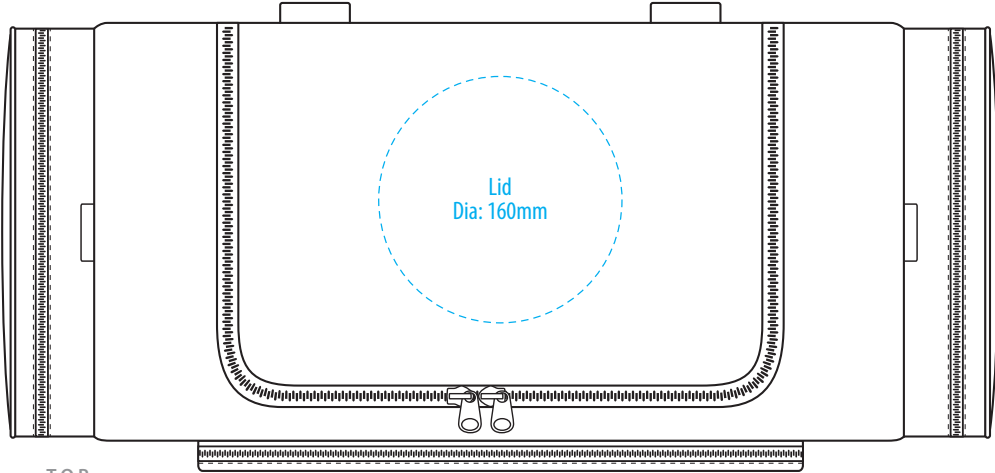

B240

COLOURWAYS

TOP

FRONT

BACK

COLOUR

B240

NOTE:

The maximum decoration area is a guide only and is greatly dependant on the logo shape.

EMBROIDERY

B240

NOTE:

The maximum decoration area is a guide only and is greatly dependant on the logo shape.

B240

NOTE:

The maximum decoration area is a guide only and is greatly dependant on the logo shape.

DTF

B240

NOTE:

The maximum decoration area is a guide only and is greatly dependant on the logo shape.

SUPASUB / SUPAETCH / SUPAFLEX