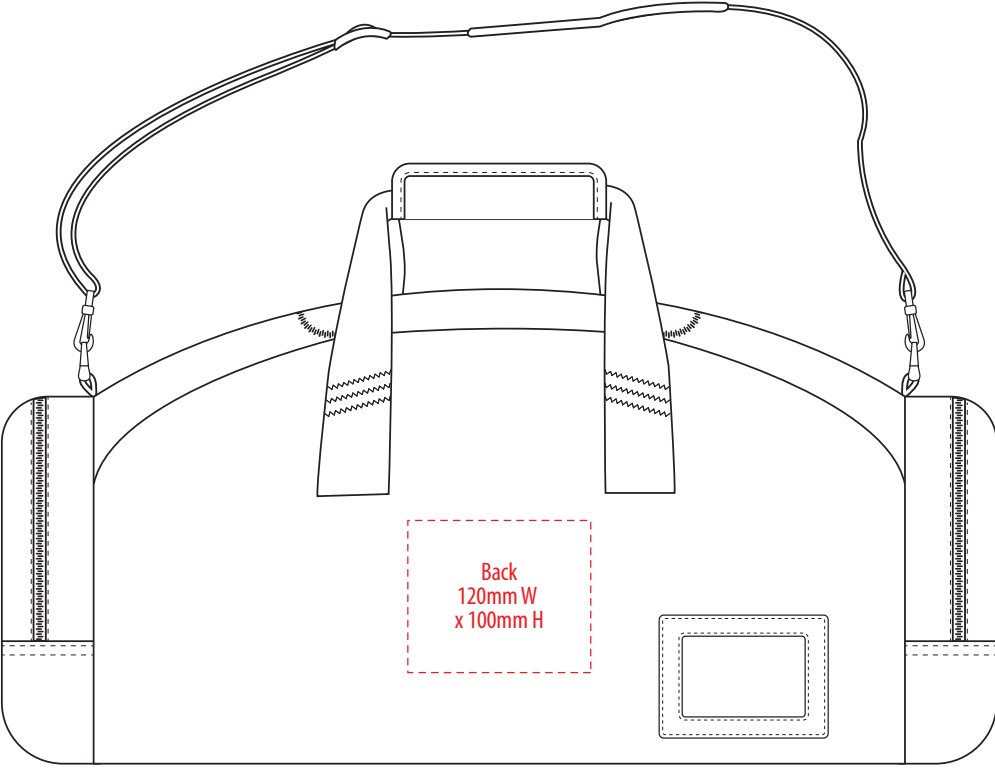

The maximum decoration area is a guide only and is greatly dependant on the logo shape.

EMBROIDERY

B240

NOTE:

The maximum decoration area is a guide only and is greatly dependant on the logo shape.

B240

NOTE:

The maximum decoration area is a guide only and is greatly dependant on the logo shape.

DTF

B240

NOTE:

The maximum decoration area is a guide only and is greatly dependant on the logo shape.

SUPASUB / SUPAETCH / SUPAFLEX