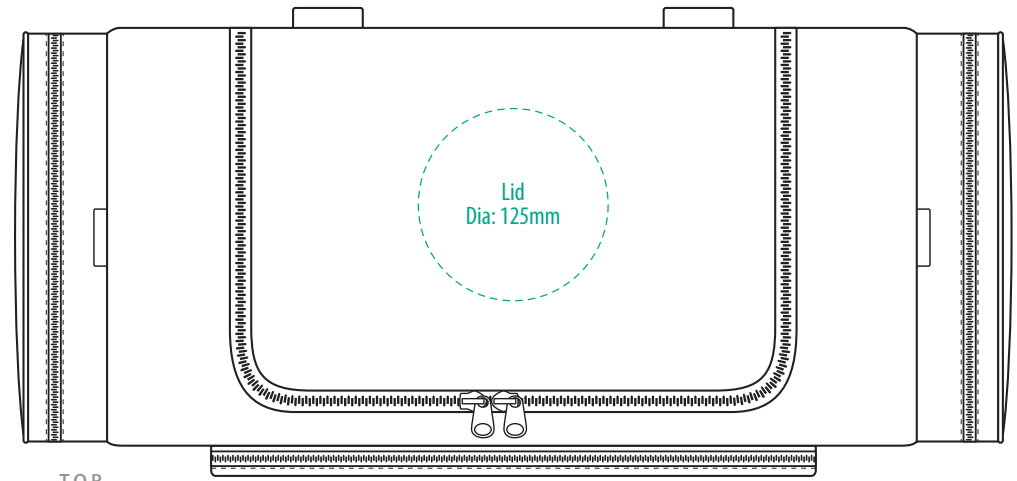

The maximum decoration area is a guide only and is greatly dependant on the logo shape.

EMBROIDERY

B240

NOTE:

The maximum decoration area is a guide only and is greatly dependant on the logo shape.

B240

NOTE:

The maximum decoration area is a guide only and is greatly dependant on the logo shape.

DTF

B240

NOTE:

The maximum decoration area is a guide only and is greatly dependant on the logo shape.

SUPASUB / SUPAETCH / SUPAFLEX