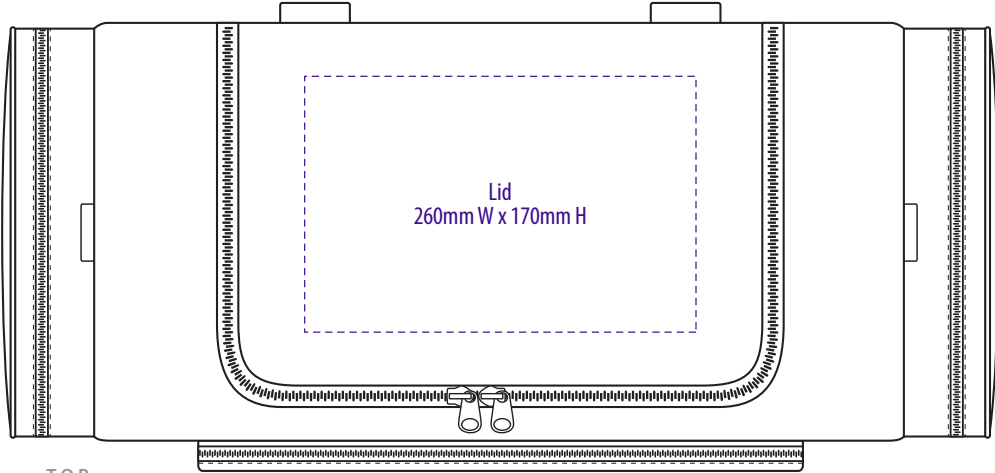

The maximum decoration area is a guide only and is greatly dependant on the logo shape.

EMBROIDERY

B240

NOTE:

The maximum decoration area is a guide only and is greatly dependant on the logo shape.

B240

NOTE:

The maximum decoration area is a guide only and is greatly dependant on the logo shape.

DTF

B240

NOTE:

The maximum decoration area is a guide only and is greatly dependant on the logo shape.

SUPASUB / SUPAETCH / SUPAFLEX