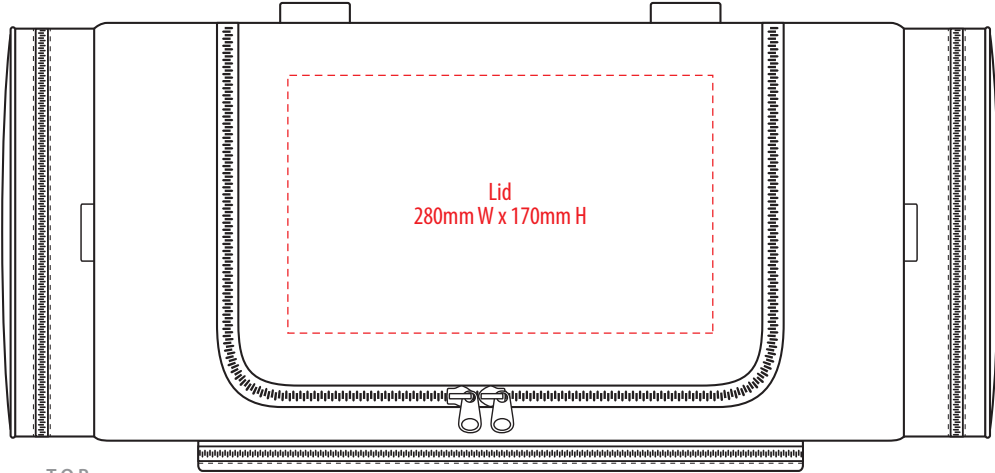

The maximum decoration area is a guide only and is greatly dependant on the logo shape.

EMBROIDERY

B240

NOTE:

The maximum decoration area is a guide only and is greatly dependant on the logo shape.

B240

NOTE:

The maximum decoration area is a guide only and is greatly dependant on the logo shape.

DTF

B240

NOTE:

The maximum decoration area is a guide only and is greatly dependant on the logo shape.

SUPASUB / SUPAETCH / SUPAFLEX