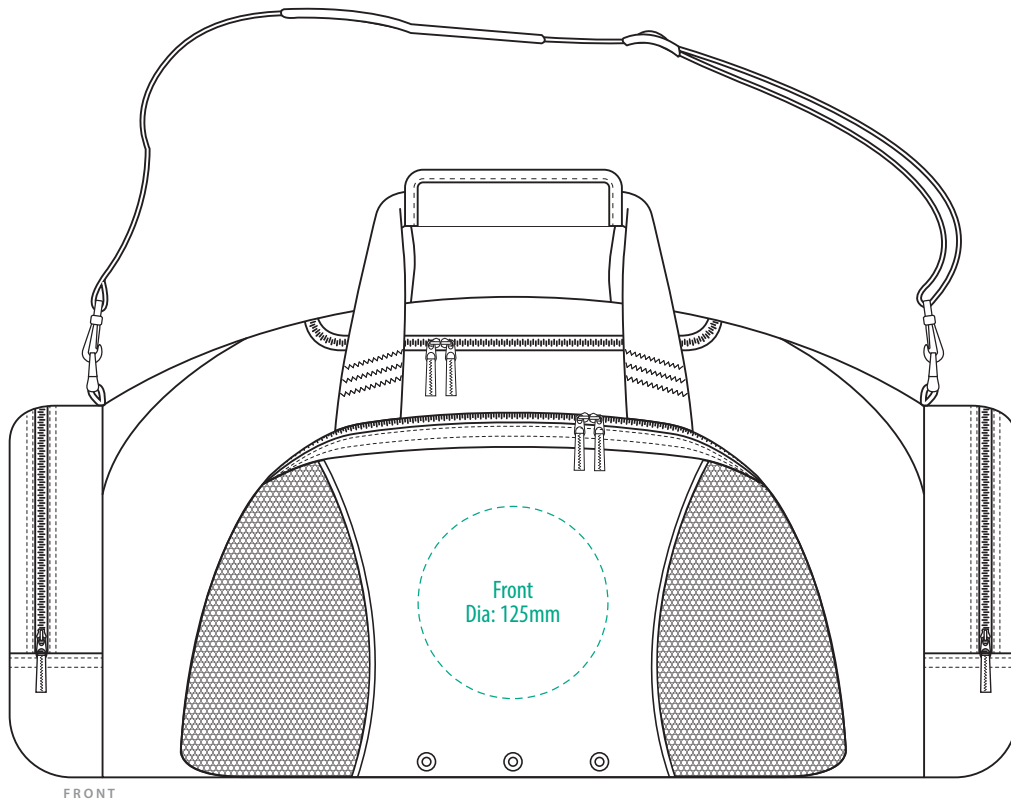

The maximum decoration area is a guide only and is greatly dependant on the logo shape.

EMBROIDERY

B240

NOTE:

The maximum decoration area is a guide only and is greatly dependant on the logo shape.

B240

NOTE:

The maximum decoration area is a guide only and is greatly dependant on the logo shape.

DTF

B240

NOTE:

The maximum decoration area is a guide only and is greatly dependant on the logo shape.

SUPASUB / SUPAETCH / SUPAFLEX