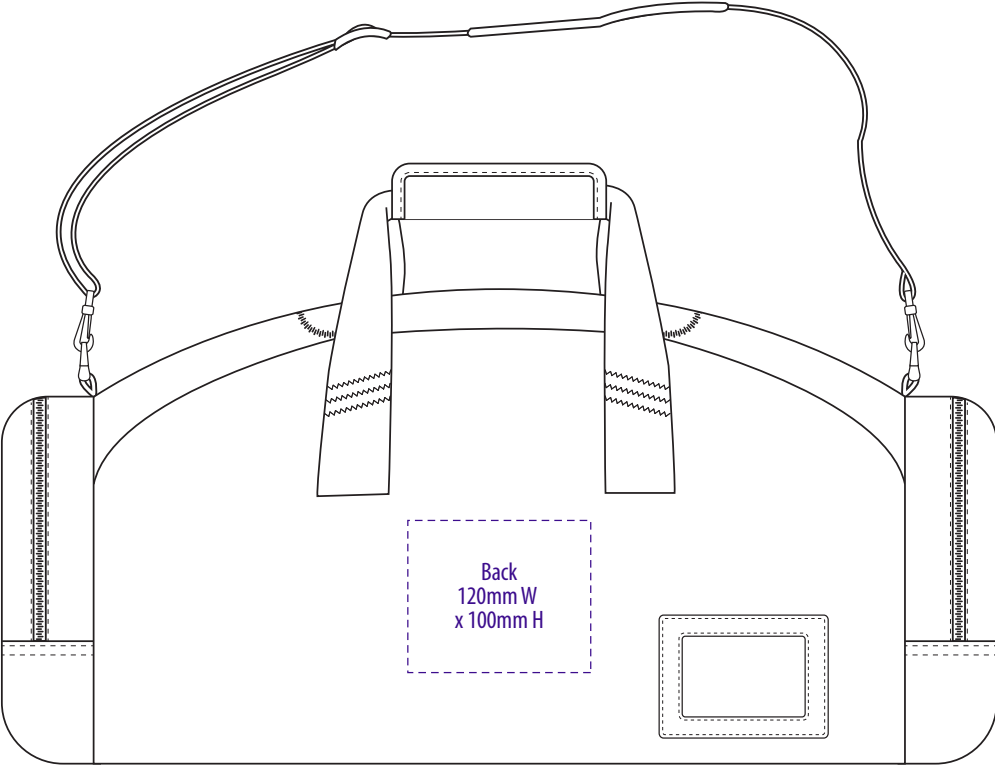

The maximum decoration area is a guide only and is greatly dependant on the logo shape.

EMBROIDERY

B240

NOTE:

The maximum decoration area is a guide only and is greatly dependant on the logo shape.

B240

NOTE:

The maximum decoration area is a guide only and is greatly dependant on the logo shape.

DTF

B240

NOTE:

The maximum decoration area is a guide only and is greatly dependant on the logo shape.

SUPASUB / SUPAETCH / SUPAFLEX