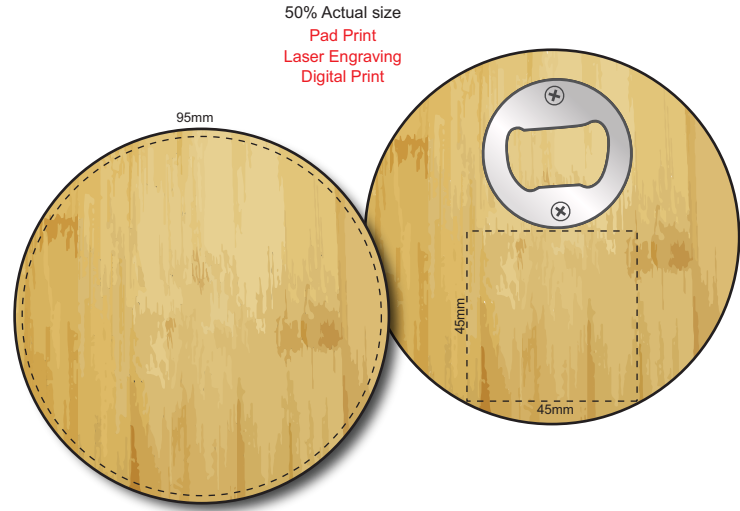

Product Number: B165
Product Name : Round Bamboo Coaster

Branding

Pad Print

Print Area: 45mm x 45mm

Laser Engrave

Print Area: 45mm x 45mm

Digital Print

Print Area: 95mm H x 95mm W

Laser Engraved

Digital Print

Pad Print

Finished print area : Digital Print
 Finished print area : Pad Print\Laser Engraved
 Finished print area :
 Approx opposite positions

Colours Available

NEW/REPEAT ORDER/REDO/BACK ORDER

100% Actual size

Pad Print

Laser Engraving

Digital Print