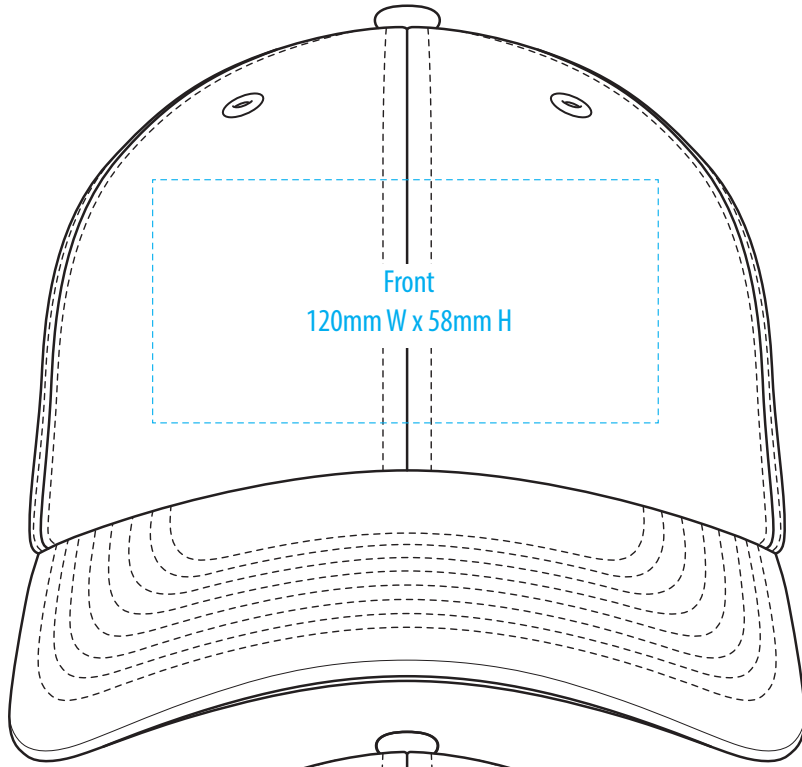

A5700

COLOUR

A5700

NOTE:

The maximum decoration area is a guide only and is greatly dependant on the logo shape.

SUPASUB/SUPAETCH/SUPAFLEX

A5700

NOTE:

The maximum decoration area is a guide only and is greatly dependant on the logo shape.

SUPACLOUR

A5700

NOTE:

The maximum decoration area is a guide only and is greatly dependant on the logo shape.

EMBROIDERY