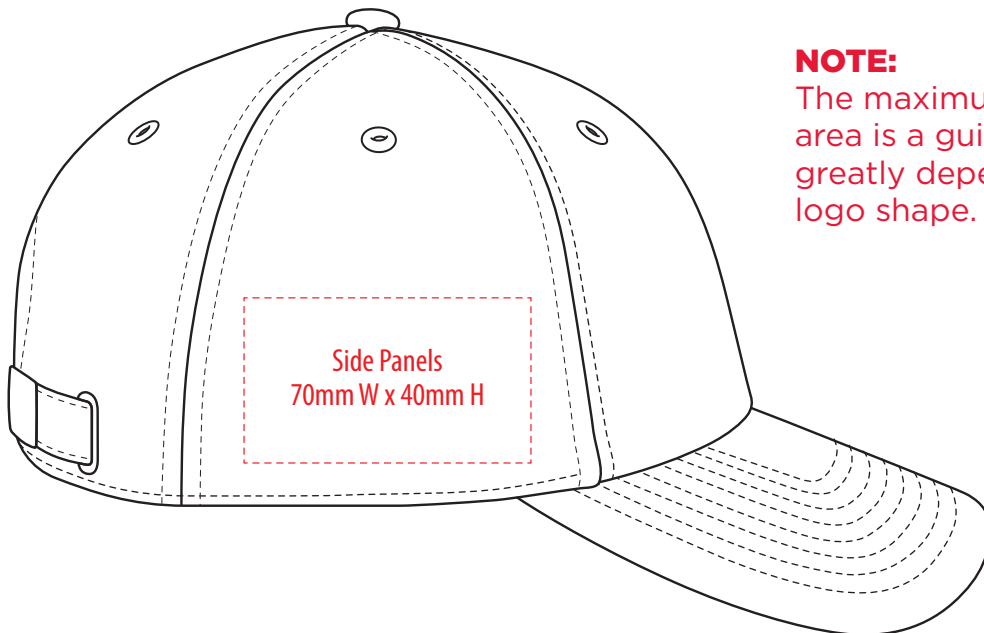

A5700

COLOUR

A5700

NOTE:

The maximum decoration area is a guide only and is greatly dependant on the logo shape.

SUPASUB/SUPAETCH/SUPAFLEX

A5700

NOTE:

The maximum decoration area is a guide only and is greatly dependant on the logo shape.

SUPACLOUR

A5700

NOTE:

The maximum decoration area is a guide only and is greatly dependant on the logo shape.

EMBROIDERY