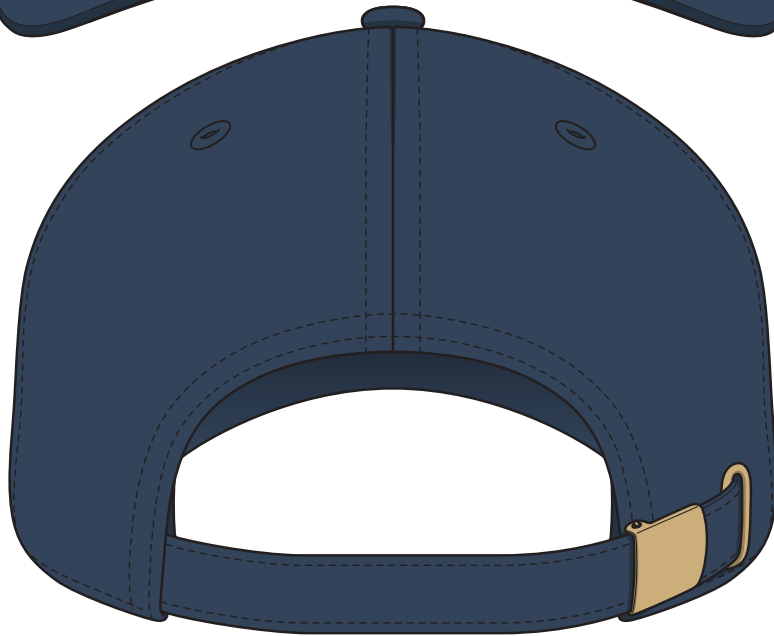

A5700

COLOUR

A5700

NOTE:

The maximum decoration area is a guide only and is greatly dependant on the logo shape.

SUPASUB/SUPAETCH/SUPAFLEX

A5700

NOTE:

The maximum decoration area is a guide only and is greatly dependant on the logo shape.

SUPACLOUR

A5700

NOTE:

The maximum decoration area is a guide only and is greatly dependant on the logo shape.

EMBROIDERY