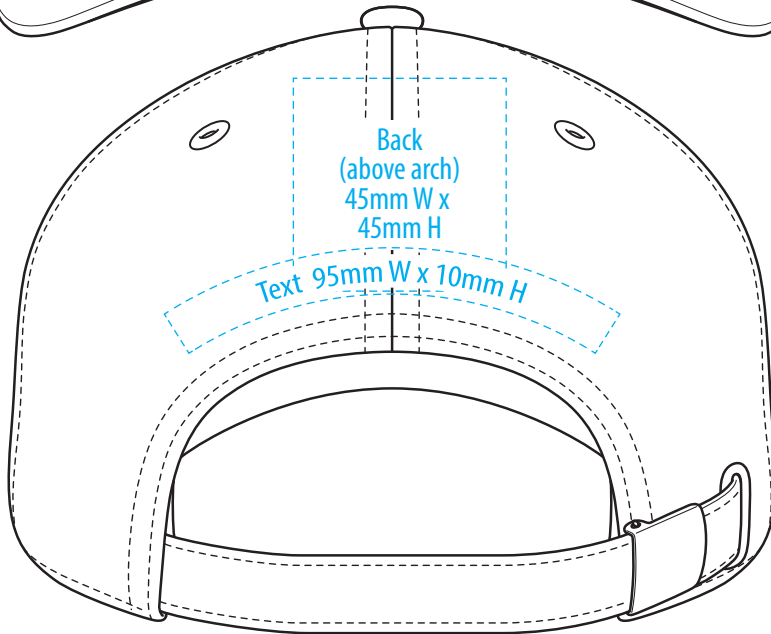

A5700

COLOUR

A5700

NOTE:

The maximum decoration area is a guide only and is greatly dependant on the logo shape.

SUPASUB/SUPAETCH/SUPAFLEX

A5700

NOTE:

The maximum decoration area is a guide only and is greatly dependant on the logo shape.

SUPACLOUR

A5700

NOTE:

The maximum decoration area is a guide only and is greatly dependant on the logo shape.

EMBROIDERY