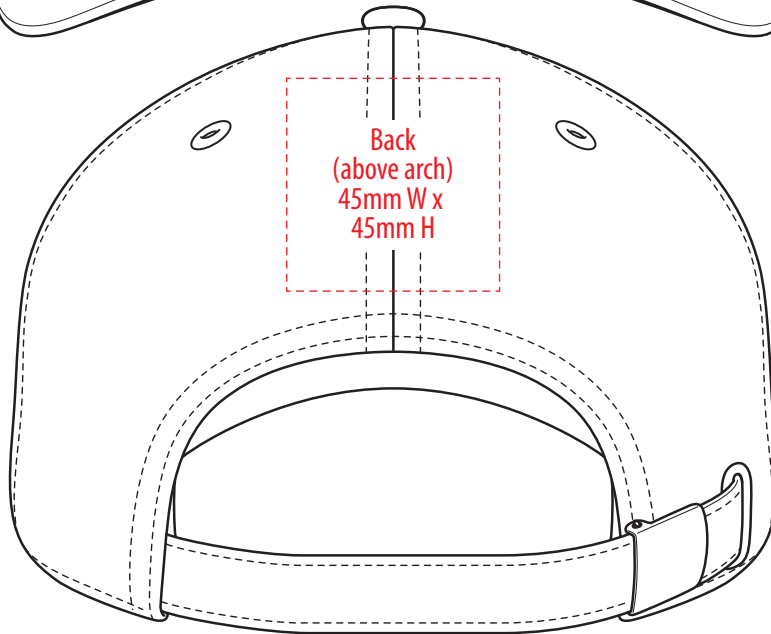

A5700

COLOUR

A5700

NOTE:

The maximum decoration area is a guide only and is greatly dependant on the logo shape.

SUPASUB/SUPAETCH/SUPAFLEX

A5700

NOTE:

The maximum decoration area is a guide only and is greatly dependant on the logo shape.

SUPACLOUR

A5700

NOTE:

The maximum decoration area is a guide only and is greatly dependant on the logo shape.

EMBROIDERY