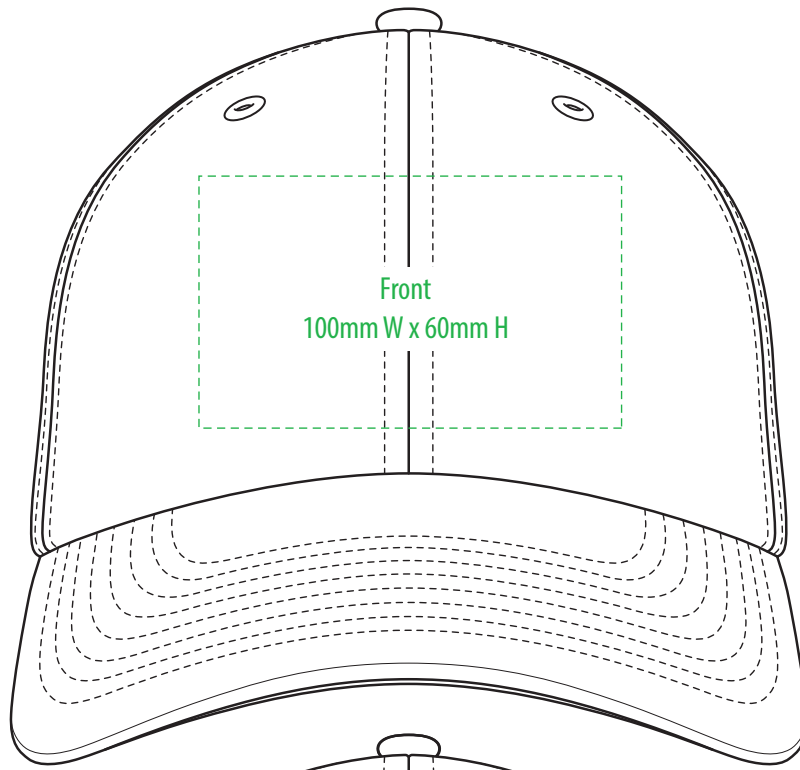

A5700

COLOUR

A5700

NOTE:

The maximum decoration area is a guide only and is greatly dependant on the logo shape.

SUPASUB/SUPAETCH/SUPAFLEX

A5700

NOTE:

The maximum decoration area is a guide only and is greatly dependant on the logo shape.

SUPACLOUR

A5700

NOTE:

The maximum decoration area is a guide only and is greatly dependant on the logo shape.

EMBROIDERY