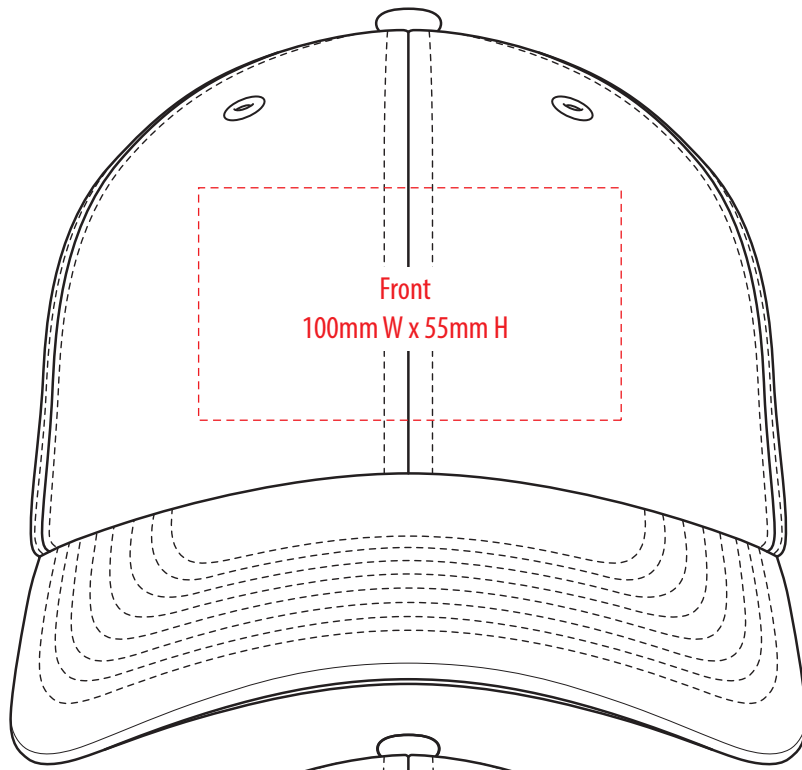

A5700

COLOUR

A5700

NOTE:

The maximum decoration area is a guide only and is greatly dependant on the logo shape.

SUPASUB/SUPAETCH/SUPAFLEX

A5700

NOTE:

The maximum decoration area is a guide only and is greatly dependant on the logo shape.

SUPACLOUR

A5700

NOTE:

The maximum decoration area is a guide only and is greatly dependant on the logo shape.

EMBROIDERY