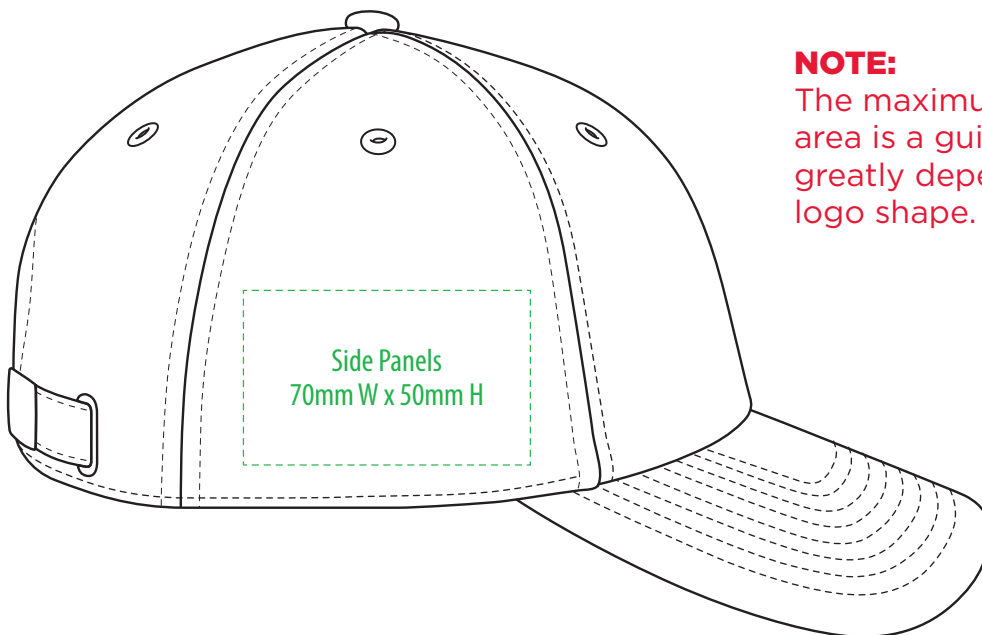

A5700

COLOUR

A5700

NOTE:

The maximum decoration area is a guide only and is greatly dependant on the logo shape.

SUPASUB/SUPAETCH/SUPAFLEX

A5700

NOTE:

The maximum decoration area is a guide only and is greatly dependant on the logo shape.

SUPACLOUR

A5700

NOTE:

The maximum decoration area is a guide only and is greatly dependant on the logo shape.

EMBROIDERY