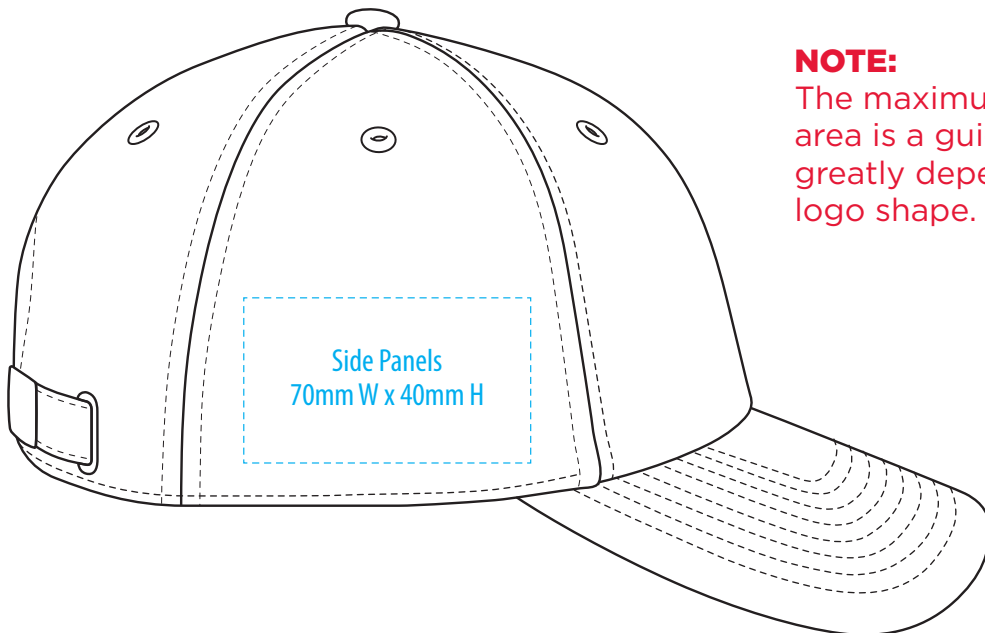

A5700

COLOUR

A5700

NOTE:

The maximum decoration area is a guide only and is greatly dependant on the logo shape.

SUPASUB/SUPAETCH/SUPAFLEX

A5700

NOTE:

The maximum decoration area is a guide only and is greatly dependant on the logo shape.

SUPACLOUR

A5700

NOTE:

The maximum decoration area is a guide only and is greatly dependant on the logo shape.

EMBROIDERY