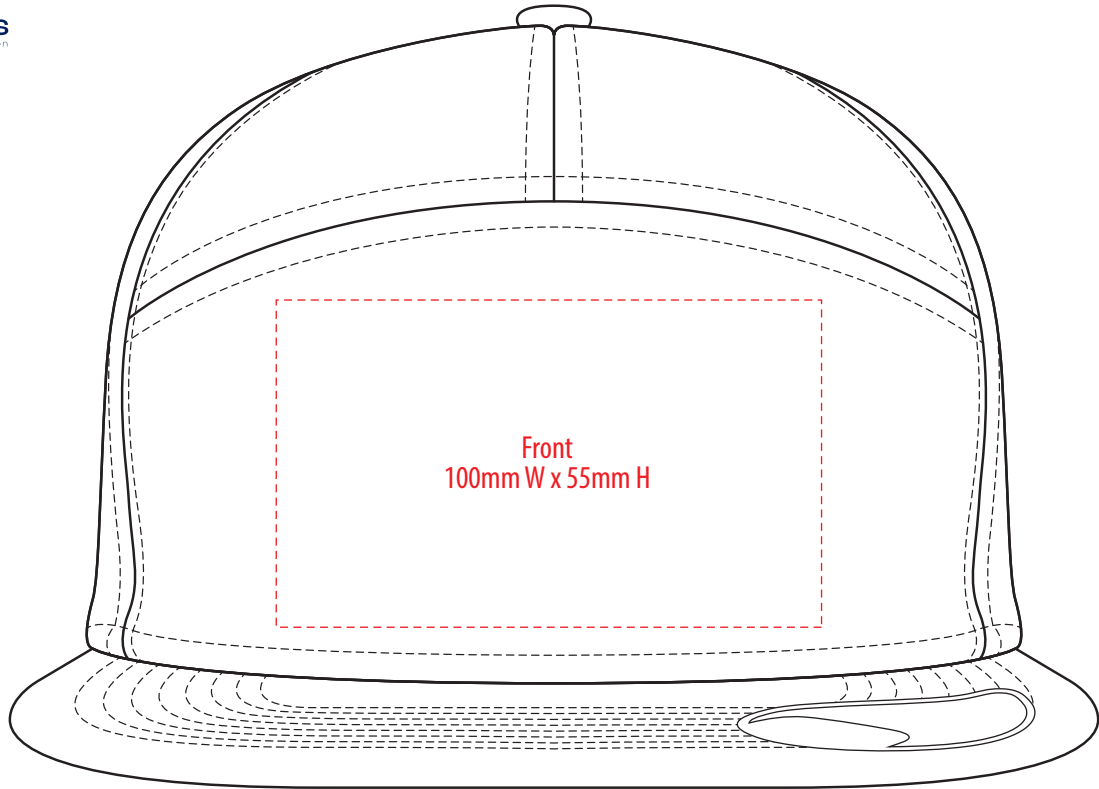

A3050

COLOUR

A3050

NOTE:

The maximum decoration area is a guide only and is greatly dependant on the logo shape.

EMBROIDERY

A3050

NOTE:

The maximum decoration area is a guide only and is greatly dependant on the logo shape.

A3050

NOTE:

The maximum decoration area is a guide only and is greatly dependant on the logo shape.

SUPASUB/SUPAETCH/SUPAFLEX