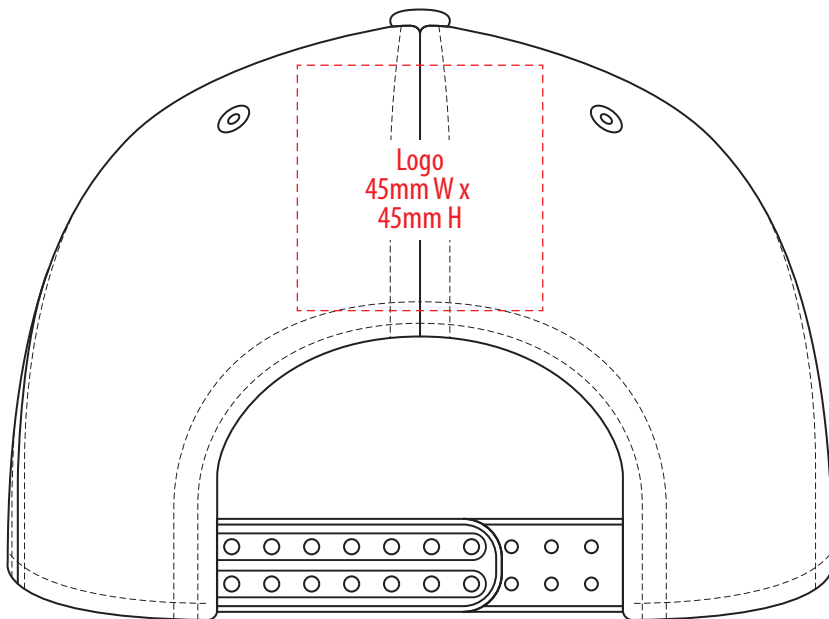

A3050

COLOUR

A3050

NOTE:

The maximum decoration area is a guide only and is greatly dependant on the logo shape.

EMBROIDERY

A3050

NOTE:

The maximum decoration area is a guide only and is greatly dependant on the logo shape.

A3050

NOTE:

The maximum decoration area is a guide only and is greatly dependant on the logo shape.

SUPASUB/SUPAETCH/SUPAFLEX