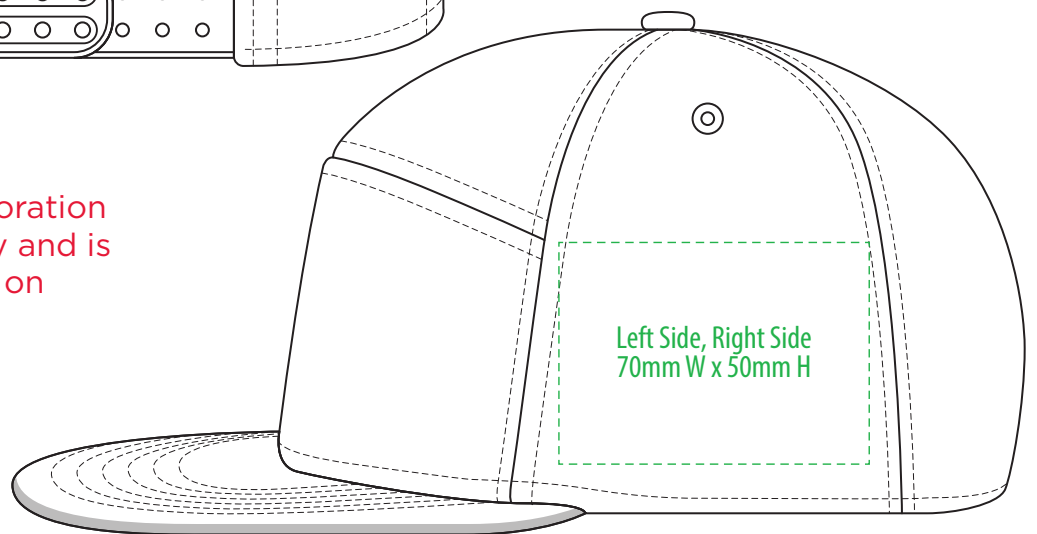

A3050

COLOUR

A3050

NOTE:

The maximum decoration area is a guide only and is greatly dependant on the logo shape.

EMBROIDERY

A3050

NOTE:

The maximum decoration area is a guide only and is greatly dependant on the logo shape.

A3050

NOTE:

The maximum decoration area is a guide only and is greatly dependant on the logo shape.

SUPASUB/SUPAETCH/SUPAFLEX