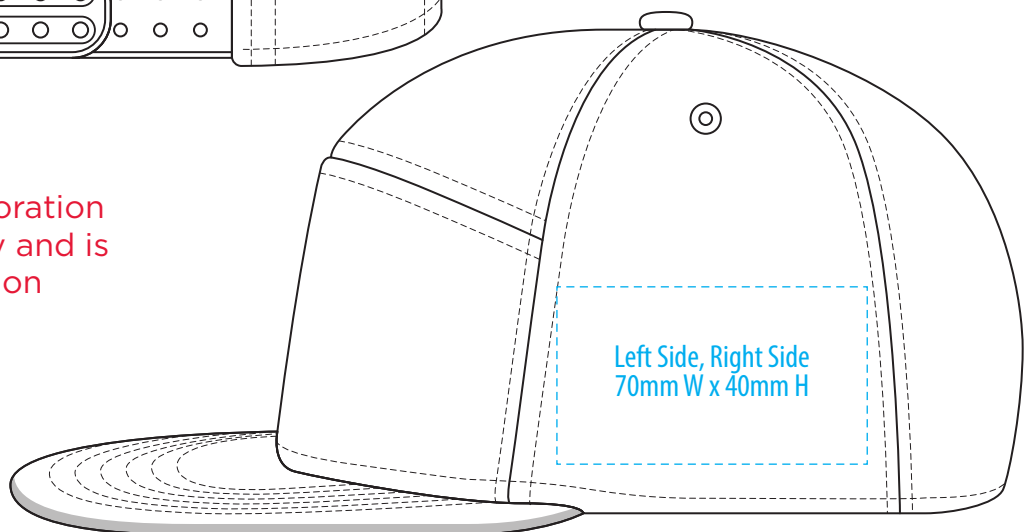

A3050

COLOUR

A3050

NOTE:

The maximum decoration area is a guide only and is greatly dependant on the logo shape.

EMBROIDERY

A3050

NOTE:

The maximum decoration area is a guide only and is greatly dependant on the logo shape.

A3050

NOTE:

The maximum decoration area is a guide only and is greatly dependant on the logo shape.

SUPASUB/SUPAETCH/SUPAFLEX