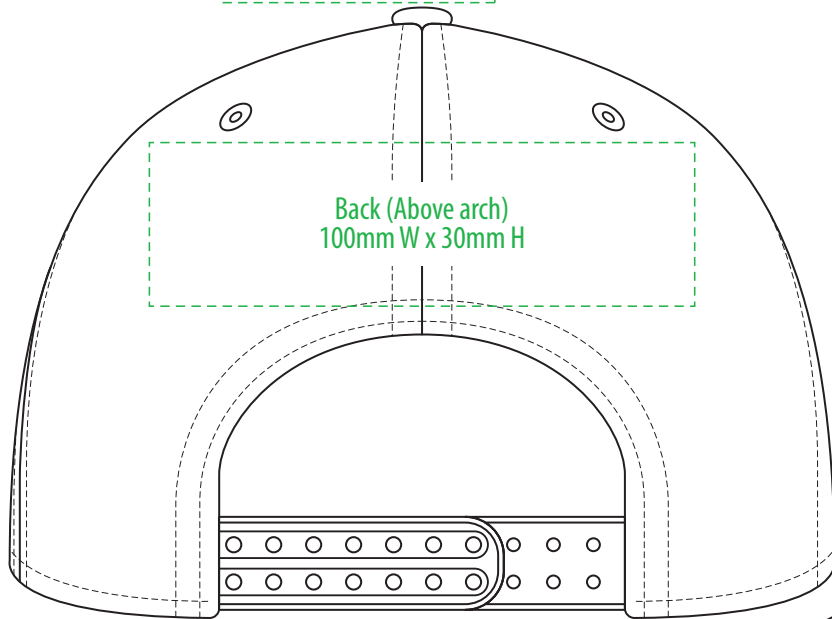

A3050

COLOUR

A3050

NOTE:

The maximum decoration area is a guide only and is greatly dependant on the logo shape.

EMBROIDERY

A3050

NOTE:

The maximum decoration area is a guide only and is greatly dependant on the logo shape.

A3050

NOTE:

The maximum decoration area is a guide only and is greatly dependant on the logo shape.

SUPASUB/SUPAETCH/SUPAFLEX