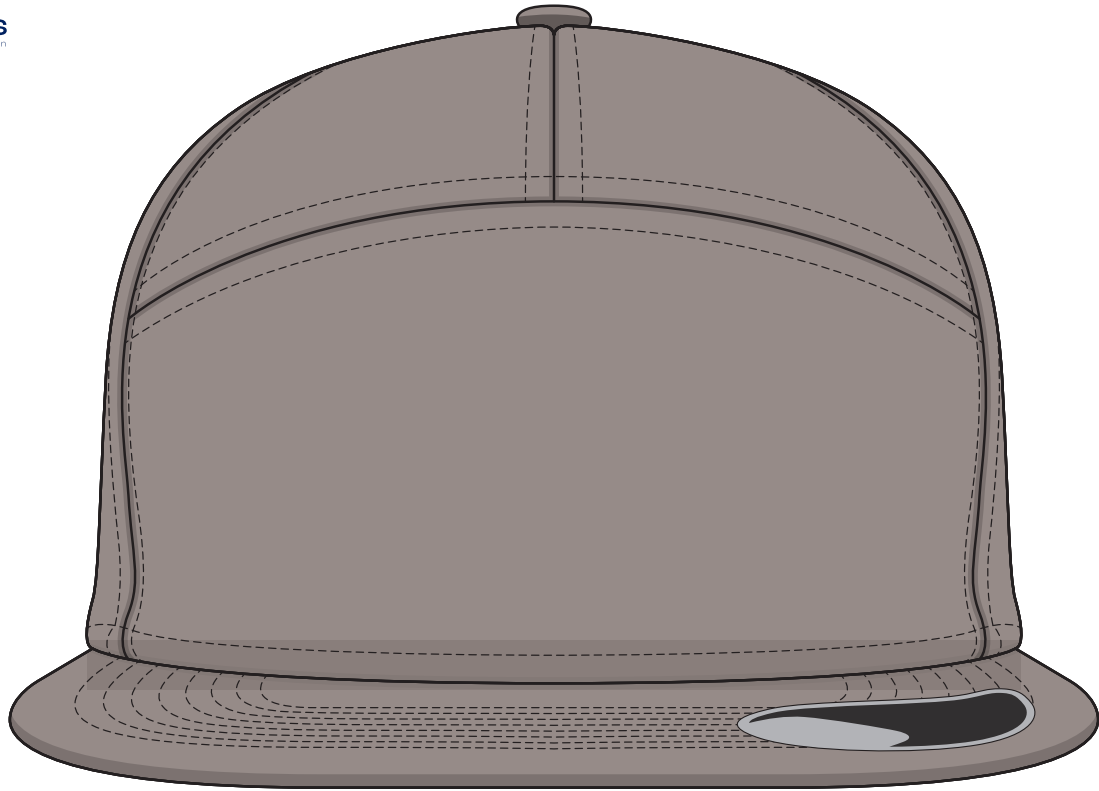

A3050

COLOUR

A3050

NOTE:

The maximum decoration area is a guide only and is greatly dependant on the logo shape.

EMBROIDERY

A3050

NOTE:

The maximum decoration area is a guide only and is greatly dependant on the logo shape.

A3050

NOTE:

The maximum decoration area is a guide only and is greatly dependant on the logo shape.

SUPASUB/SUPAETCH/SUPAFLEX