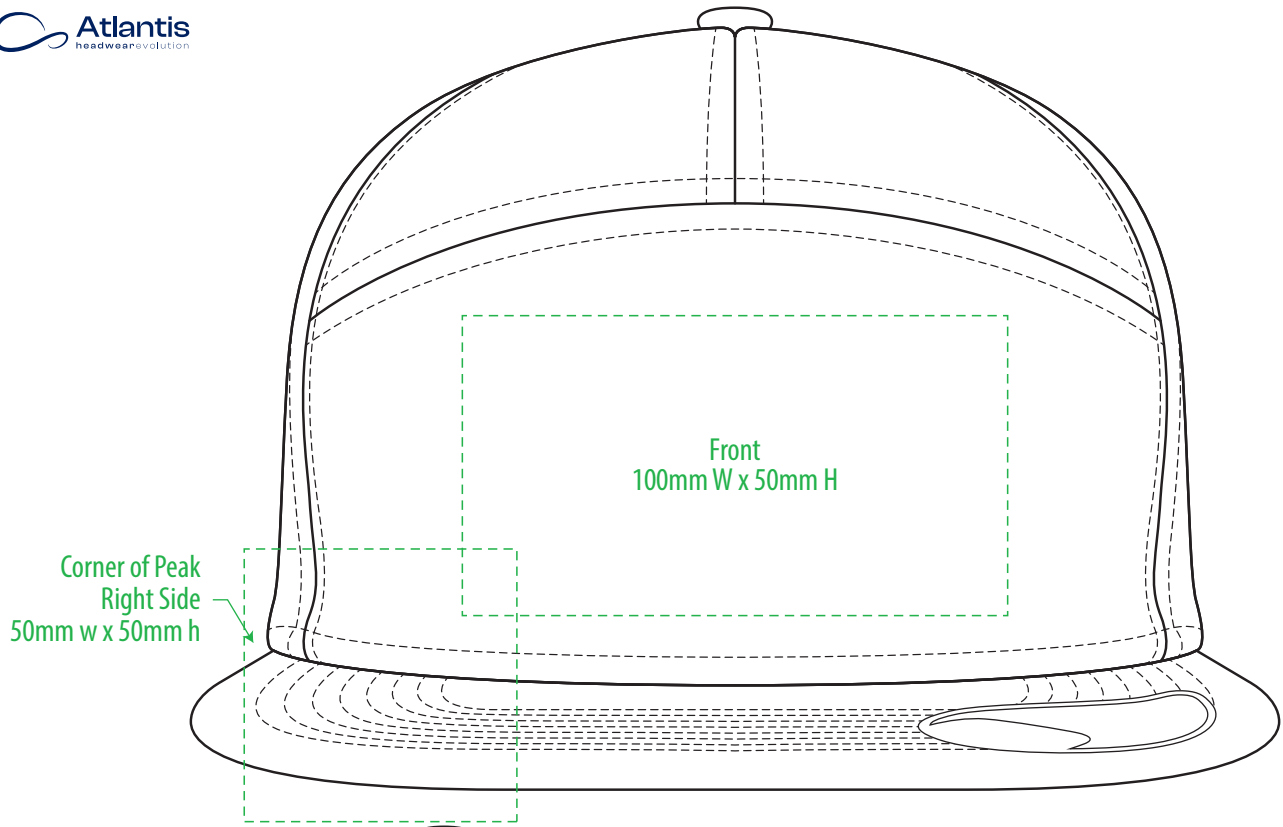

A3050

COLOUR

A3050

NOTE:

The maximum decoration area is a guide only and is greatly dependant on the logo shape.

EMBROIDERY

A3050

NOTE:

The maximum decoration area is a guide only and is greatly dependant on the logo shape.

A3050

NOTE:

The maximum decoration area is a guide only and is greatly dependant on the logo shape.

SUPASUB/SUPAETCH/SUPAFLEX