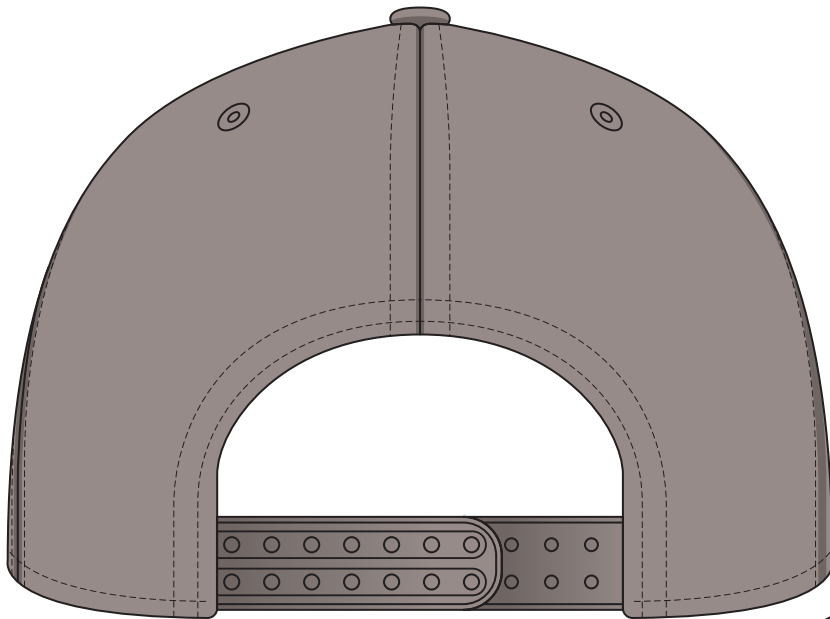

A3050

COLOUR

A3050

NOTE:

The maximum decoration area is a guide only and is greatly dependant on the logo shape.

EMBROIDERY

A3050

NOTE:

The maximum decoration area is a guide only and is greatly dependant on the logo shape.

A3050

NOTE:

The maximum decoration area is a guide only and is greatly dependant on the logo shape.

SUPASUB/SUPAETCH/SUPAFLEX