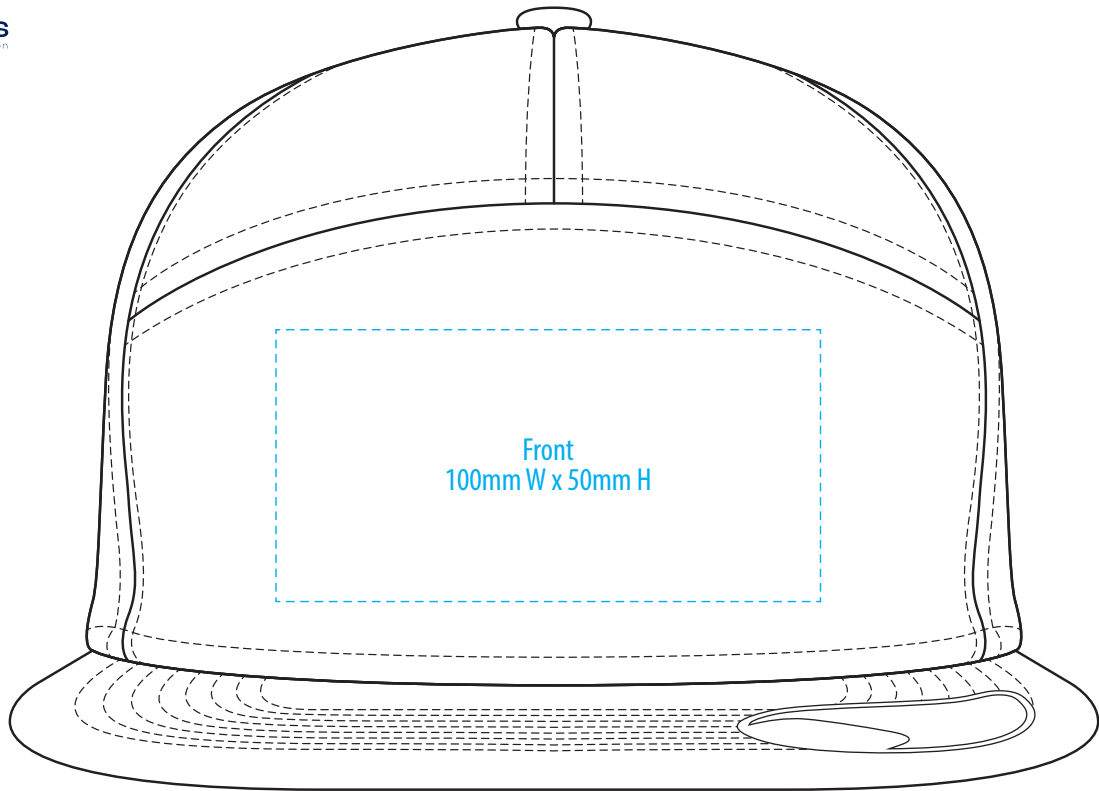

A3050

COLOUR

A3050

NOTE:

The maximum decoration area is a guide only and is greatly dependant on the logo shape.

EMBROIDERY

A3050

NOTE:

The maximum decoration area is a guide only and is greatly dependant on the logo shape.

A3050

NOTE:

The maximum decoration area is a guide only and is greatly dependant on the logo shape.

SUPASUB/SUPAETCH/SUPAFLEX