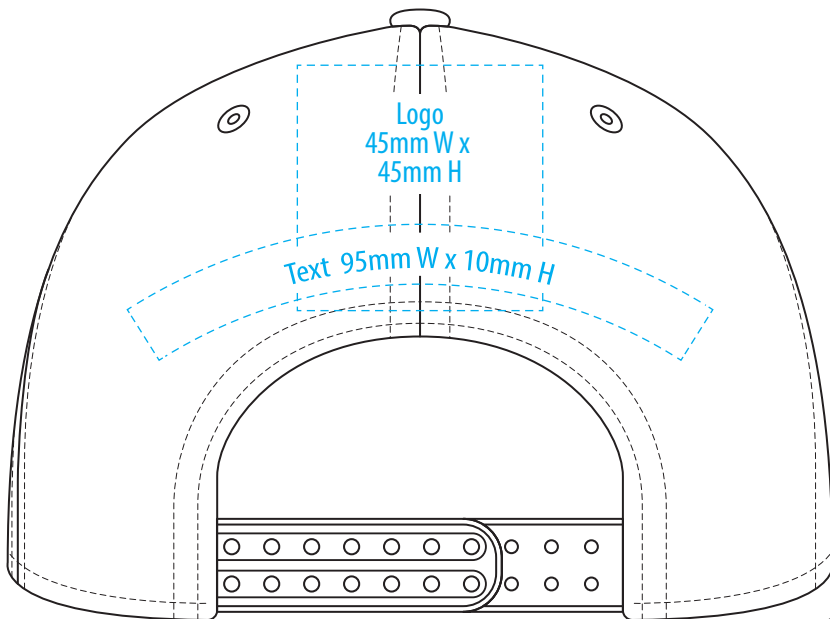

A3050

COLOUR

A3050

NOTE:

The maximum decoration area is a guide only and is greatly dependant on the logo shape.

EMBROIDERY

A3050

NOTE:

The maximum decoration area is a guide only and is greatly dependant on the logo shape.

A3050

NOTE:

The maximum decoration area is a guide only and is greatly dependant on the logo shape.

SUPASUB/SUPAETCH/SUPAFLEX