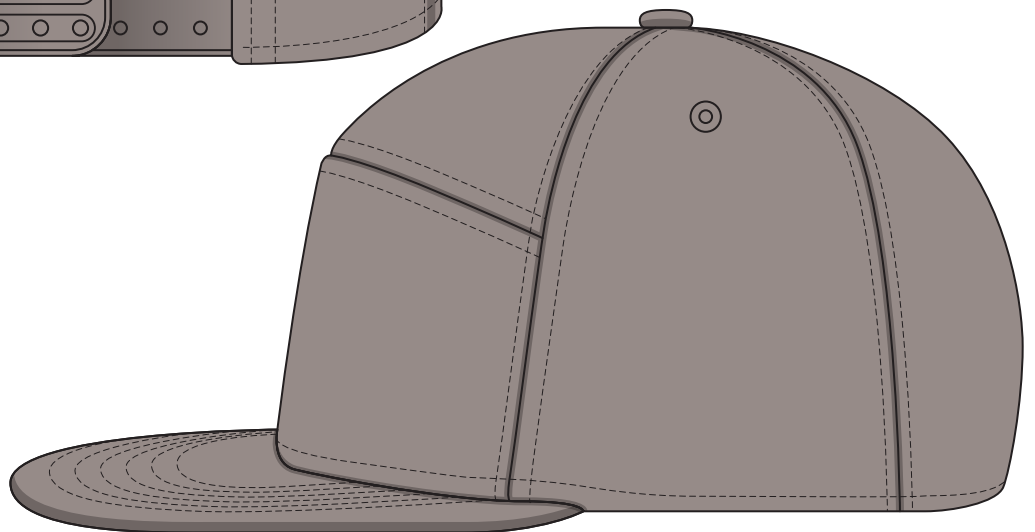

A3050

COLOUR

A3050

NOTE:

The maximum decoration area is a guide only and is greatly dependant on the logo shape.

EMBROIDERY

A3050

NOTE:

The maximum decoration area is a guide only and is greatly dependant on the logo shape.

A3050

NOTE:

The maximum decoration area is a guide only and is greatly dependant on the logo shape.

SUPASUB/SUPAETCH/SUPAFLEX