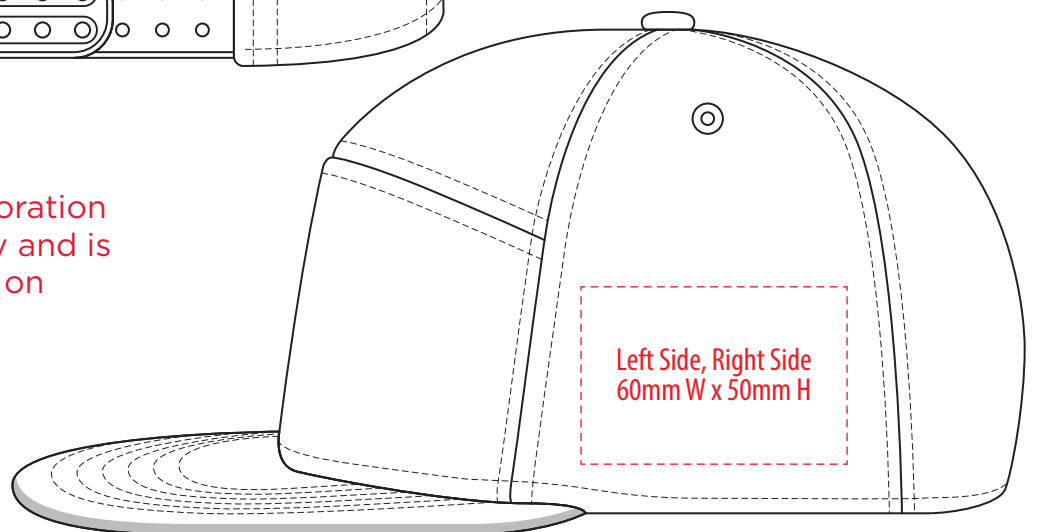

A3050

COLOUR

A3050

NOTE:

The maximum decoration area is a guide only and is greatly dependant on the logo shape.

EMBROIDERY

A3050

NOTE:

The maximum decoration area is a guide only and is greatly dependant on the logo shape.

A3050

NOTE:

The maximum decoration area is a guide only and is greatly dependant on the logo shape.

SUPASUB/SUPAETCH/SUPAFLEX