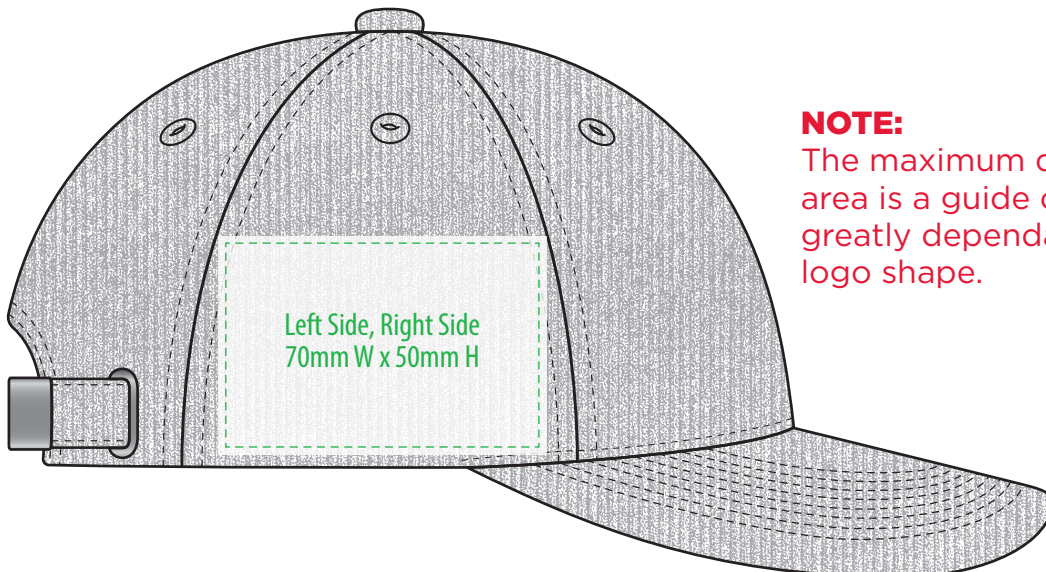

A1850

COLOUR

A1850

NOTE:

The maximum decoration area is a guide only and is greatly dependant on the logo shape.

SUPASUB/SUPAETCH/SUPAFLEX

A1850

NOTE:

The maximum decoration area is a guide only and is greatly dependant on the logo shape.

A1850

NOTE:

The maximum decoration area is a guide only and is greatly dependant on the logo shape.

EMBROIDERY