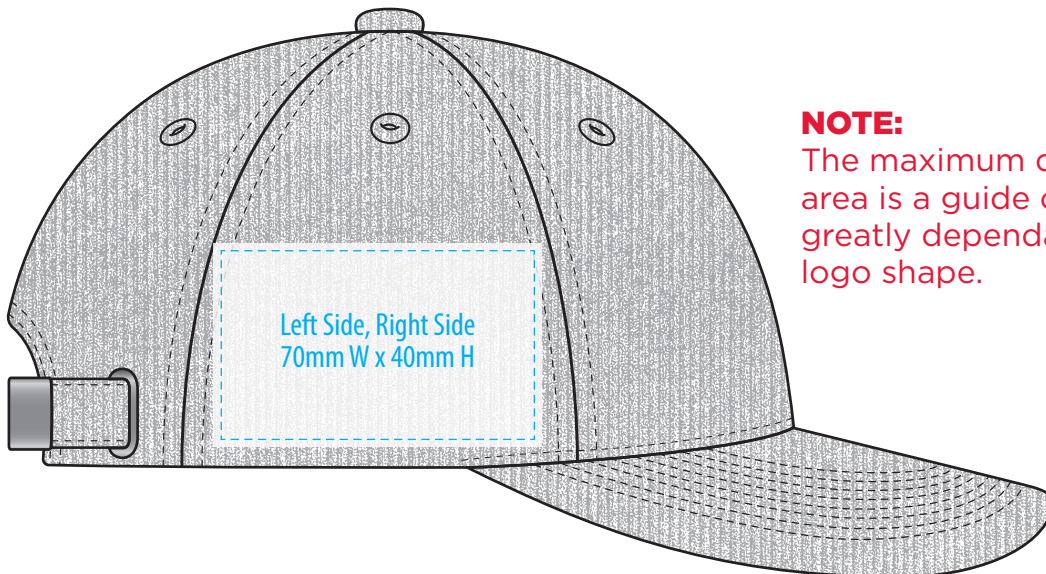

A1850

COLOUR

A1850

NOTE:

The maximum decoration area is a guide only and is greatly dependant on the logo shape.

SUPASUB/SUPAETCH/SUPAFLEX

A1850

NOTE:

The maximum decoration area is a guide only and is greatly dependant on the logo shape.

A1850

NOTE:

The maximum decoration area is a guide only and is greatly dependant on the logo shape.

EMBROIDERY