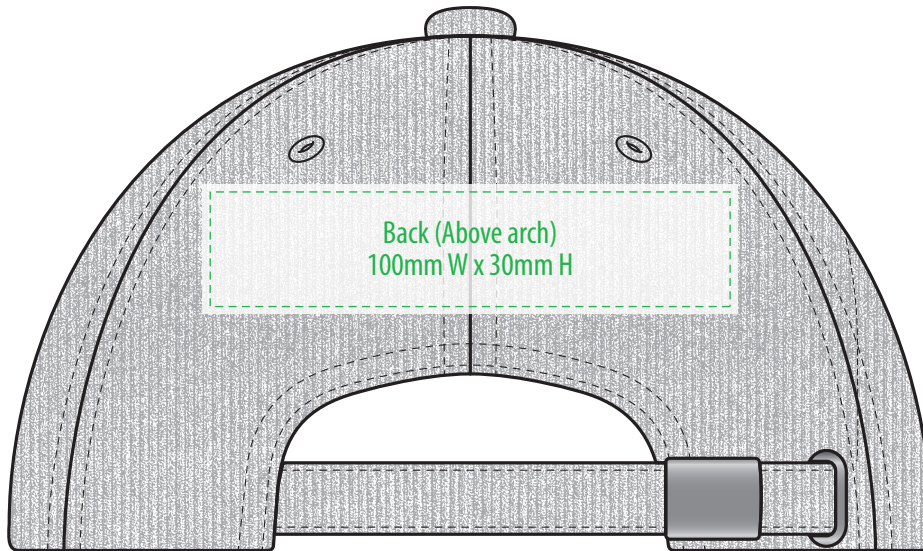

A1850

COLOUR

A1850

NOTE:

The maximum decoration area is a guide only and is greatly dependant on the logo shape.

SUPASUB/SUPAETCH/SUPAFLEX

A1850

NOTE:

The maximum decoration area is a guide only and is greatly dependant on the logo shape.

A1850

NOTE:

The maximum decoration area is a guide only and is greatly dependant on the logo shape.

EMBROIDERY