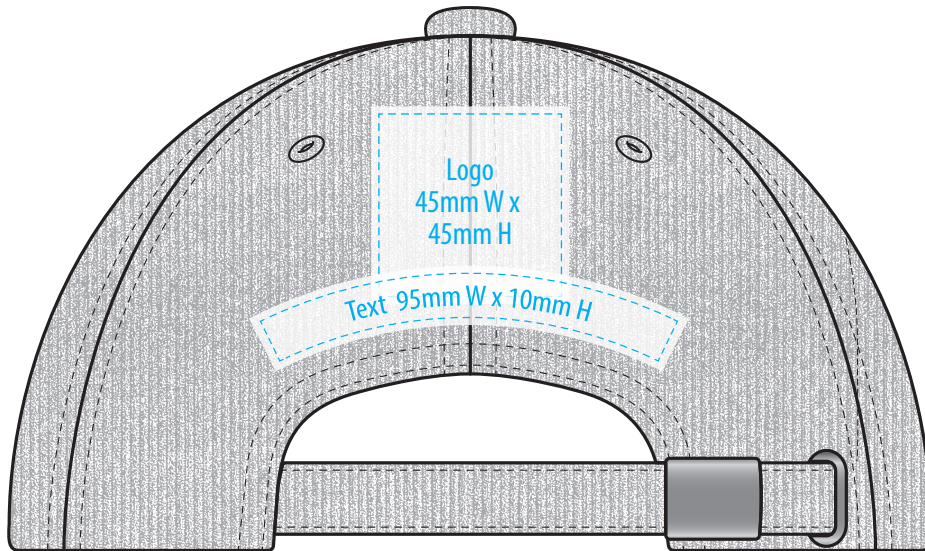

A1850

COLOUR

A1850

NOTE:

The maximum decoration area is a guide only and is greatly dependant on the logo shape.

SUPASUB/SUPAETCH/SUPAFLEX

A1850

NOTE:

The maximum decoration area is a guide only and is greatly dependant on the logo shape.

A1850

NOTE:

The maximum decoration area is a guide only and is greatly dependant on the logo shape.

EMBROIDERY