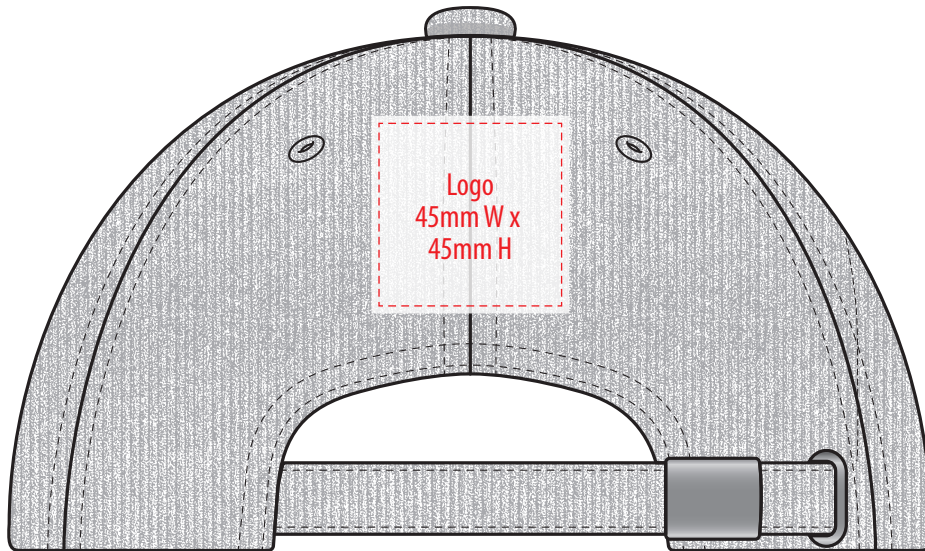

A1850

COLOUR

A1850

NOTE:

The maximum decoration area is a guide only and is greatly dependant on the logo shape.

SUPASUB/SUPAETCH/SUPAFLEX

A1850

NOTE:

The maximum decoration area is a guide only and is greatly dependant on the logo shape.

A1850

NOTE:

The maximum decoration area is a guide only and is greatly dependant on the logo shape.

EMBROIDERY