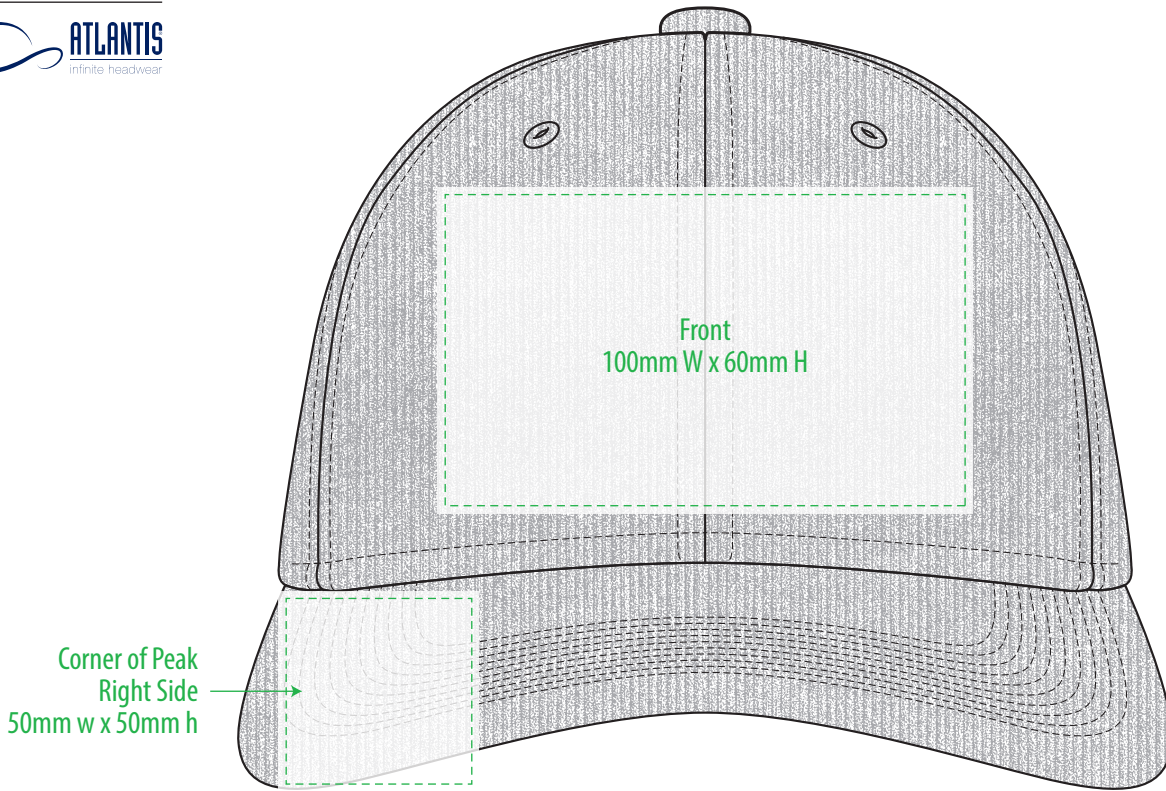

A1850

COLOUR

A1850

NOTE:

The maximum decoration area is a guide only and is greatly dependant on the logo shape.

SUPASUB/SUPAETCH/SUPAFLEX

A1850

NOTE:

The maximum decoration area is a guide only and is greatly dependant on the logo shape.

A1850

NOTE:

The maximum decoration area is a guide only and is greatly dependant on the logo shape.

EMBROIDERY