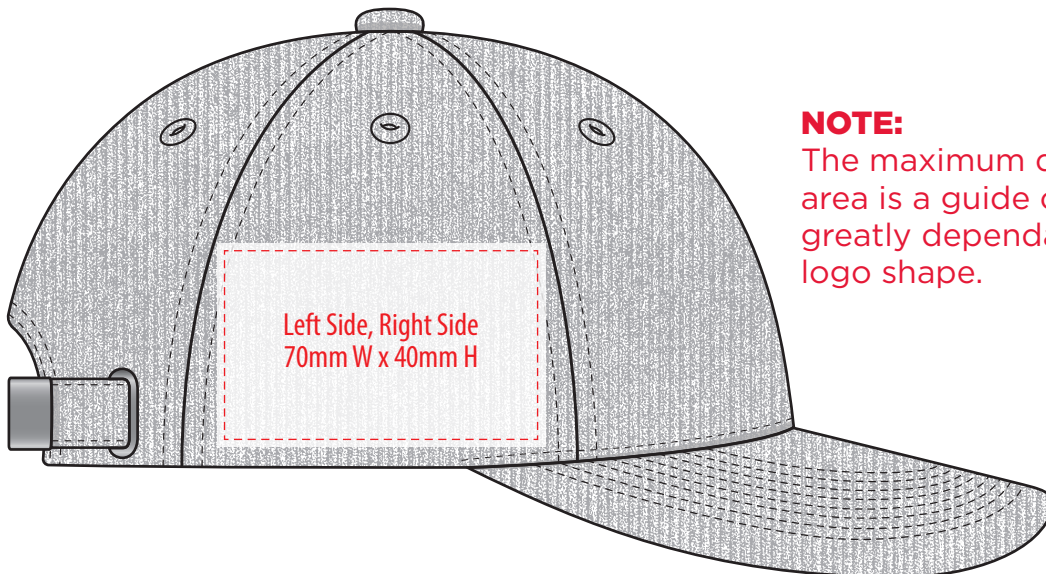

A1850

COLOUR

A1850

NOTE:

The maximum decoration area is a guide only and is greatly dependant on the logo shape.

SUPASUB/SUPAETCH/SUPAFLEX

A1850

NOTE:

The maximum decoration area is a guide only and is greatly dependant on the logo shape.

A1850

NOTE:

The maximum decoration area is a guide only and is greatly dependant on the logo shape.

EMBROIDERY