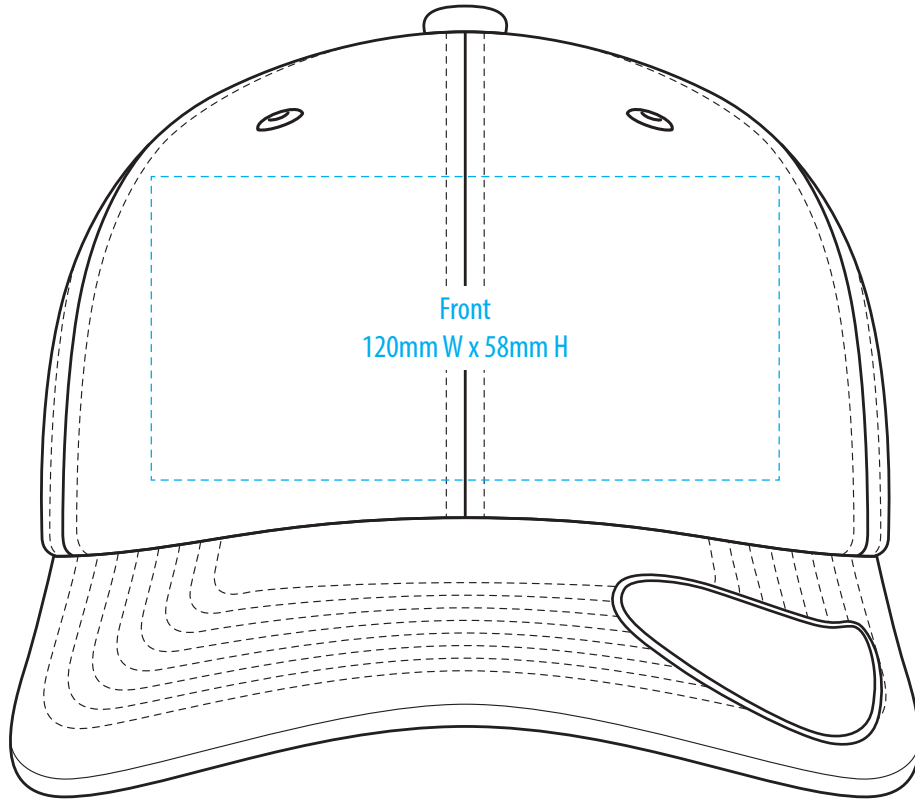

A1400

COLOUR

A1400

NOTE:

The maximum decoration area is a guide only and is greatly dependant on the logo shape.

EMBROIDERY

A1400

NOTE:

The maximum decoration area is a guide only and is greatly dependant on the logo shape.

A1400

NOTE:

The maximum decoration area is a guide only and is greatly dependant on the logo shape.

SUPASUB/SUPAETCH/SUPAFLEX