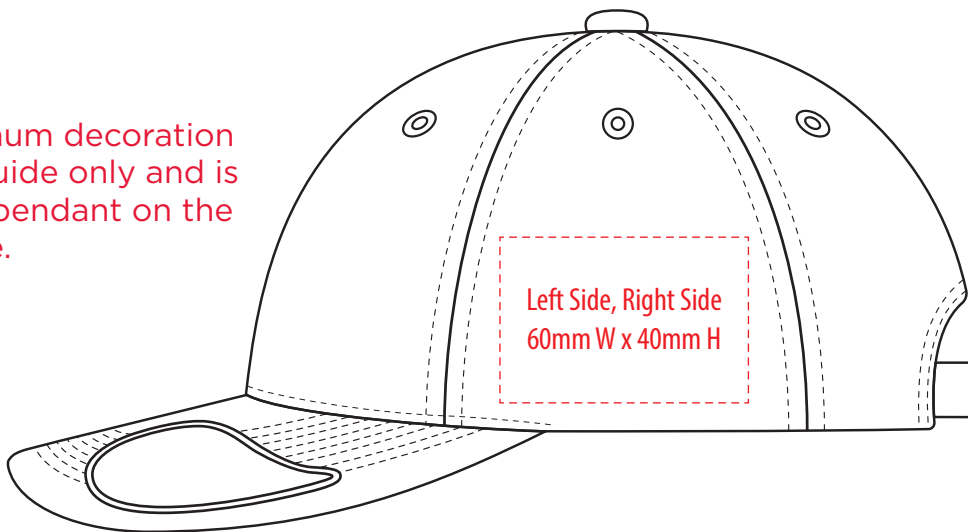

A1400

COLOUR

A1400

NOTE:

The maximum decoration area is a guide only and is greatly dependant on the logo shape.

EMBROIDERY

A1400

NOTE:

The maximum decoration area is a guide only and is greatly dependant on the logo shape.

A1400

NOTE:

The maximum decoration area is a guide only and is greatly dependant on the logo shape.

SUPASUB/SUPAETCH/SUPAFLEX