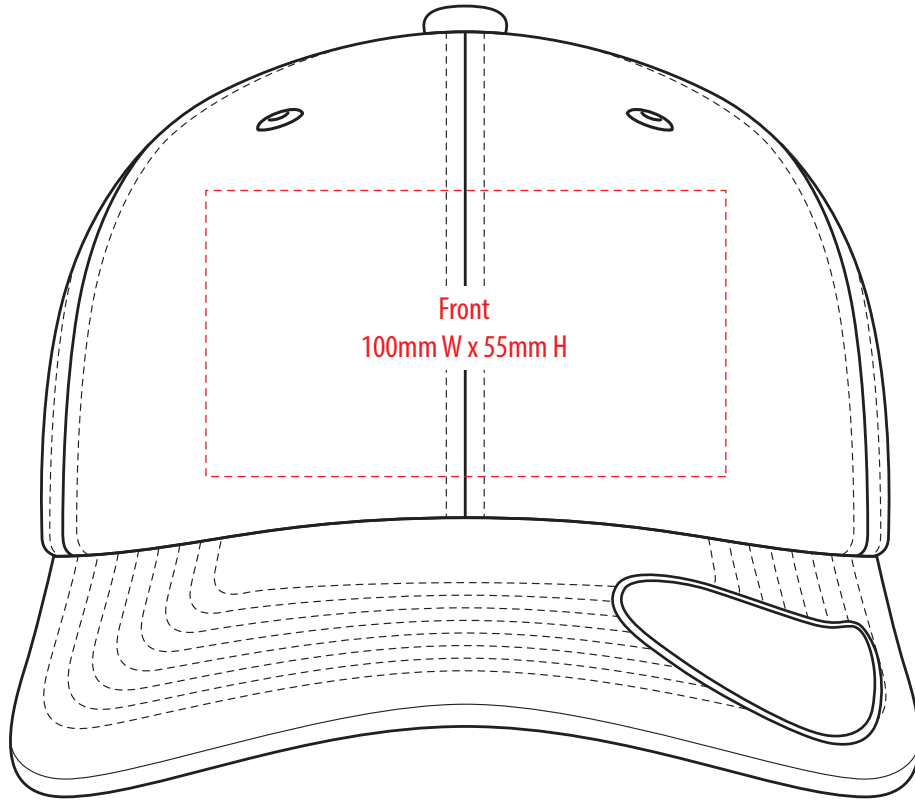

A1400

COLOUR

A1400

NOTE:

The maximum decoration area is a guide only and is greatly dependant on the logo shape.

EMBROIDERY

A1400

NOTE:

The maximum decoration area is a guide only and is greatly dependant on the logo shape.

A1400

NOTE:

The maximum decoration area is a guide only and is greatly dependant on the logo shape.

SUPASUB/SUPAETCH/SUPAFLEX