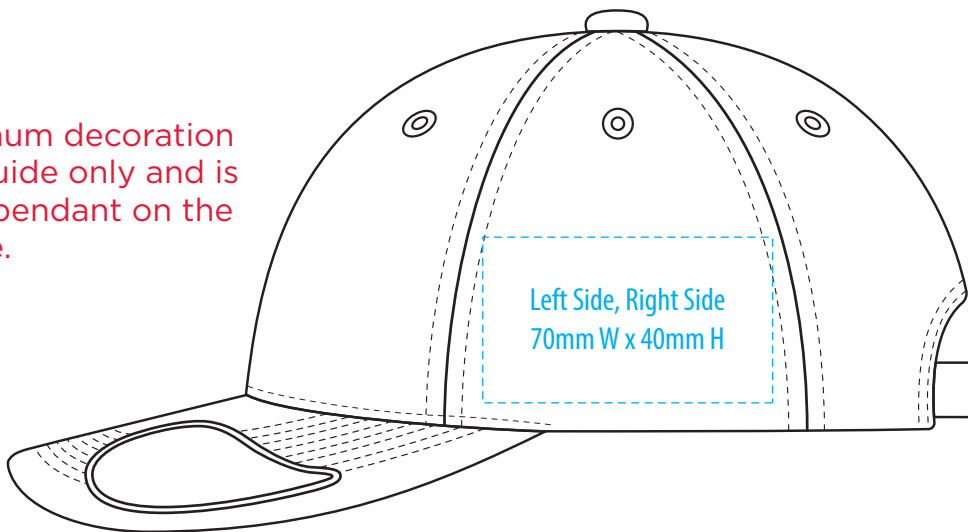

A1400

COLOUR

A1400

NOTE:

The maximum decoration area is a guide only and is greatly dependant on the logo shape.

EMBROIDERY

A1400

NOTE:

The maximum decoration area is a guide only and is greatly dependant on the logo shape.

A1400

NOTE:

The maximum decoration area is a guide only and is greatly dependant on the logo shape.

SUPASUB/SUPAETCH/SUPAFLEX