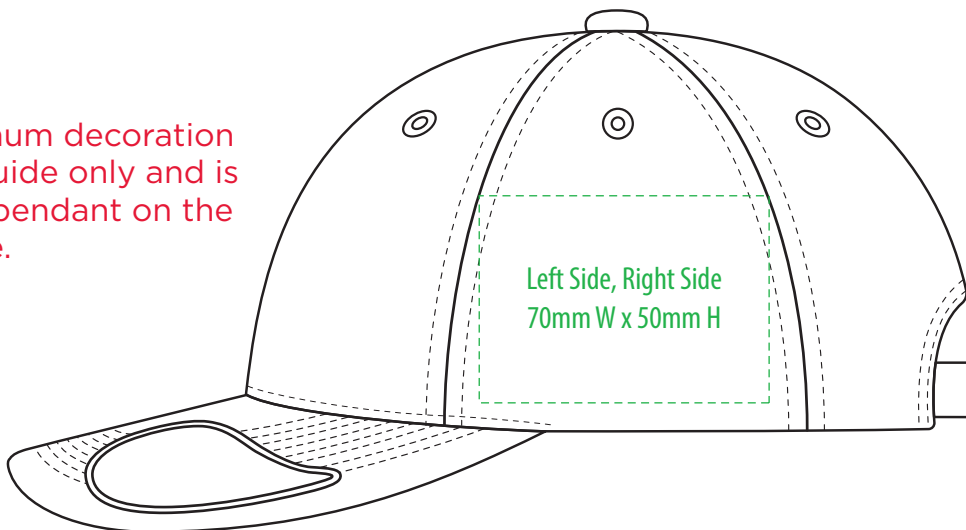

A1400

COLOUR

A1400

NOTE:

The maximum decoration area is a guide only and is greatly dependant on the logo shape.

EMBROIDERY

A1400

NOTE:

The maximum decoration area is a guide only and is greatly dependant on the logo shape.

A1400

NOTE:

The maximum decoration area is a guide only and is greatly dependant on the logo shape.

SUPASUB/SUPAETCH/SUPAFLEX