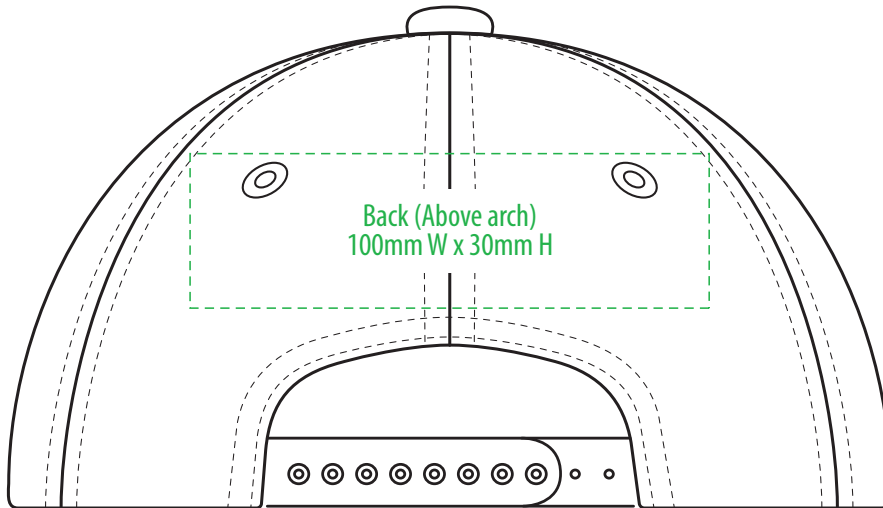

A1400

COLOUR

A1400

NOTE:

The maximum decoration area is a guide only and is greatly dependant on the logo shape.

EMBROIDERY

A1400

NOTE:

The maximum decoration area is a guide only and is greatly dependant on the logo shape.

A1400

NOTE:

The maximum decoration area is a guide only and is greatly dependant on the logo shape.

SUPASUB/SUPAETCH/SUPAFLEX