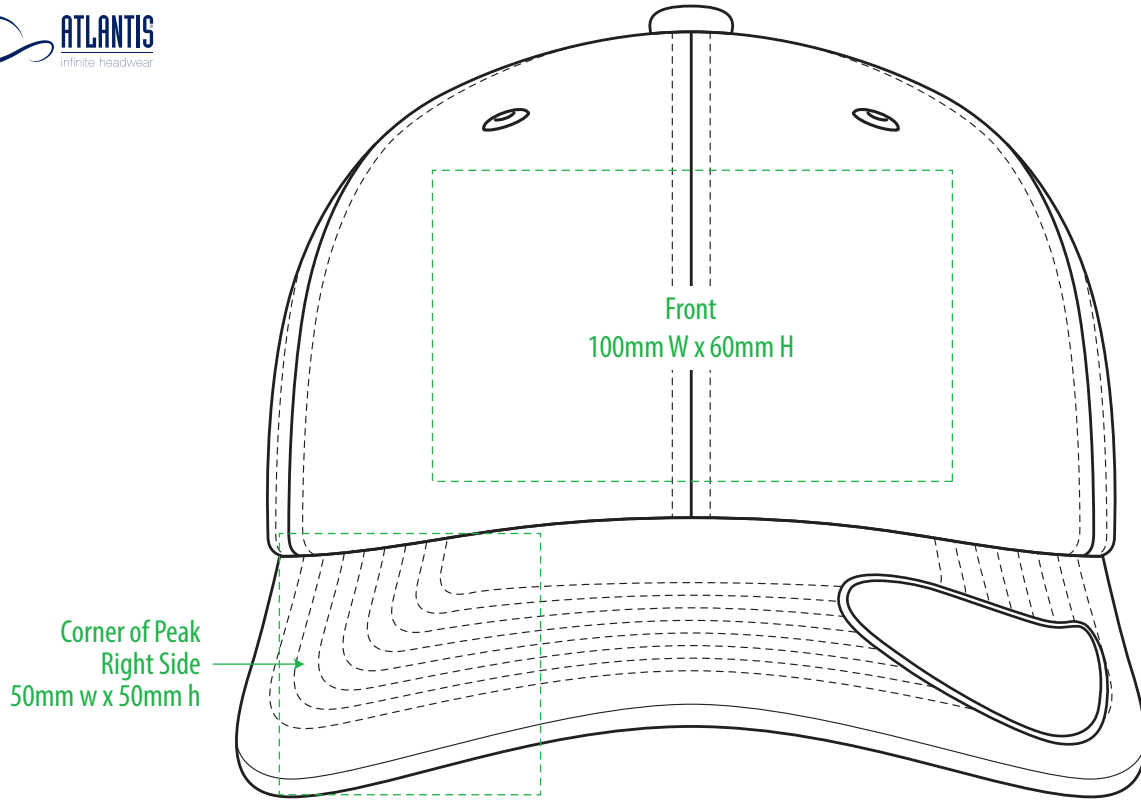

A1400

COLOUR

A1400

NOTE:

The maximum decoration area is a guide only and is greatly dependant on the logo shape.

EMBROIDERY

A1400

NOTE:

The maximum decoration area is a guide only and is greatly dependant on the logo shape.

A1400

NOTE:

The maximum decoration area is a guide only and is greatly dependant on the logo shape.

SUPASUB/SUPAETCH/SUPAFLEX