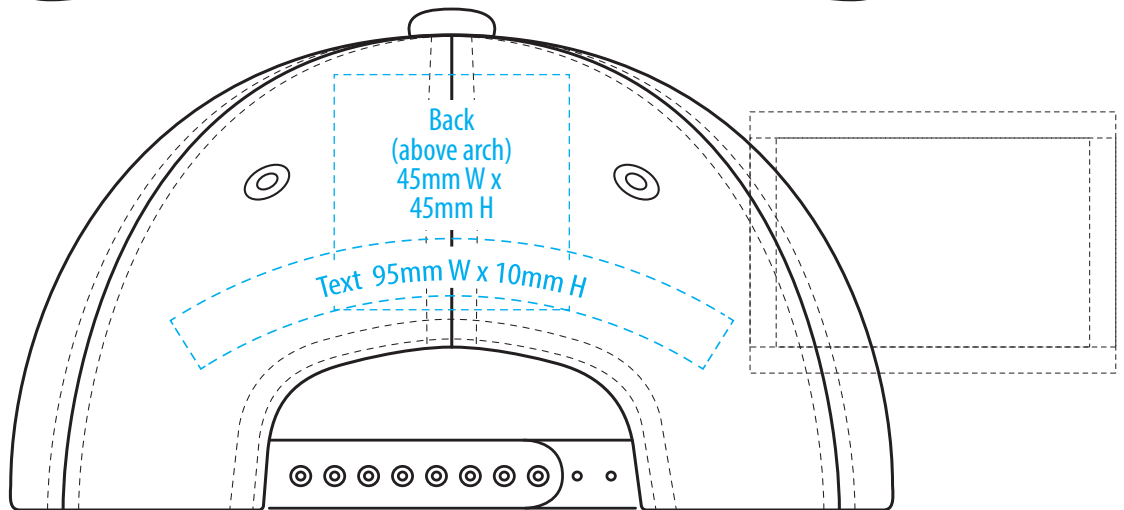

A1400

COLOUR

A1400

NOTE:

The maximum decoration area is a guide only and is greatly dependant on the logo shape.

EMBROIDERY

A1400

NOTE:

The maximum decoration area is a guide only and is greatly dependant on the logo shape.

A1400

NOTE:

The maximum decoration area is a guide only and is greatly dependant on the logo shape.

SUPASUB/SUPAETCH/SUPAFLEX