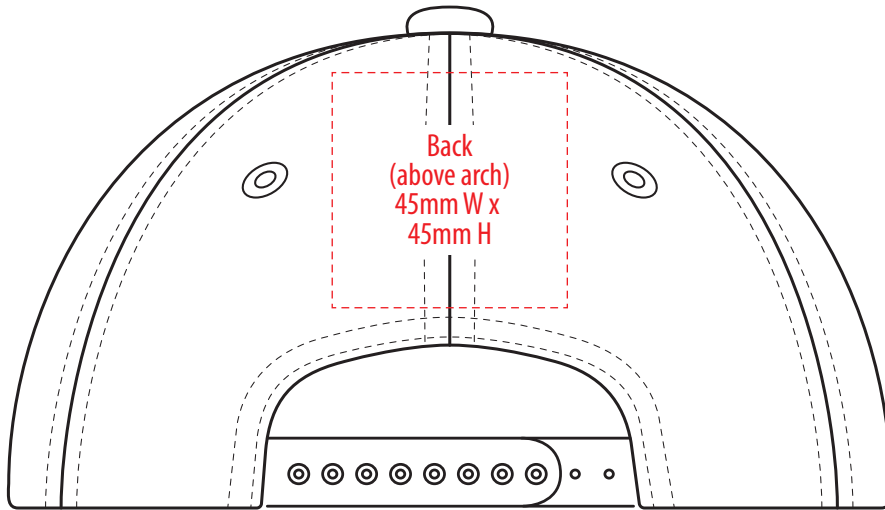

A1400

COLOUR

A1400

NOTE:

The maximum decoration area is a guide only and is greatly dependant on the logo shape.

EMBROIDERY

A1400

NOTE:

The maximum decoration area is a guide only and is greatly dependant on the logo shape.

A1400

NOTE:

The maximum decoration area is a guide only and is greatly dependant on the logo shape.

SUPASUB/SUPAETCH/SUPAFLEX