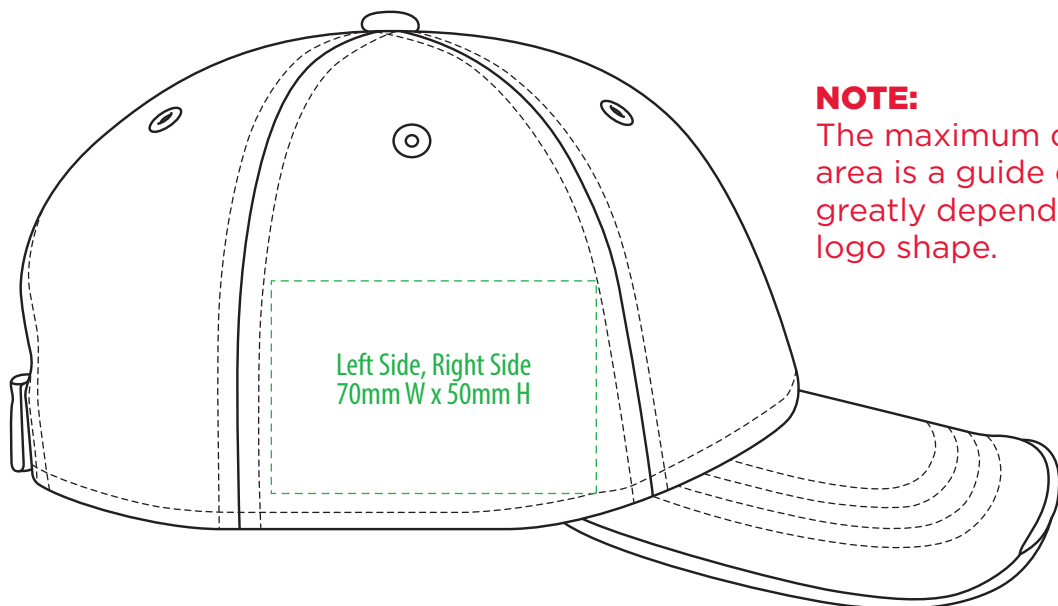

A1300

COLOUR

A1300

NOTE:

The maximum decoration area is a guide only and is greatly dependant on the logo shape.

SUPASUB/SUPAETCH/SUPAFLEX

A1300

NOTE:

The maximum decoration area is a guide only and is greatly dependant on the logo shape.

A1300

NOTE:

The maximum decoration area is a guide only and is greatly dependant on the logo shape.

EMBROIDERY