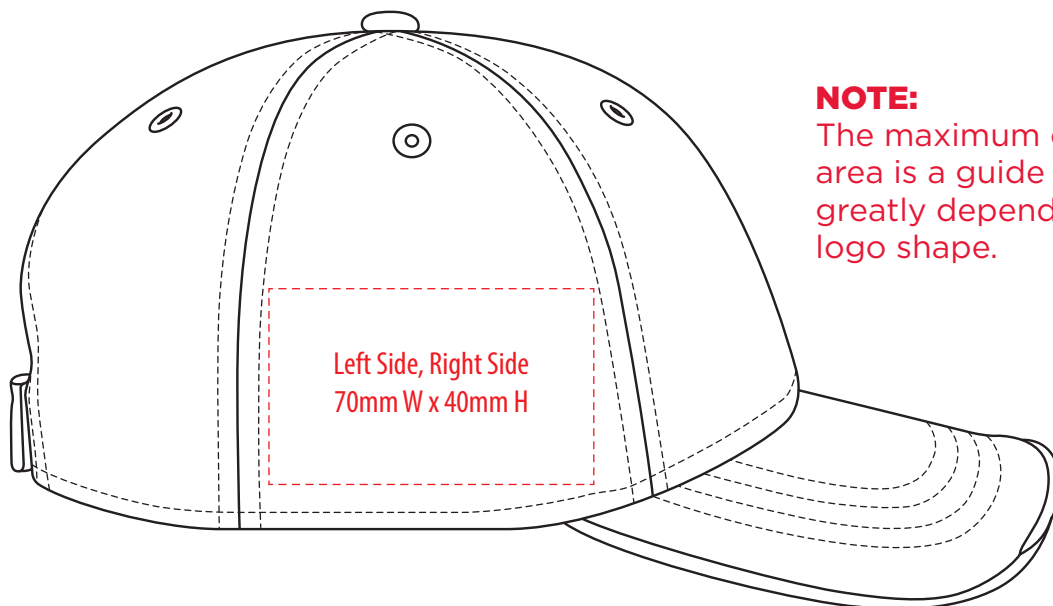

A1300

COLOUR

A1300

NOTE:

The maximum decoration area is a guide only and is greatly dependant on the logo shape.

SUPASUB/SUPAETCH/SUPAFLEX

A1300

NOTE:

The maximum decoration area is a guide only and is greatly dependant on the logo shape.

A1300

NOTE:

The maximum decoration area is a guide only and is greatly dependant on the logo shape.

EMBROIDERY