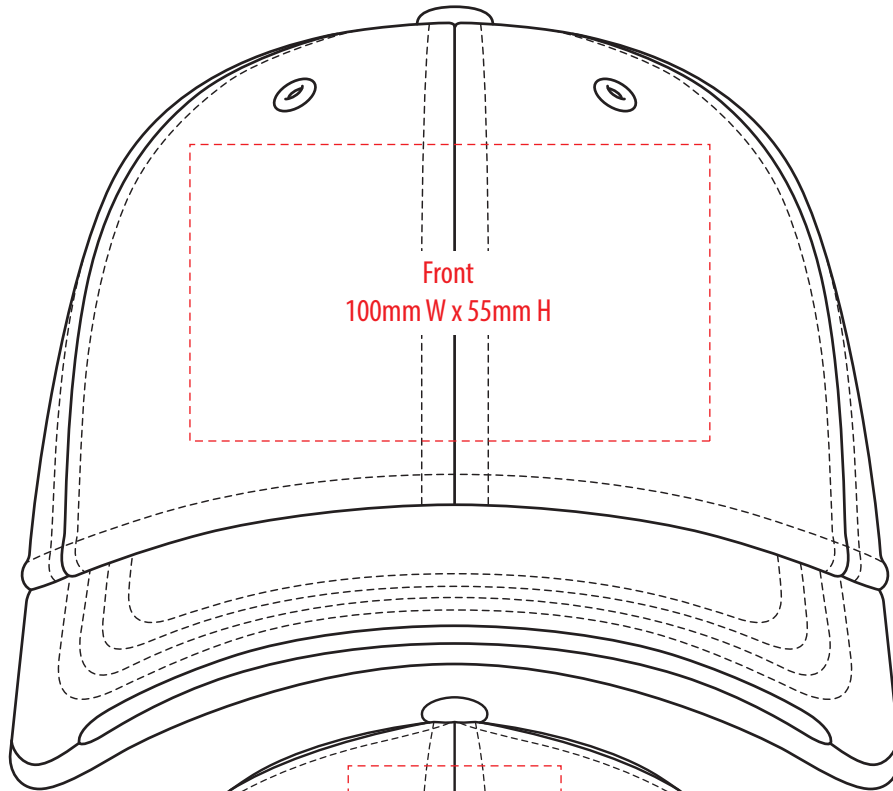

A1300

COLOUR

A1300

NOTE:

The maximum decoration area is a guide only and is greatly dependant on the logo shape.

SUPASUB/SUPAETCH/SUPAFLEX

A1300

NOTE:

The maximum decoration area is a guide only and is greatly dependant on the logo shape.

A1300

NOTE:

The maximum decoration area is a guide only and is greatly dependant on the logo shape.

EMBROIDERY