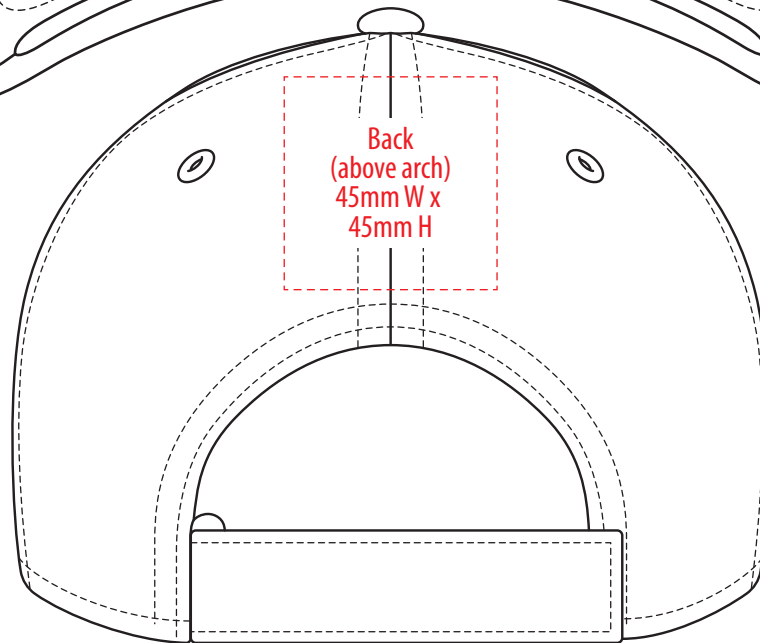

A1300

COLOUR

A1300

NOTE:

The maximum decoration area is a guide only and is greatly dependant on the logo shape.

SUPASUB/SUPAETCH/SUPAFLEX

A1300

NOTE:

The maximum decoration area is a guide only and is greatly dependant on the logo shape.

A1300

NOTE:

The maximum decoration area is a guide only and is greatly dependant on the logo shape.

EMBROIDERY