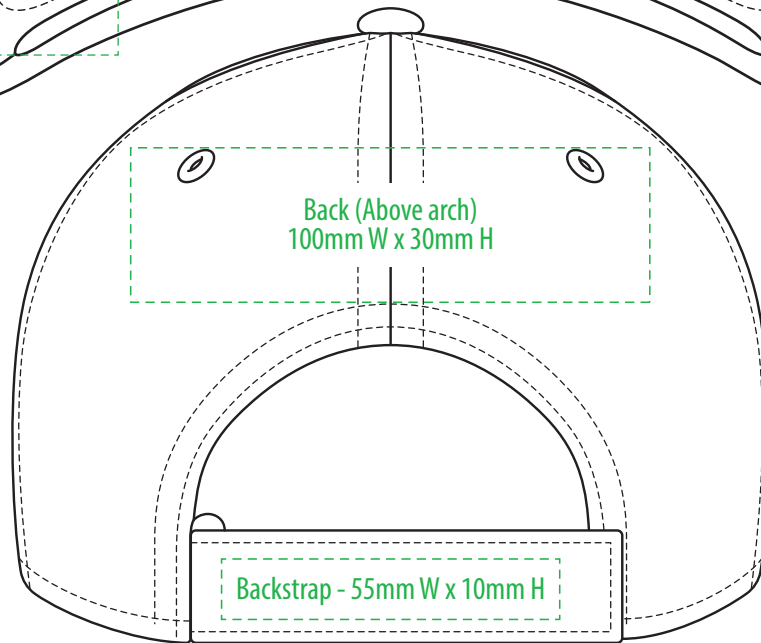

A1300

COLOUR

A1300

NOTE:

The maximum decoration area is a guide only and is greatly dependant on the logo shape.

SUPASUB/SUPAETCH/SUPAFLEX

A1300

NOTE:

The maximum decoration area is a guide only and is greatly dependant on the logo shape.

A1300

NOTE:

The maximum decoration area is a guide only and is greatly dependant on the logo shape.

EMBROIDERY