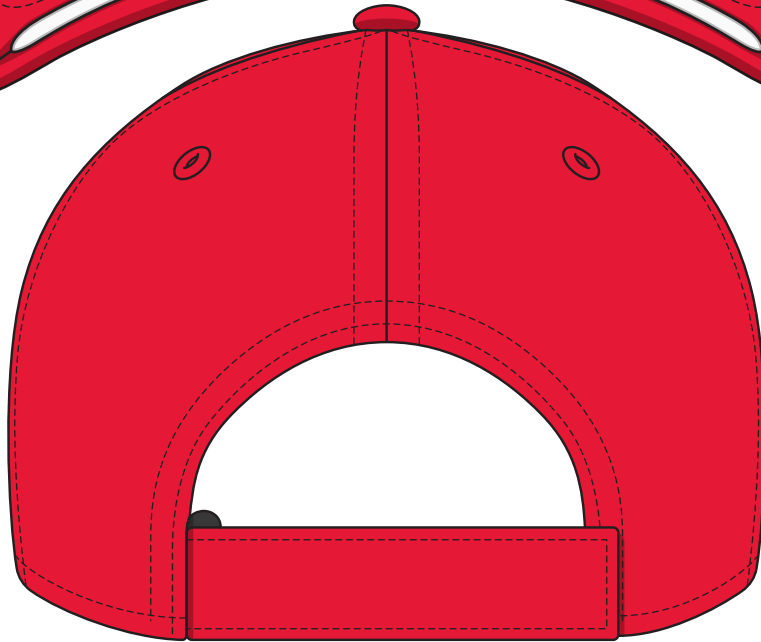

A1300

COLOUR

A1300

NOTE:

The maximum decoration area is a guide only and is greatly dependant on the logo shape.

SUPASUB/SUPAETCH/SUPAFLEX

A1300

NOTE:

The maximum decoration area is a guide only and is greatly dependant on the logo shape.

A1300

NOTE:

The maximum decoration area is a guide only and is greatly dependant on the logo shape.

EMBROIDERY