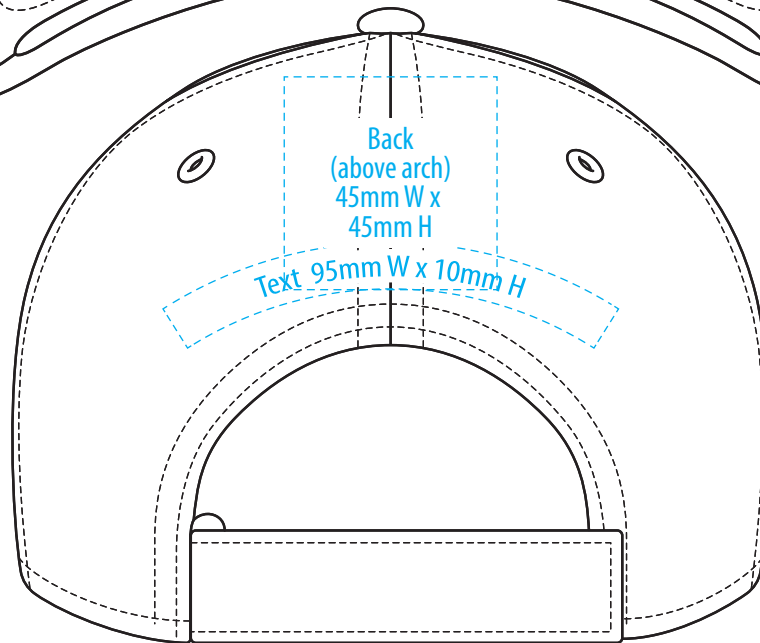

A1300

COLOUR

A1300

NOTE:

The maximum decoration area is a guide only and is greatly dependant on the logo shape.

SUPASUB/SUPAETCH/SUPAFLEX

A1300

NOTE:

The maximum decoration area is a guide only and is greatly dependant on the logo shape.

A1300

NOTE:

The maximum decoration area is a guide only and is greatly dependant on the logo shape.

EMBROIDERY