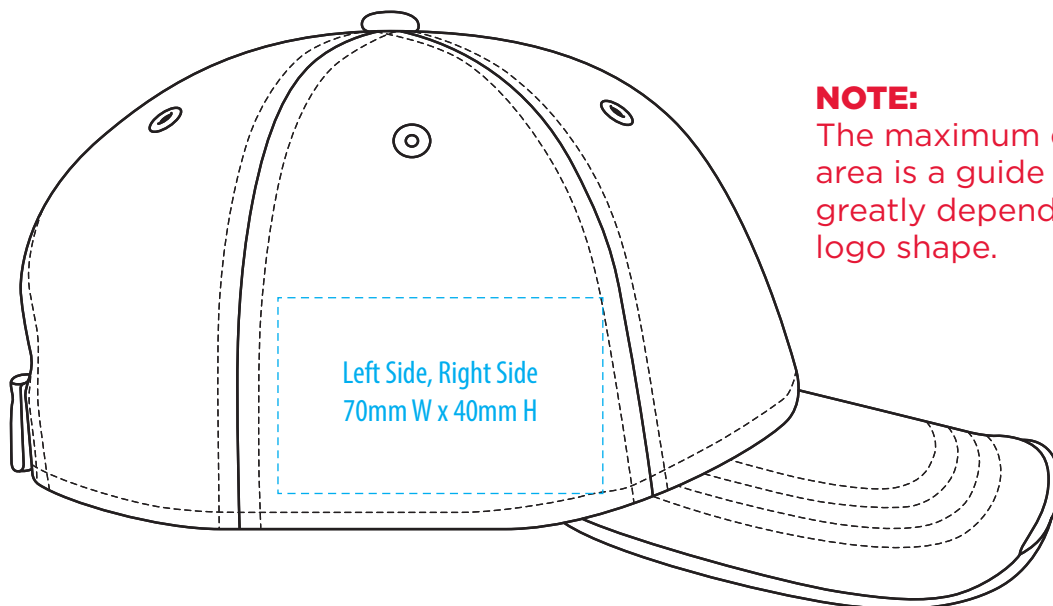

A1300

COLOUR

A1300

NOTE:

The maximum decoration area is a guide only and is greatly dependant on the logo shape.

SUPASUB/SUPAETCH/SUPAFLEX

A1300

NOTE:

The maximum decoration area is a guide only and is greatly dependant on the logo shape.

A1300

NOTE:

The maximum decoration area is a guide only and is greatly dependant on the logo shape.

EMBROIDERY