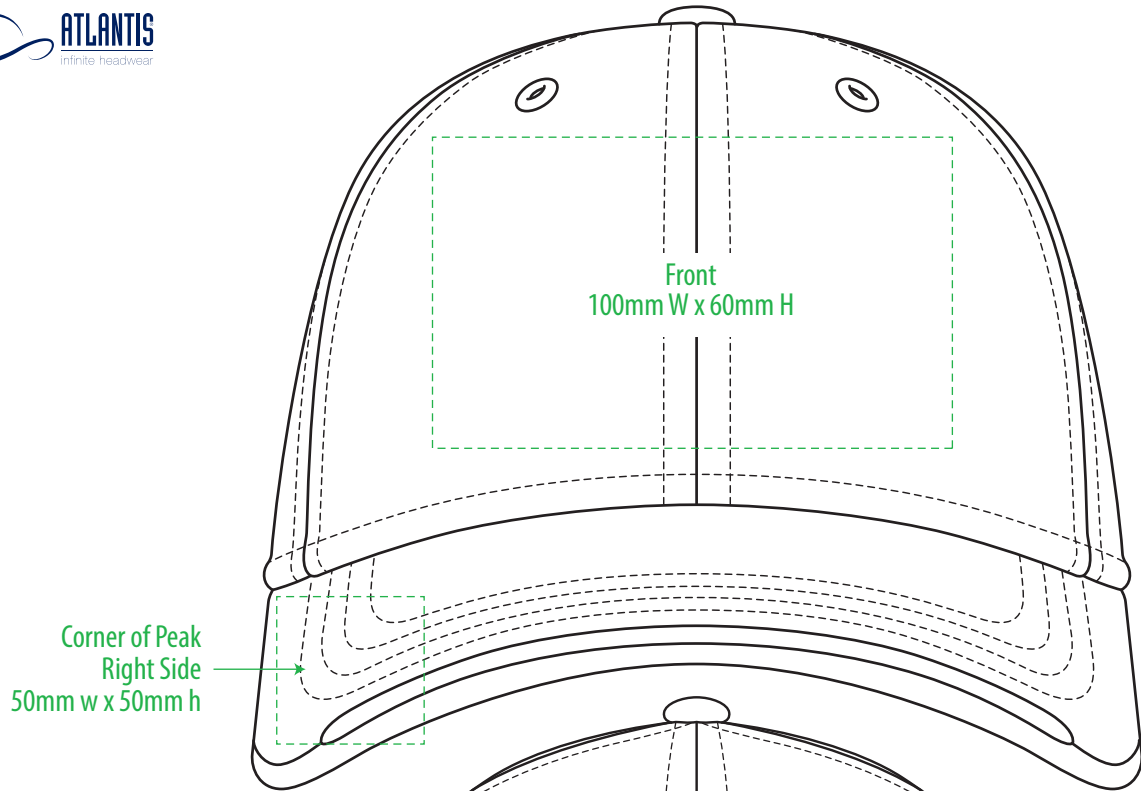

A1300

COLOUR

A1300

NOTE:

The maximum decoration area is a guide only and is greatly dependant on the logo shape.

SUPASUB/SUPAETCH/SUPAFLEX

A1300

NOTE:

The maximum decoration area is a guide only and is greatly dependant on the logo shape.

A1300

NOTE:

The maximum decoration area is a guide only and is greatly dependant on the logo shape.

EMBROIDERY