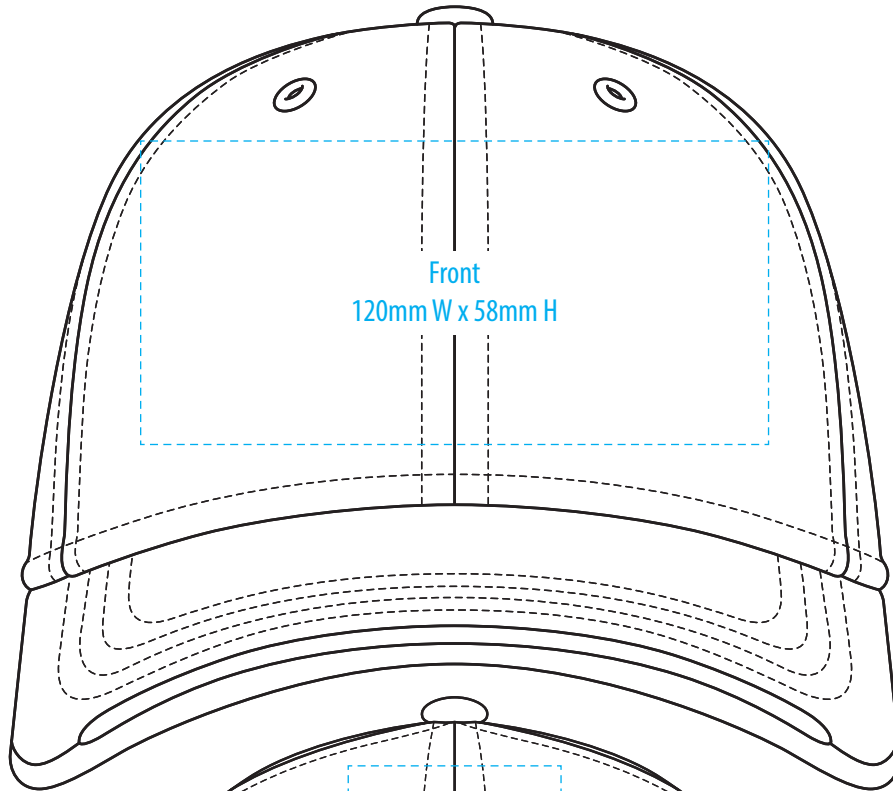

A1300

COLOUR

A1300

NOTE:

The maximum decoration area is a guide only and is greatly dependant on the logo shape.

SUPASUB/SUPAETCH/SUPAFLEX

A1300

NOTE:

The maximum decoration area is a guide only and is greatly dependant on the logo shape.

A1300

NOTE:

The maximum decoration area is a guide only and is greatly dependant on the logo shape.

EMBROIDERY