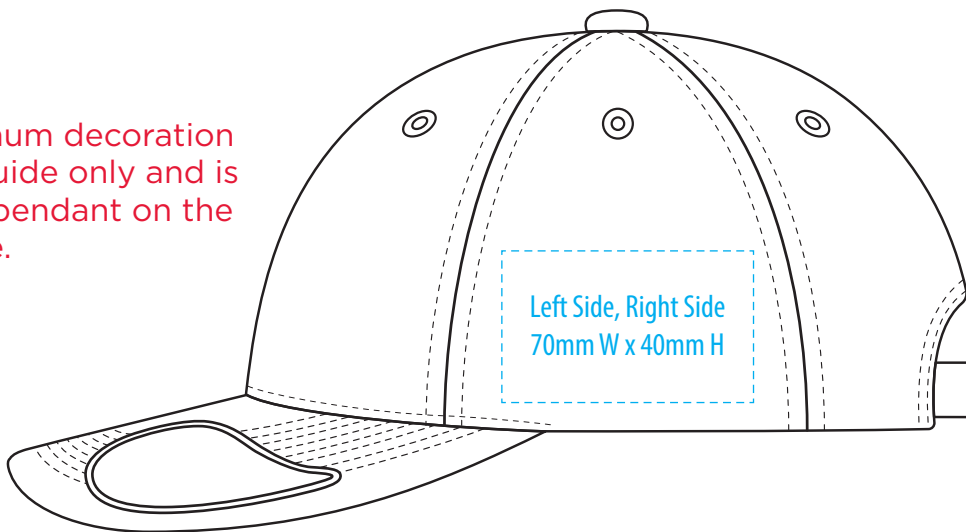

A1250

COLOUR

A1250

NOTE:

The maximum decoration area is a guide only and is greatly dependant on the logo shape.

SUPASUB/SUPAETCH/SUPAFLEX

A1250

NOTE:

The maximum decoration area is a guide only and is greatly dependant on the logo shape.

A1250

NOTE:

The maximum decoration area is a guide only and is greatly dependant on the logo shape.

EMBROIDERY