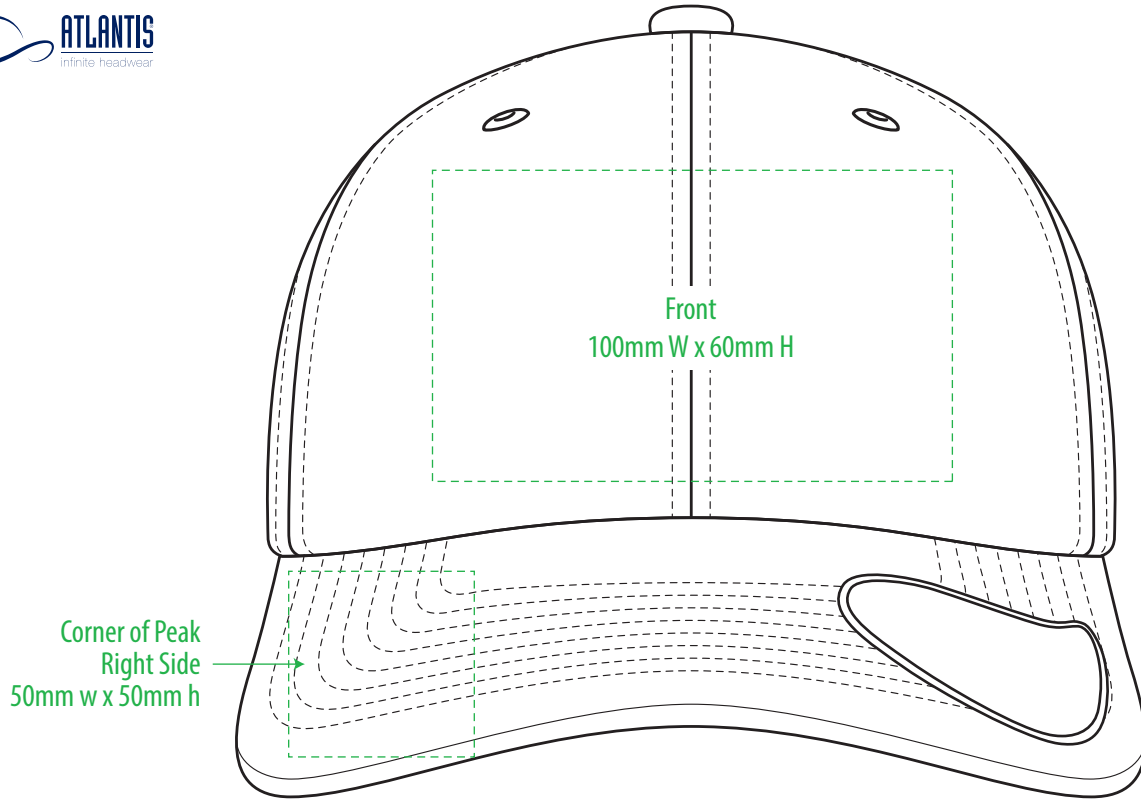

A1250

COLOUR

A1250

NOTE:

The maximum decoration area is a guide only and is greatly dependant on the logo shape.

SUPASUB/SUPAETCH/SUPAFLEX

A1250

NOTE:

The maximum decoration area is a guide only and is greatly dependant on the logo shape.

A1250

NOTE:

The maximum decoration area is a guide only and is greatly dependant on the logo shape.

EMBROIDERY