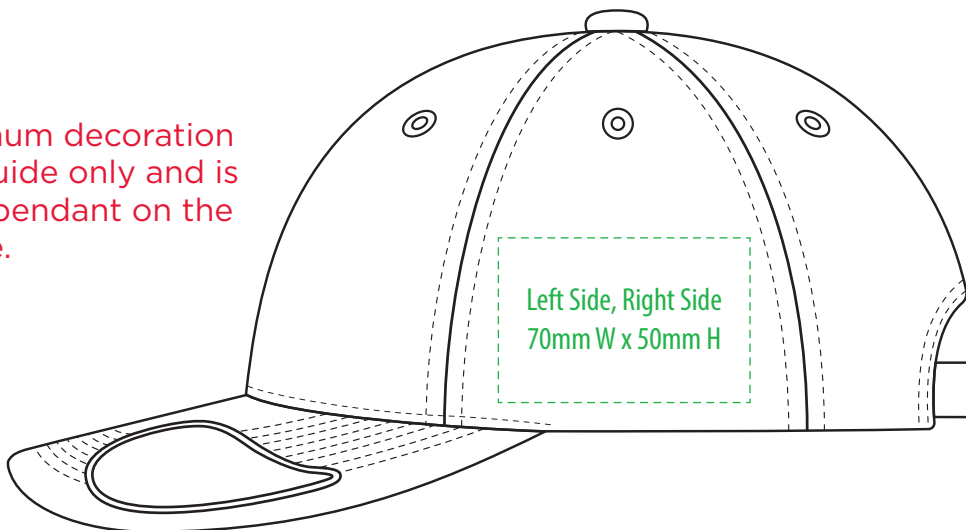

A1250

COLOUR

A1250

NOTE:

The maximum decoration area is a guide only and is greatly dependant on the logo shape.

SUPASUB/SUPAETCH/SUPAFLEX

A1250

NOTE:

The maximum decoration area is a guide only and is greatly dependant on the logo shape.

A1250

NOTE:

The maximum decoration area is a guide only and is greatly dependant on the logo shape.

EMBROIDERY