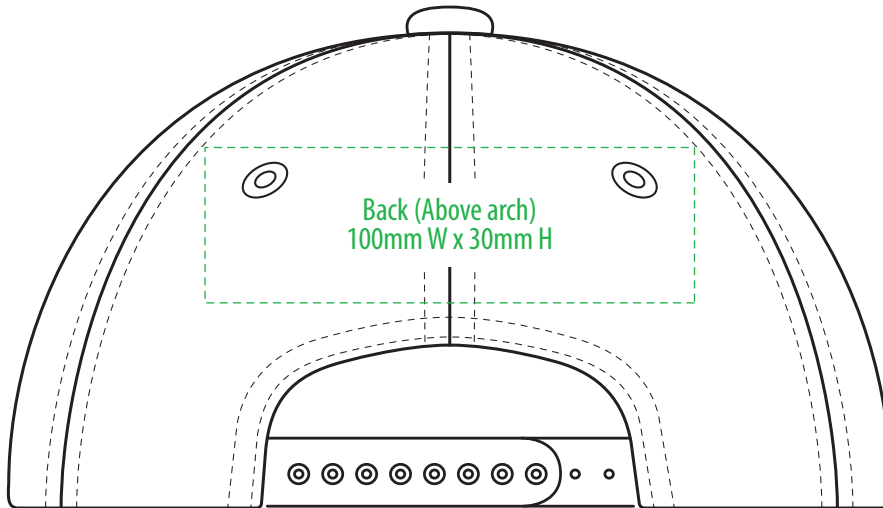

A1250

COLOUR

A1250

NOTE:

The maximum decoration area is a guide only and is greatly dependant on the logo shape.

SUPASUB/SUPAETCH/SUPAFLEX

A1250

NOTE:

The maximum decoration area is a guide only and is greatly dependant on the logo shape.

A1250

NOTE:

The maximum decoration area is a guide only and is greatly dependant on the logo shape.

EMBROIDERY