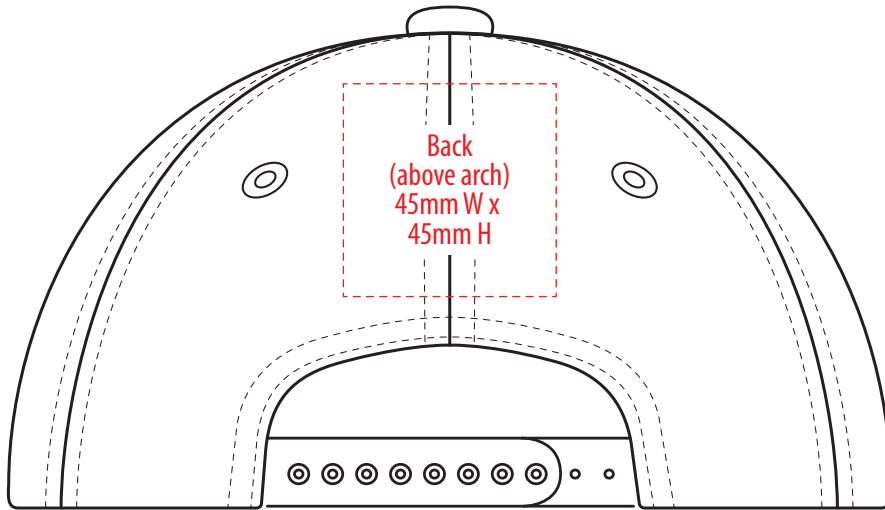

A1250

COLOUR

A1250

NOTE:

The maximum decoration area is a guide only and is greatly dependant on the logo shape.

SUPASUB/SUPAETCH/SUPAFLEX

A1250

NOTE:

The maximum decoration area is a guide only and is greatly dependant on the logo shape.

A1250

NOTE:

The maximum decoration area is a guide only and is greatly dependant on the logo shape.

EMBROIDERY