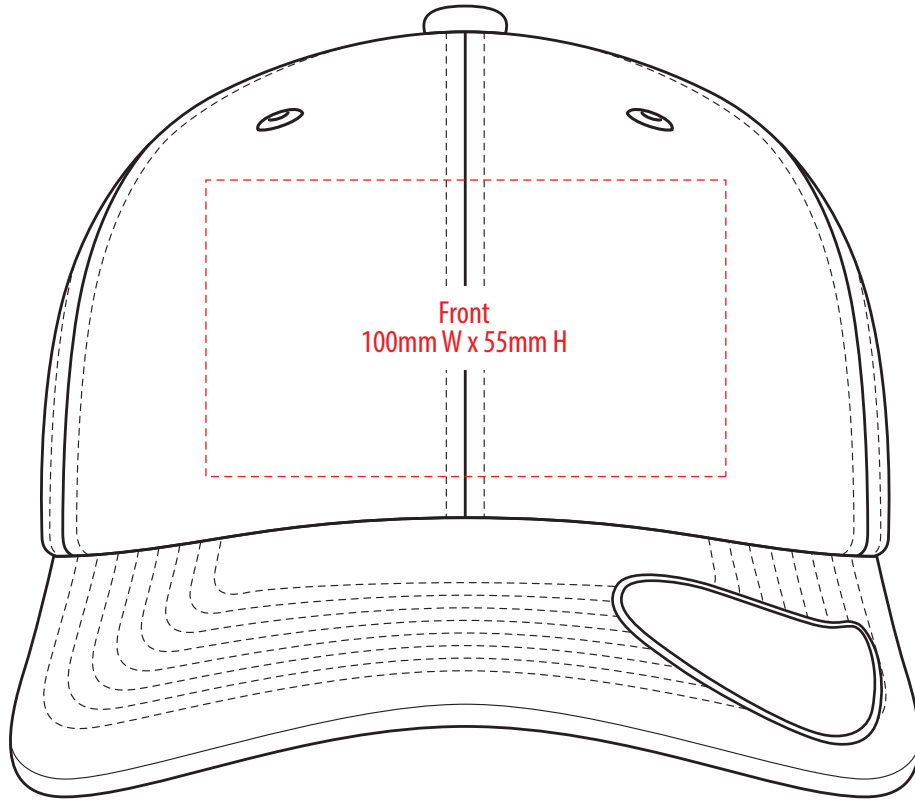

A1250

COLOUR

A1250

NOTE:

The maximum decoration area is a guide only and is greatly dependant on the logo shape.

SUPASUB/SUPAETCH/SUPAFLEX

A1250

NOTE:

The maximum decoration area is a guide only and is greatly dependant on the logo shape.

A1250

NOTE:

The maximum decoration area is a guide only and is greatly dependant on the logo shape.

EMBROIDERY