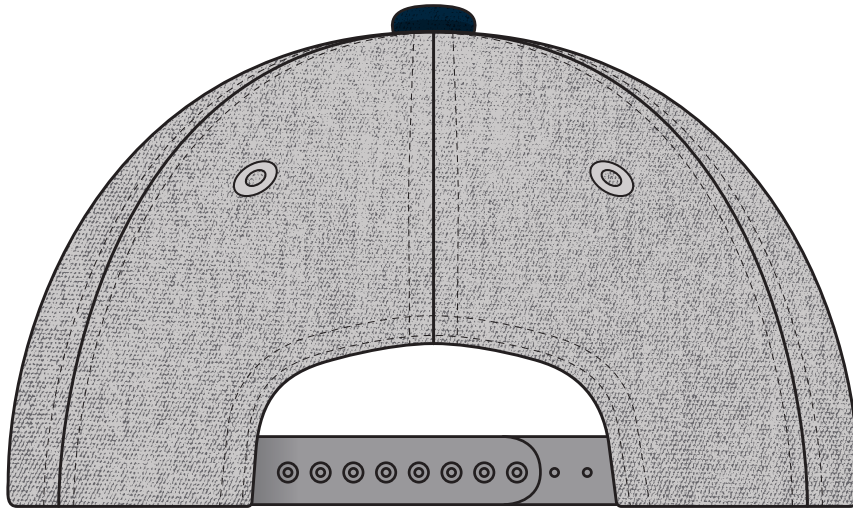

A1250

COLOUR

A1250

NOTE:

The maximum decoration area is a guide only and is greatly dependant on the logo shape.

SUPASUB/SUPAETCH/SUPAFLEX

A1250

NOTE:

The maximum decoration area is a guide only and is greatly dependant on the logo shape.

A1250

NOTE:

The maximum decoration area is a guide only and is greatly dependant on the logo shape.

EMBROIDERY