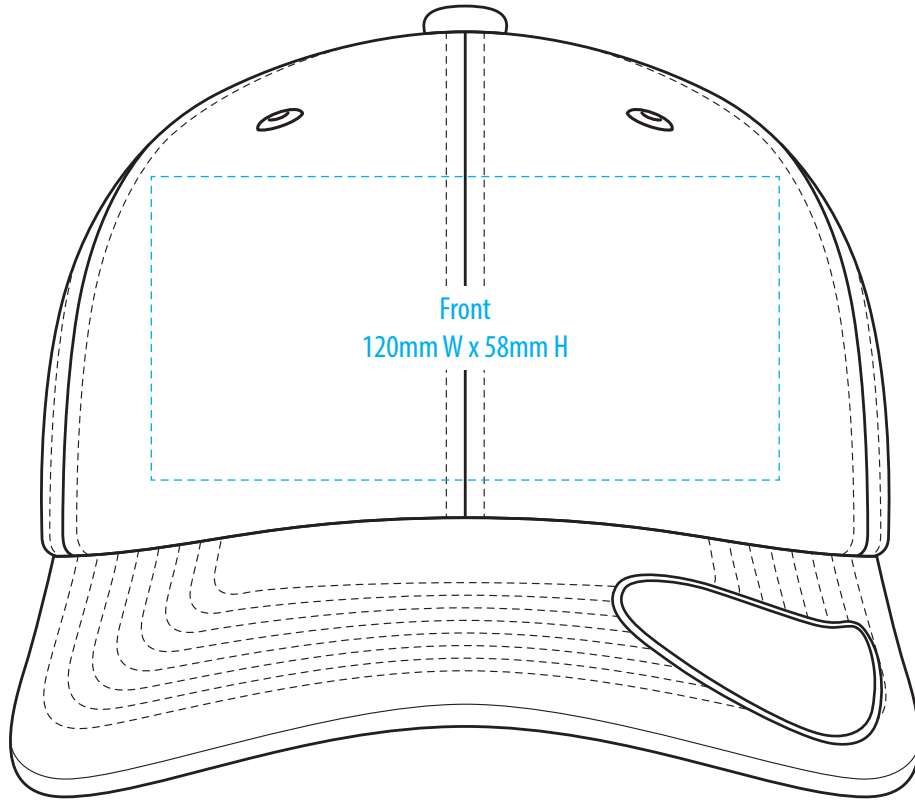

A1250

COLOUR

A1250

NOTE:

The maximum decoration area is a guide only and is greatly dependant on the logo shape.

SUPASUB/SUPAETCH/SUPAFLEX

A1250

NOTE:

The maximum decoration area is a guide only and is greatly dependant on the logo shape.

A1250

NOTE:

The maximum decoration area is a guide only and is greatly dependant on the logo shape.

EMBROIDERY