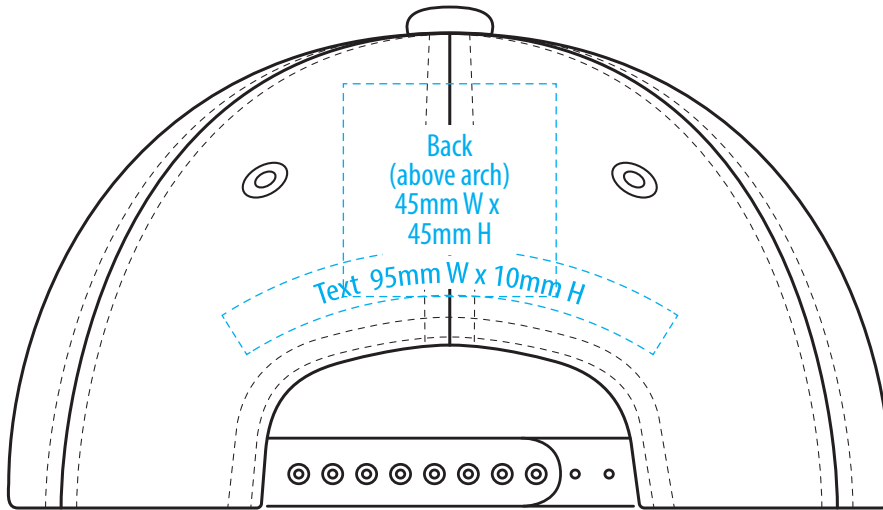

A1250

COLOUR

A1250

NOTE:

The maximum decoration area is a guide only and is greatly dependant on the logo shape.

SUPASUB/SUPAETCH/SUPAFLEX

A1250

NOTE:

The maximum decoration area is a guide only and is greatly dependant on the logo shape.

A1250

NOTE:

The maximum decoration area is a guide only and is greatly dependant on the logo shape.

EMBROIDERY