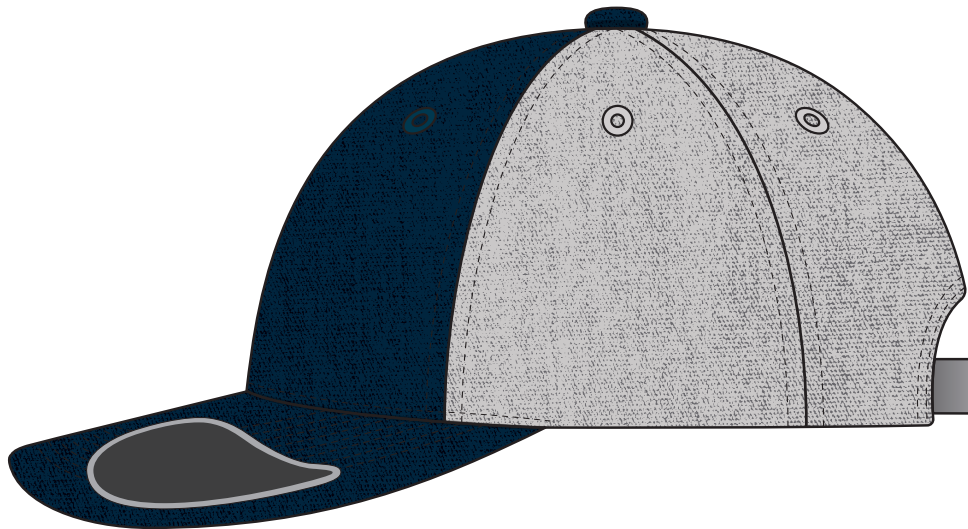

A1250

COLOUR

A1250

NOTE:

The maximum decoration area is a guide only and is greatly dependant on the logo shape.

SUPASUB/SUPAETCH/SUPAFLEX

A1250

NOTE:

The maximum decoration area is a guide only and is greatly dependant on the logo shape.

A1250

NOTE:

The maximum decoration area is a guide only and is greatly dependant on the logo shape.

EMBROIDERY