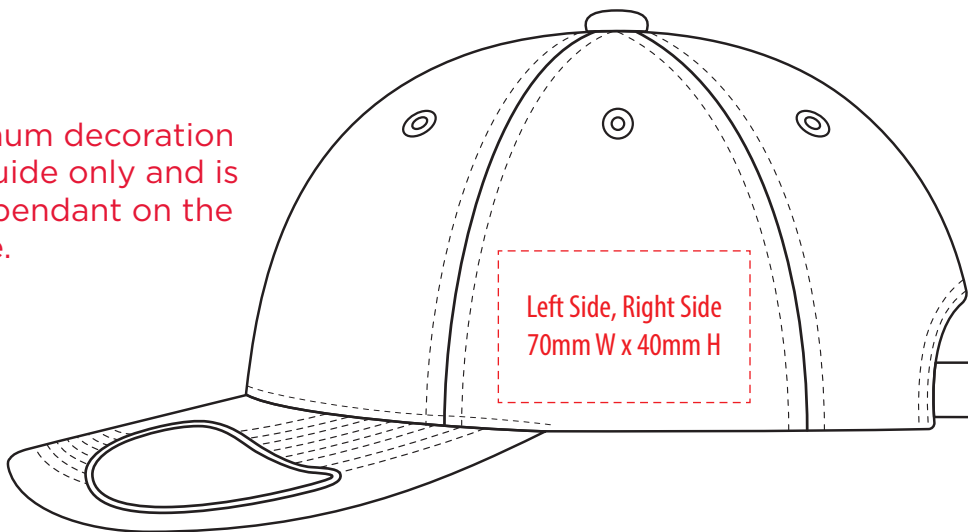

A1250

COLOUR

A1250

NOTE:

The maximum decoration area is a guide only and is greatly dependant on the logo shape.

SUPASUB/SUPAETCH/SUPAFLEX

A1250

NOTE:

The maximum decoration area is a guide only and is greatly dependant on the logo shape.

A1250

NOTE:

The maximum decoration area is a guide only and is greatly dependant on the logo shape.

EMBROIDERY