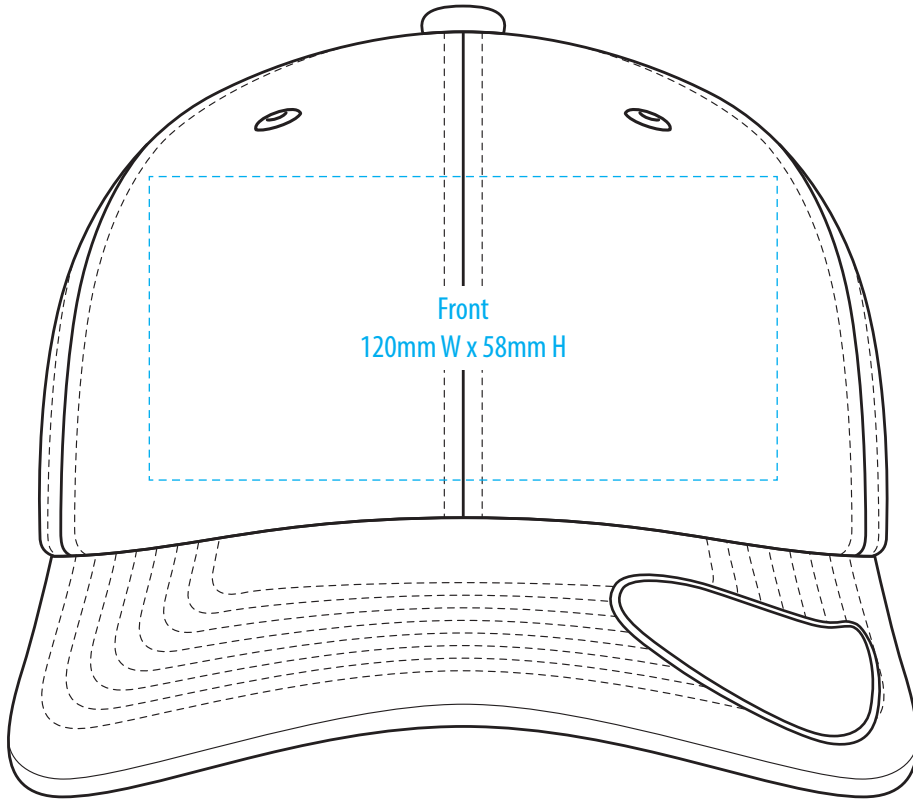

A1150

COLOUR

A1150

NOTE:

The maximum decoration area is a guide only and is greatly dependant on the logo shape.

SUPASUB/SUPAETCH/SUPAFLEX

A1150

NOTE:

The maximum decoration area is a guide only and is greatly dependant on the logo shape.

A1150

NOTE:

The maximum decoration area is a guide only and is greatly dependant on the logo shape.

EMBROIDERY