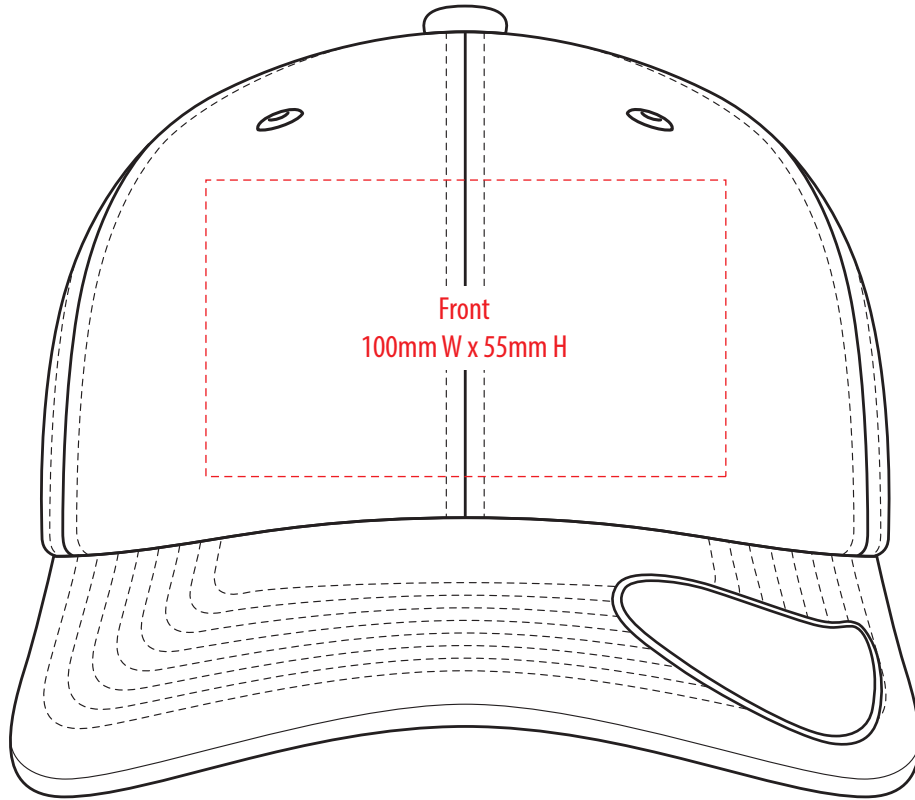

A1150

COLOUR

A1150

NOTE:

The maximum decoration area is a guide only and is greatly dependant on the logo shape.

SUPASUB/SUPAETCH/SUPAFLEX

A1150

NOTE:

The maximum decoration area is a guide only and is greatly dependant on the logo shape.

A1150

NOTE:

The maximum decoration area is a guide only and is greatly dependant on the logo shape.

EMBROIDERY