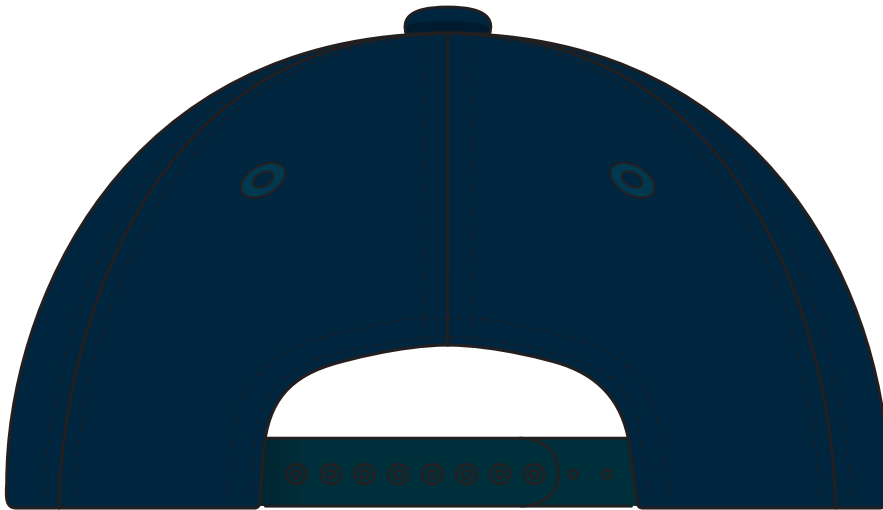

A1150

COLOUR

A1150

NOTE:

The maximum decoration area is a guide only and is greatly dependant on the logo shape.

SUPASUB/SUPAETCH/SUPAFLEX

A1150

NOTE:

The maximum decoration area is a guide only and is greatly dependant on the logo shape.

A1150

NOTE:

The maximum decoration area is a guide only and is greatly dependant on the logo shape.

EMBROIDERY