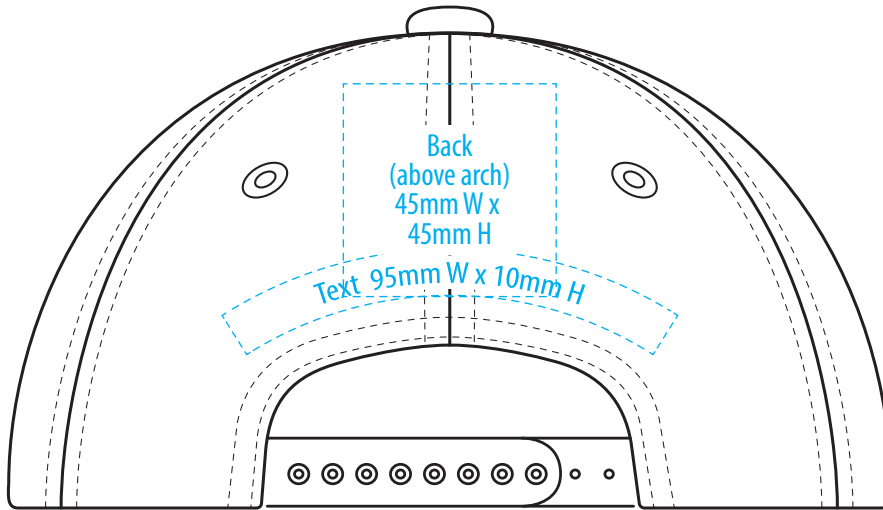

A1150

COLOUR

A1150

NOTE:

The maximum decoration area is a guide only and is greatly dependant on the logo shape.

SUPASUB/SUPAETCH/SUPAFLEX

A1150

NOTE:

The maximum decoration area is a guide only and is greatly dependant on the logo shape.

A1150

NOTE:

The maximum decoration area is a guide only and is greatly dependant on the logo shape.

EMBROIDERY