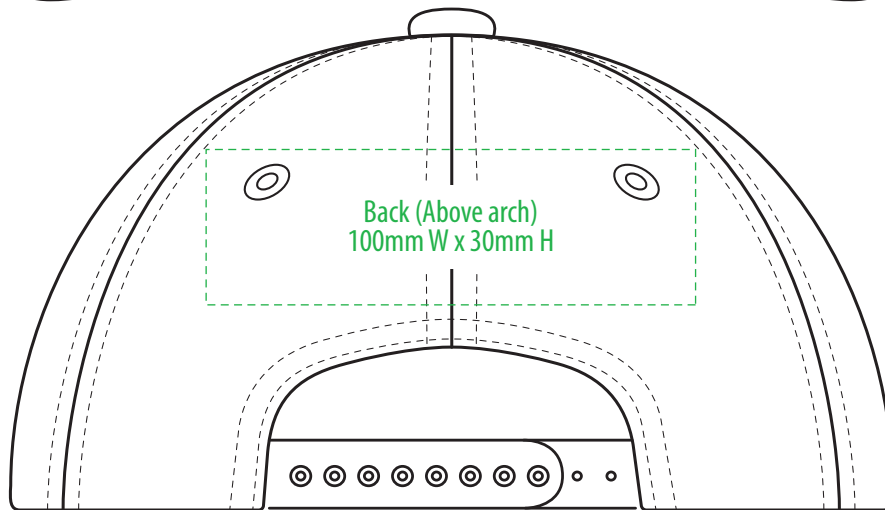

A1150

COLOUR

A1150

NOTE:

The maximum decoration area is a guide only and is greatly dependant on the logo shape.

SUPASUB/SUPAETCH/SUPAFLEX

A1150

NOTE:

The maximum decoration area is a guide only and is greatly dependant on the logo shape.

A1150

NOTE:

The maximum decoration area is a guide only and is greatly dependant on the logo shape.

EMBROIDERY