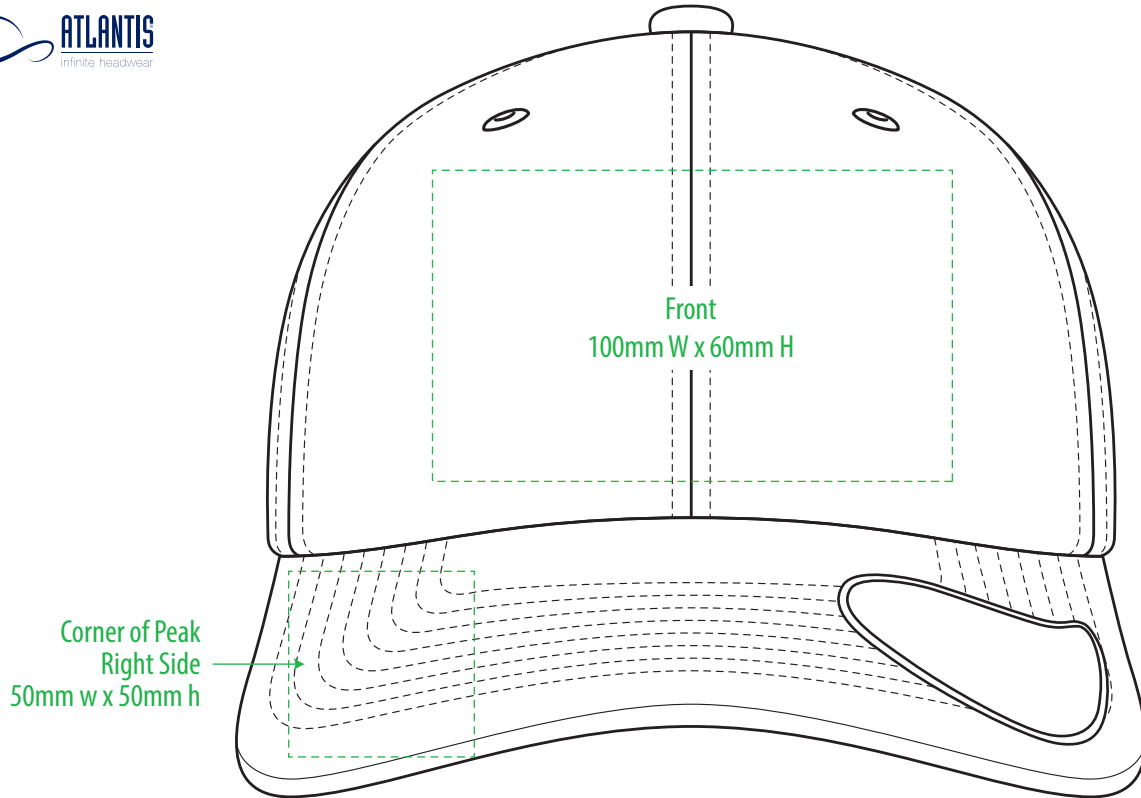

A1150

COLOUR

A1150

NOTE:

The maximum decoration area is a guide only and is greatly dependant on the logo shape.

SUPASUB/SUPAETCH/SUPAFLEX

A1150

NOTE:

The maximum decoration area is a guide only and is greatly dependant on the logo shape.

A1150

NOTE:

The maximum decoration area is a guide only and is greatly dependant on the logo shape.

EMBROIDERY