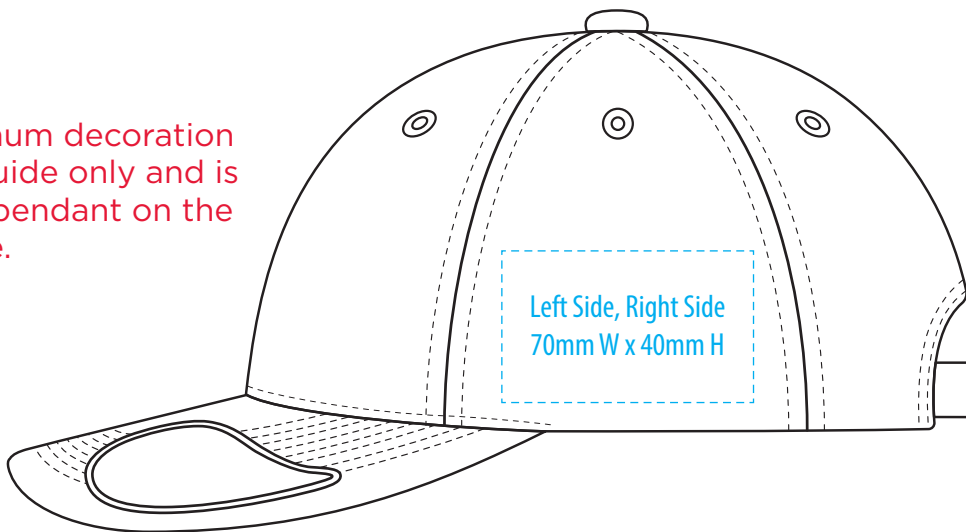

A1150

COLOUR

A1150

NOTE:

The maximum decoration area is a guide only and is greatly dependant on the logo shape.

SUPASUB/SUPAETCH/SUPAFLEX

A1150

NOTE:

The maximum decoration area is a guide only and is greatly dependant on the logo shape.

A1150

NOTE:

The maximum decoration area is a guide only and is greatly dependant on the logo shape.

EMBROIDERY