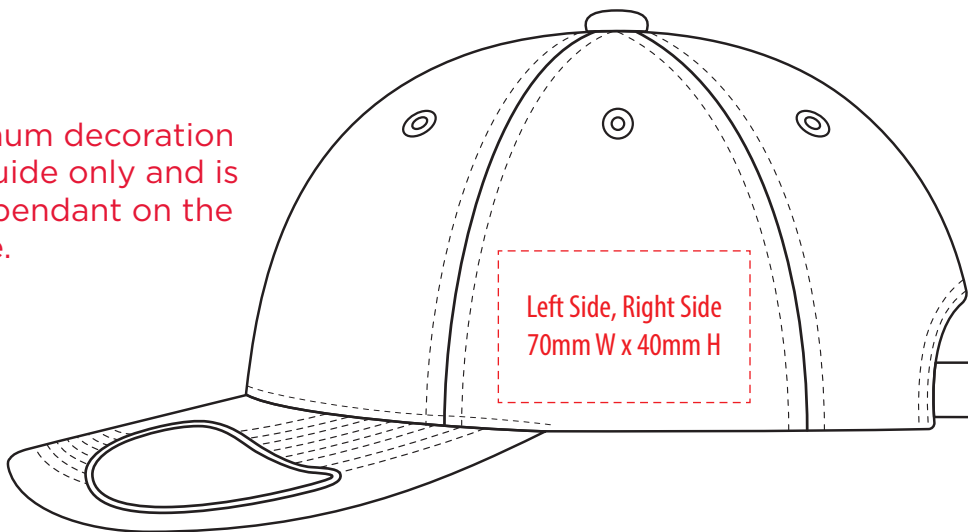

A1150

COLOUR

A1150

NOTE:

The maximum decoration area is a guide only and is greatly dependant on the logo shape.

SUPASUB/SUPAETCH/SUPAFLEX

A1150

NOTE:

The maximum decoration area is a guide only and is greatly dependant on the logo shape.

A1150

NOTE:

The maximum decoration area is a guide only and is greatly dependant on the logo shape.

EMBROIDERY