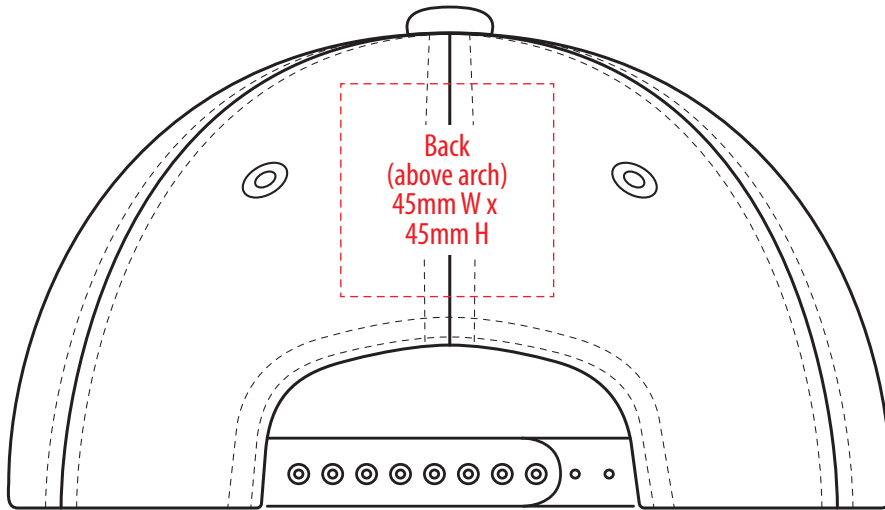

A1150

COLOUR

A1150

NOTE:

The maximum decoration area is a guide only and is greatly dependant on the logo shape.

SUPASUB/SUPAETCH/SUPAFLEX

A1150

NOTE:

The maximum decoration area is a guide only and is greatly dependant on the logo shape.

A1150

NOTE:

The maximum decoration area is a guide only and is greatly dependant on the logo shape.

EMBROIDERY