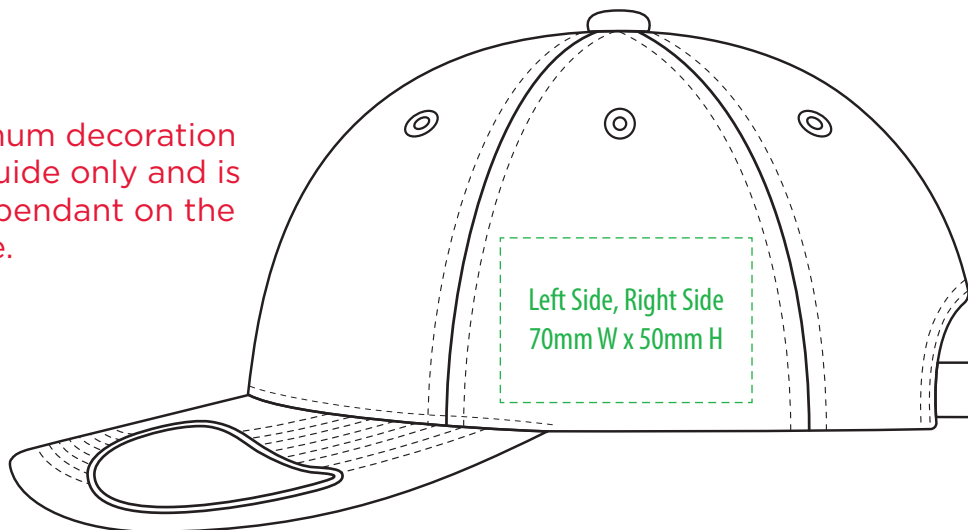

A1150

COLOUR

A1150

NOTE:

The maximum decoration area is a guide only and is greatly dependant on the logo shape.

SUPASUB/SUPAETCH/SUPAFLEX

A1150

NOTE:

The maximum decoration area is a guide only and is greatly dependant on the logo shape.

A1150

NOTE:

The maximum decoration area is a guide only and is greatly dependant on the logo shape.

EMBROIDERY