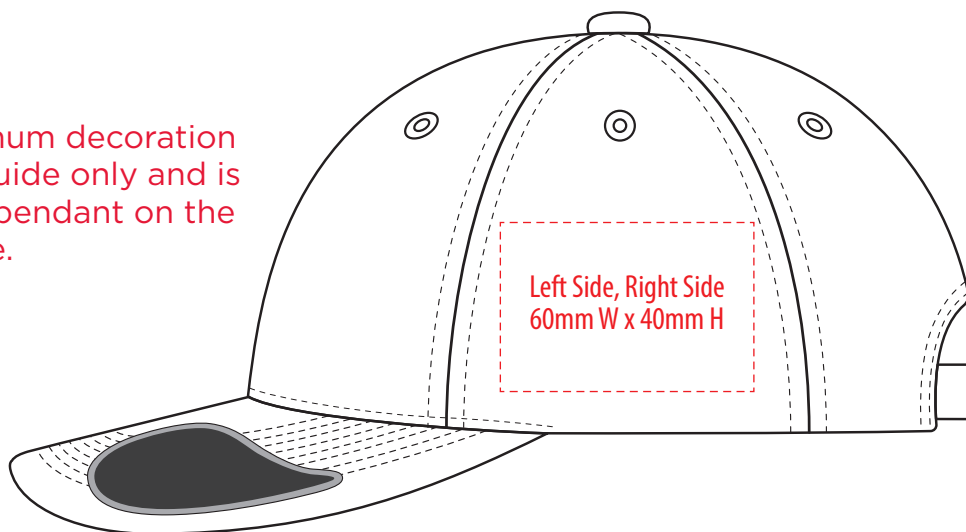

A1050

COLOUR

A1050

NOTE:

The maximum decoration area is a guide only and is greatly dependant on the logo shape.

EMBROIDERY

A1050

NOTE:

The maximum decoration area is a guide only and is greatly dependant on the logo shape.

A1050

NOTE:

The maximum decoration area is a guide only and is greatly dependant on the logo shape.

SUPASUB/SUPAETCH/SUPAFLEX