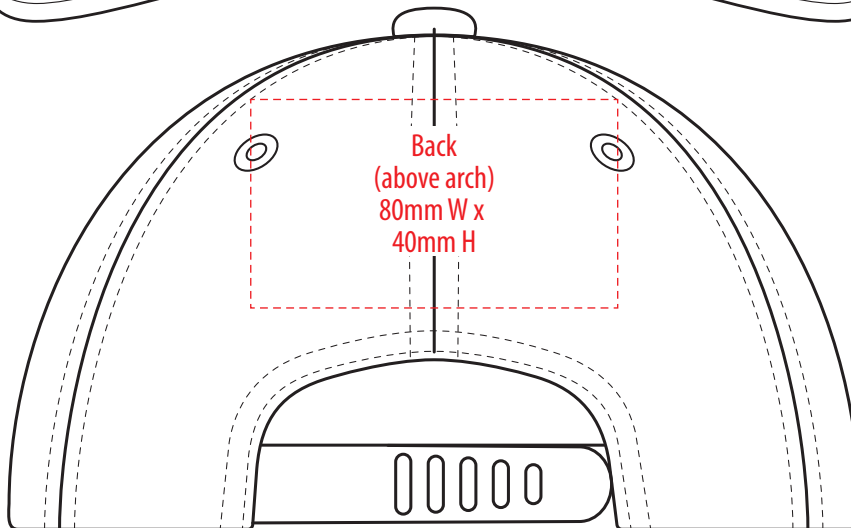

A1050

COLOUR

A1050

NOTE:

The maximum decoration area is a guide only and is greatly dependant on the logo shape.

EMBROIDERY

A1050

NOTE:

The maximum decoration area is a guide only and is greatly dependant on the logo shape.

A1050

NOTE:

The maximum decoration area is a guide only and is greatly dependant on the logo shape.

SUPASUB/SUPAETCH/SUPAFLEX