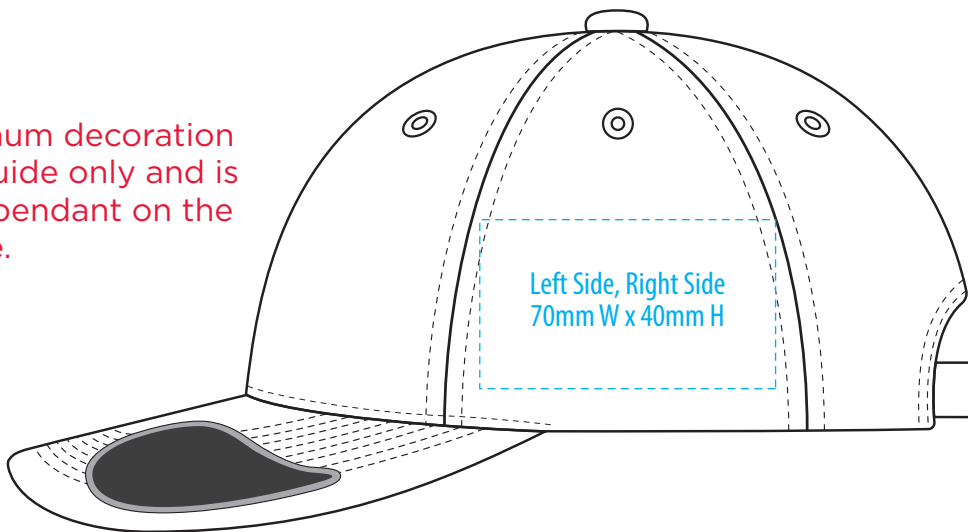

A1050

COLOUR

A1050

NOTE:

The maximum decoration area is a guide only and is greatly dependant on the logo shape.

EMBROIDERY

A1050

NOTE:

The maximum decoration area is a guide only and is greatly dependant on the logo shape.

A1050

NOTE:

The maximum decoration area is a guide only and is greatly dependant on the logo shape.

SUPASUB/SUPAETCH/SUPAFLEX