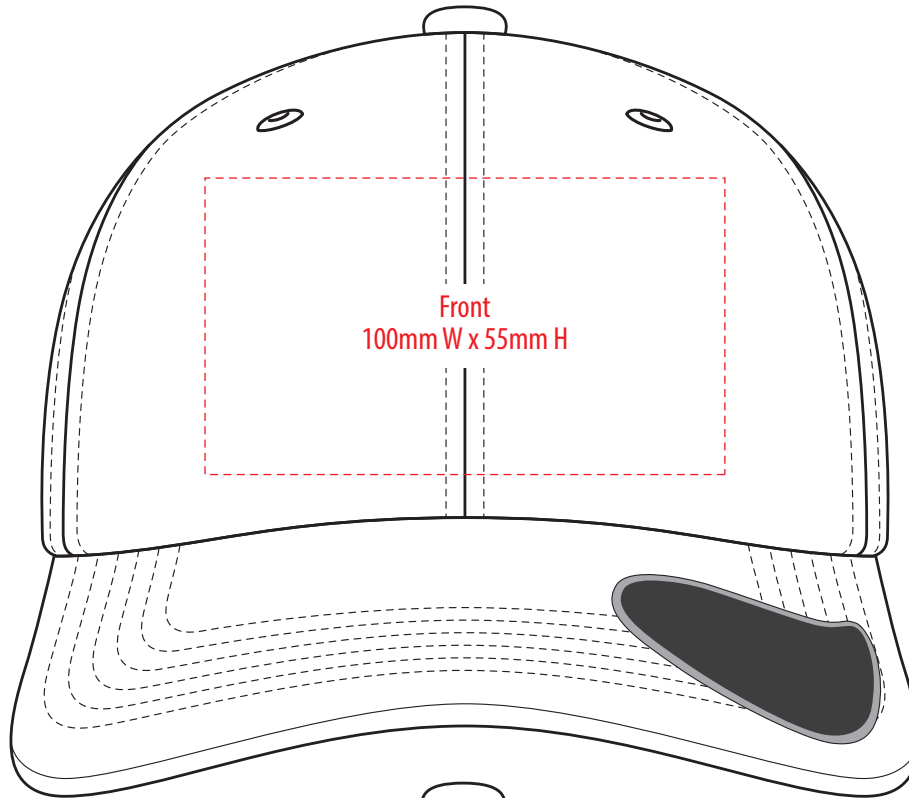

A1050

COLOUR

A1050

NOTE:

The maximum decoration area is a guide only and is greatly dependant on the logo shape.

EMBROIDERY

A1050

NOTE:

The maximum decoration area is a guide only and is greatly dependant on the logo shape.

A1050

NOTE:

The maximum decoration area is a guide only and is greatly dependant on the logo shape.

SUPASUB/SUPAETCH/SUPAFLEX