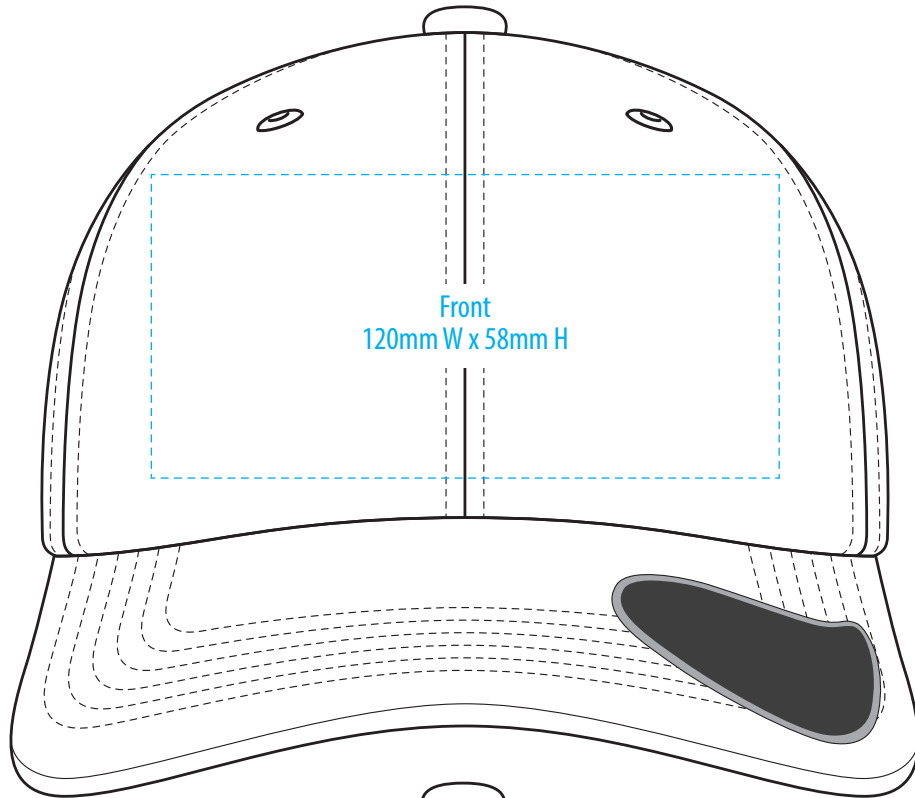

A1050

COLOUR

A1050

NOTE:

The maximum decoration area is a guide only and is greatly dependant on the logo shape.

EMBROIDERY

A1050

NOTE:

The maximum decoration area is a guide only and is greatly dependant on the logo shape.

A1050

NOTE:

The maximum decoration area is a guide only and is greatly dependant on the logo shape.

SUPASUB/SUPAETCH/SUPAFLEX