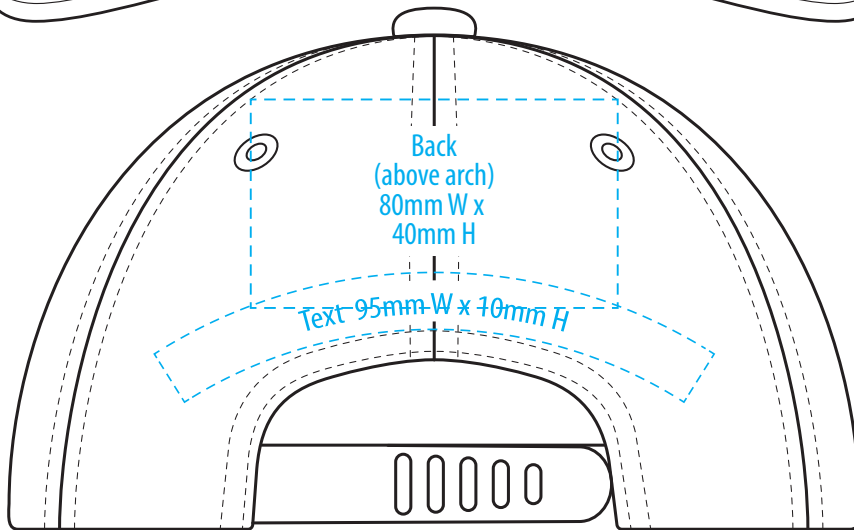

A1050

COLOUR

A1050

NOTE:

The maximum decoration area is a guide only and is greatly dependant on the logo shape.

EMBROIDERY

A1050

NOTE:

The maximum decoration area is a guide only and is greatly dependant on the logo shape.

A1050

NOTE:

The maximum decoration area is a guide only and is greatly dependant on the logo shape.

SUPASUB/SUPAETCH/SUPAFLEX