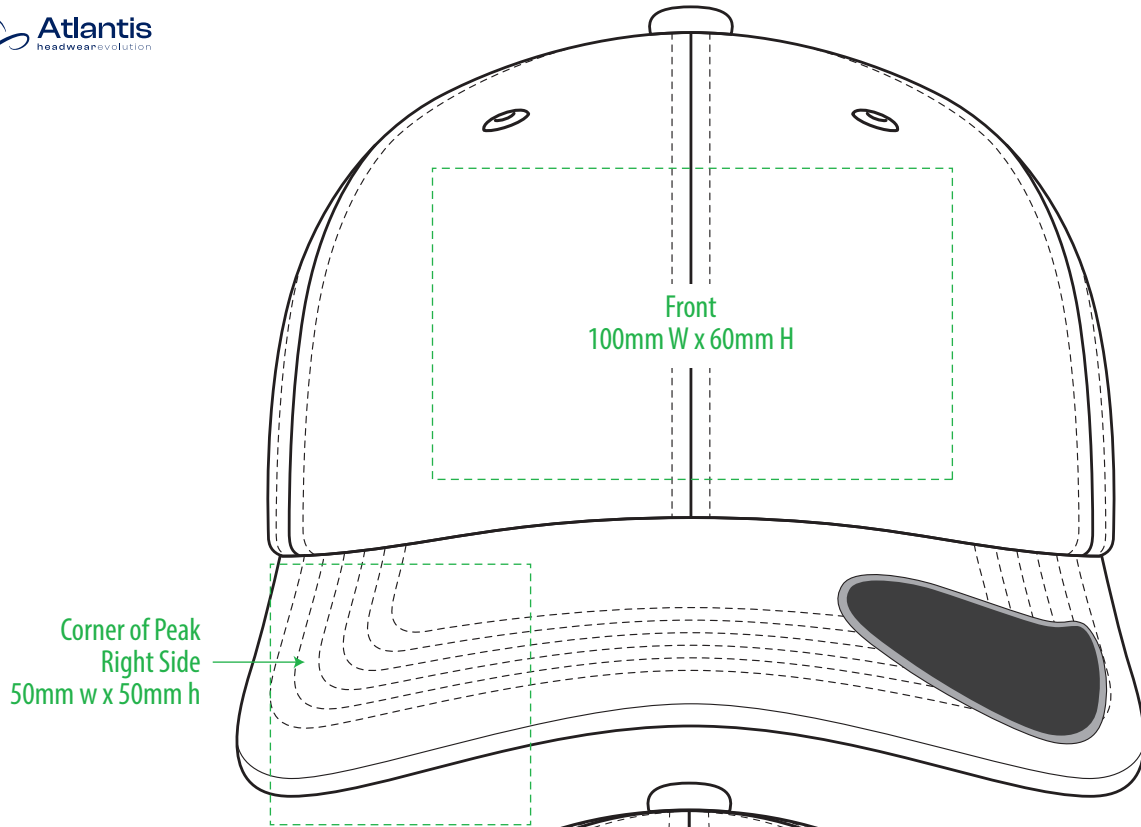

A1050

COLOUR

A1050

NOTE:

The maximum decoration area is a guide only and is greatly dependant on the logo shape.

EMBROIDERY

A1050

NOTE:

The maximum decoration area is a guide only and is greatly dependant on the logo shape.

A1050

NOTE:

The maximum decoration area is a guide only and is greatly dependant on the logo shape.

SUPASUB/SUPAETCH/SUPAFLEX