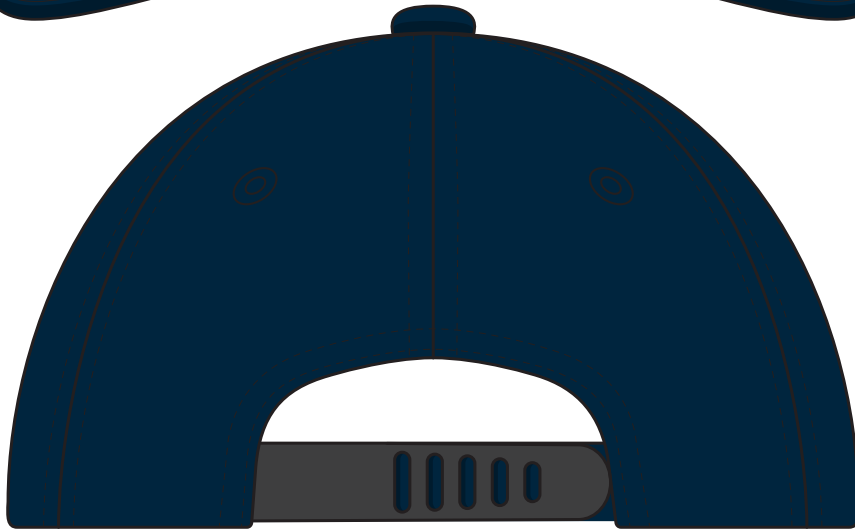

A1050

COLOUR

A1050

NOTE:

The maximum decoration area is a guide only and is greatly dependant on the logo shape.

EMBROIDERY

A1050

NOTE:

The maximum decoration area is a guide only and is greatly dependant on the logo shape.

A1050

NOTE:

The maximum decoration area is a guide only and is greatly dependant on the logo shape.

SUPASUB/SUPAETCH/SUPAFLEX