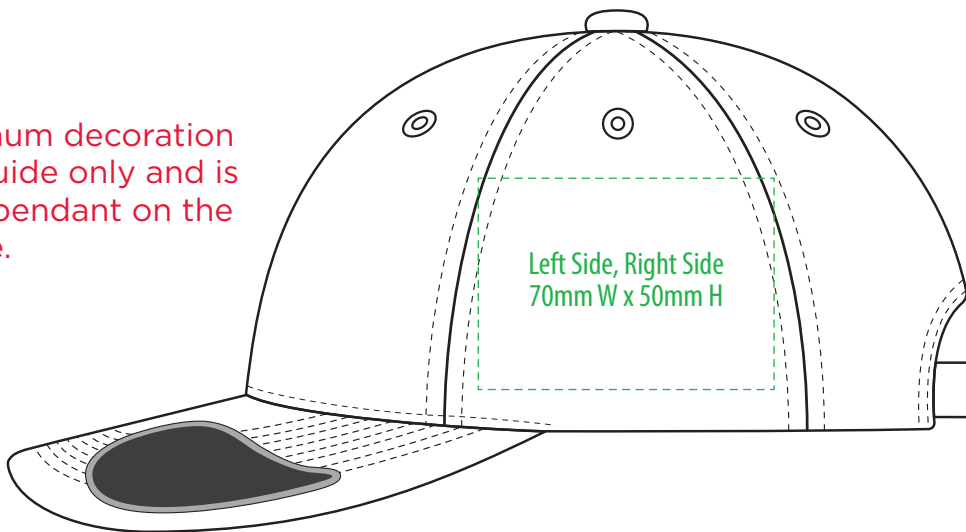

A1050

COLOUR

A1050

NOTE:

The maximum decoration area is a guide only and is greatly dependant on the logo shape.

EMBROIDERY

A1050

NOTE:

The maximum decoration area is a guide only and is greatly dependant on the logo shape.

A1050

NOTE:

The maximum decoration area is a guide only and is greatly dependant on the logo shape.

SUPASUB/SUPAETCH/SUPAFLEX