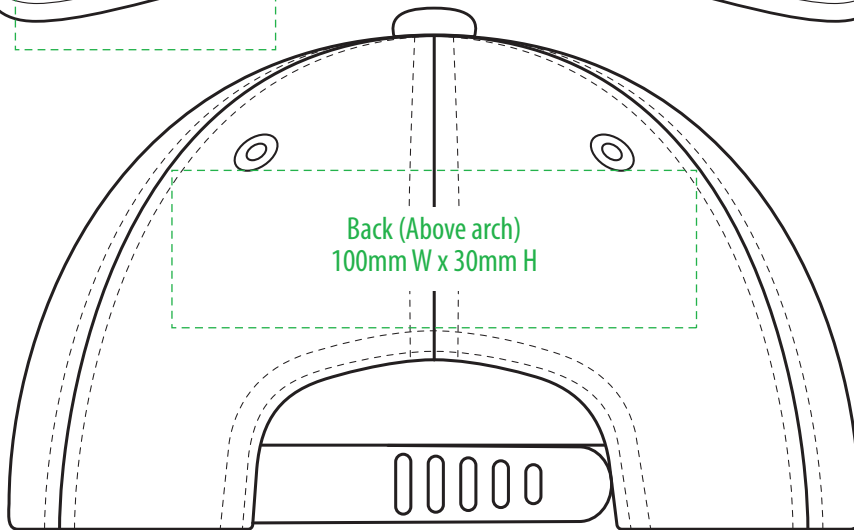

A1050

COLOUR

A1050

NOTE:

The maximum decoration area is a guide only and is greatly dependant on the logo shape.

EMBROIDERY

A1050

NOTE:

The maximum decoration area is a guide only and is greatly dependant on the logo shape.

A1050

NOTE:

The maximum decoration area is a guide only and is greatly dependant on the logo shape.

SUPASUB/SUPAETCH/SUPAFLEX