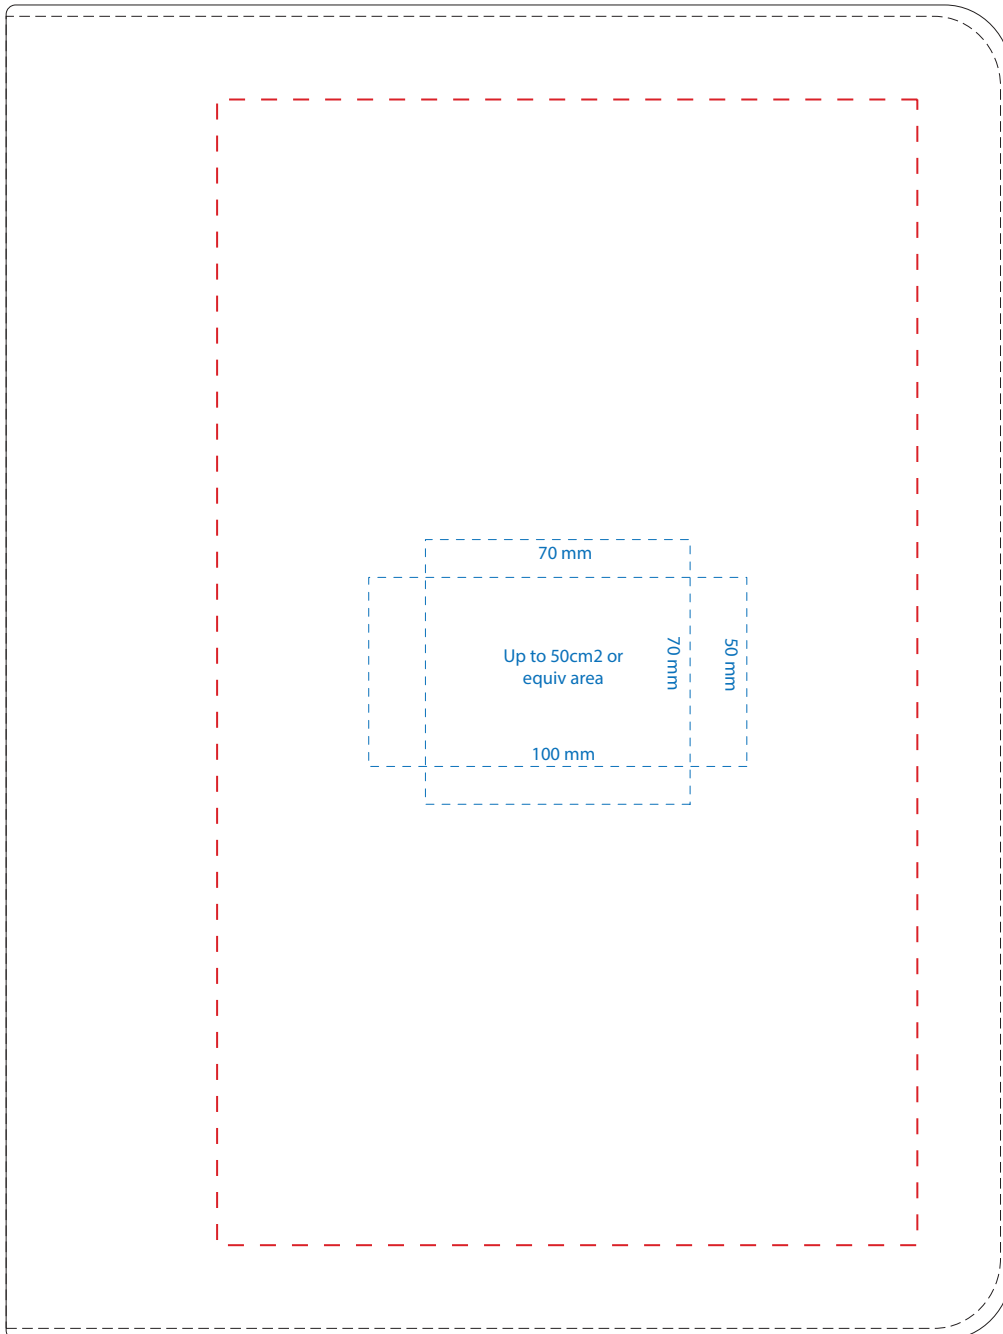

Product: **9204 - A4 Zippered Compendium**
Product Size: **260mm(w) x 350mm(h)**
Product Colour: -
Decoration Size: **mm(w) x mm(h)**
Decoration Method: -
Decoration Colour: -

**Artwork
Approval**

Art Version: V1

Digital Print
1 Colour Print
Product Scale 50%

Blue line represents art dec size for digital print and 1 colour print
Branding can be moved anywhere within the red line

Notes:

Please check that all the details are correct before providing your approval with confirmed art version
Where the decoration method uses digital printing techniques colours are produced using CMYK equivalent.

Deboss
Product Scale 50%

Blue line represents possible art dec size
Branding can be moved anywhere within the red line

Notes:

Please check that all the details are correct before providing your approval with confirmed art version
Where the decoration method uses digital printing techniques colours are produced using CMYK equivalent.