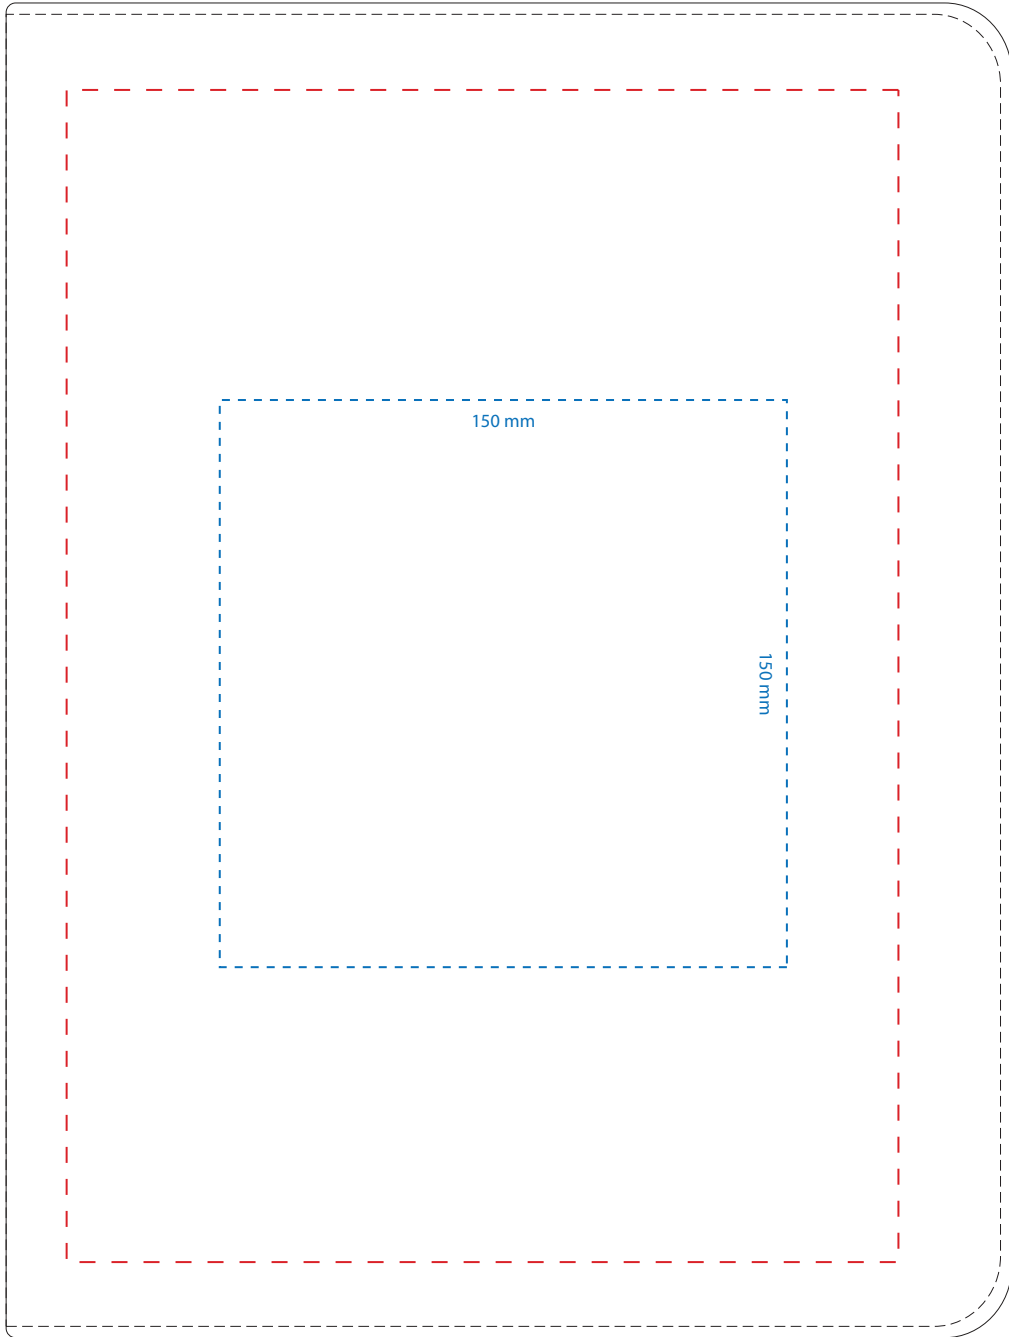

Product: **9204 - A4 Zippered Compendium**
Product Size: **260mm(w) x 350mm(h)**
Product Colour: -
Decoration Size: **mm(w) x mm(h)**
Decoration Method: -
Decoration Colour: -

**Artwork
Approval**

Art Version: V1

Product Scale 50%

Notes:

Please check that all the details are correct before providing your approval with confirmed art version
Where the decoration method uses digital printing techniques colours are produced using CMYK equivalent.

Digital Print
1 Colour Print
Product Scale 50%

Blue line represents art dec size for digital print and 1 colour print
Branding can be moved anywhere within the red line

Notes:

Please check that all the details are correct before providing your approval with confirmed art version
Where the decoration method uses digital printing techniques colours are produced using CMYK equivalent.

Deboss
Product Scale 50%

Blue line represents possible art dec size
Branding can be moved anywhere within the red line

Notes:

Please check that all the details are correct before providing your approval with confirmed art version
Where the decoration method uses digital printing techniques colours are produced using CMYK equivalent.