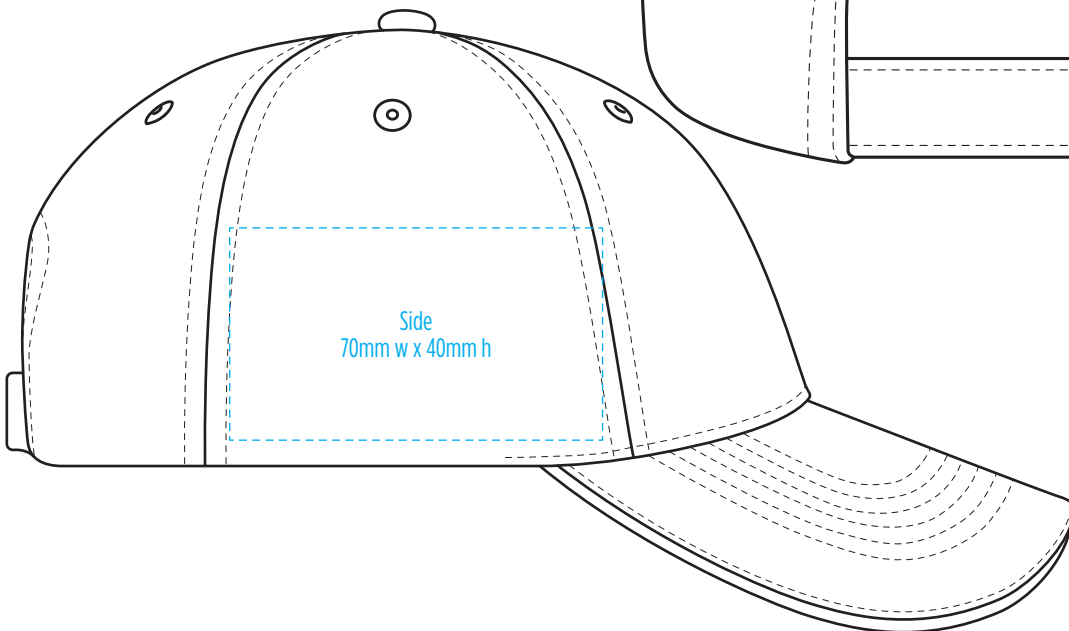

8001

EMBROIDERY