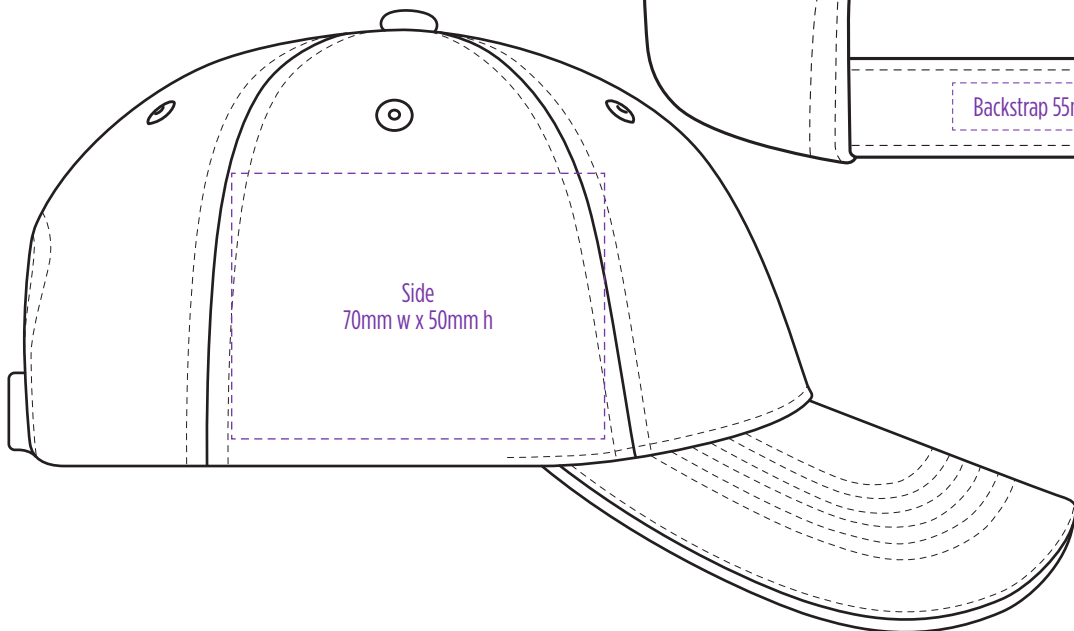

8001

COLOURWAYS

COLOUR

8001

EMBROIDERY

8001

SUPACOLOUR

8001

DTF

8001

Front
100mm w x 50mm h

Back
80mm w x
40mm h

Side
60mm w x 40mm h

SUPASUB / SUPAETCH / SUPAFLEX

[PATCH MUST BE AT LEAST 25MM X 25MM]

8001