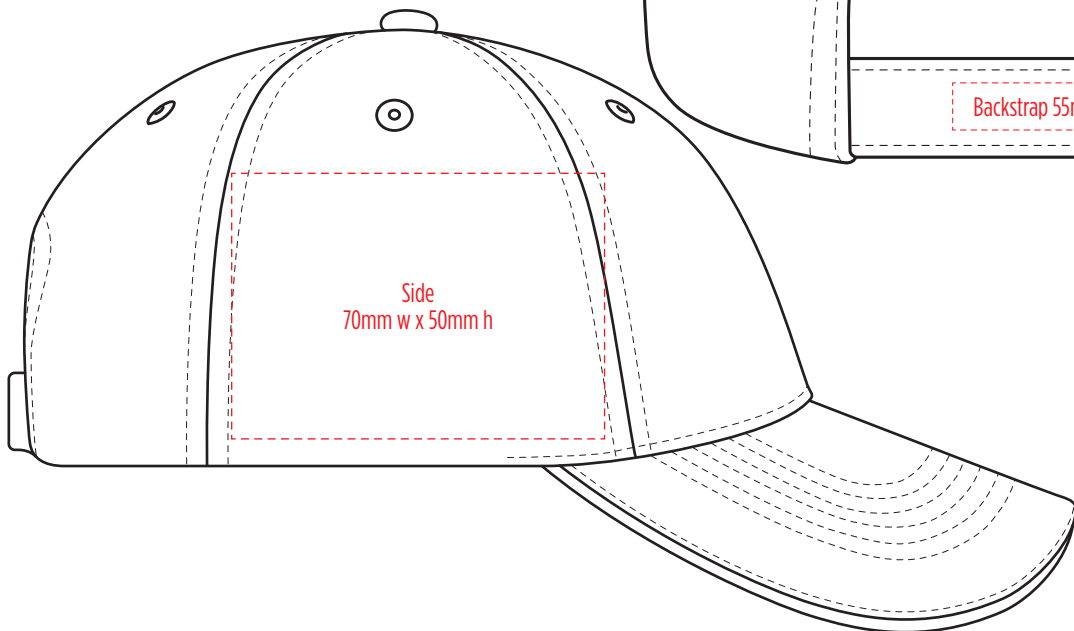

8001

SUPACOLOUR