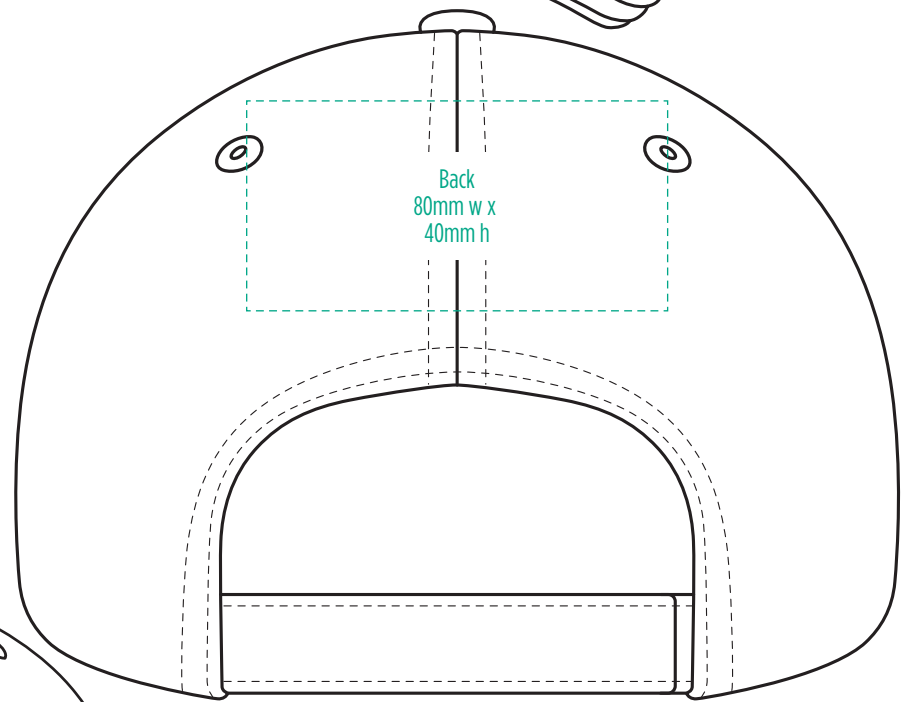

DTF

8001

Front
100mm w x 50mm h

Back
80mm w x
40mm h

Side
60mm w x 40mm h

SUPASUB / SUPAETCH / SUPAFLEX

[PATCH MUST BE AT LEAST 25MM X 25MM]

8001