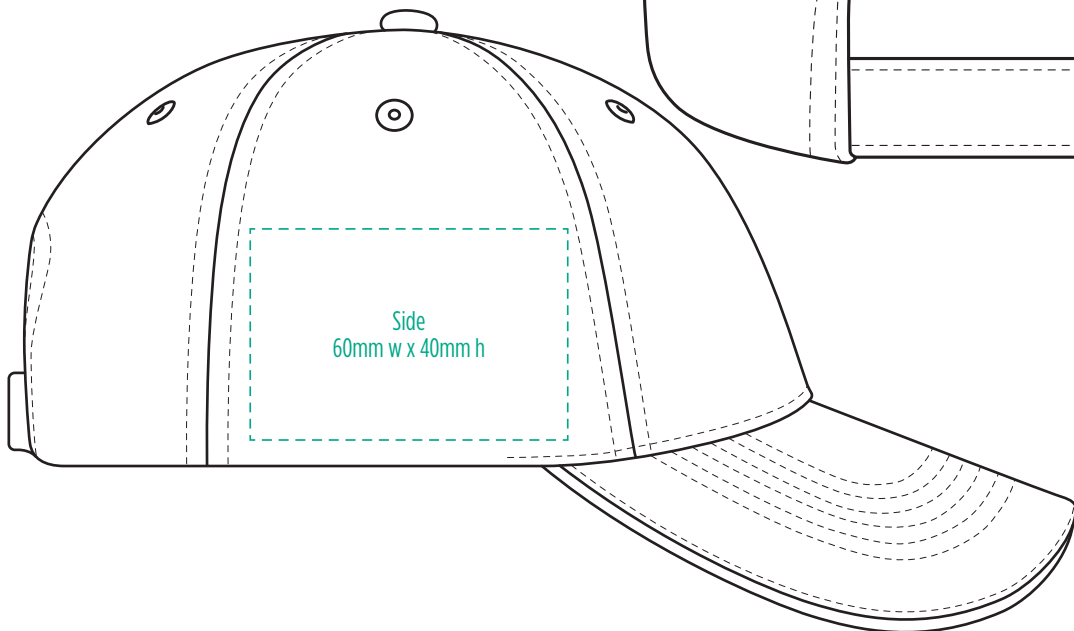

DTF

8001

Front
100mm w x 50mm h

Back
80mm w x
40mm h

Side
60mm w x 40mm h

SUPASUB / SUPAETCH / SUPAFLEX

[PATCH MUST BE AT LEAST 25MM X 25MM]

8001