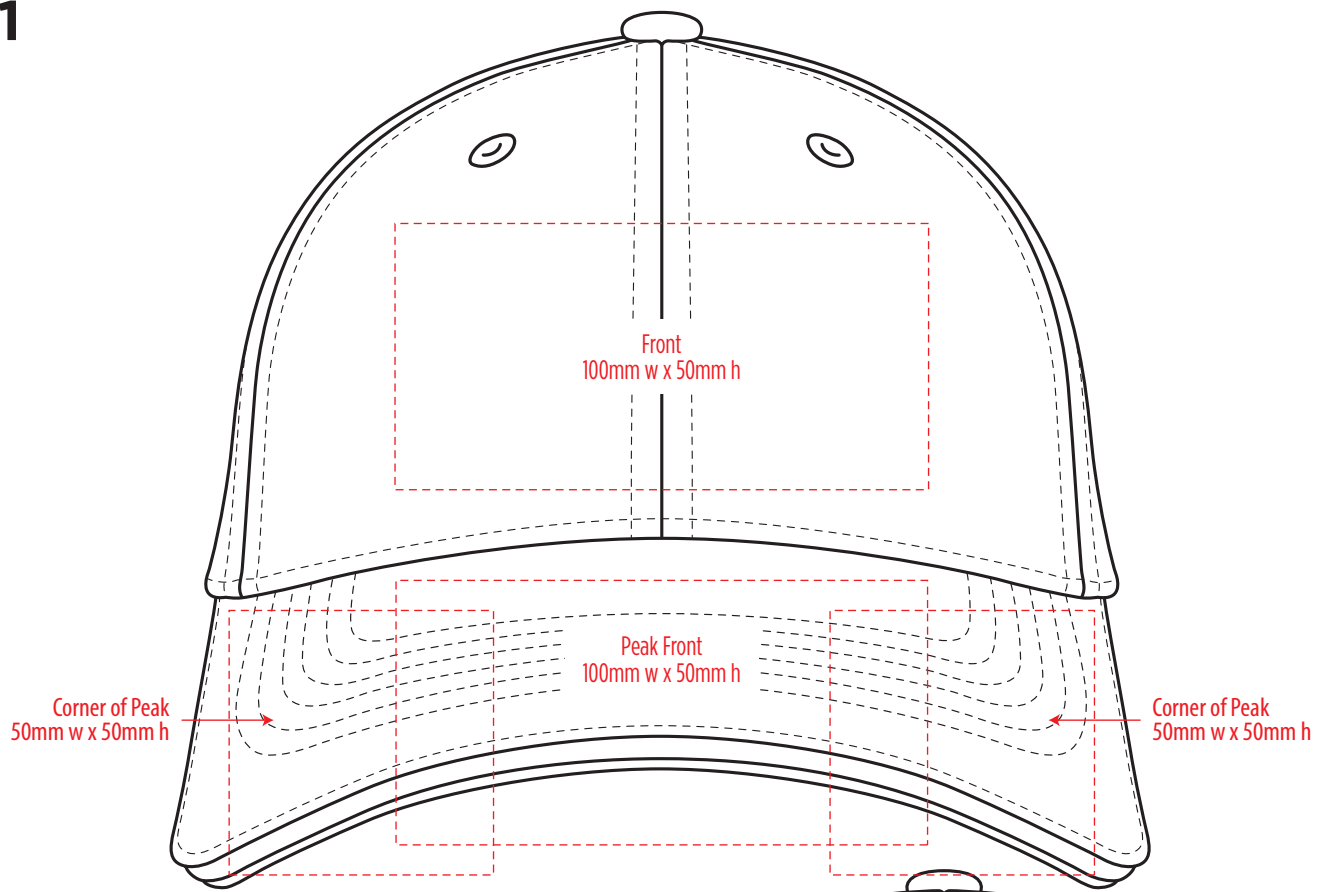

8001

COLOURWAYS

COLOUR

8001

EMBROIDERY

8001

SUPACOLOUR

8001

DTF

8001

Front
100mm w x 50mm h

Back
80mm w x
40mm h

Side
60mm w x 40mm h

SUPASUB / SUPAETCH / SUPAFLEX

[PATCH MUST BE AT LEAST 25MM X 25MM]

8001