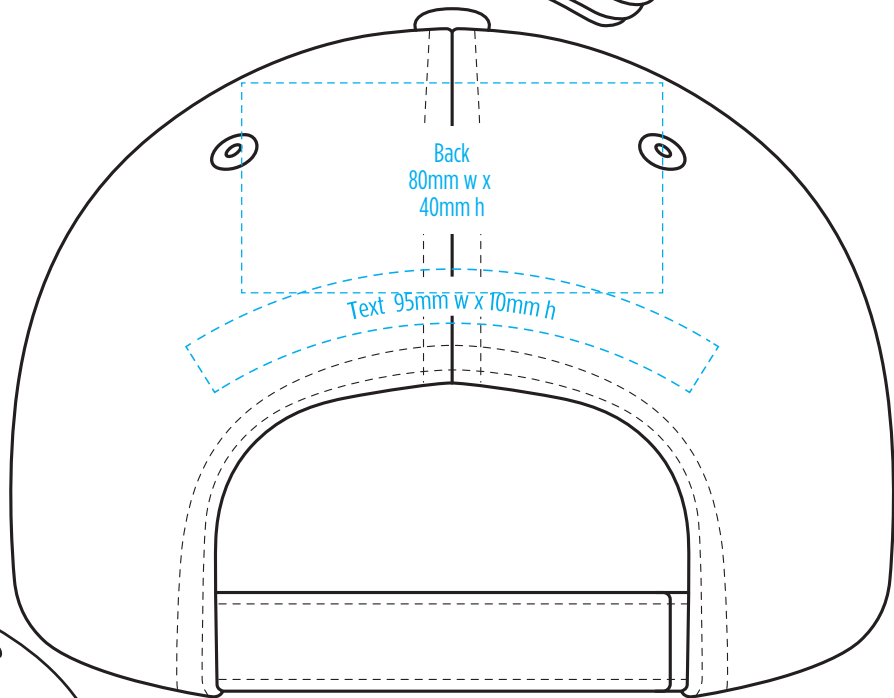

8001

EMBROIDERY