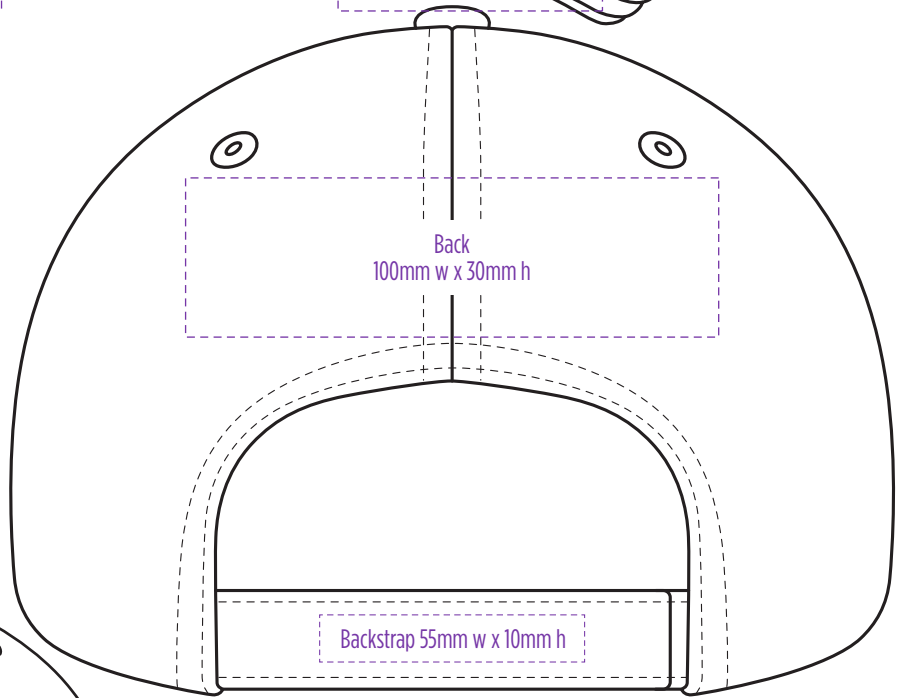

DTF

8001

Front
100mm w x 50mm h

Back
80mm w x
40mm h

Side
60mm w x 40mm h

SUPASUB / SUPAETCH / SUPAFLEX

[PATCH MUST BE AT LEAST 25MM X 25MM]

8001