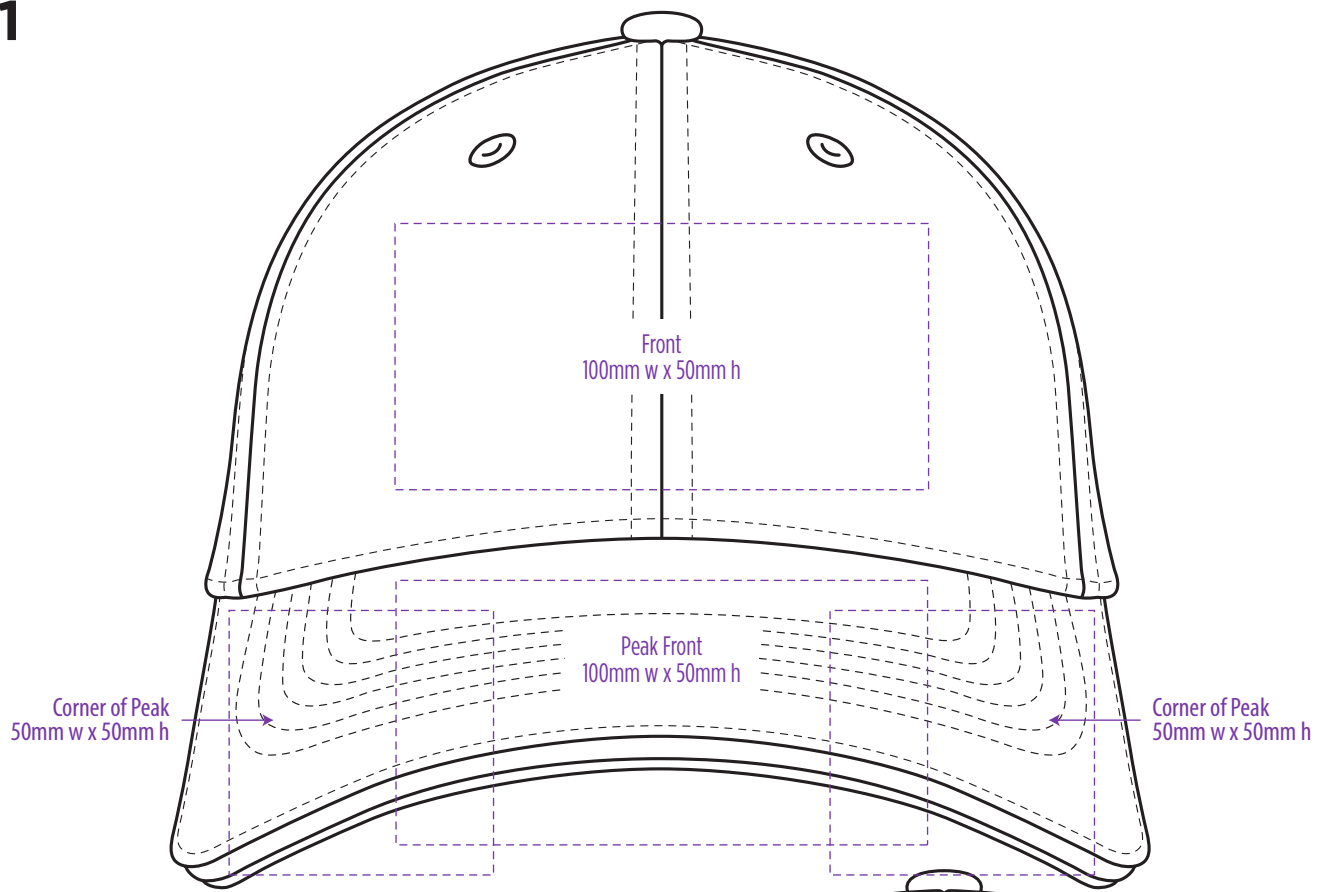

8001

COLOURWAYS

COLOUR

8001

EMBROIDERY

8001

SUPACOLOUR

8001

DTF

8001

Front
100mm w x 50mm h

Back
80mm w x
40mm h

Side
60mm w x 40mm h

SUPASUB / SUPAETCH / SUPAFLEX

[PATCH MUST BE AT LEAST 25MM X 25MM]

8001