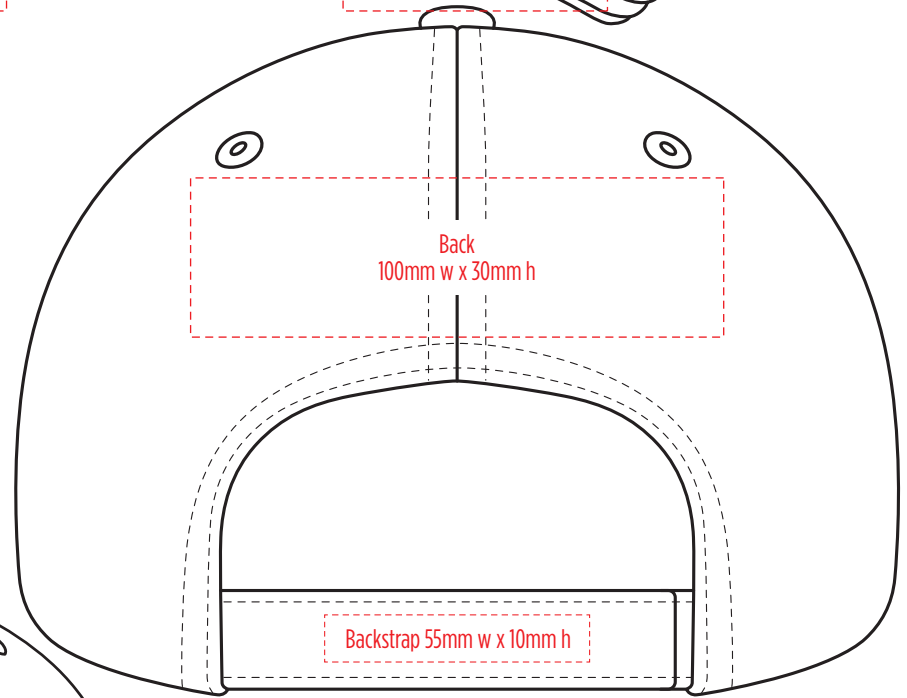

8001

SUPACOLOUR