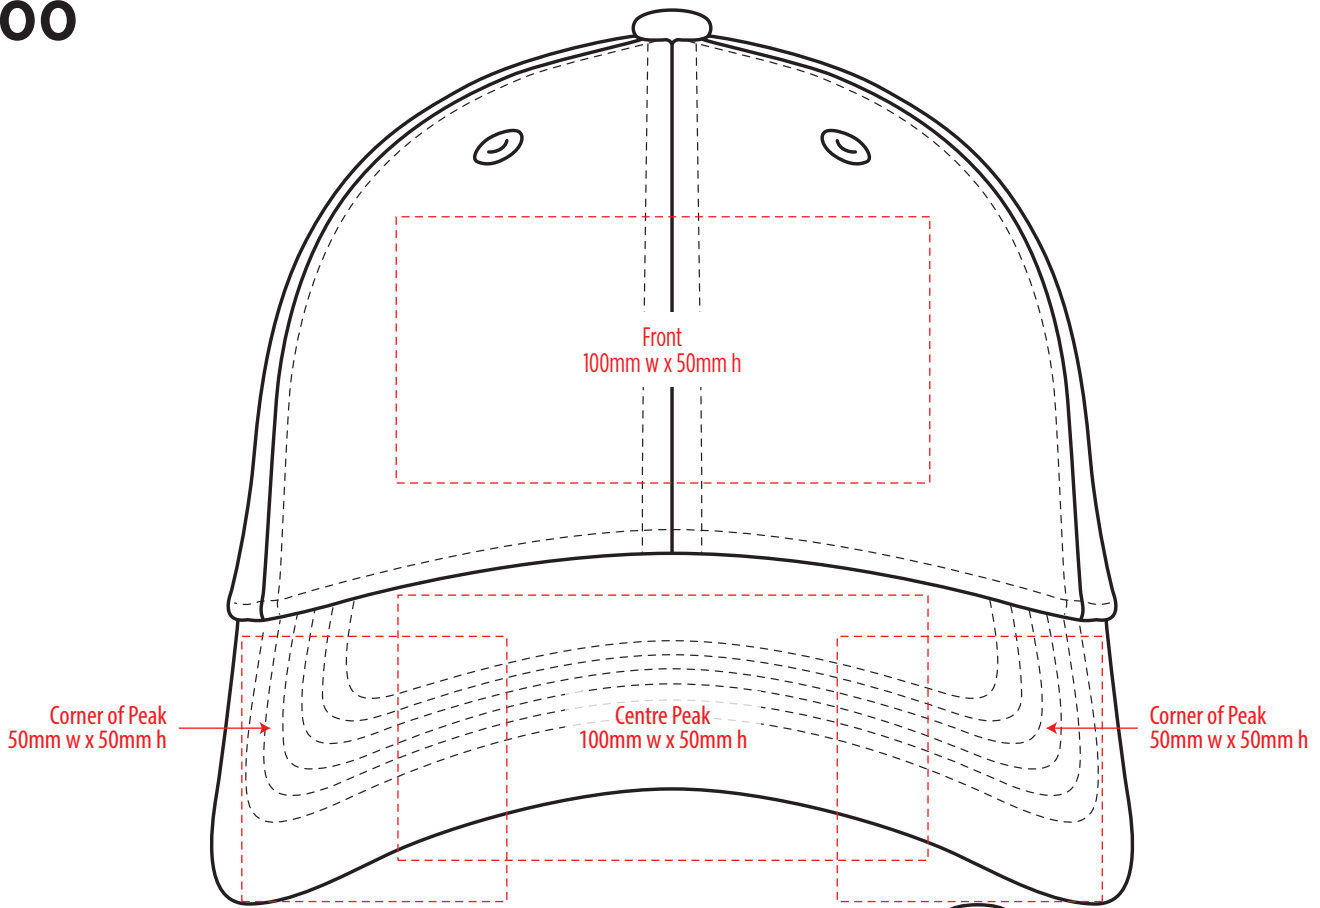

8000

COLOURWAYS

COLOUR

[PATCH MUST BE AT LEAST 25MM X 25MM]

8000

NOTE:
The maximum decoration area is a guide only and is greatly dependant on the logo shape.

EMBROIDERY

8000

NOTE:

The maximum decoration area is a guide only and is greatly dependant on the logo shape.

8000

NOTE:

The maximum decoration area is a guide only and is greatly dependant on the logo shape.

DTF

8000

NOTE:

The maximum decoration area is a guide only and is greatly dependant on the logo shape.

SUPASUB / SUPAETCH / SUPAFLEX

[PATCH MUST BE AT LEAST 25MM X 25MM]

8000

FABRIC SWATCH

ANTIQUE CHERRY		PMS 202 C
BLACK		BLACK
BOTTLE		PMS 5605 C
CHALK WHITE		PMS Cool Grey 1 C
CHARCOAL		PMS 7540C
EMERALD		PMS 3425 C
GOLD		PMS 113 C
HOT PINK		PMS 226 C
LIGHT PINK		PMS 7422 C
LIME		PMS 7737 C
MAROON		PMS 7642 C
NATURAL		PMS 7527 C
NAVY		PMS 296 C
ORANGE		PMS 1585 C
POWDER BLUE		PMS 543
PURPLE		PMS 269 C
RED		PMS 1805 C
ROYAL		PMS 7687 C
SILVER		PMS Cool Grey 3 C
WHITE		WHITE