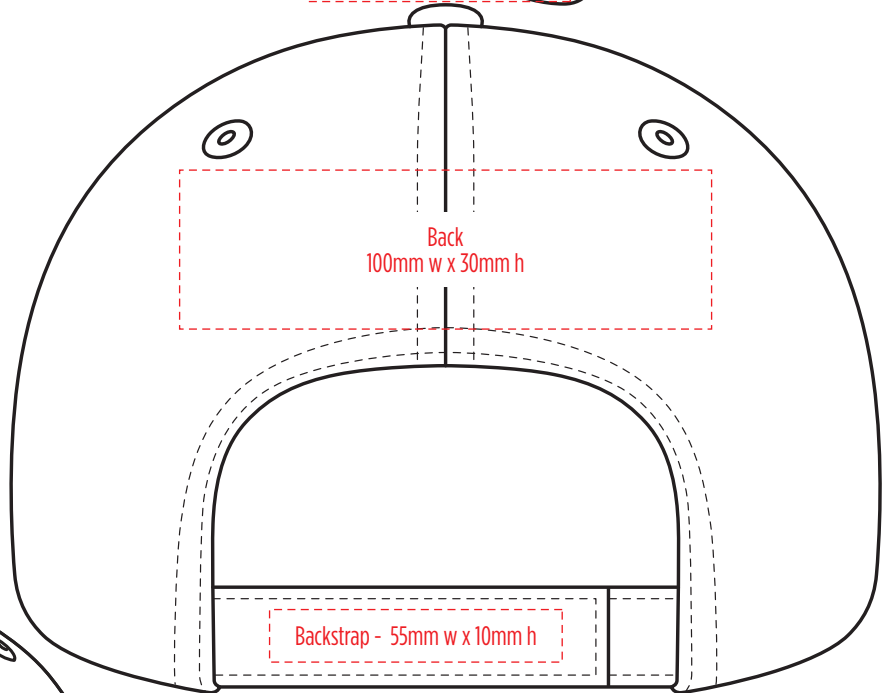

8000

COLOURWAYS

COLOUR

[PATCH MUST BE AT LEAST 25MM X 25MM]

8000

NOTE:
The maximum decoration area is a guide only and is greatly dependant on the logo shape.

EMBROIDERY

8000

NOTE:

The maximum decoration area is a guide only and is greatly dependant on the logo shape.

8000

NOTE:

The maximum decoration area is a guide only and is greatly dependant on the logo shape.

DTF

8000

NOTE:

The maximum decoration area is a guide only and is greatly dependant on the logo shape.

SUPASUB / SUPAETCH / SUPAFLEX

[PATCH MUST BE AT LEAST 25MM X 25MM]

8000

FABRIC SWATCH

ANTIQUE CHERRY		PMS 202 C
BLACK		BLACK
BOTTLE		PMS 5605 C
CHALK WHITE		PMS Cool Grey 1 C
CHARCOAL		PMS 7540C
EMERALD		PMS 3425 C
GOLD		PMS 113 C
HOT PINK		PMS 226 C
LIGHT PINK		PMS 7422 C
LIME		PMS 7737 C
MAROON		PMS 7642 C
NATURAL		PMS 7527 C
NAVY		PMS 296 C
ORANGE		PMS 1585 C
POWDER BLUE		PMS 543
PURPLE		PMS 269 C
RED		PMS 1805 C
ROYAL		PMS 7687 C
SILVER		PMS Cool Grey 3 C
WHITE		WHITE