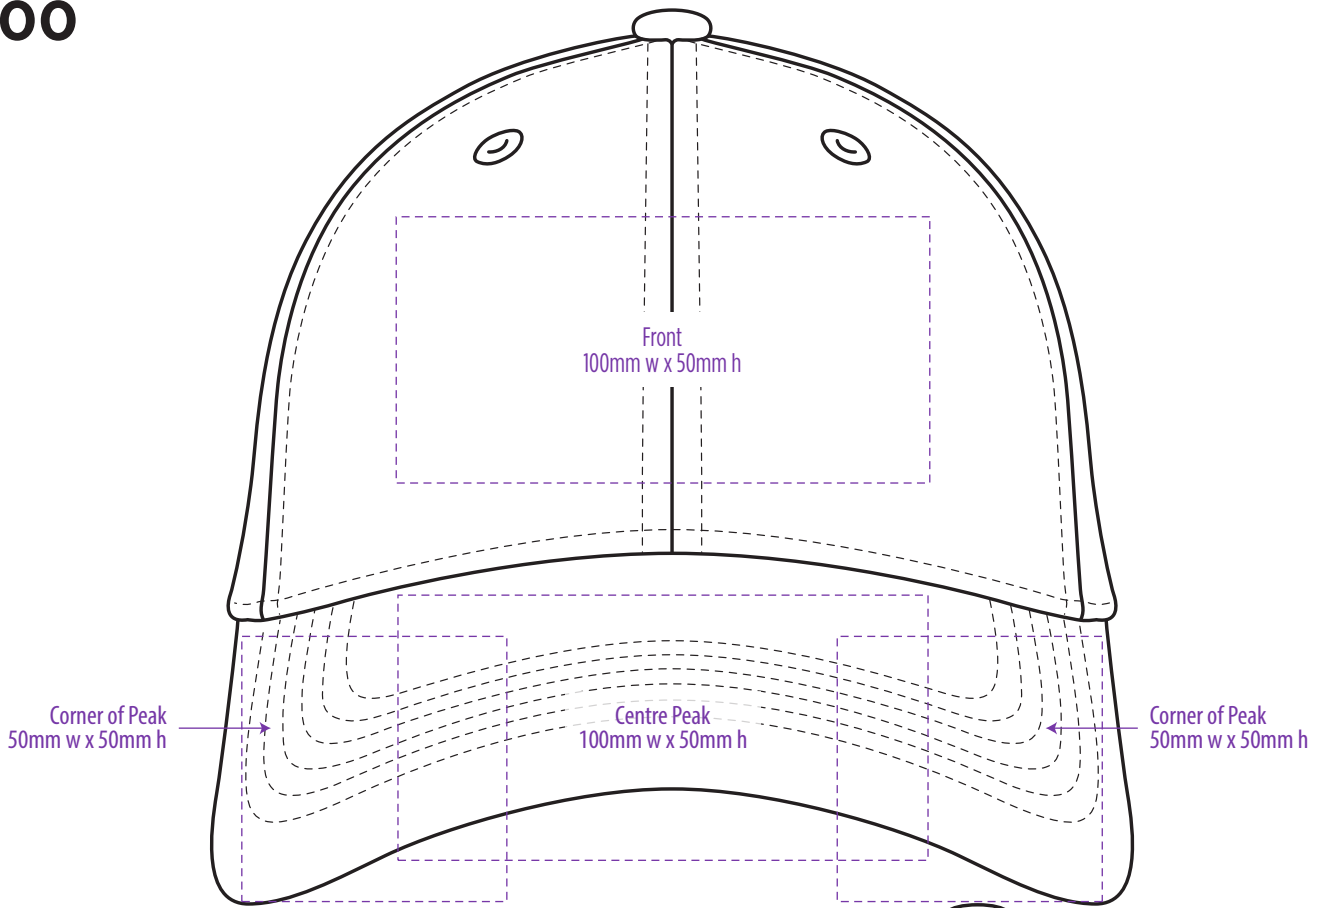

8000

COLOURWAYS

COLOUR

[PATCH MUST BE AT LEAST 25MM X 25MM]

8000

NOTE:
The maximum decoration area is a guide only and is greatly dependant on the logo shape.

EMBROIDERY

8000

NOTE:

The maximum decoration area is a guide only and is greatly dependant on the logo shape.

8000

NOTE:

The maximum decoration area is a guide only and is greatly dependant on the logo shape.

DTF

8000

NOTE:

The maximum decoration area is a guide only and is greatly dependant on the logo shape.

SUPASUB / SUPAETCH / SUPAFLEX

[PATCH MUST BE AT LEAST 25MM X 25MM]

8000

FABRIC SWATCH

ANTIQUE CHERRY		PMS 202 C
BLACK		BLACK
BOTTLE		PMS 5605 C
CHALK WHITE		PMS Cool Grey 1 C
CHARCOAL		PMS 7540C
EMERALD		PMS 3425 C
GOLD		PMS 113 C
HOT PINK		PMS 226 C
LIGHT PINK		PMS 7422 C
LIME		PMS 7737 C
MAROON		PMS 7642 C
NATURAL		PMS 7527 C
NAVY		PMS 296 C
ORANGE		PMS 1585 C
POWDER BLUE		PMS 543
PURPLE		PMS 269 C
RED		PMS 1805 C
ROYAL		PMS 7687 C
SILVER		PMS Cool Grey 3 C
WHITE		WHITE