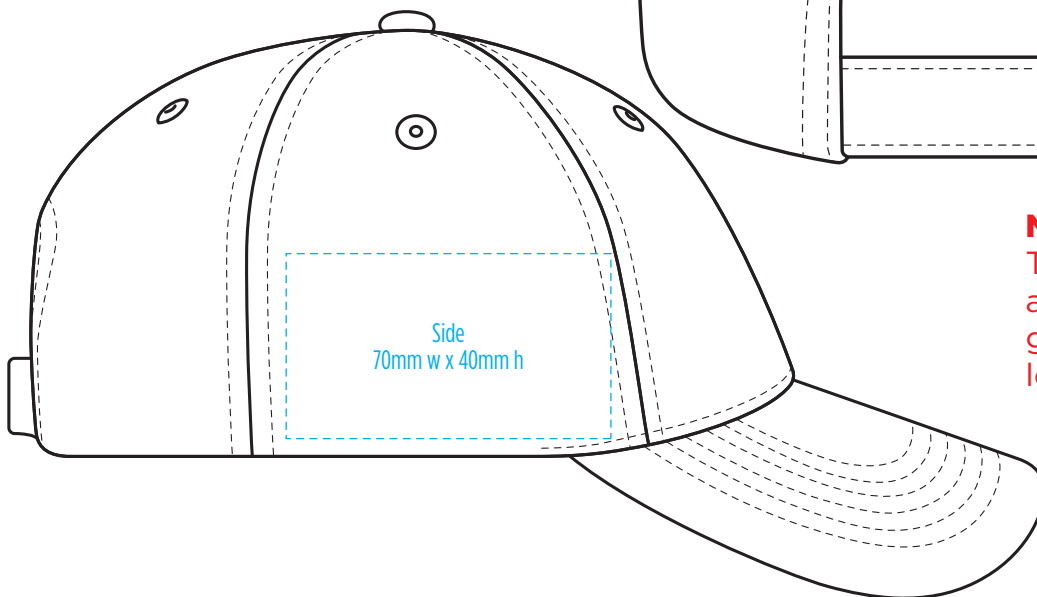

8000

COLOURWAYS

COLOUR

[PATCH MUST BE AT LEAST 25MM X 25MM]

8000

NOTE:
The maximum decoration area is a guide only and is greatly dependant on the logo shape.

EMBROIDERY

8000

NOTE:

The maximum decoration area is a guide only and is greatly dependant on the logo shape.

8000

NOTE:

The maximum decoration area is a guide only and is greatly dependant on the logo shape.

DTF

8000

NOTE:

The maximum decoration area is a guide only and is greatly dependant on the logo shape.

SUPASUB / SUPAETCH / SUPAFLEX

[PATCH MUST BE AT LEAST 25MM X 25MM]

8000

FABRIC SWATCH

ANTIQUE CHERRY		PMS 202 C
BLACK		BLACK
BOTTLE		PMS 5605 C
CHALK WHITE		PMS Cool Grey 1 C
CHARCOAL		PMS 7540C
EMERALD		PMS 3425 C
GOLD		PMS 113 C
HOT PINK		PMS 226 C
LIGHT PINK		PMS 7422 C
LIME		PMS 7737 C
MAROON		PMS 7642 C
NATURAL		PMS 7527 C
NAVY		PMS 296 C
ORANGE		PMS 1585 C
POWDER BLUE		PMS 543
PURPLE		PMS 269 C
RED		PMS 1805 C
ROYAL		PMS 7687 C
SILVER		PMS Cool Grey 3 C
WHITE		WHITE