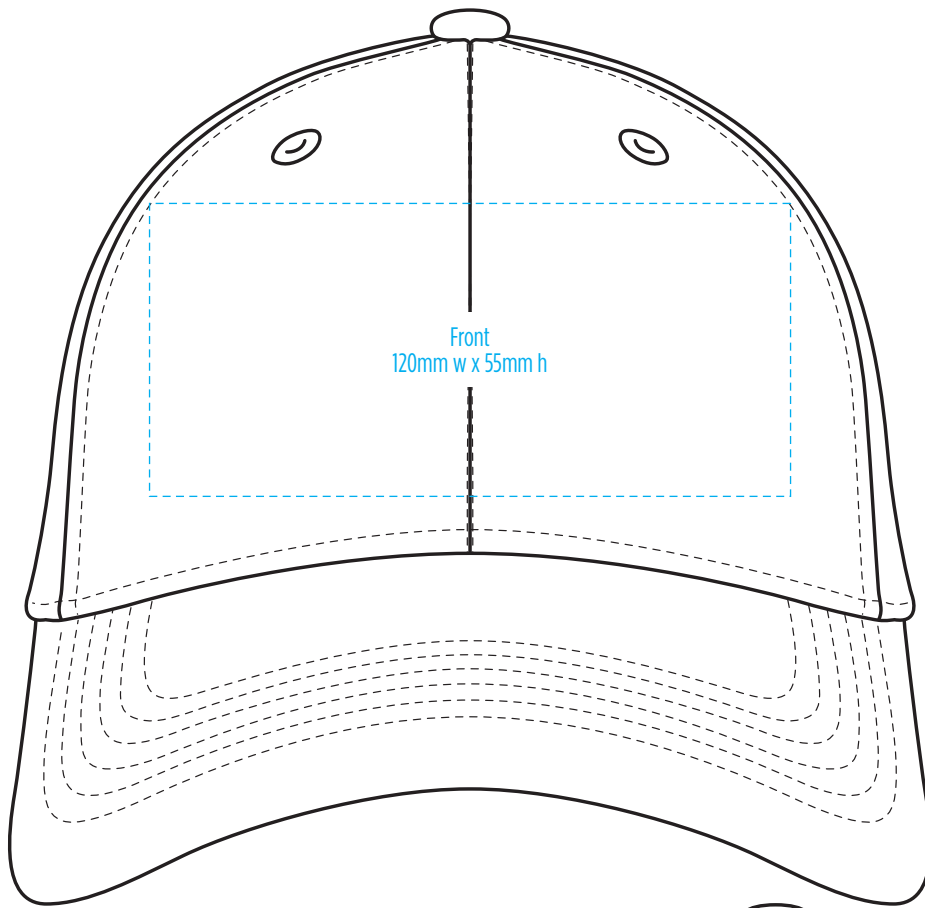

8000

COLOURWAYS

COLOUR

[PATCH MUST BE AT LEAST 25MM X 25MM]

8000

NOTE:
The maximum decoration area is a guide only and is greatly dependant on the logo shape.

EMBROIDERY

8000

NOTE:

The maximum decoration area is a guide only and is greatly dependant on the logo shape.

8000

NOTE:

The maximum decoration area is a guide only and is greatly dependant on the logo shape.

DTF

8000

NOTE:

The maximum decoration area is a guide only and is greatly dependant on the logo shape.

SUPASUB / SUPAETCH / SUPAFLEX

[PATCH MUST BE AT LEAST 25MM X 25MM]

8000

FABRIC SWATCH

ANTIQUE CHERRY		PMS 202 C
BLACK		BLACK
BOTTLE		PMS 5605 C
CHALK WHITE		PMS Cool Grey 1 C
CHARCOAL		PMS 7540C
EMERALD		PMS 3425 C
GOLD		PMS 113 C
HOT PINK		PMS 226 C
LIGHT PINK		PMS 7422 C
LIME		PMS 7737 C
MAROON		PMS 7642 C
NATURAL		PMS 7527 C
NAVY		PMS 296 C
ORANGE		PMS 1585 C
POWDER BLUE		PMS 543
PURPLE		PMS 269 C
RED		PMS 1805 C
ROYAL		PMS 7687 C
SILVER		PMS Cool Grey 3 C
WHITE		WHITE