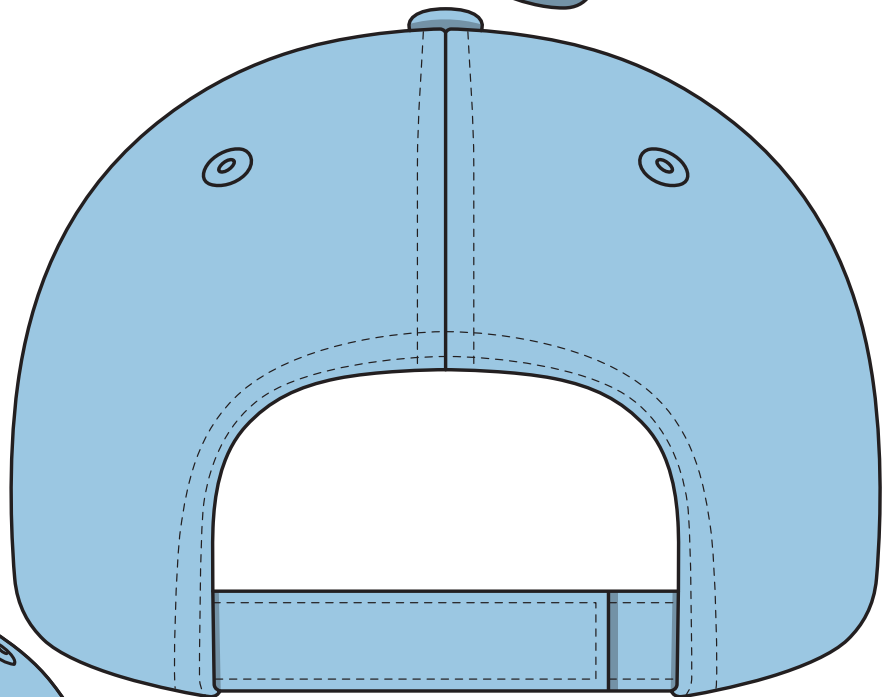

8000

COLOURWAYS

COLOUR

[PATCH MUST BE AT LEAST 25MM X 25MM]

8000

NOTE:
The maximum decoration area is a guide only and is greatly dependant on the logo shape.

EMBROIDERY

8000

NOTE:

The maximum decoration area is a guide only and is greatly dependant on the logo shape.

8000

NOTE:

The maximum decoration area is a guide only and is greatly dependant on the logo shape.

DTF

8000

NOTE:

The maximum decoration area is a guide only and is greatly dependant on the logo shape.

SUPASUB / SUPAETCH / SUPAFLEX

[PATCH MUST BE AT LEAST 25MM X 25MM]

8000

FABRIC SWATCH

ANTIQUE CHERRY		PMS 202 C
BLACK		BLACK
BOTTLE		PMS 5605 C
CHALK WHITE		PMS Cool Grey 1 C
CHARCOAL		PMS 7540C
EMERALD		PMS 3425 C
GOLD		PMS 113 C
HOT PINK		PMS 226 C
LIGHT PINK		PMS 7422 C
LIME		PMS 7737 C
MAROON		PMS 7642 C
NATURAL		PMS 7527 C
NAVY		PMS 296 C
ORANGE		PMS 1585 C
POWDER BLUE		PMS 543
PURPLE		PMS 269 C
RED		PMS 1805 C
ROYAL		PMS 7687 C
SILVER		PMS Cool Grey 3 C
WHITE		WHITE