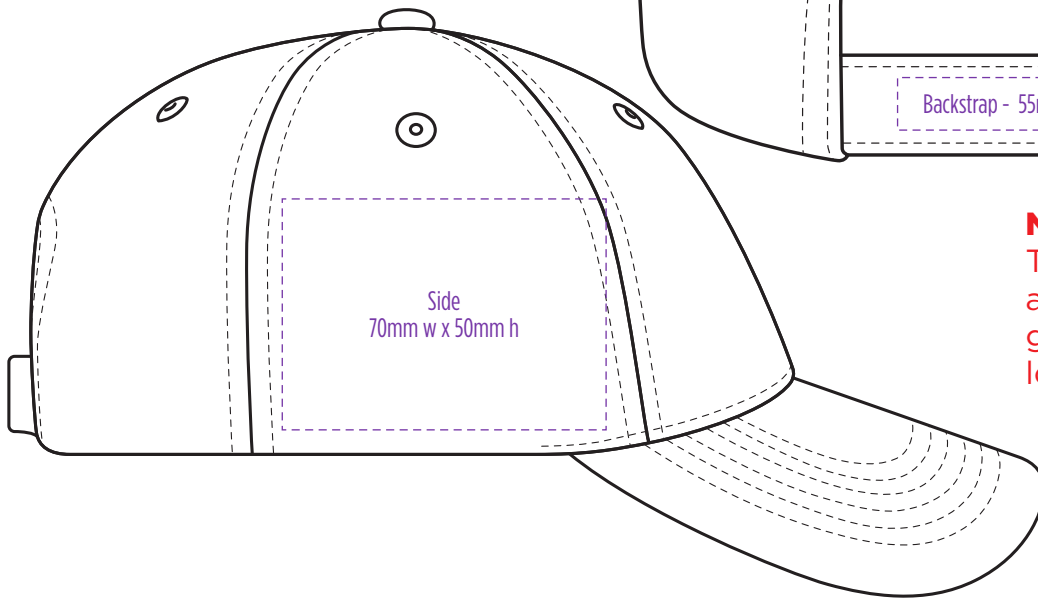

8000

COLOURWAYS

COLOUR

[PATCH MUST BE AT LEAST 25MM X 25MM]

8000

NOTE:
The maximum decoration area is a guide only and is greatly dependant on the logo shape.

EMBROIDERY

8000

NOTE:

The maximum decoration area is a guide only and is greatly dependant on the logo shape.

8000

NOTE:

The maximum decoration area is a guide only and is greatly dependant on the logo shape.

DTF

8000

NOTE:

The maximum decoration area is a guide only and is greatly dependant on the logo shape.

SUPASUB / SUPAETCH / SUPAFLEX

[PATCH MUST BE AT LEAST 25MM X 25MM]

8000

FABRIC SWATCH

ANTIQUE CHERRY		PMS 202 C
BLACK		BLACK
BOTTLE		PMS 5605 C
CHALK WHITE		PMS Cool Grey 1 C
CHARCOAL		PMS 7540C
EMERALD		PMS 3425 C
GOLD		PMS 113 C
HOT PINK		PMS 226 C
LIGHT PINK		PMS 7422 C
LIME		PMS 7737 C
MAROON		PMS 7642 C
NATURAL		PMS 7527 C
NAVY		PMS 296 C
ORANGE		PMS 1585 C
POWDER BLUE		PMS 543
PURPLE		PMS 269 C
RED		PMS 1805 C
ROYAL		PMS 7687 C
SILVER		PMS Cool Grey 3 C
WHITE		WHITE