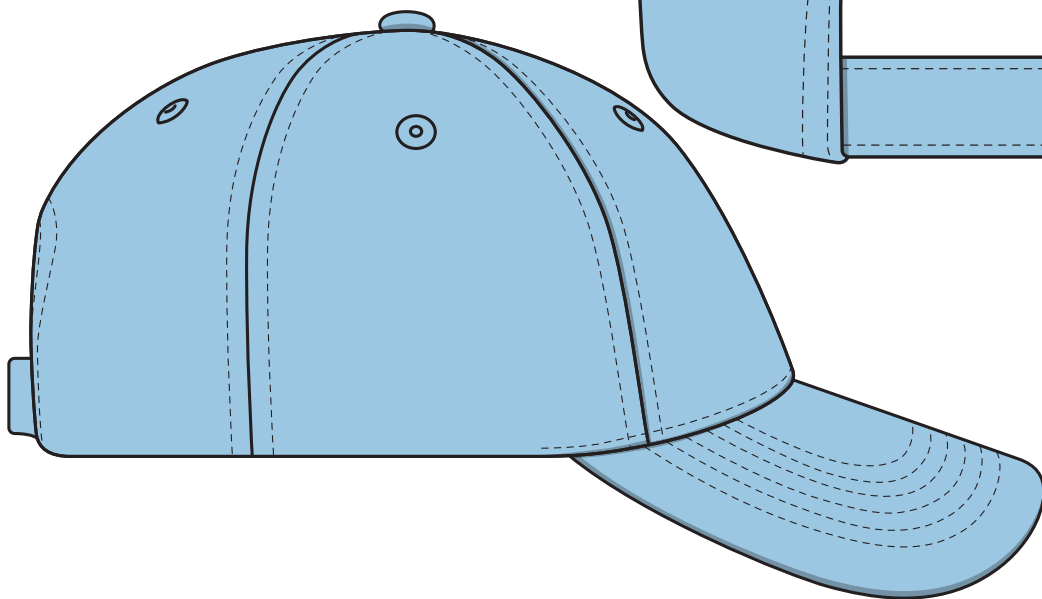

8000

COLOURWAYS

COLOUR

[PATCH MUST BE AT LEAST 25MM X 25MM]

8000

NOTE:
The maximum decoration area is a guide only and is greatly dependant on the logo shape.

EMBROIDERY

8000

NOTE:

The maximum decoration area is a guide only and is greatly dependant on the logo shape.

8000

NOTE:

The maximum decoration area is a guide only and is greatly dependant on the logo shape.

DTF

8000

NOTE:

The maximum decoration area is a guide only and is greatly dependant on the logo shape.

SUPASUB / SUPAETCH / SUPAFLEX

[PATCH MUST BE AT LEAST 25MM X 25MM]

8000

FABRIC SWATCH

ANTIQUE CHERRY		PMS 202 C
BLACK		BLACK
BOTTLE		PMS 5605 C
CHALK WHITE		PMS Cool Grey 1 C
CHARCOAL		PMS 7540C
EMERALD		PMS 3425 C
GOLD		PMS 113 C
HOT PINK		PMS 226 C
LIGHT PINK		PMS 7422 C
LIME		PMS 7737 C
MAROON		PMS 7642 C
NATURAL		PMS 7527 C
NAVY		PMS 296 C
ORANGE		PMS 1585 C
POWDER BLUE		PMS 543
PURPLE		PMS 269 C
RED		PMS 1805 C
ROYAL		PMS 7687 C
SILVER		PMS Cool Grey 3 C
WHITE		WHITE