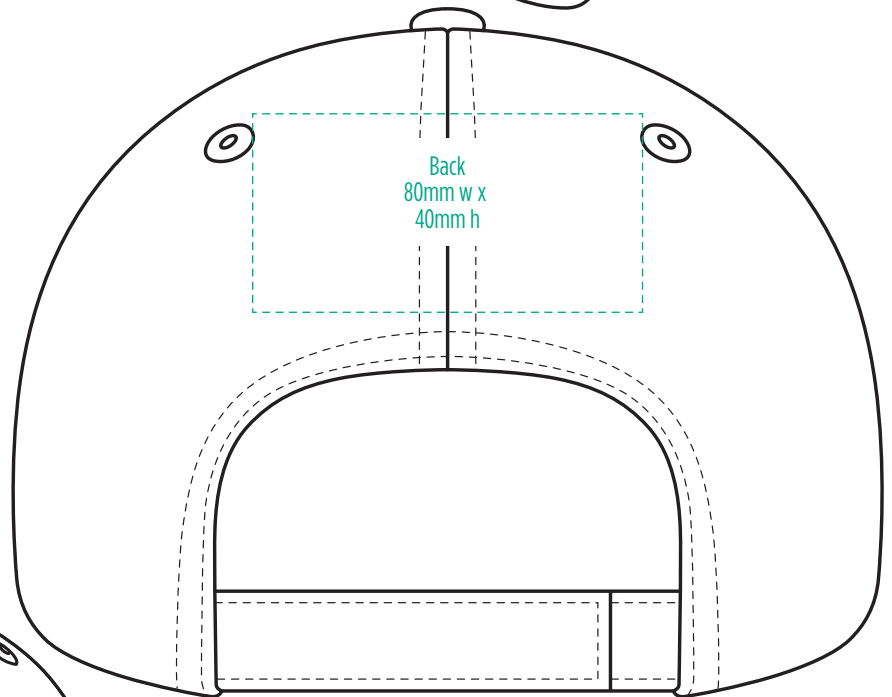

8000

COLOURWAYS

COLOUR

[PATCH MUST BE AT LEAST 25MM X 25MM]

8000

NOTE:
The maximum decoration area is a guide only and is greatly dependant on the logo shape.

EMBROIDERY

8000

NOTE:

The maximum decoration area is a guide only and is greatly dependant on the logo shape.

8000

NOTE:

The maximum decoration area is a guide only and is greatly dependant on the logo shape.

DTF

8000

NOTE:

The maximum decoration area is a guide only and is greatly dependant on the logo shape.

SUPASUB / SUPAETCH / SUPAFLEX

[PATCH MUST BE AT LEAST 25MM X 25MM]

8000

FABRIC SWATCH

ANTIQUE CHERRY		PMS 202 C
BLACK		BLACK
BOTTLE		PMS 5605 C
CHALK WHITE		PMS Cool Grey 1 C
CHARCOAL		PMS 7540C
EMERALD		PMS 3425 C
GOLD		PMS 113 C
HOT PINK		PMS 226 C
LIGHT PINK		PMS 7422 C
LIME		PMS 7737 C
MAROON		PMS 7642 C
NATURAL		PMS 7527 C
NAVY		PMS 296 C
ORANGE		PMS 1585 C
POWDER BLUE		PMS 543
PURPLE		PMS 269 C
RED		PMS 1805 C
ROYAL		PMS 7687 C
SILVER		PMS Cool Grey 3 C
WHITE		WHITE