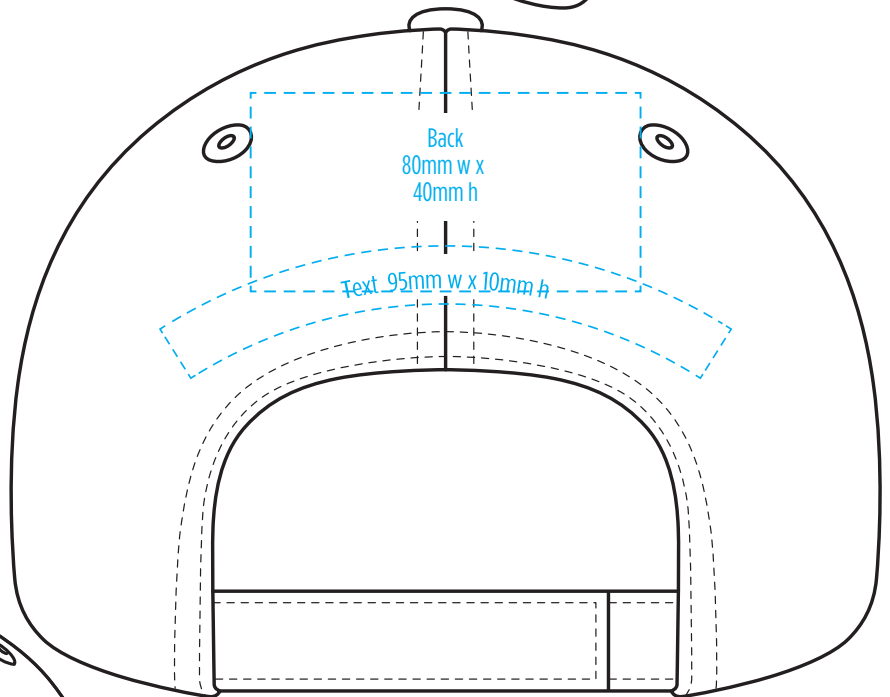

8000

COLOURWAYS

COLOUR

[PATCH MUST BE AT LEAST 25MM X 25MM]

8000

NOTE:
The maximum decoration area is a guide only and is greatly dependant on the logo shape.

EMBROIDERY

8000

NOTE:

The maximum decoration area is a guide only and is greatly dependant on the logo shape.

8000

NOTE:

The maximum decoration area is a guide only and is greatly dependant on the logo shape.

DTF

8000

NOTE:

The maximum decoration area is a guide only and is greatly dependant on the logo shape.

SUPASUB / SUPAETCH / SUPAFLEX

[PATCH MUST BE AT LEAST 25MM X 25MM]

8000

FABRIC SWATCH

ANTIQUE CHERRY		PMS 202 C
BLACK		BLACK
BOTTLE		PMS 5605 C
CHALK WHITE		PMS Cool Grey 1 C
CHARCOAL		PMS 7540C
EMERALD		PMS 3425 C
GOLD		PMS 113 C
HOT PINK		PMS 226 C
LIGHT PINK		PMS 7422 C
LIME		PMS 7737 C
MAROON		PMS 7642 C
NATURAL		PMS 7527 C
NAVY		PMS 296 C
ORANGE		PMS 1585 C
POWDER BLUE		PMS 543
PURPLE		PMS 269 C
RED		PMS 1805 C
ROYAL		PMS 7687 C
SILVER		PMS Cool Grey 3 C
WHITE		WHITE