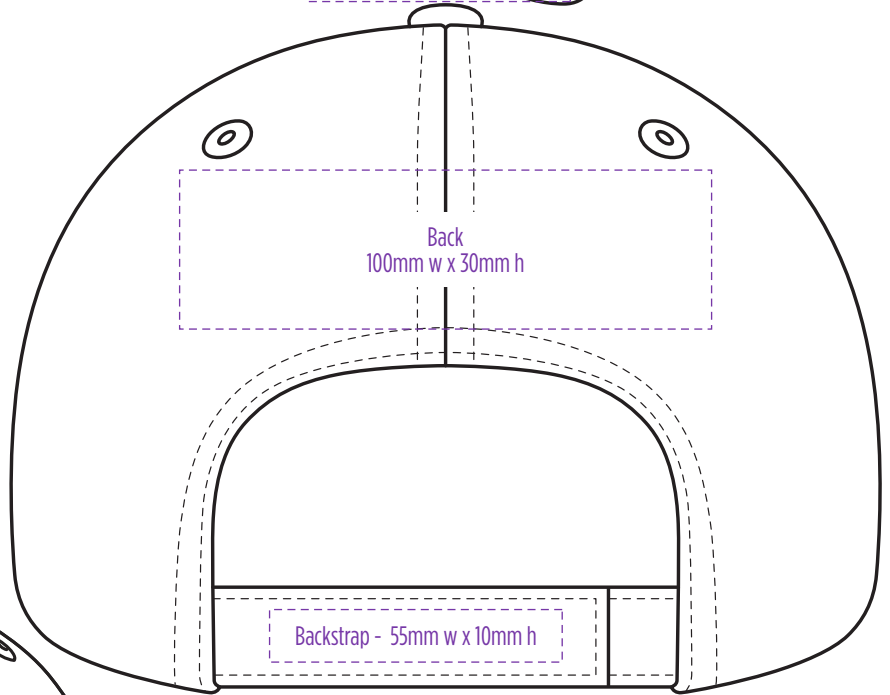

8000

COLOURWAYS

COLOUR

[PATCH MUST BE AT LEAST 25MM X 25MM]

8000

NOTE:
The maximum decoration area is a guide only and is greatly dependant on the logo shape.

EMBROIDERY

8000

NOTE:

The maximum decoration area is a guide only and is greatly dependant on the logo shape.

8000

NOTE:

The maximum decoration area is a guide only and is greatly dependant on the logo shape.

DTF

8000

NOTE:

The maximum decoration area is a guide only and is greatly dependant on the logo shape.

SUPASUB / SUPAETCH / SUPAFLEX

[PATCH MUST BE AT LEAST 25MM X 25MM]

8000

FABRIC SWATCH

ANTIQUE CHERRY		PMS 202 C
BLACK		BLACK
BOTTLE		PMS 5605 C
CHALK WHITE		PMS Cool Grey 1 C
CHARCOAL		PMS 7540C
EMERALD		PMS 3425 C
GOLD		PMS 113 C
HOT PINK		PMS 226 C
LIGHT PINK		PMS 7422 C
LIME		PMS 7737 C
MAROON		PMS 7642 C
NATURAL		PMS 7527 C
NAVY		PMS 296 C
ORANGE		PMS 1585 C
POWDER BLUE		PMS 543
PURPLE		PMS 269 C
RED		PMS 1805 C
ROYAL		PMS 7687 C
SILVER		PMS Cool Grey 3 C
WHITE		WHITE