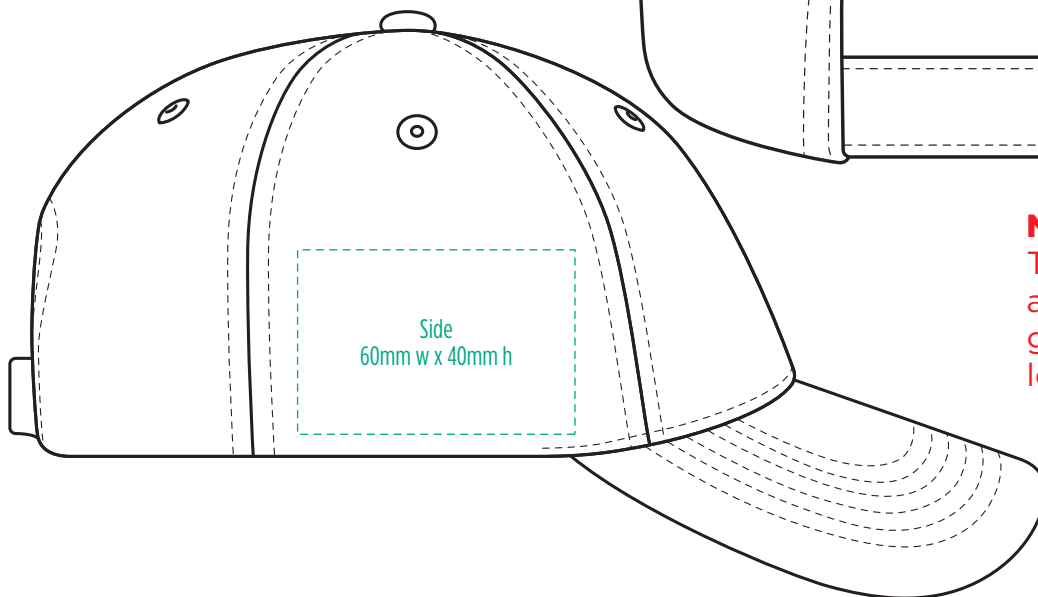

8000

COLOURWAYS

COLOUR

[PATCH MUST BE AT LEAST 25MM X 25MM]

8000

NOTE:
The maximum decoration area is a guide only and is greatly dependant on the logo shape.

EMBROIDERY

8000

NOTE:

The maximum decoration area is a guide only and is greatly dependant on the logo shape.

8000

NOTE:

The maximum decoration area is a guide only and is greatly dependant on the logo shape.

DTF

8000

NOTE:

The maximum decoration area is a guide only and is greatly dependant on the logo shape.

SUPASUB / SUPAETCH / SUPAFLEX

[PATCH MUST BE AT LEAST 25MM X 25MM]

8000

FABRIC SWATCH

ANTIQUE CHERRY		PMS 202 C
BLACK		BLACK
BOTTLE		PMS 5605 C
CHALK WHITE		PMS Cool Grey 1 C
CHARCOAL		PMS 7540C
EMERALD		PMS 3425 C
GOLD		PMS 113 C
HOT PINK		PMS 226 C
LIGHT PINK		PMS 7422 C
LIME		PMS 7737 C
MAROON		PMS 7642 C
NATURAL		PMS 7527 C
NAVY		PMS 296 C
ORANGE		PMS 1585 C
POWDER BLUE		PMS 543
PURPLE		PMS 269 C
RED		PMS 1805 C
ROYAL		PMS 7687 C
SILVER		PMS Cool Grey 3 C
WHITE		WHITE