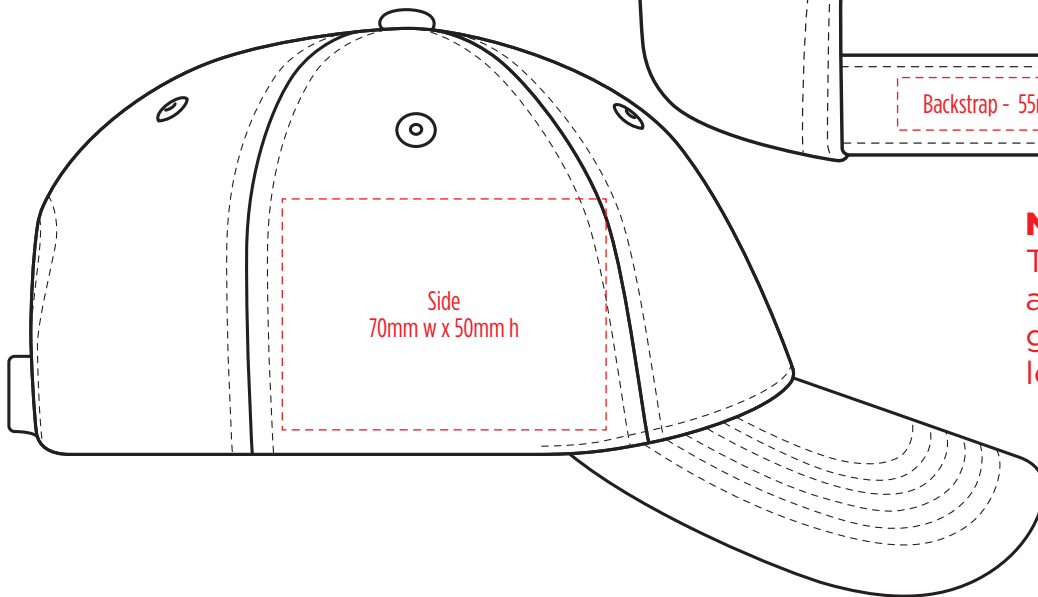

8000

COLOURWAYS

COLOUR

[PATCH MUST BE AT LEAST 25MM X 25MM]

8000

NOTE:
The maximum decoration area is a guide only and is greatly dependant on the logo shape.

EMBROIDERY

8000

NOTE:

The maximum decoration area is a guide only and is greatly dependant on the logo shape.

8000

NOTE:

The maximum decoration area is a guide only and is greatly dependant on the logo shape.

DTF

8000

NOTE:

The maximum decoration area is a guide only and is greatly dependant on the logo shape.

SUPASUB / SUPAETCH / SUPAFLEX

[PATCH MUST BE AT LEAST 25MM X 25MM]

8000

FABRIC SWATCH

ANTIQUE CHERRY		PMS 202 C
BLACK		BLACK
BOTTLE		PMS 5605 C
CHALK WHITE		PMS Cool Grey 1 C
CHARCOAL		PMS 7540C
EMERALD		PMS 3425 C
GOLD		PMS 113 C
HOT PINK		PMS 226 C
LIGHT PINK		PMS 7422 C
LIME		PMS 7737 C
MAROON		PMS 7642 C
NATURAL		PMS 7527 C
NAVY		PMS 296 C
ORANGE		PMS 1585 C
POWDER BLUE		PMS 543
PURPLE		PMS 269 C
RED		PMS 1805 C
ROYAL		PMS 7687 C
SILVER		PMS Cool Grey 3 C
WHITE		WHITE