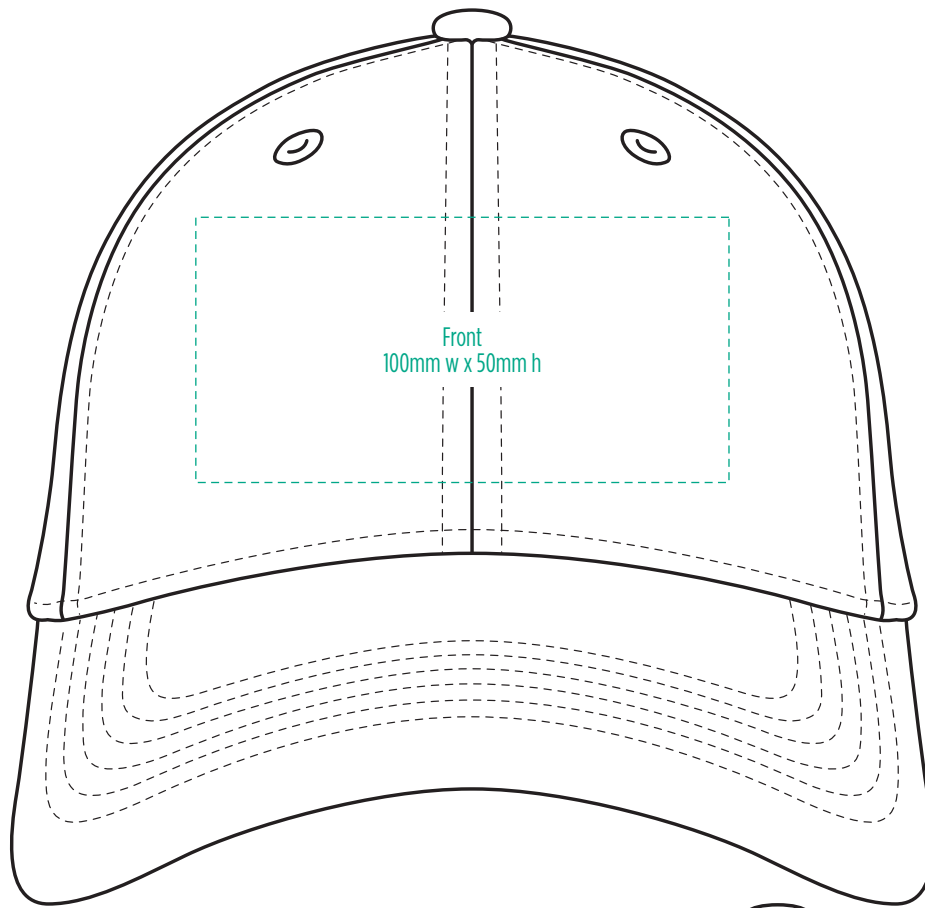

8000

COLOURWAYS

COLOUR

[PATCH MUST BE AT LEAST 25MM X 25MM]

8000

NOTE:
The maximum decoration area is a guide only and is greatly dependant on the logo shape.

EMBROIDERY

8000

NOTE:

The maximum decoration area is a guide only and is greatly dependant on the logo shape.

8000

NOTE:

The maximum decoration area is a guide only and is greatly dependant on the logo shape.

DTF

8000

NOTE:

The maximum decoration area is a guide only and is greatly dependant on the logo shape.

SUPASUB / SUPAETCH / SUPAFLEX

[PATCH MUST BE AT LEAST 25MM X 25MM]

8000

FABRIC SWATCH

ANTIQUE CHERRY		PMS 202 C
BLACK		BLACK
BOTTLE		PMS 5605 C
CHALK WHITE		PMS Cool Grey 1 C
CHARCOAL		PMS 7540C
EMERALD		PMS 3425 C
GOLD		PMS 113 C
HOT PINK		PMS 226 C
LIGHT PINK		PMS 7422 C
LIME		PMS 7737 C
MAROON		PMS 7642 C
NATURAL		PMS 7527 C
NAVY		PMS 296 C
ORANGE		PMS 1585 C
POWDER BLUE		PMS 543
PURPLE		PMS 269 C
RED		PMS 1805 C
ROYAL		PMS 7687 C
SILVER		PMS Cool Grey 3 C
WHITE		WHITE