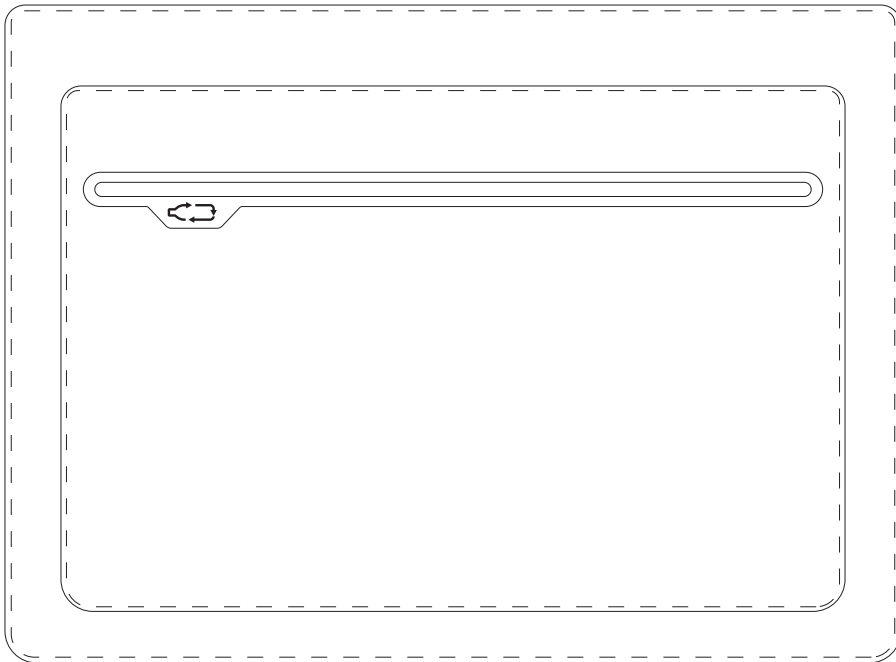

Product: **7799 - Recycled Laptop sleeve with Elastic Closure**  
Product Size: **395mm(w) x 290mm(h)**  
Product Colour:  
Decoration Size: **mm(w) x mm(h)**  
Decoration Method:  
Decoration Colour:

**Artwork Approval**

Art Version: V1

**Product Scale 30%**

**Notes:**

Please check that all the details are correct before providing your approval with confirmed art version  
Where the decoration method uses digital printing techniques colours are produced using CMYK equivalent.