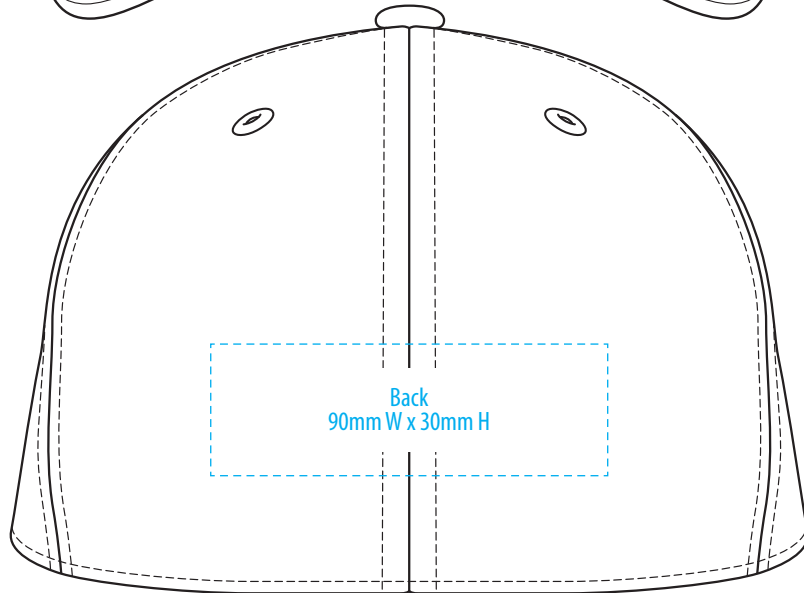

7012

 **BLACK**

COLOURWAYS

COLOUR

7012

 **BLACK**

NOTE:

The maximum decoration area is a guide only and is greatly dependant on the logo shape.

EMBROIDERY

7012

 **BLACK**

NOTE:

The maximum decoration area is a guide only and is greatly dependant on the logo shape.

SUPACOLOUR

7012

 **BLACK**

NOTE:

The maximum decoration area is a guide only and is greatly dependant on the logo shape.

DTF

7012

 **BLACK**

NOTE:

The maximum decoration area is a guide only and is greatly dependant on the logo shape.