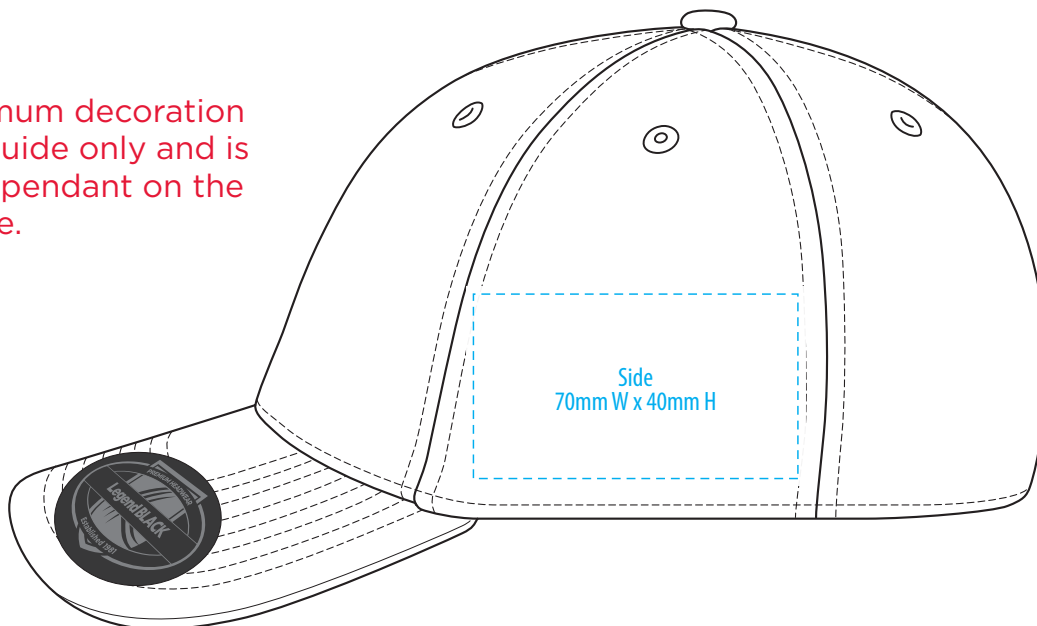

7012

 **BLACK**

COLOURWAYS

COLOUR

7012

 **BLACK**

NOTE:

The maximum decoration area is a guide only and is greatly dependant on the logo shape.

EMBROIDERY

7012

 **BLACK**

NOTE:

The maximum decoration area is a guide only and is greatly dependant on the logo shape.

SUPACOLOUR

7012

 **BLACK**

NOTE:

The maximum decoration area is a guide only and is greatly dependant on the logo shape.

DTF

7012

 **BLACK**

NOTE:

The maximum decoration area is a guide only and is greatly dependant on the logo shape.