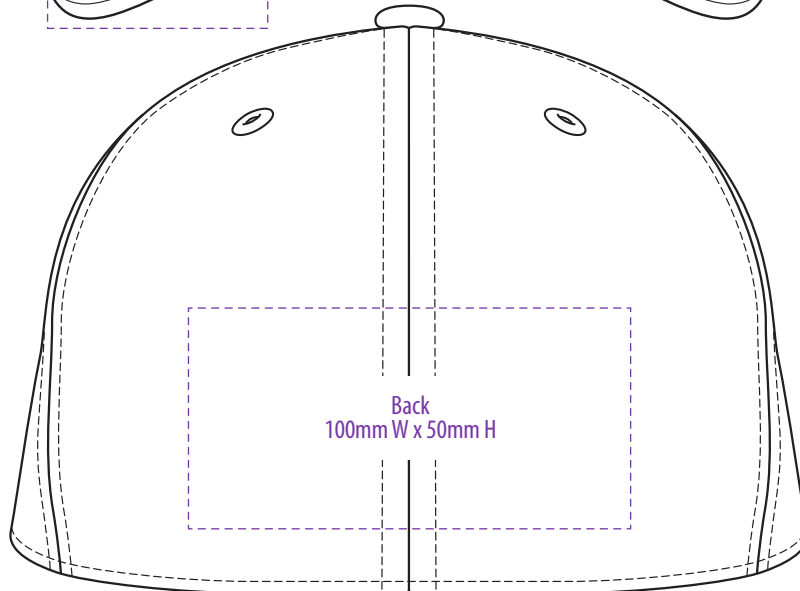

7012

 **BLACK**

COLOURWAYS

COLOUR

7012

 **BLACK**

NOTE:

The maximum decoration area is a guide only and is greatly dependant on the logo shape.

EMBROIDERY

7012

 **BLACK**

NOTE:

The maximum decoration area is a guide only and is greatly dependant on the logo shape.

SUPACOLOUR

7012

 **BLACK**

NOTE:

The maximum decoration area is a guide only and is greatly dependant on the logo shape.

DTF

7012

 **BLACK**

NOTE:

The maximum decoration area is a guide only and is greatly dependant on the logo shape.