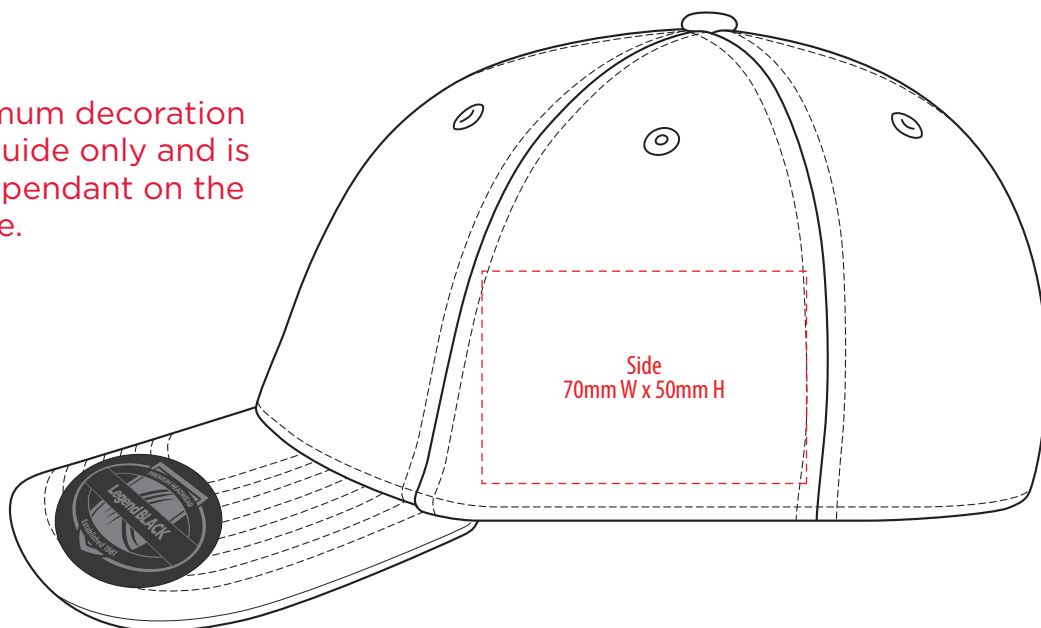

7012

 **BLACK**

COLOURWAYS

COLOUR

7012

 **BLACK**

NOTE:

The maximum decoration area is a guide only and is greatly dependant on the logo shape.

EMBROIDERY

7012

 **BLACK**

NOTE:

The maximum decoration area is a guide only and is greatly dependant on the logo shape.

SUPACOLOUR

7012

 **BLACK**

NOTE:

The maximum decoration area is a guide only and is greatly dependant on the logo shape.

DTF

7012

 **BLACK**

NOTE:

The maximum decoration area is a guide only and is greatly dependant on the logo shape.