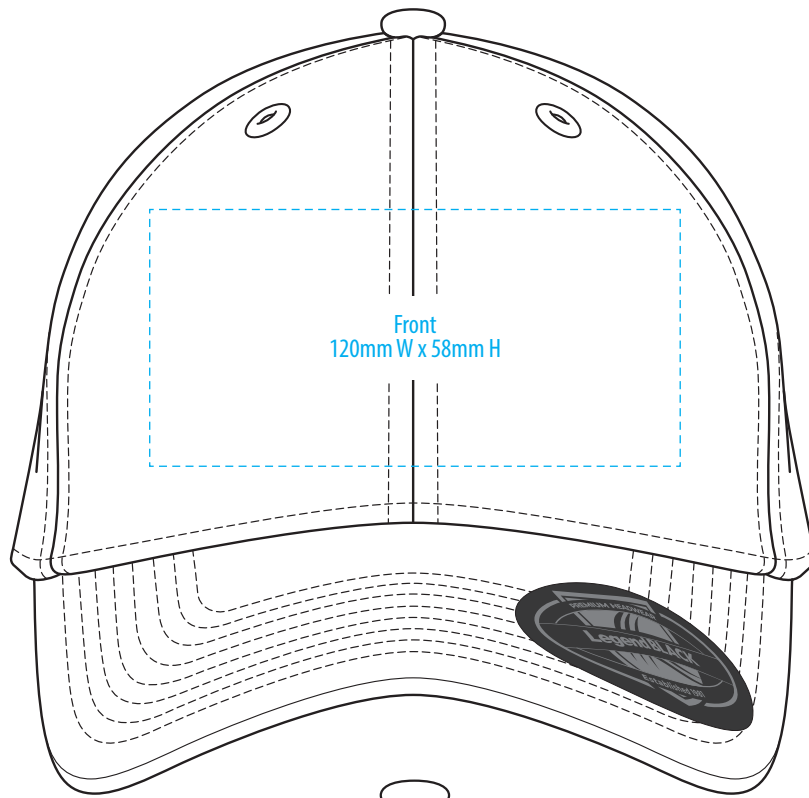

7012

 **BLACK**

COLOURWAYS

COLOUR

7012

 **BLACK**

NOTE:

The maximum decoration area is a guide only and is greatly dependant on the logo shape.

EMBROIDERY

7012

 **BLACK**

NOTE:

The maximum decoration area is a guide only and is greatly dependant on the logo shape.

SUPACOLOUR

7012

 **BLACK**

NOTE:

The maximum decoration area is a guide only and is greatly dependant on the logo shape.

DTF

7012

 **BLACK**

NOTE:

The maximum decoration area is a guide only and is greatly dependant on the logo shape.