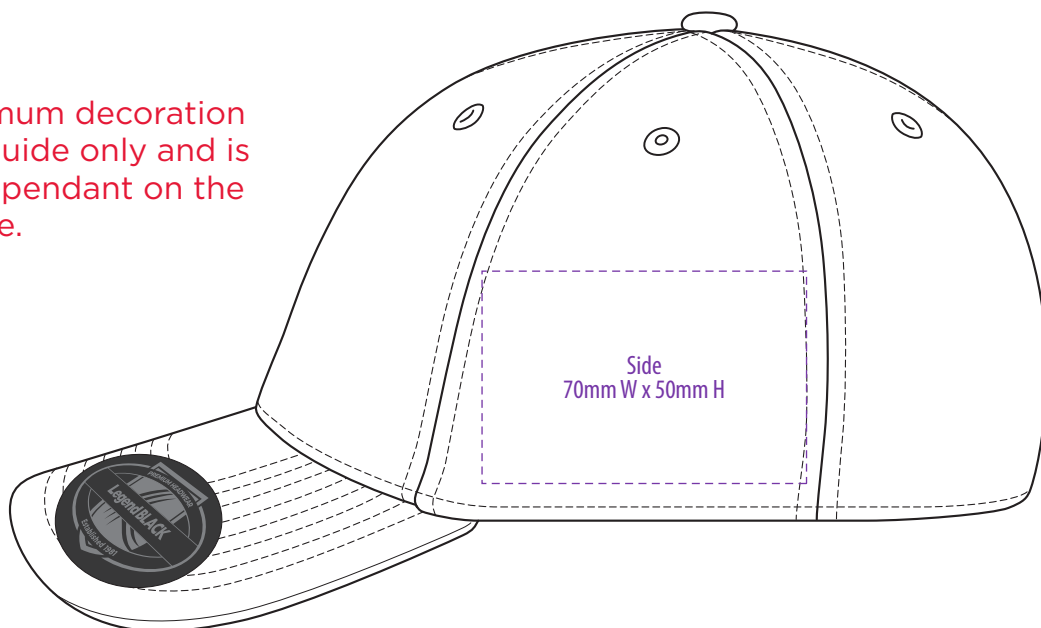

7012

 **BLACK**

COLOURWAYS

COLOUR

7012

 **BLACK**

NOTE:

The maximum decoration area is a guide only and is greatly dependant on the logo shape.

EMBROIDERY

7012

 **BLACK**

NOTE:

The maximum decoration area is a guide only and is greatly dependant on the logo shape.

SUPACOLOUR

7012

 **BLACK**

NOTE:

The maximum decoration area is a guide only and is greatly dependant on the logo shape.

DTF

7012

 **BLACK**

NOTE:

The maximum decoration area is a guide only and is greatly dependant on the logo shape.