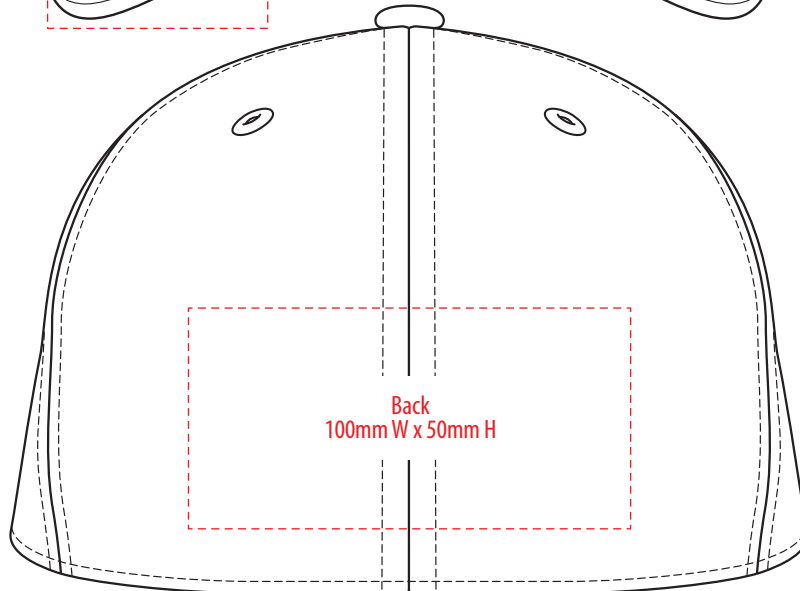

7012

 **BLACK**

COLOURWAYS

COLOUR

7012

 **BLACK**

NOTE:

The maximum decoration area is a guide only and is greatly dependant on the logo shape.

EMBROIDERY

7012

 **BLACK**

NOTE:

The maximum decoration area is a guide only and is greatly dependant on the logo shape.

SUPACOLOUR

7012

 **BLACK**

NOTE:

The maximum decoration area is a guide only and is greatly dependant on the logo shape.

DTF

7012

 **BLACK**

NOTE:

The maximum decoration area is a guide only and is greatly dependant on the logo shape.