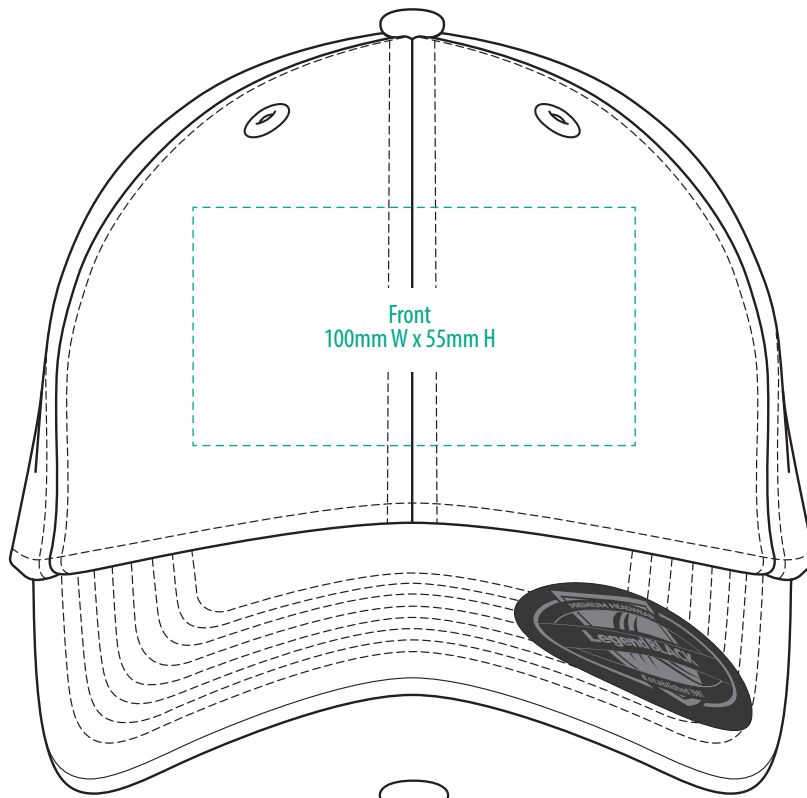

EMBROIDERY

7012

 **BLACK**

NOTE:

The maximum decoration area is a guide only and is greatly dependant on the logo shape.

SUPACOLOUR

7012

 **BLACK**

NOTE:

The maximum decoration area is a guide only and is greatly dependant on the logo shape.

DTF

7012

 **BLACK**

NOTE:

The maximum decoration area is a guide only and is greatly dependant on the logo shape.