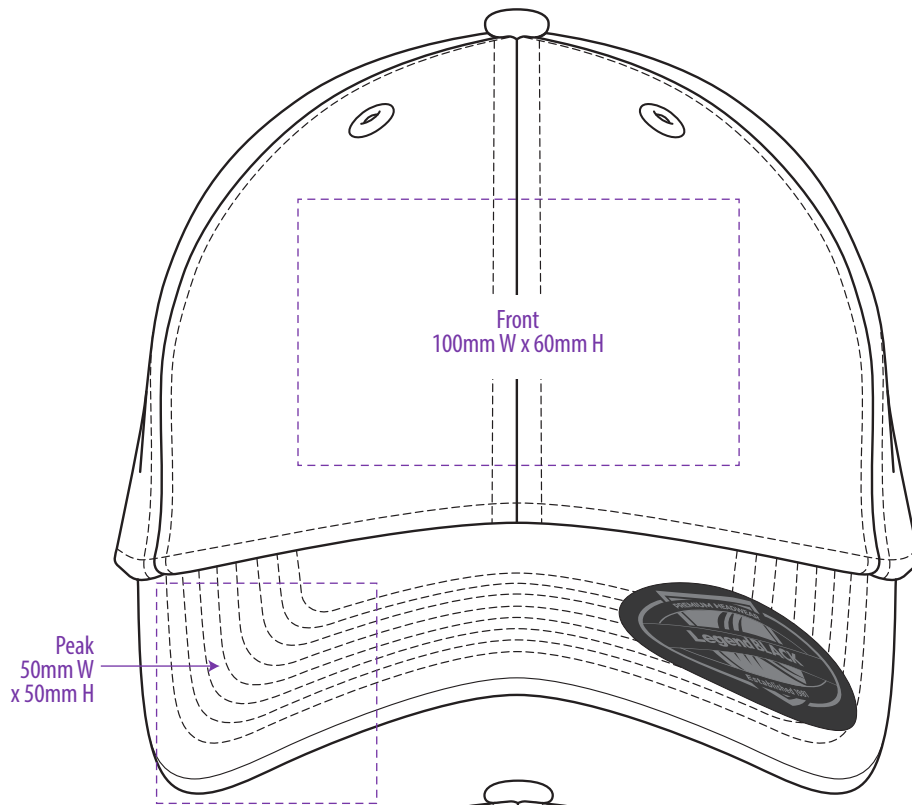

7012

 **BLACK**

COLOURWAYS

COLOUR

7012

 **BLACK**

NOTE:

The maximum decoration area is a guide only and is greatly dependant on the logo shape.

EMBROIDERY

7012

 **BLACK**

NOTE:

The maximum decoration area is a guide only and is greatly dependant on the logo shape.

SUPACOLOUR

7012

 **BLACK**

NOTE:

The maximum decoration area is a guide only and is greatly dependant on the logo shape.

DTF

7012

 **BLACK**

NOTE:

The maximum decoration area is a guide only and is greatly dependant on the logo shape.