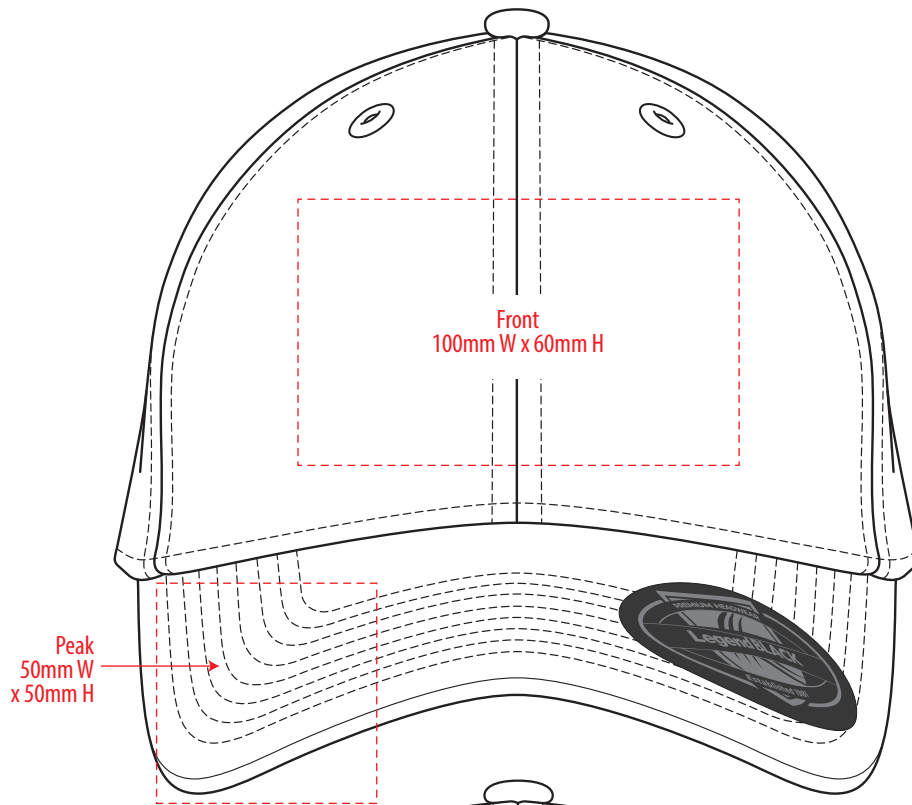

7012

 **BLACK**

COLOURWAYS

COLOUR

7012

 **BLACK**

NOTE:

The maximum decoration area is a guide only and is greatly dependant on the logo shape.

EMBROIDERY

7012

 **BLACK**

NOTE:

The maximum decoration area is a guide only and is greatly dependant on the logo shape.

SUPACOLOUR

7012

 **BLACK**

NOTE:

The maximum decoration area is a guide only and is greatly dependant on the logo shape.

DTF

7012

 **BLACK**

NOTE:

The maximum decoration area is a guide only and is greatly dependant on the logo shape.