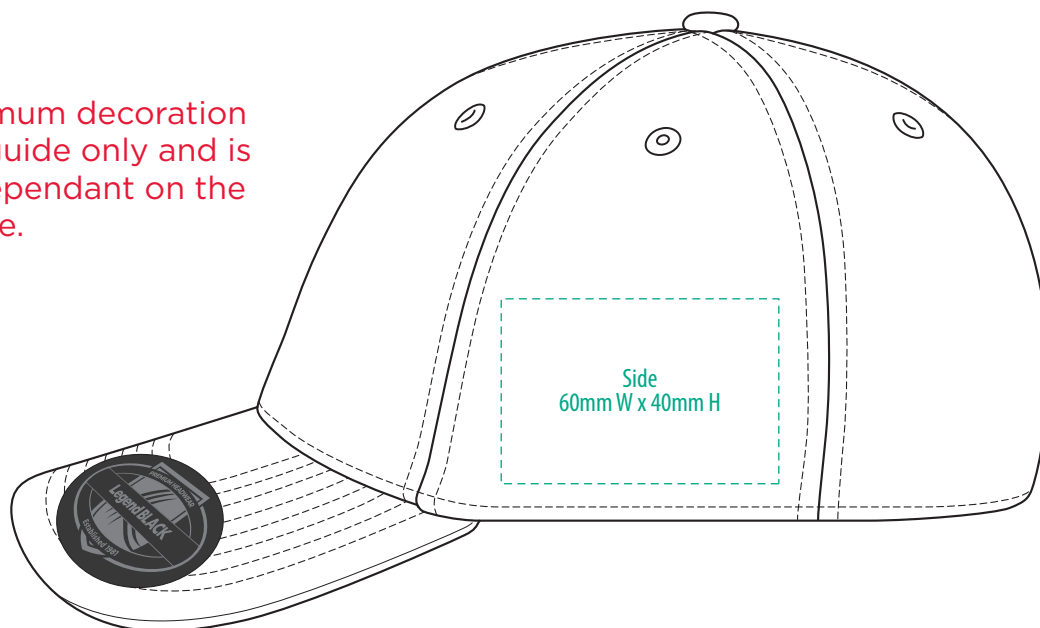

EMBROIDERY

7012

 **BLACK**

NOTE:

The maximum decoration area is a guide only and is greatly dependant on the logo shape.

SUPACOLOUR

7012

 **BLACK**

NOTE:

The maximum decoration area is a guide only and is greatly dependant on the logo shape.

DTF

7012

 **BLACK**

NOTE:

The maximum decoration area is a guide only and is greatly dependant on the logo shape.