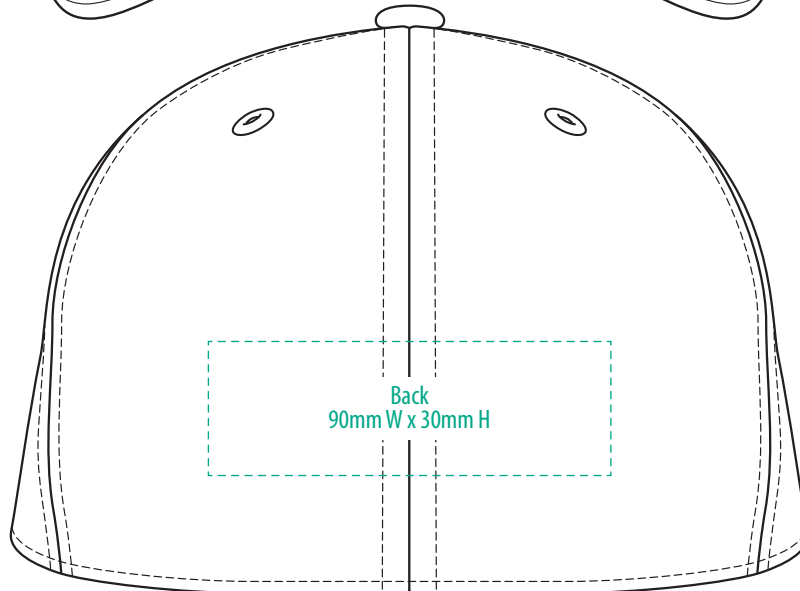

EMBROIDERY

7012

 **BLACK**

NOTE:

The maximum decoration area is a guide only and is greatly dependant on the logo shape.

SUPACOLOUR

7012

 **BLACK**

NOTE:

The maximum decoration area is a guide only and is greatly dependant on the logo shape.

DTF

7012

 **BLACK**

NOTE:

The maximum decoration area is a guide only and is greatly dependant on the logo shape.