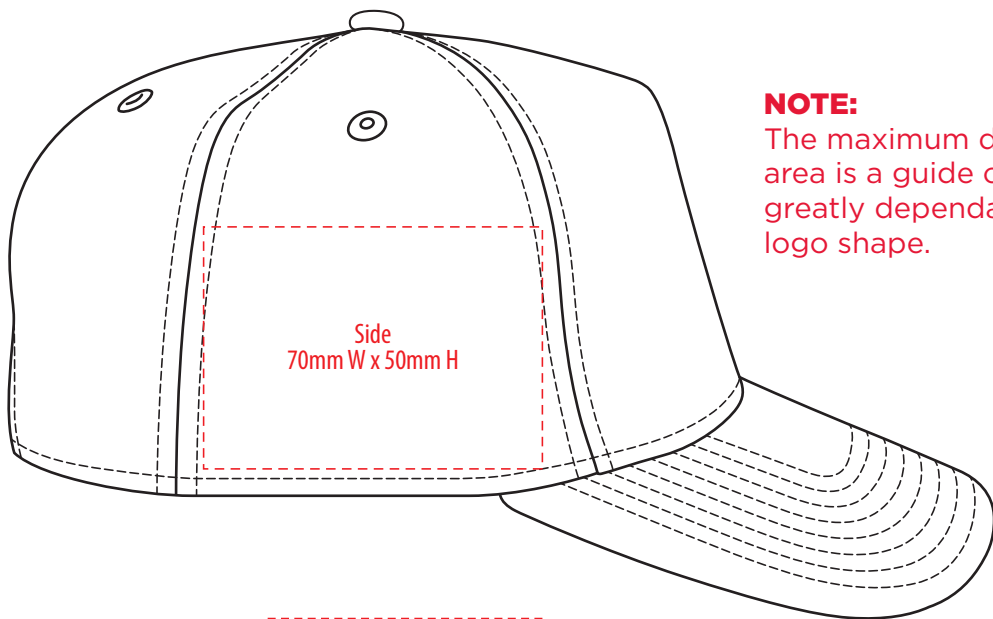

7010

 **BLACK**

COLOURWAYS

COLOUR

7010

BLACK

NOTE:
The maximum decoration area is a guide only and is greatly dependant on the logo shape.

EMBROIDERY

7010

BLACK

NOTE:
The maximum decoration area is a guide only and is greatly dependant on the logo shape.

SUPACOLOUR

7010

BLACK

NOTE:

The maximum decoration area is a guide only and is greatly dependant on the logo shape.

SUPASUB / SUPAETCH / SUPAFLEX

[PATCH MUST BE AT LEAST 25MM X 25MM]

7010

FABRIC SWATCH

BLACK

BLACK

Pantone colours are provided as a reference only and are based on closest match. Actual product colour may differ. If a precise colour match is required we recommend ordering a sample.