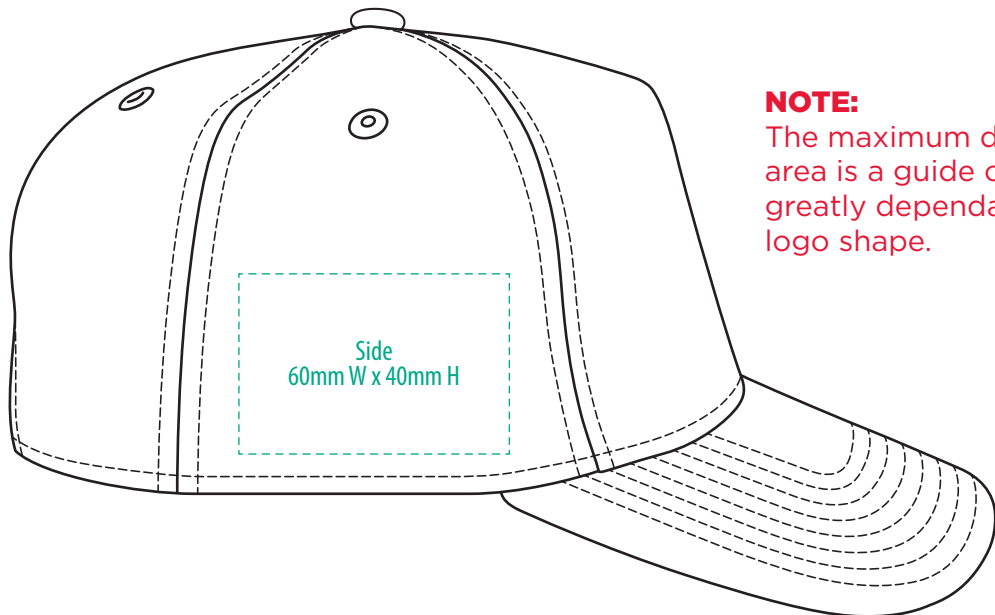

7010

 **BLACK**

COLOURWAYS

COLOUR

7010

BLACK

NOTE:
The maximum decoration area is a guide only and is greatly dependant on the logo shape.

EMBROIDERY

7010

BLACK

NOTE:
The maximum decoration area is a guide only and is greatly dependant on the logo shape.

SUPACOLOUR

7010

BLACK

NOTE:

The maximum decoration area is a guide only and is greatly dependant on the logo shape.

SUPASUB / SUPAETCH / SUPAFLEX

[PATCH MUST BE AT LEAST 25MM X 25MM]

7010

FABRIC SWATCH

BLACK

BLACK

Pantone colours are provided as a reference only and are based on closest match. Actual product colour may differ. If a precise colour match is required we recommend ordering a sample.