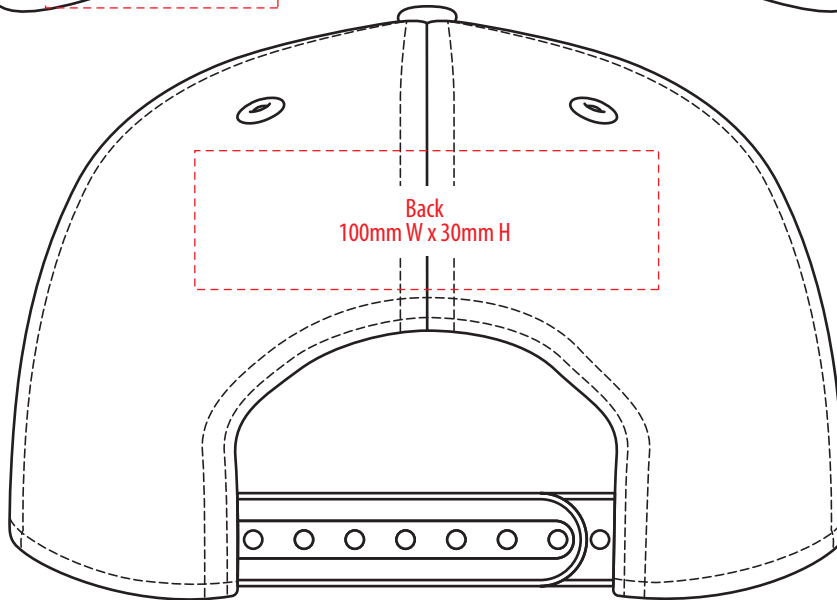

7010

 **BLACK**

COLOURWAYS

COLOUR

7010

BLACK

NOTE:
The maximum decoration area is a guide only and is greatly dependant on the logo shape.

EMBROIDERY

7010

BLACK

NOTE:
The maximum decoration area is a guide only and is greatly dependant on the logo shape.

SUPACOLOUR

7010

BLACK

NOTE:

The maximum decoration area is a guide only and is greatly dependant on the logo shape.

SUPASUB / SUPAETCH / SUPAFLEX

[PATCH MUST BE AT LEAST 25MM X 25MM]

7010

FABRIC SWATCH

BLACK

BLACK

Pantone colours are provided as a reference only and are based on closest match. Actual product colour may differ. If a precise colour match is required we recommend ordering a sample.