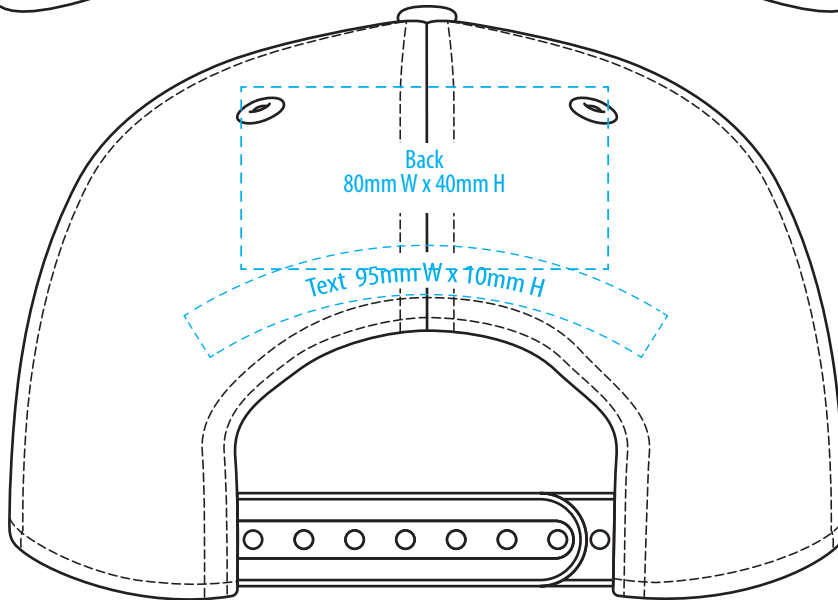

7010

 **BLACK**

COLOURWAYS

COLOUR

7010

BLACK

NOTE:
The maximum decoration area is a guide only and is greatly dependant on the logo shape.

EMBROIDERY

7010

BLACK

NOTE:
The maximum decoration area is a guide only and is greatly dependant on the logo shape.

SUPACOLOUR

7010

BLACK

NOTE:

The maximum decoration area is a guide only and is greatly dependant on the logo shape.

SUPASUB / SUPAETCH / SUPAFLEX

[PATCH MUST BE AT LEAST 25MM X 25MM]

7010

FABRIC SWATCH

BLACK

BLACK

Pantone colours are provided as a reference only and are based on closest match. Actual product colour may differ. If a precise colour match is required we recommend ordering a sample.