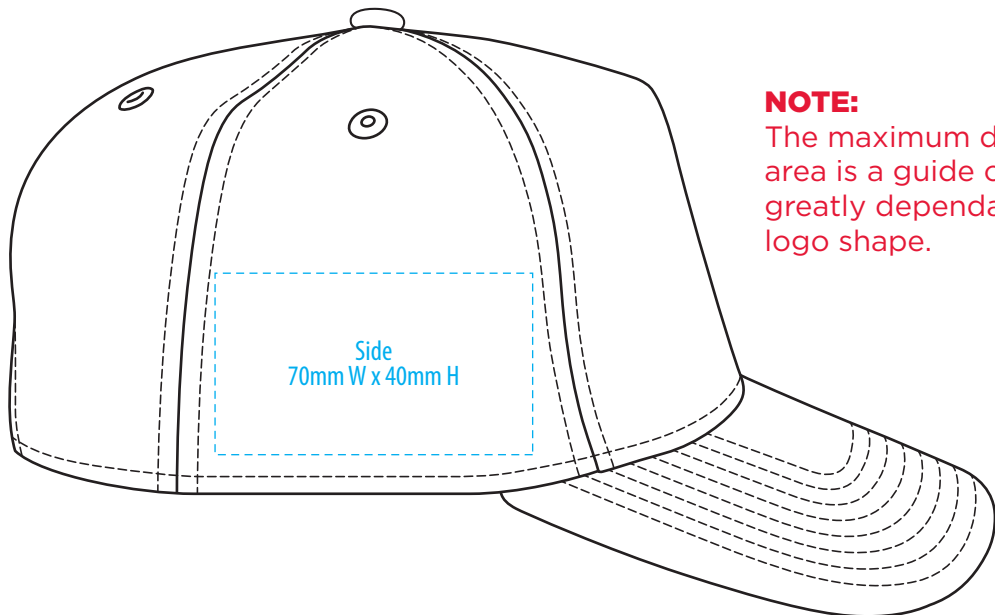

7010

 **BLACK**

COLOURWAYS

COLOUR

7010

BLACK

NOTE:
The maximum decoration area is a guide only and is greatly dependant on the logo shape.

EMBROIDERY

7010

BLACK

NOTE:
The maximum decoration area is a guide only and is greatly dependant on the logo shape.

SUPACOLOUR

7010

BLACK

NOTE:

The maximum decoration area is a guide only and is greatly dependant on the logo shape.

SUPASUB / SUPAETCH / SUPAFLEX

[PATCH MUST BE AT LEAST 25MM X 25MM]

7010

FABRIC SWATCH

BLACK

BLACK

Pantone colours are provided as a reference only and are based on closest match. Actual product colour may differ. If a precise colour match is required we recommend ordering a sample.