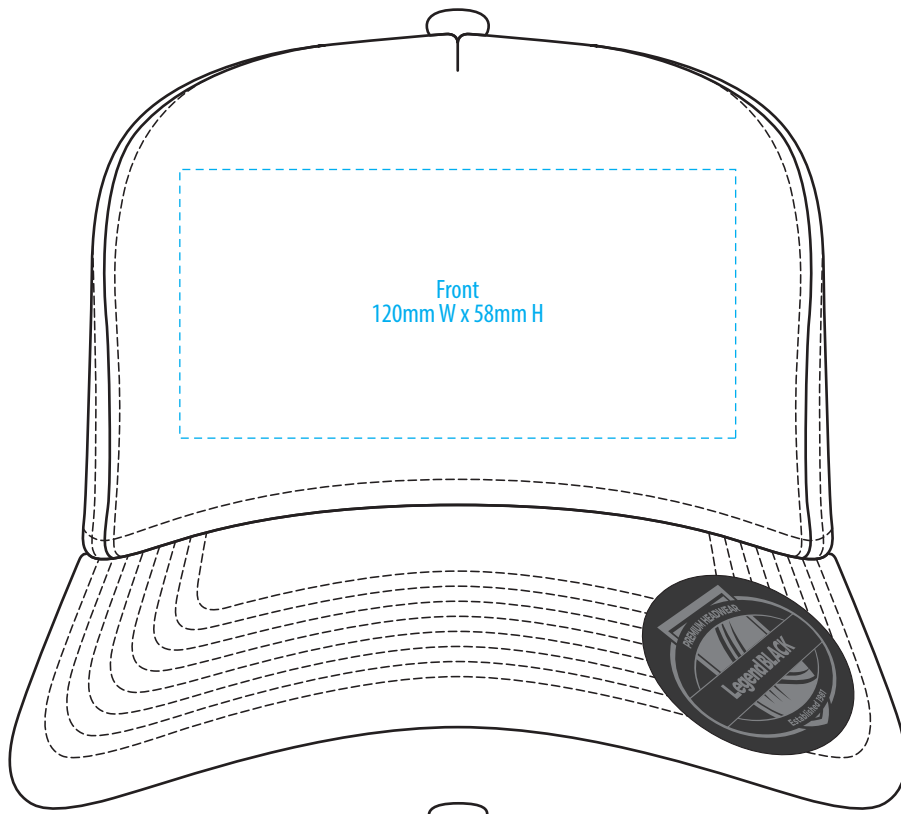

7010

 **BLACK**

COLOURWAYS

COLOUR

7010

BLACK

NOTE:
The maximum decoration area is a guide only and is greatly dependant on the logo shape.

EMBROIDERY

7010

BLACK

NOTE:
The maximum decoration area is a guide only and is greatly dependant on the logo shape.

SUPACOLOUR

7010

BLACK

NOTE:

The maximum decoration area is a guide only and is greatly dependant on the logo shape.

SUPASUB / SUPAETCH / SUPAFLEX

[PATCH MUST BE AT LEAST 25MM X 25MM]

7010

FABRIC SWATCH

BLACK

BLACK

Pantone colours are provided as a reference only and are based on closest match. Actual product colour may differ. If a precise colour match is required we recommend ordering a sample.