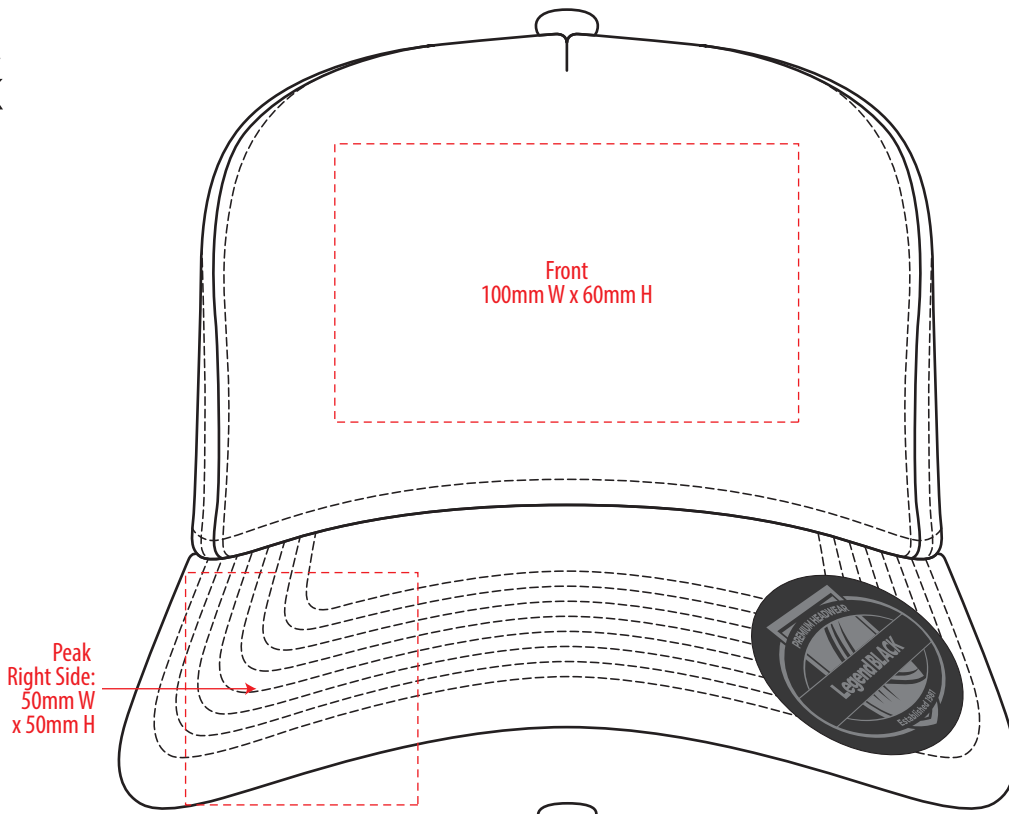

7010

 **BLACK**

COLOURWAYS

COLOUR

7010

BLACK

NOTE:
The maximum decoration area is a guide only and is greatly dependant on the logo shape.

EMBROIDERY

7010

BLACK

NOTE:
The maximum decoration area is a guide only and is greatly dependant on the logo shape.

SUPACOLOUR

7010

BLACK

NOTE:

The maximum decoration area is a guide only and is greatly dependant on the logo shape.

SUPASUB / SUPAETCH / SUPAFLEX

[PATCH MUST BE AT LEAST 25MM X 25MM]

7010

FABRIC SWATCH

BLACK

BLACK

Pantone colours are provided as a reference only and are based on closest match. Actual product colour may differ. If a precise colour match is required we recommend ordering a sample.