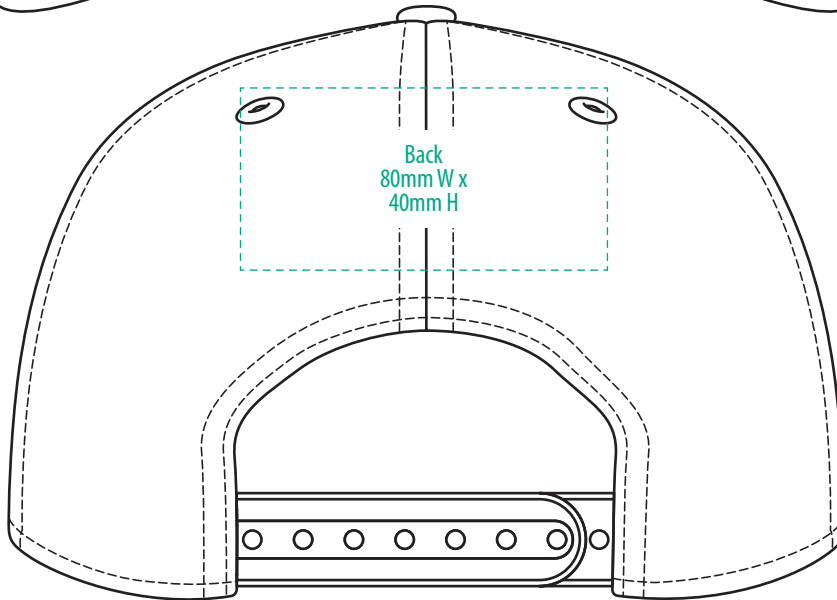

7010

 **BLACK**

COLOURWAYS

COLOUR

7010

BLACK

NOTE:
The maximum decoration area is a guide only and is greatly dependant on the logo shape.

EMBROIDERY

7010

BLACK

NOTE:
The maximum decoration area is a guide only and is greatly dependant on the logo shape.

SUPACOLOUR

7010

BLACK

NOTE:

The maximum decoration area is a guide only and is greatly dependant on the logo shape.

SUPASUB / SUPAETCH / SUPAFLEX

[PATCH MUST BE AT LEAST 25MM X 25MM]

7010

FABRIC SWATCH

BLACK

BLACK

Pantone colours are provided as a reference only and are based on closest match. Actual product colour may differ. If a precise colour match is required we recommend ordering a sample.