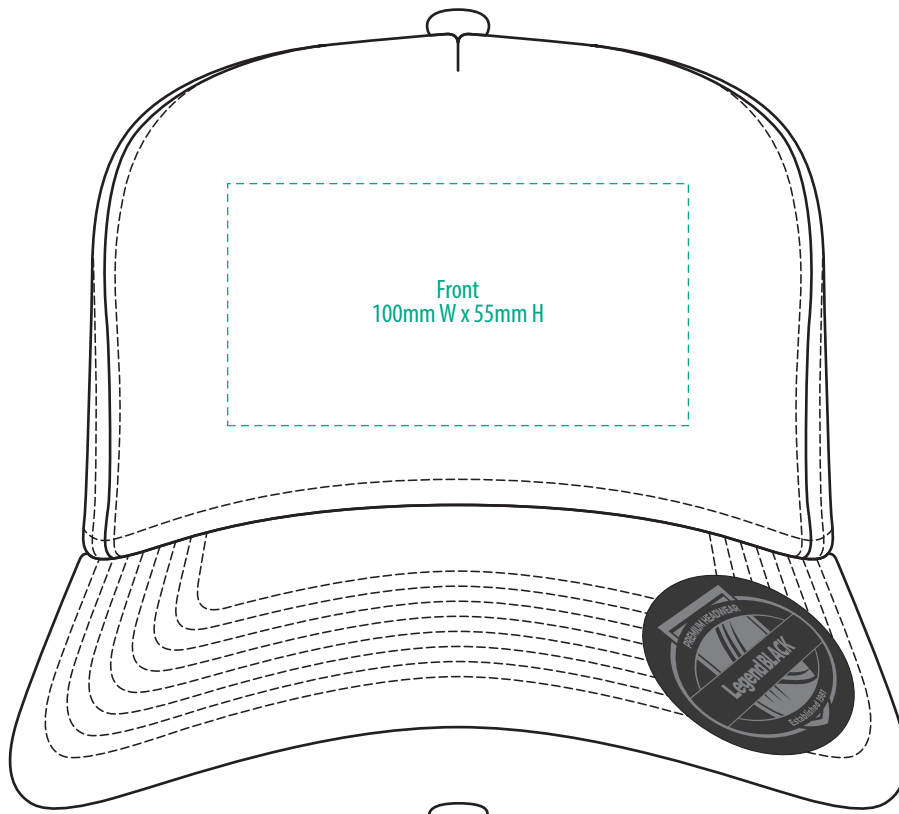

7010

 **BLACK**

COLOURWAYS

COLOUR

7010

BLACK

NOTE:
The maximum decoration area is a guide only and is greatly dependant on the logo shape.

EMBROIDERY

7010

BLACK

NOTE:
The maximum decoration area is a guide only and is greatly dependant on the logo shape.

SUPACOLOUR

7010

BLACK

NOTE:

The maximum decoration area is a guide only and is greatly dependant on the logo shape.

SUPASUB / SUPAETCH / SUPAFLEX

[PATCH MUST BE AT LEAST 25MM X 25MM]

7010

FABRIC SWATCH

BLACK

BLACK

Pantone colours are provided as a reference only and are based on closest match. Actual product colour may differ. If a precise colour match is required we recommend ordering a sample.