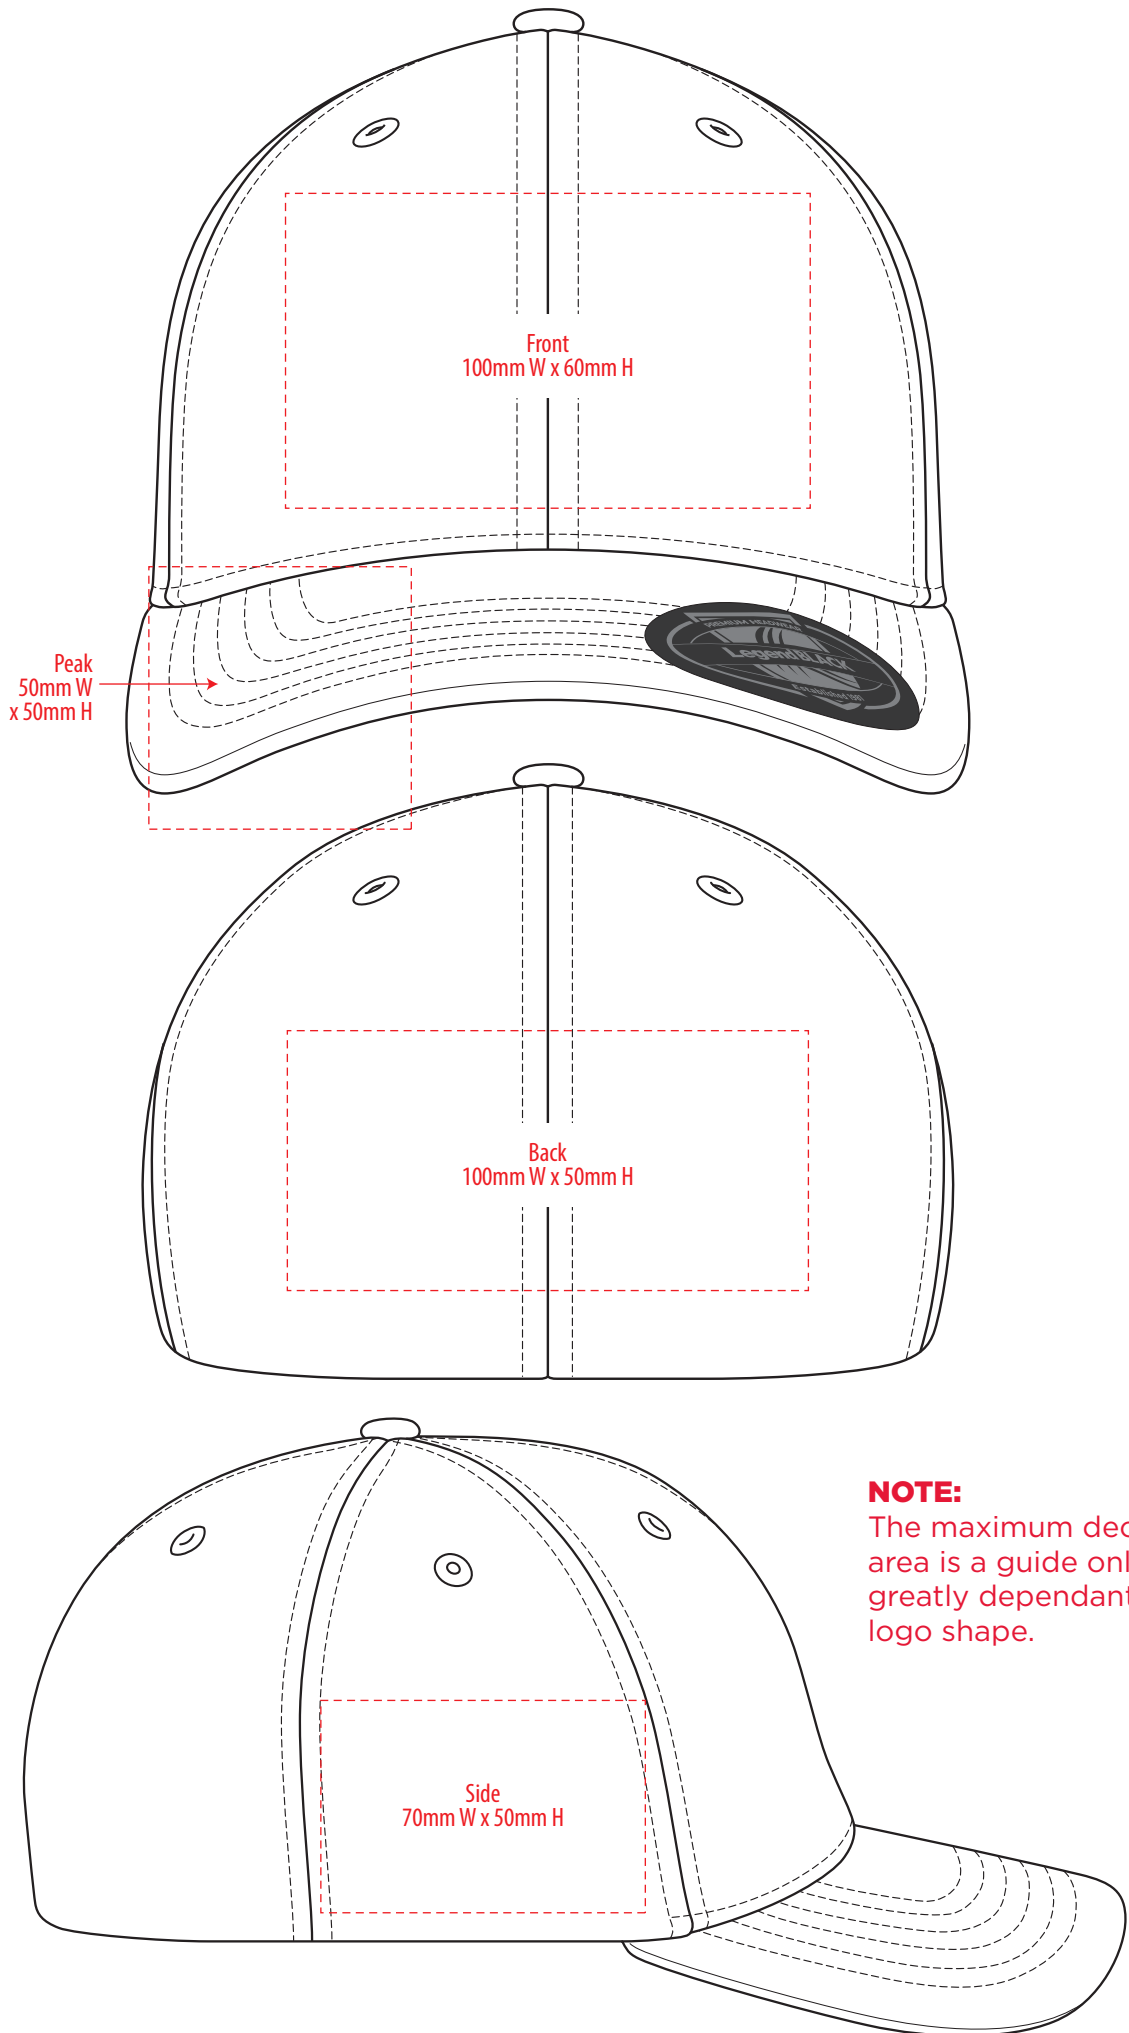

# 7009

 **BLACK**

**NOTE:**

The maximum decoration area is a guide only and is greatly dependant on the logo shape.

-----  
EMBROIDERY

# 7009

 **BLACK**

**NOTE:**

The maximum decoration area is a guide only and is greatly dependant on the logo shape.

-----  
SUPACLOUR

7009

BLACK

**NOTE:**