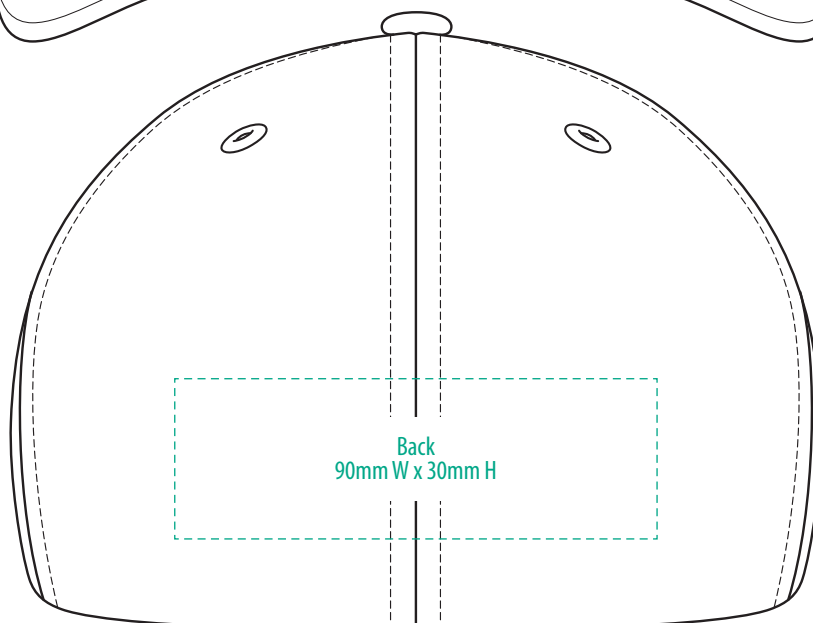

# 7009

 **BLACK**

**NOTE:**

The maximum decoration area is a guide only and is greatly dependant on the logo shape.

-----  
EMBROIDERY

# 7009

 **BLACK**

**NOTE:**

The maximum decoration area is a guide only and is greatly dependant on the logo shape.

-----  
SUPACLOUR

7009

BLACK

**NOTE:**

The maximum decoration area is a guide only and is greatly dependant on the logo shape.

SUPASUB / SUPAETCH / SUPAFLEX

7009