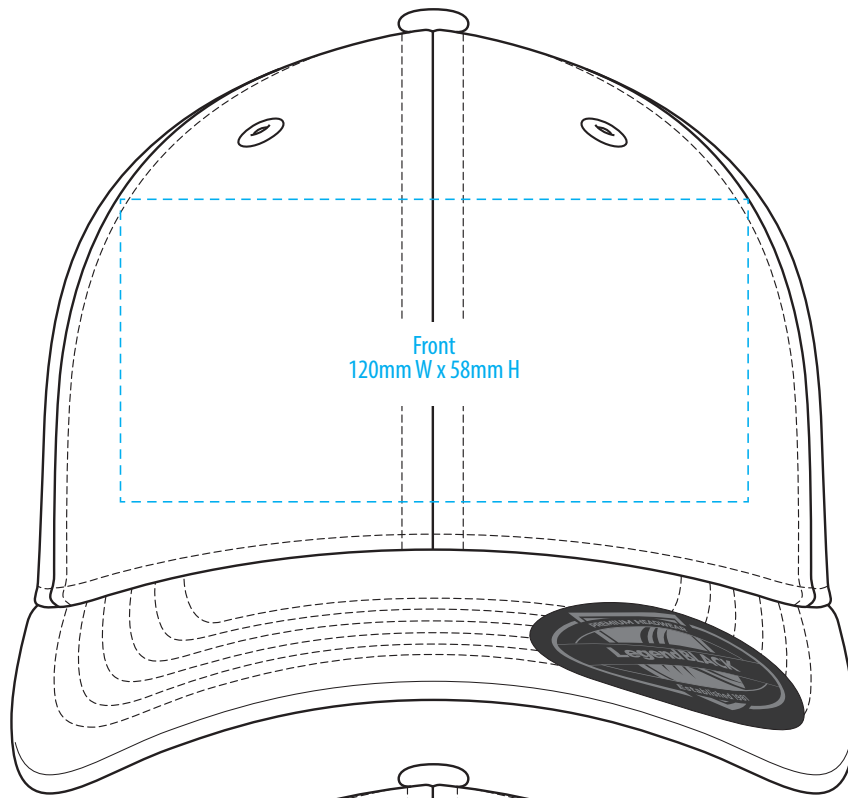

7009

 **BLACK**

COLOURWAYS

-----  
COLOUR

# 7009

 **BLACK**

**NOTE:**

The maximum decoration area is a guide only and is greatly dependant on the logo shape.

-----  
EMBROIDERY

# 7009

 **BLACK**

**NOTE:**

The maximum decoration area is a guide only and is greatly dependant on the logo shape.

-----  
SUPACLOUR

7009

BLACK

**NOTE:**