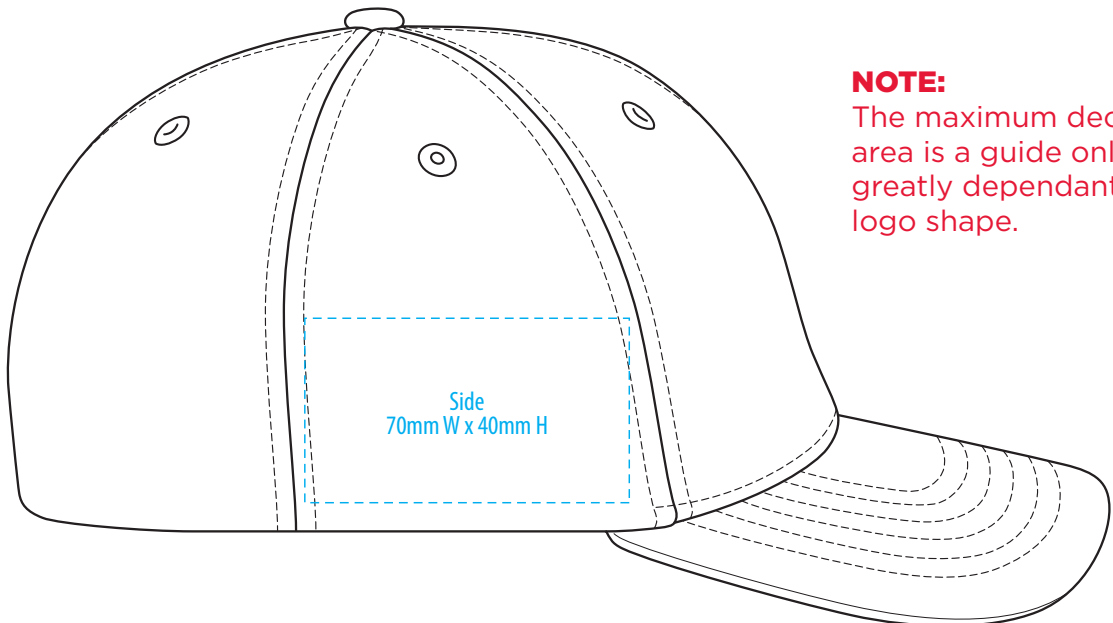

7009

 **BLACK**

COLOURWAYS

-----  
COLOUR

# 7009

 **BLACK**

**NOTE:**

The maximum decoration area is a guide only and is greatly dependant on the logo shape.

-----  
EMBROIDERY

# 7009

 **BLACK**

**NOTE:**

The maximum decoration area is a guide only and is greatly dependant on the logo shape.

-----  
SUPACLOUR

7009

BLACK

**NOTE:**

The maximum decoration area is a guide only and is greatly dependant on the logo shape.

SUPASUB / SUPAETCH / SUPAFLEX

7009