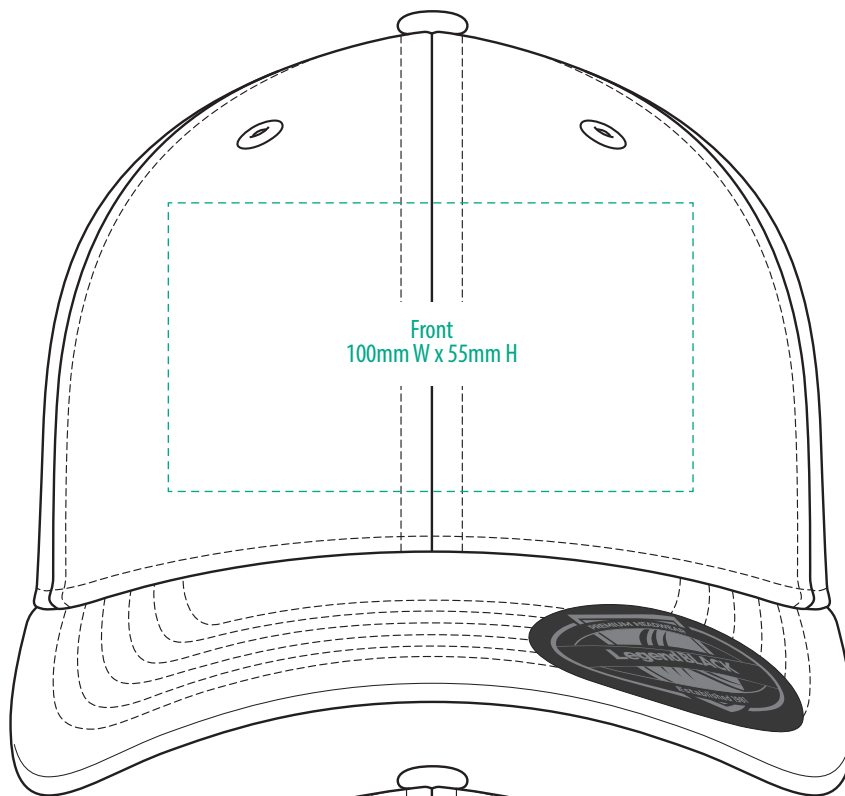

# 7009

 **BLACK**

**NOTE:**

The maximum decoration area is a guide only and is greatly dependant on the logo shape.

-----  
EMBROIDERY

# 7009

 **BLACK**

**NOTE:**

The maximum decoration area is a guide only and is greatly dependant on the logo shape.

-----  
SUPACLOUR

7009

BLACK

**NOTE:**

The maximum decoration area is a guide only and is greatly dependant on the logo shape.

SUPASUB / SUPAETCH / SUPAFLEX

7009