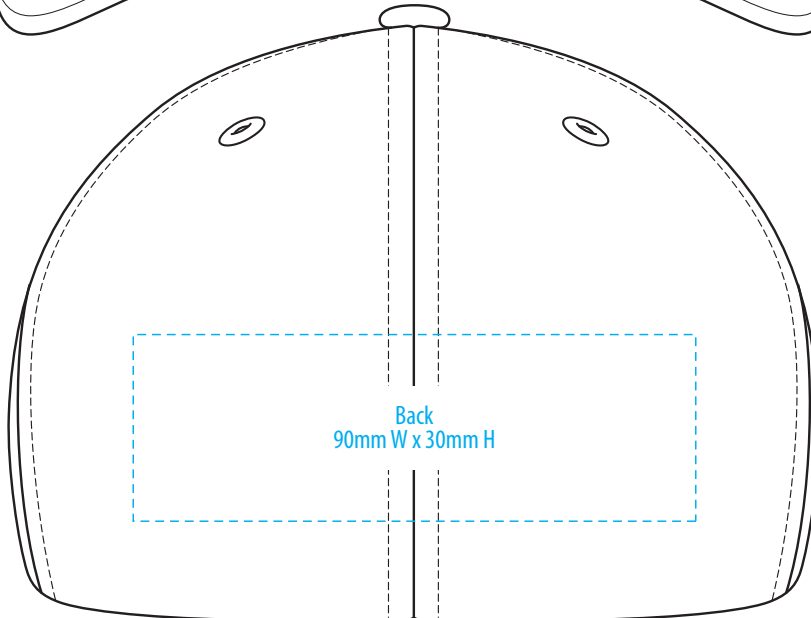

# 7009

 **BLACK**

**NOTE:**

The maximum decoration area is a guide only and is greatly dependant on the logo shape.

-----  
EMBROIDERY

# 7009

 **BLACK**

**NOTE:**

The maximum decoration area is a guide only and is greatly dependant on the logo shape.

-----  
SUPACLOUR

7009

BLACK

**NOTE:**

The maximum decoration area is a guide only and is greatly dependant on the logo shape.

SUPASUB / SUPAETCH / SUPAFLEX

7009