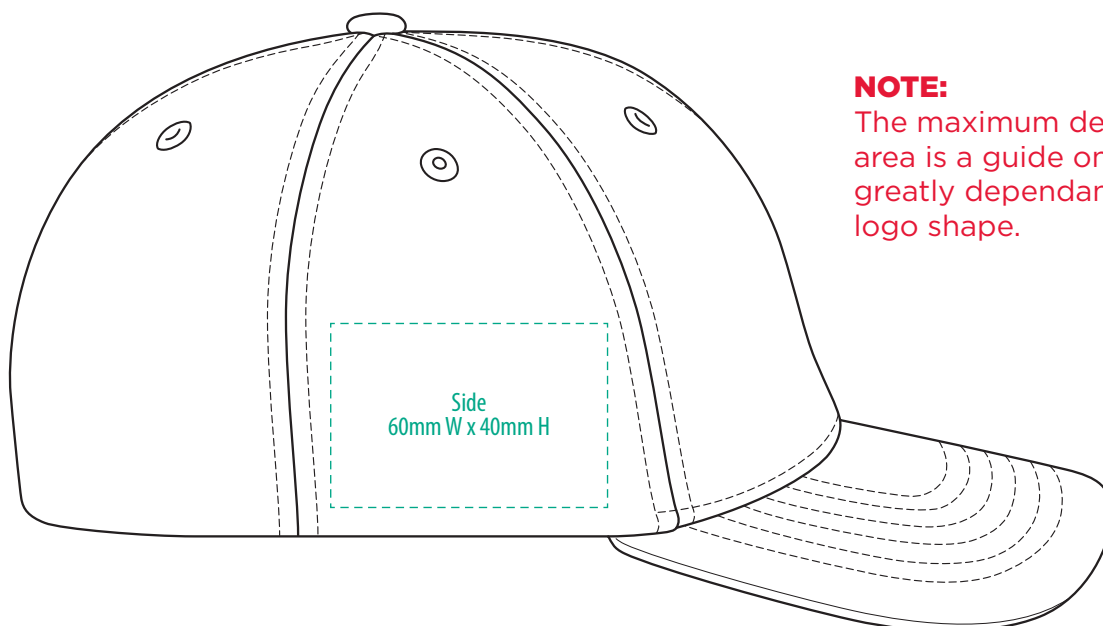

# 7009

 **BLACK**

**NOTE:**

The maximum decoration area is a guide only and is greatly dependant on the logo shape.

-----  
EMBROIDERY

# 7009

 **BLACK**

**NOTE:**

The maximum decoration area is a guide only and is greatly dependant on the logo shape.

-----  
SUPACLOUR

7009

BLACK

**NOTE:**

The maximum decoration area is a guide only and is greatly dependant on the logo shape.

SUPASUB / SUPAETCH / SUPAFLEX

7009