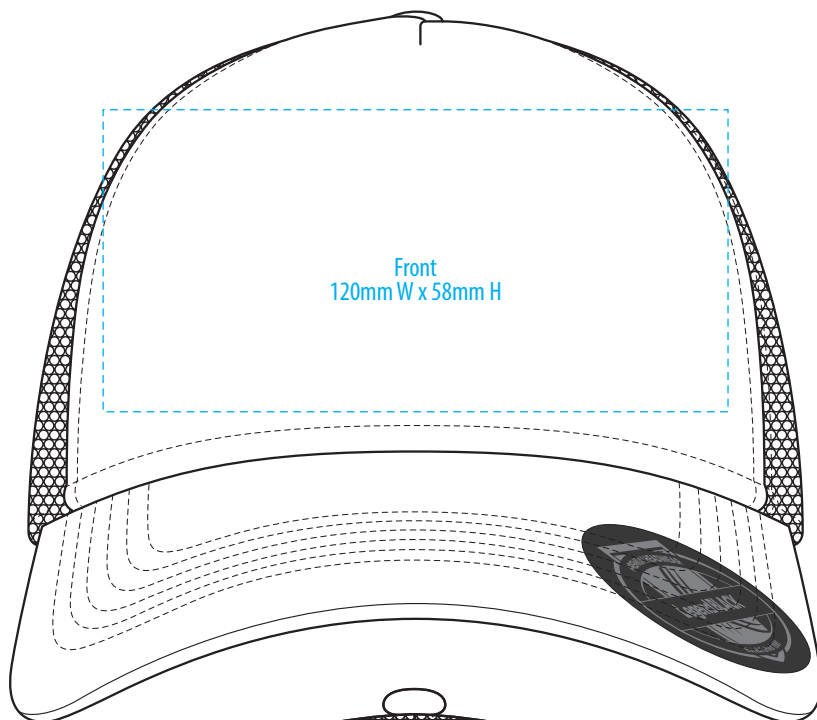

7004

 **BLACK**

COLOURWAYS

COLOUR

7004

 **BLACK**

NOTE:

The maximum decoration area is a guide only and is greatly dependant on the logo shape.

EMBROIDERY

7004

BLACK

NOTE:

The maximum decoration area is a guide only and is greatly dependant on the logo shape.

SUPACOLOUR

7004

 BLACK

NOTE:

The maximum decoration area is a guide only and is greatly dependant on the logo shape.

SUPASUB/SUPAETCH/SUPAFLEX

7004

FABRIC SWATCH

CHARCOAL HEATHER

PMS 432

GREY HEATHER