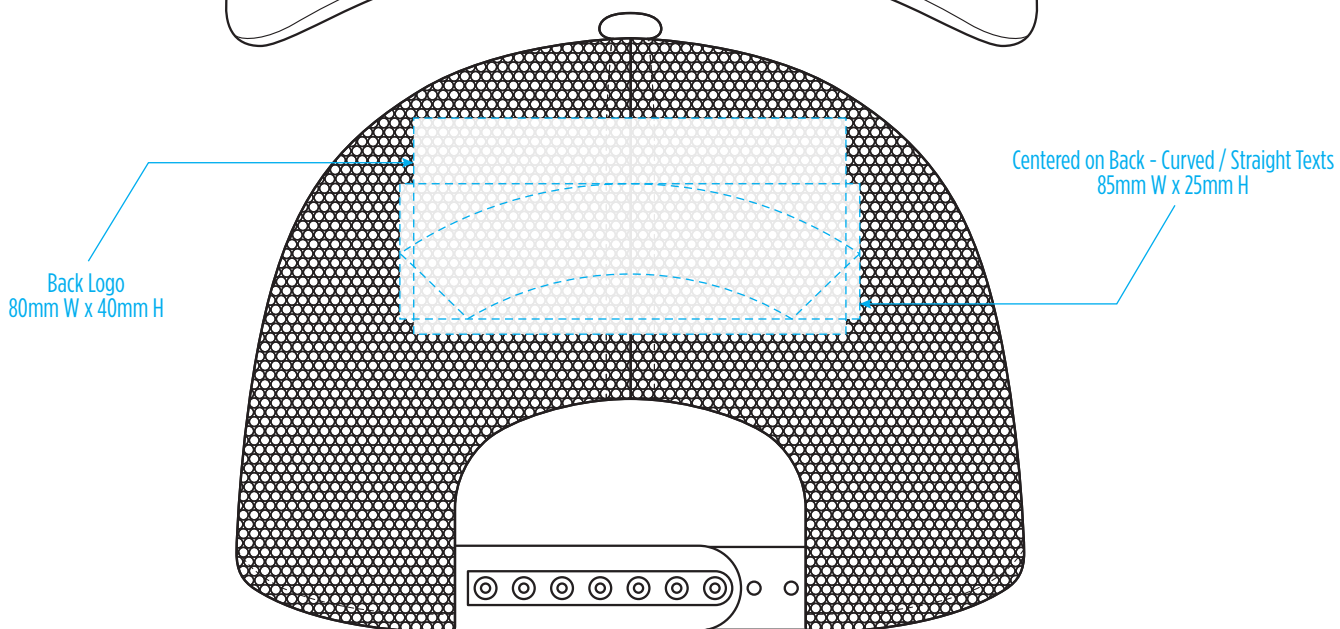

7004

 **BLACK**

COLOURWAYS

COLOUR

7004

 **BLACK**

NOTE:

The maximum decoration area is a guide only and is greatly dependant on the logo shape.

EMBROIDERY

7004

BLACK

NOTE:

The maximum decoration area is a guide only and is greatly dependant on the logo shape.

SUPACOLOUR

7004

 BLACK

NOTE:

The maximum decoration area is a guide only and is greatly dependant on the logo shape.

SUPASUB/SUPAETCH/SUPAFLEX

7004

FABRIC SWATCH

CHARCOAL HEATHER

PMS 432

GREY HEATHER