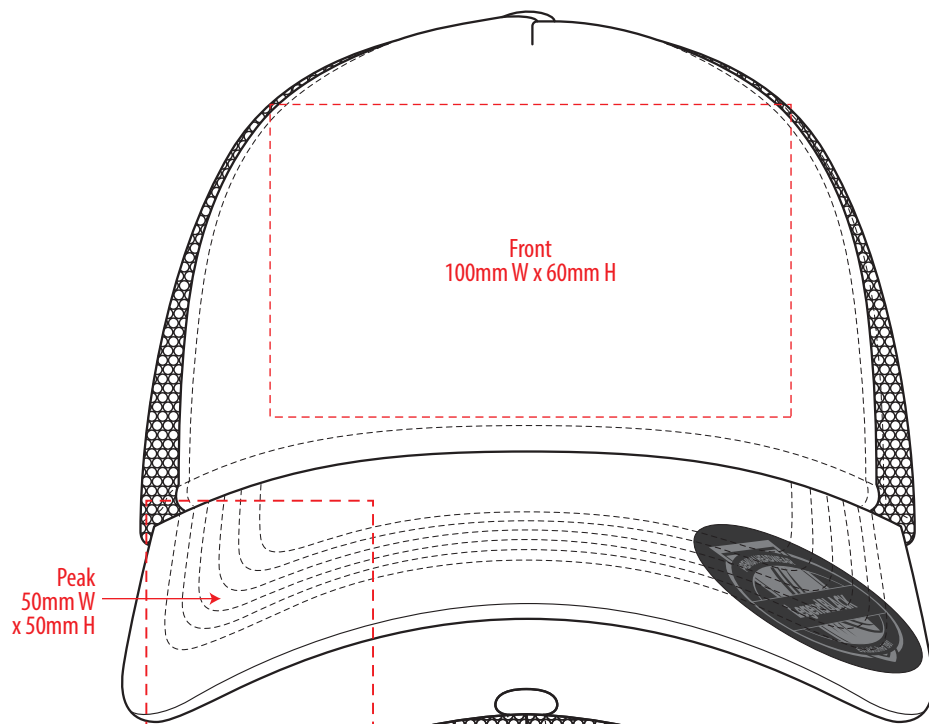

7004

 **BLACK**

COLOURWAYS

COLOUR

7004

 **BLACK**

NOTE:

The maximum decoration area is a guide only and is greatly dependant on the logo shape.

EMBROIDERY

7004

BLACK

NOTE:

The maximum decoration area is a guide only and is greatly dependant on the logo shape.

SUPACOLOUR

7004

 BLACK

NOTE:

The maximum decoration area is a guide only and is greatly dependant on the logo shape.

SUPASUB/SUPAETCH/SUPAFLEX

7004

FABRIC SWATCH

CHARCOAL HEATHER

PMS 432

GREY HEATHER