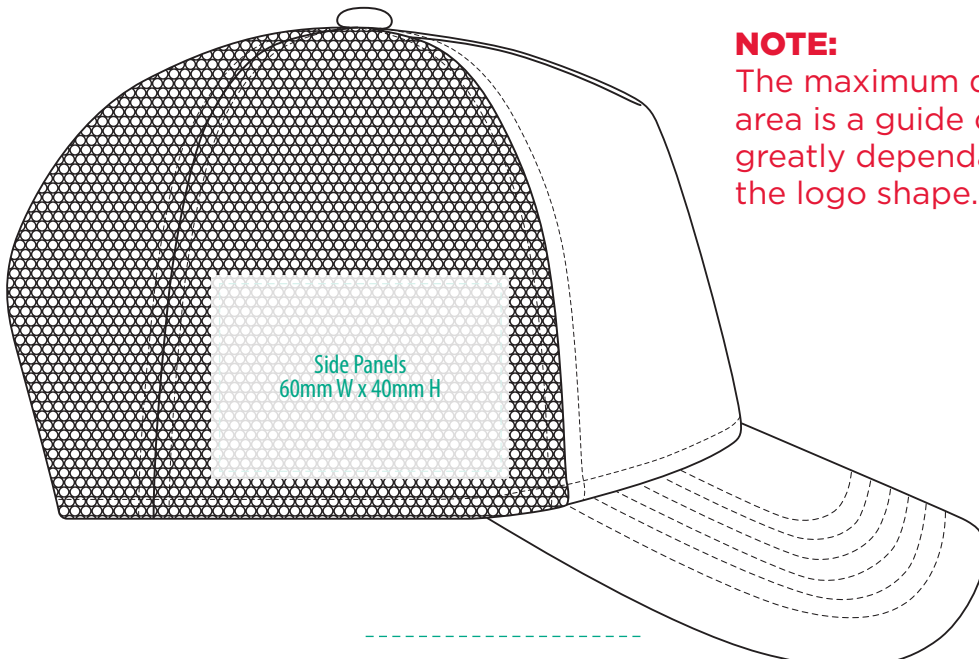

7004

 **BLACK**

COLOURWAYS

COLOUR

7004

 **BLACK**

NOTE:

The maximum decoration area is a guide only and is greatly dependant on the logo shape.

EMBROIDERY

7004

BLACK

NOTE:

The maximum decoration area is a guide only and is greatly dependant on the logo shape.

SUPACOLOUR

7004

 BLACK

NOTE:

The maximum decoration area is a guide only and is greatly dependant on the logo shape.

SUPASUB/SUPAETCH/SUPAFLEX

7004

FABRIC SWATCH

CHARCOAL HEATHER

PMS 432

GREY HEATHER