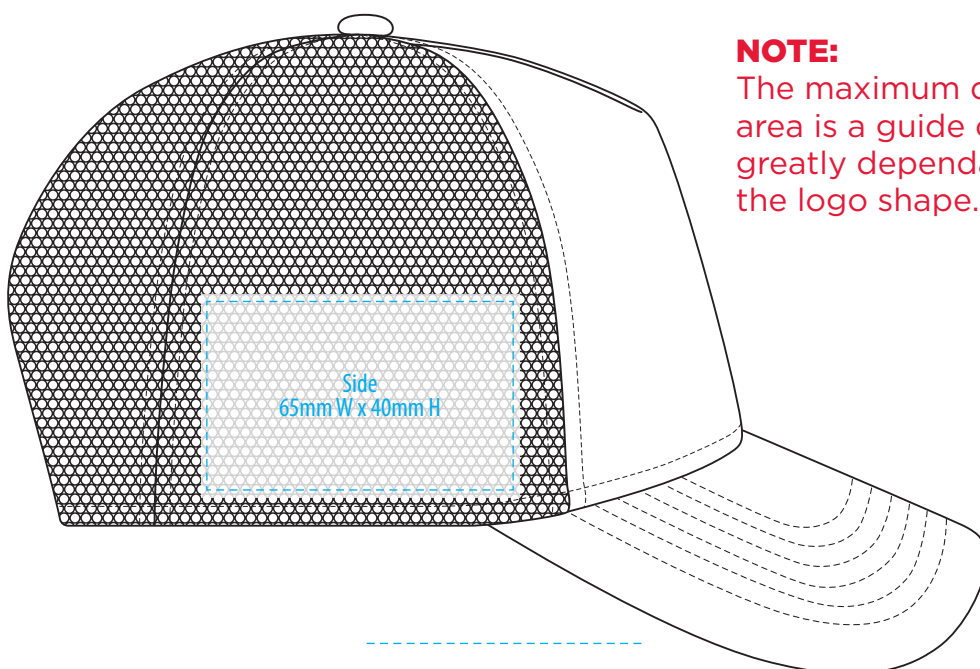

7004

 **BLACK**

COLOURWAYS

COLOUR

7004

 **BLACK**

NOTE:

The maximum decoration area is a guide only and is greatly dependant on the logo shape.

EMBROIDERY

7004

BLACK

NOTE:

The maximum decoration area is a guide only and is greatly dependant on the logo shape.

SUPACOLOUR

7004

 BLACK

NOTE:

The maximum decoration area is a guide only and is greatly dependant on the logo shape.

SUPASUB/SUPAETCH/SUPAFLEX

7004

FABRIC SWATCH

CHARCOAL HEATHER

PMS 432

GREY HEATHER