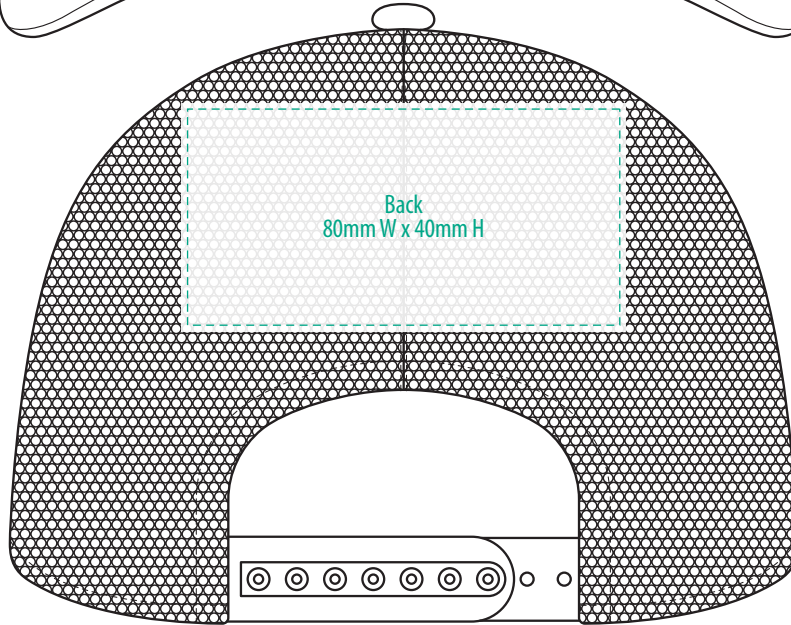

7004

 **BLACK**

COLOURWAYS

COLOUR

7004

 **BLACK**

NOTE:

The maximum decoration area is a guide only and is greatly dependant on the logo shape.

EMBROIDERY

7004

BLACK

NOTE:

The maximum decoration area is a guide only and is greatly dependant on the logo shape.

SUPACOLOUR

7004

 BLACK

NOTE:

The maximum decoration area is a guide only and is greatly dependant on the logo shape.

SUPASUB/SUPAETCH/SUPAFLEX

7004

FABRIC SWATCH

CHARCOAL HEATHER

PMS 432

GREY HEATHER