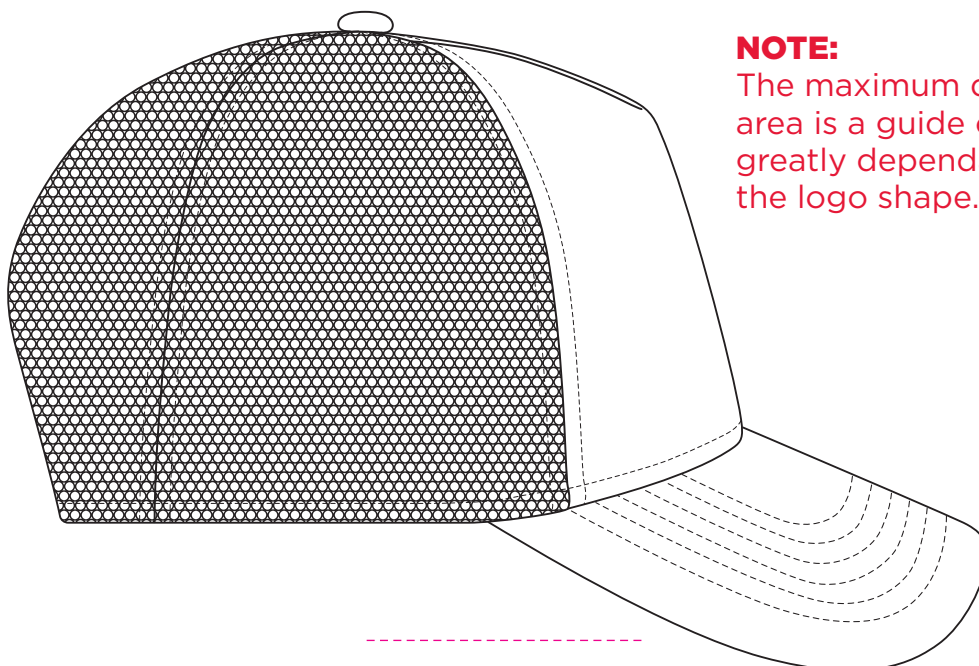

7004

 **BLACK**

COLOURWAYS

COLOUR

7004

 **BLACK**

NOTE:

The maximum decoration area is a guide only and is greatly dependant on the logo shape.

EMBROIDERY

7004

BLACK

NOTE:

The maximum decoration area is a guide only and is greatly dependant on the logo shape.

SUPACOLOUR

7004

 BLACK

NOTE:

The maximum decoration area is a guide only and is greatly dependant on the logo shape.

SUPASUB/SUPAETCH/SUPAFLEX

7004

FABRIC SWATCH

CHARCOAL HEATHER

PMS 432

GREY HEATHER