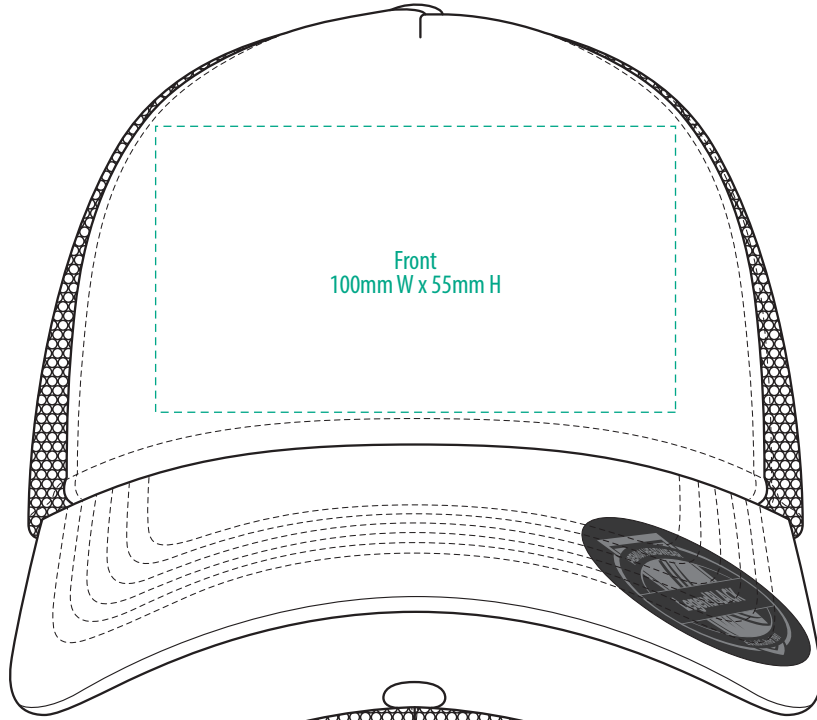

7004

 **BLACK**

COLOURWAYS

COLOUR

7004

 **BLACK**

NOTE:

The maximum decoration area is a guide only and is greatly dependant on the logo shape.

EMBROIDERY

7004

BLACK

NOTE:

The maximum decoration area is a guide only and is greatly dependant on the logo shape.

SUPACOLOUR

7004

 BLACK

NOTE:

The maximum decoration area is a guide only and is greatly dependant on the logo shape.

SUPASUB/SUPAETCH/SUPAFLEX

7004

FABRIC SWATCH

CHARCOAL HEATHER

PMS 432

GREY HEATHER