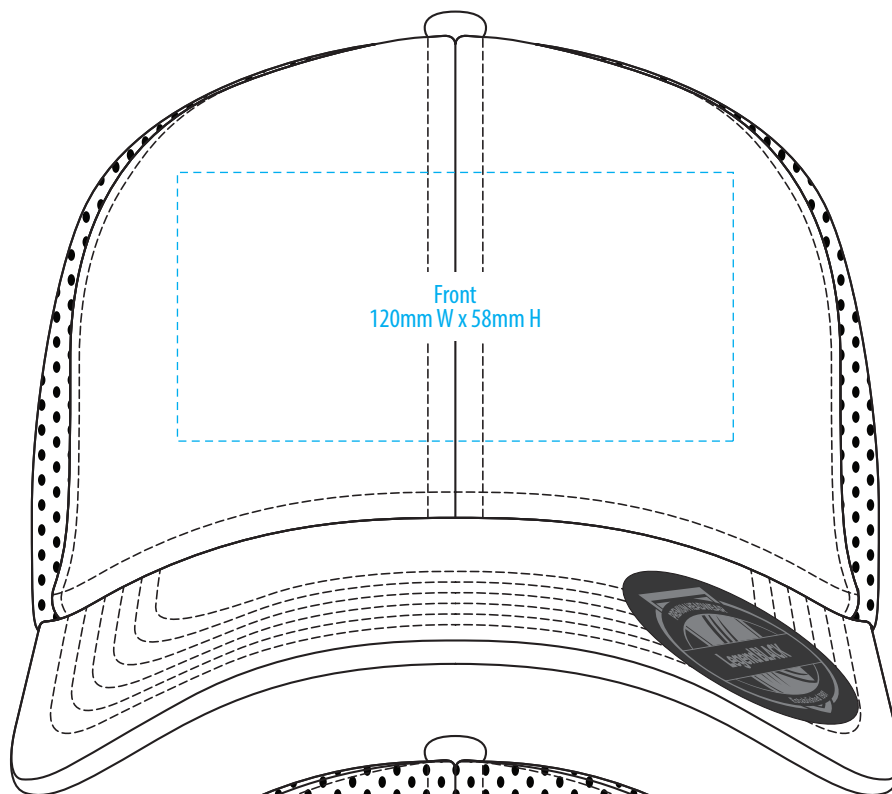

# 7002

 **BLACK**

**NOTE:**  
The maximum decoration area is a guide only and is greatly dependant on the logo shape.

-----  
EMBROIDERY

The maximum decoration area is a guide only and is greatly dependant on the logo shape.

SUPASUB / SUPAETCH / SUPAFLEX

[ PATCH MUST BE AT LEAST 25MM X 25MM ]

7002