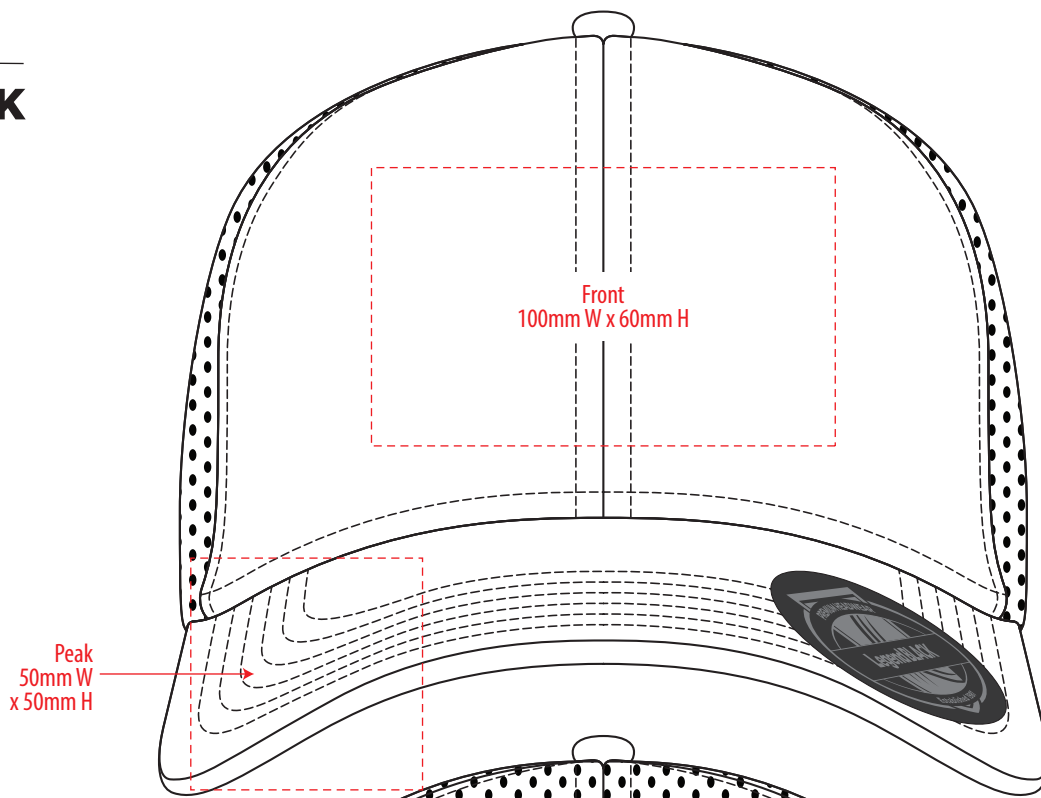

# 7002

 **BLACK**

**NOTE:**  
The maximum decoration area is a guide only and is greatly dependant on the logo shape.

-----  
EMBROIDERY

# 7002

 **BLACK**

**NOTE:**

The maximum decoration area is a guide only and is greatly dependant on the logo shape.

-----  
SUPACLOUR

7002

 BLACK

**NOTE:**

The maximum decoration area is a guide only and is greatly dependant on the logo shape.

SUPASUB / SUPAETCH / SUPAFLEX

[ PATCH MUST BE AT LEAST 25MM X 25MM ]

7002