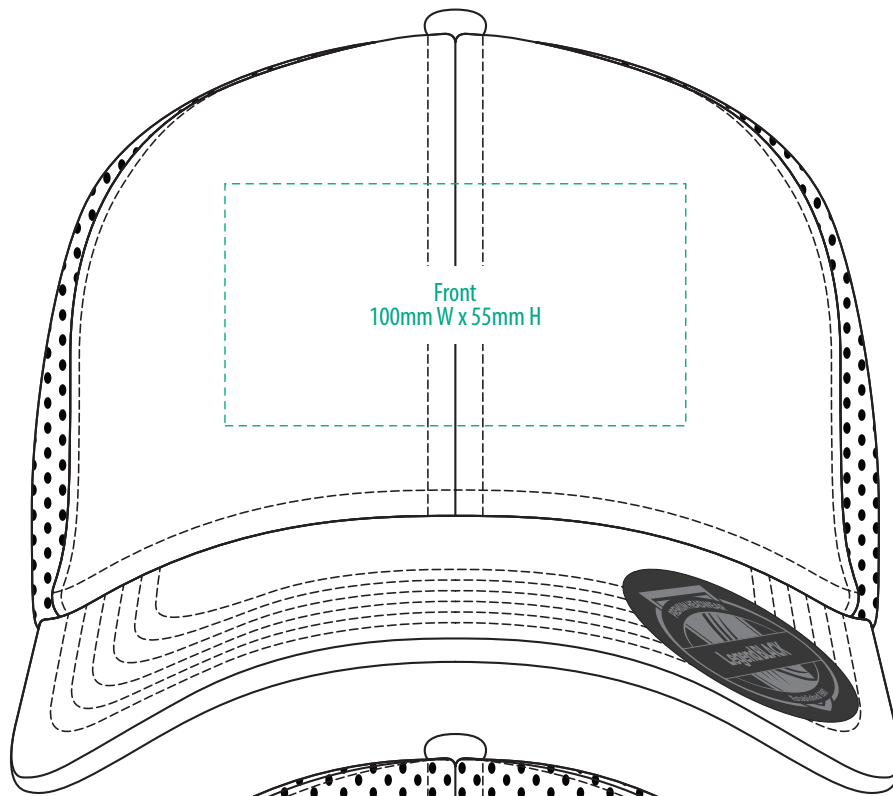

# 7002

 **BLACK**

**NOTE:**  
The maximum decoration area is a guide only and is greatly dependant on the logo shape.

-----  
EMBROIDERY

# 7002

 **BLACK**

**NOTE:**

The maximum decoration area is a guide only and is greatly dependant on the logo shape.

-----  
SUPACLOUR

7002

 BLACK

**NOTE:**

The maximum decoration area is a guide only and is greatly dependant on the logo shape.

SUPASUB / SUPAETCH / SUPAFLEX

[ PATCH MUST BE AT LEAST 25MM X 25MM ]

7002