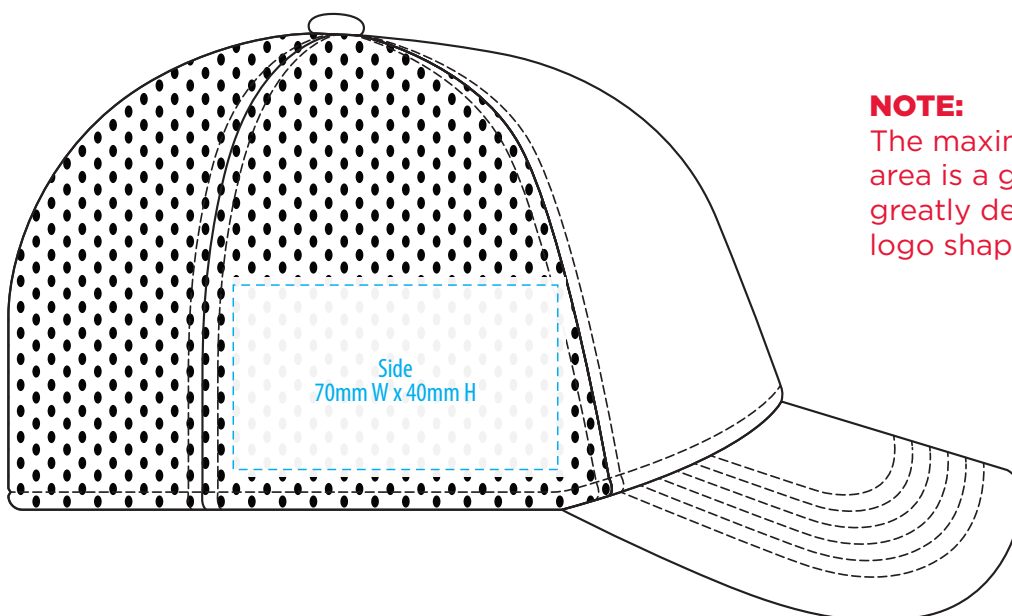

7002

 BLACK

COLOURWAYS

-----  
COLOUR

# 7002

 **BLACK**

**NOTE:**  
The maximum decoration area is a guide only and is greatly dependant on the logo shape.

-----  
EMBROIDERY

# 7002

 **BLACK**

**NOTE:**

The maximum decoration area is a guide only and is greatly dependant on the logo shape.

-----  
SUPACLOUR

7002

 BLACK

**NOTE:**

The maximum decoration area is a guide only and is greatly dependant on the logo shape.

SUPASUB / SUPAETCH / SUPAFLEX

[ PATCH MUST BE AT LEAST 25MM X 25MM ]

7002