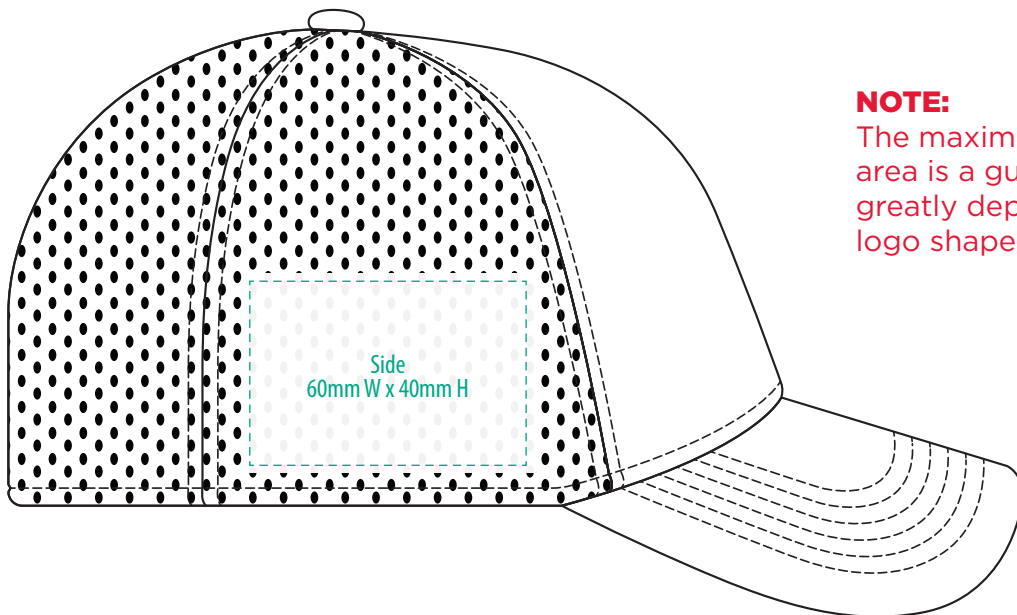

# 7002

 **BLACK**

**NOTE:**  
The maximum decoration area is a guide only and is greatly dependant on the logo shape.

-----  
EMBROIDERY

# 7002

 **BLACK**

**NOTE:**

The maximum decoration area is a guide only and is greatly dependant on the logo shape.

-----  
SUPACLOUR

7002

 BLACK

**NOTE:**

The maximum decoration area is a guide only and is greatly dependant on the logo shape.

SUPASUB / SUPAETCH / SUPAFLEX

[ PATCH MUST BE AT LEAST 25MM X 25MM ]

7002