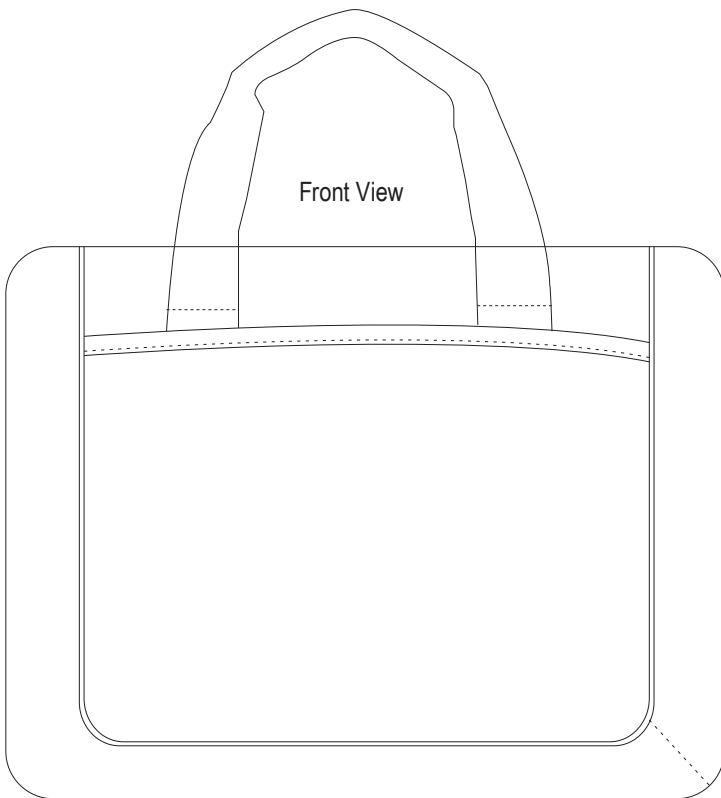

Product: **5173 - Dolphin Business Briefcase**
Product Size: **380mm(w) x 292mm(h) x 70mm(d)**
Product Colour:
Decoration Size: **mm(w) x mm(h)**
Decoration Method:
Decoration Colour:

**Artwork
Approval**

Art Version: V1

Product Scale 25%

Notes:

Please check that all the details are correct before providing your approval with confirmed art version
Where the decoration method uses digital printing techniques colours are produced using CMYK equivalent.