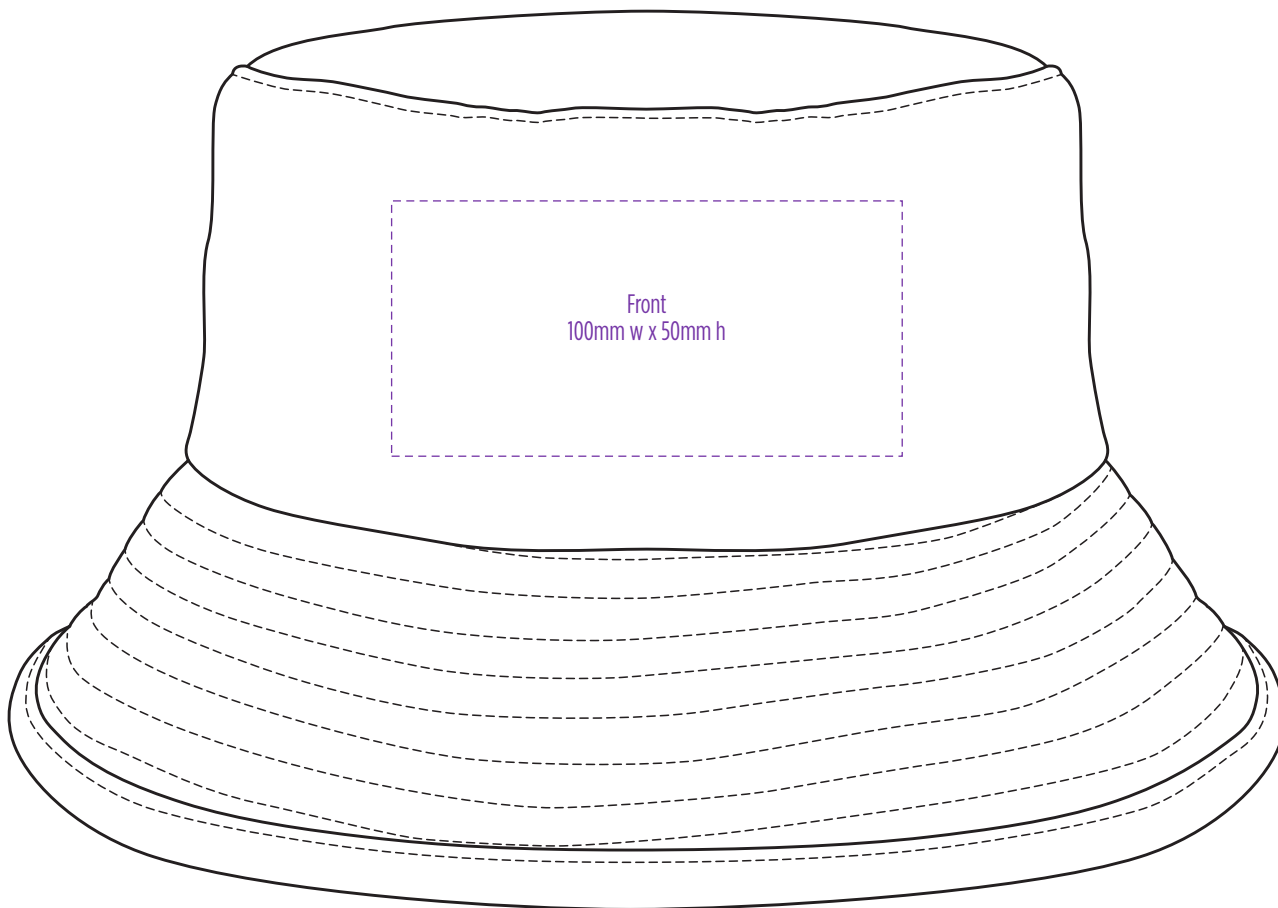

4497

COLOURWAYS

-----  
COLOUR

Front  
170mm w x 50mm h

Back  
170mm w x 50mm h

**NOTE:**  
The maximum  
decoration area  
is a guide only  
and is greatly  
dependant on  
the logo shape.

-----  
EMBROIDERY

Front  
100mm w x 50mm h

Back  
100mm w x 50mm h

**NOTE:**  
The maximum decoration area is a guide only and is greatly dependant on the logo shape.

**NOTE:**  
The maximum decoration area is a guide only and is greatly dependant on the logo shape.

DTF

**NOTE:**  
The maximum decoration area is a guide only and is greatly dependant on the logo shape.

-----  
SUPASUB / SUPAETCH / SUPAFLEX

[ PATCH MUST BE AT LEAST 25MM X 25MM ]

4497