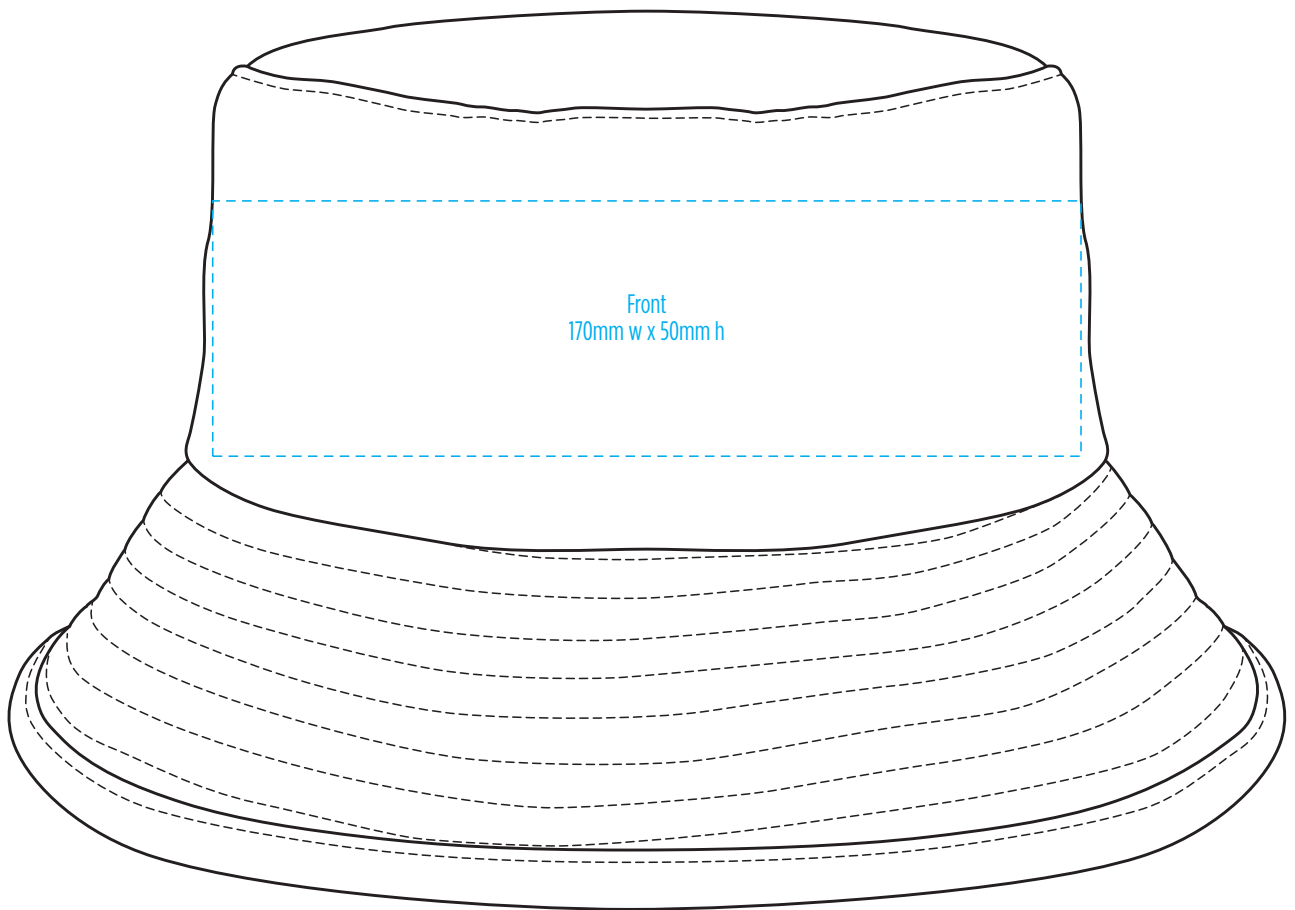

4497

COLOURWAYS

-----  
COLOUR

Front  
170mm w x 50mm h

Back  
170mm w x 50mm h

**NOTE:**  
The maximum  
decoration area  
is a guide only  
and is greatly  
dependant on  
the logo shape.

-----  
EMBROIDERY

Front  
100mm w x 50mm h

Back  
100mm w x 50mm h

**NOTE:**  
The maximum decoration area is a guide only and is greatly dependant on the logo shape.

**NOTE:**  
The maximum decoration area is a guide only and is greatly dependant on the logo shape.

DTF

**NOTE:**  
The maximum decoration area is a guide only and is greatly dependant on the logo shape.

-----  
SUPASUB / SUPAETCH / SUPAFLEX

[ PATCH MUST BE AT LEAST 25MM X 25MM ]

4497