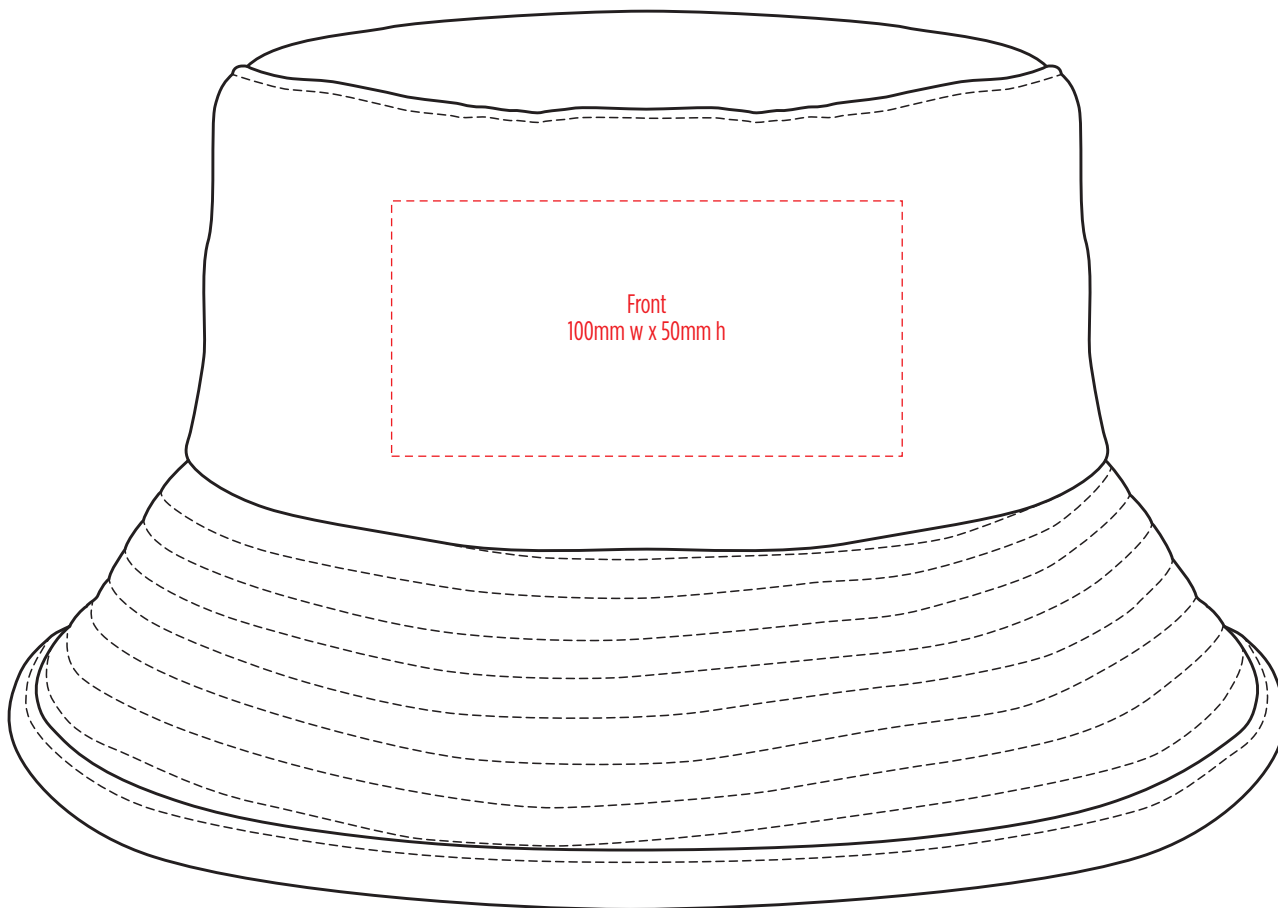

4497

COLOURWAYS

-----  
COLOUR

Front  
170mm w x 50mm h

Back  
170mm w x 50mm h

**NOTE:**  
The maximum  
decoration area  
is a guide only  
and is greatly  
dependant on  
the logo shape.

-----  
EMBROIDERY

Front  
100mm w x 50mm h

Back  
100mm w x 50mm h

**NOTE:**  
The maximum decoration area is a guide only and is greatly dependant on the logo shape.

**NOTE:**  
The maximum decoration area is a guide only and is greatly dependant on the logo shape.

DTF

**NOTE:**  
The maximum decoration area is a guide only and is greatly dependant on the logo shape.

-----  
SUPASUB / SUPAETCH / SUPAFLEX

[ PATCH MUST BE AT LEAST 25MM X 25MM ]

4497