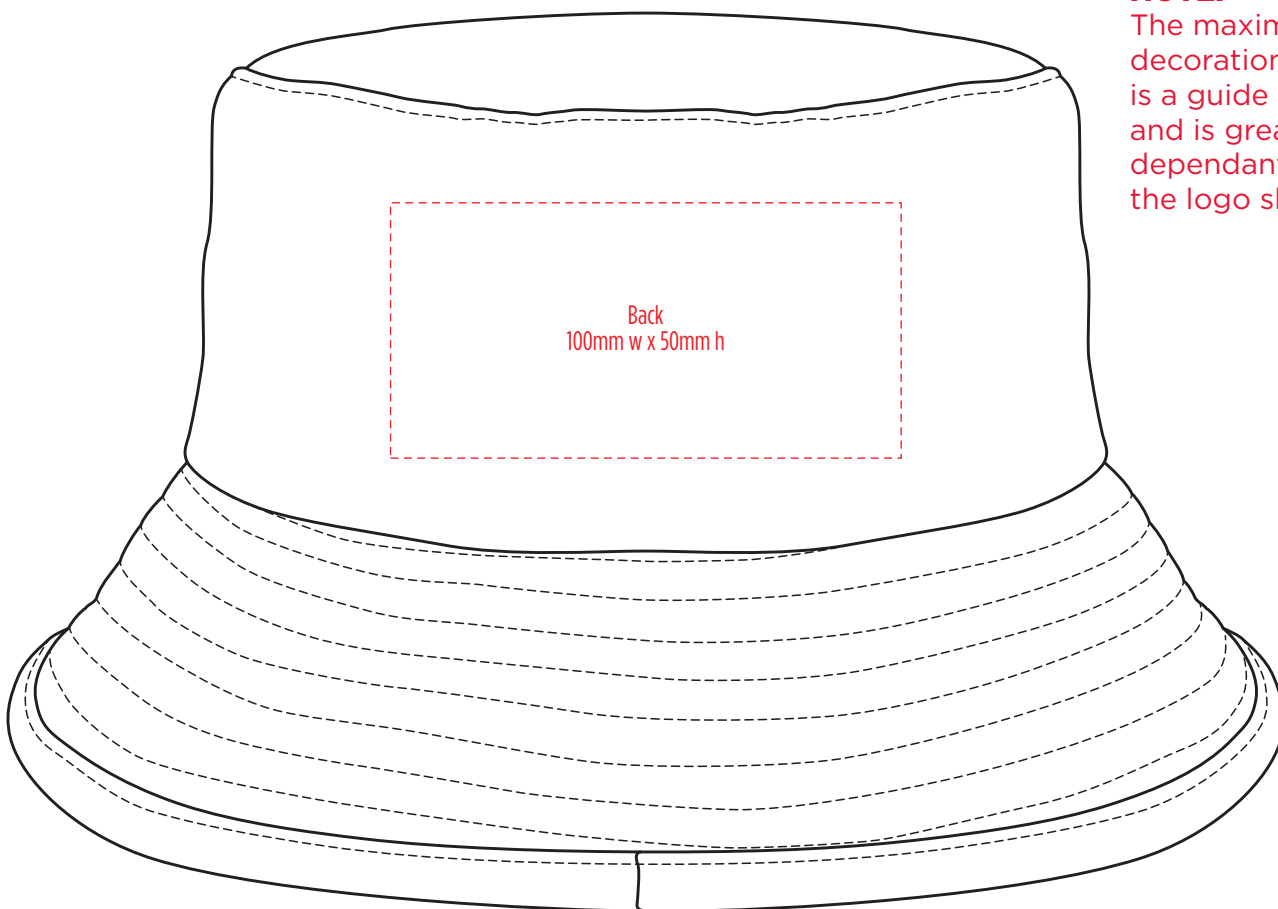

4497

COLOURWAYS

-----  
COLOUR

Front  
170mm w x 50mm h

Back  
170mm w x 50mm h

**NOTE:**  
The maximum  
decoration area  
is a guide only  
and is greatly  
dependant on  
the logo shape.

-----  
EMBROIDERY

Front  
100mm w x 50mm h

Back  
100mm w x 50mm h

**NOTE:**  
The maximum decoration area is a guide only and is greatly dependant on the logo shape.

**NOTE:**  
The maximum decoration area is a guide only and is greatly dependant on the logo shape.

DTF

**NOTE:**  
The maximum decoration area is a guide only and is greatly dependant on the logo shape.

-----  
SUPASUB / SUPAETCH / SUPAFLEX

[ PATCH MUST BE AT LEAST 25MM X 25MM ]

4497