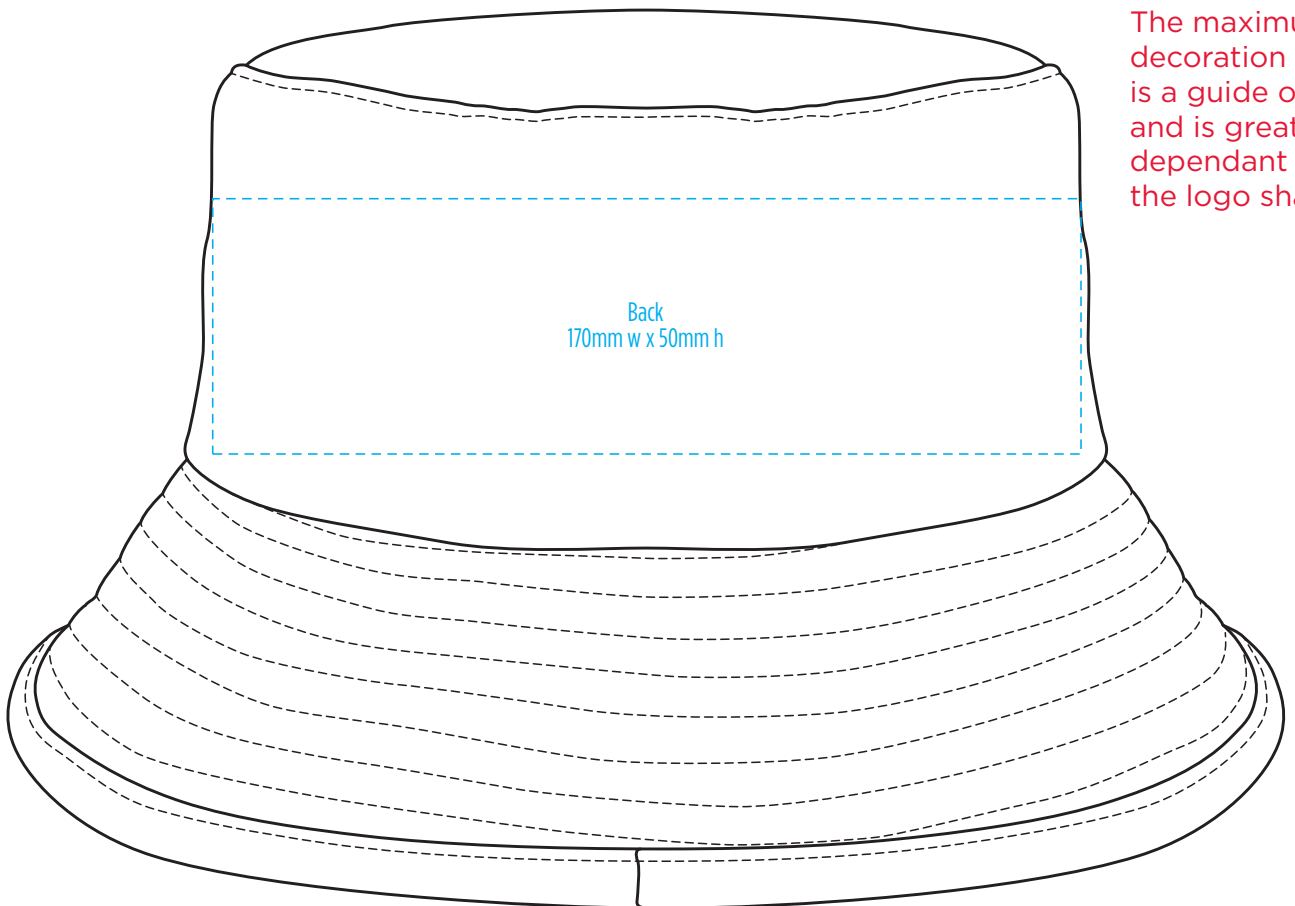

4497

COLOURWAYS

-----  
COLOUR

Front  
170mm w x 50mm h

Back  
170mm w x 50mm h

**NOTE:**  
The maximum  
decoration area  
is a guide only  
and is greatly  
dependant on  
the logo shape.

-----  
EMBROIDERY

Front  
100mm w x 50mm h

Back  
100mm w x 50mm h

**NOTE:**  
The maximum decoration area is a guide only and is greatly dependant on the logo shape.

**NOTE:**  
The maximum decoration area is a guide only and is greatly dependant on the logo shape.

DTF

**NOTE:**  
The maximum decoration area is a guide only and is greatly dependant on the logo shape.

-----  
SUPASUB / SUPAETCH / SUPAFLEX

[ PATCH MUST BE AT LEAST 25MM X 25MM ]

4497