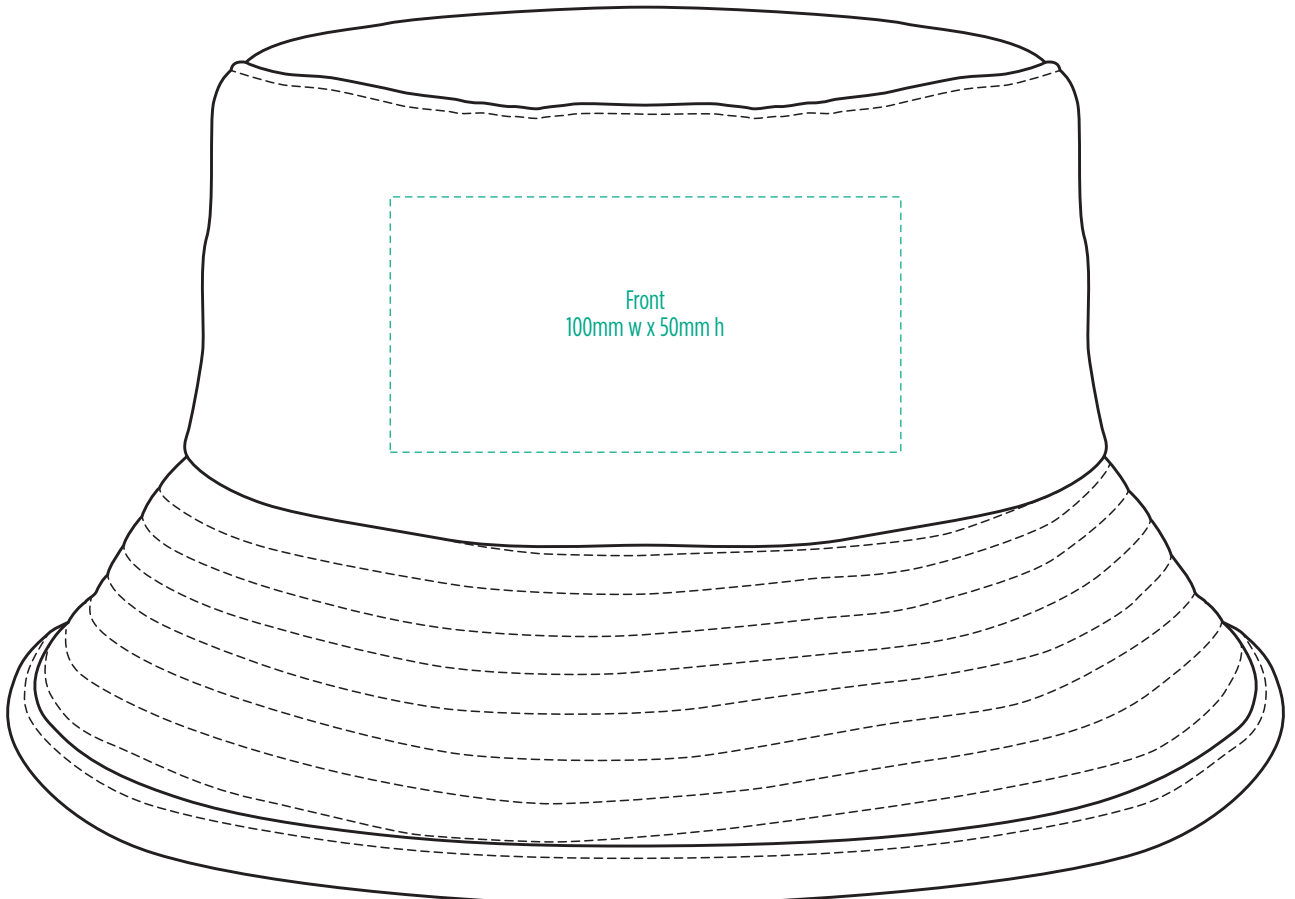

4497

COLOURWAYS

-----  
COLOUR

Front  
170mm w x 50mm h

Back  
170mm w x 50mm h

**NOTE:**  
The maximum  
decoration area  
is a guide only  
and is greatly  
dependant on  
the logo shape.

-----  
EMBROIDERY

Front  
100mm w x 50mm h

Back  
100mm w x 50mm h

**NOTE:**  
The maximum decoration area is a guide only and is greatly dependant on the logo shape.

**NOTE:**  
The maximum decoration area is a guide only and is greatly dependant on the logo shape.

DTF

**NOTE:**  
The maximum decoration area is a guide only and is greatly dependant on the logo shape.

-----  
SUPASUB / SUPAETCH / SUPAFLEX

[ PATCH MUST BE AT LEAST 25MM X 25MM ]

4497