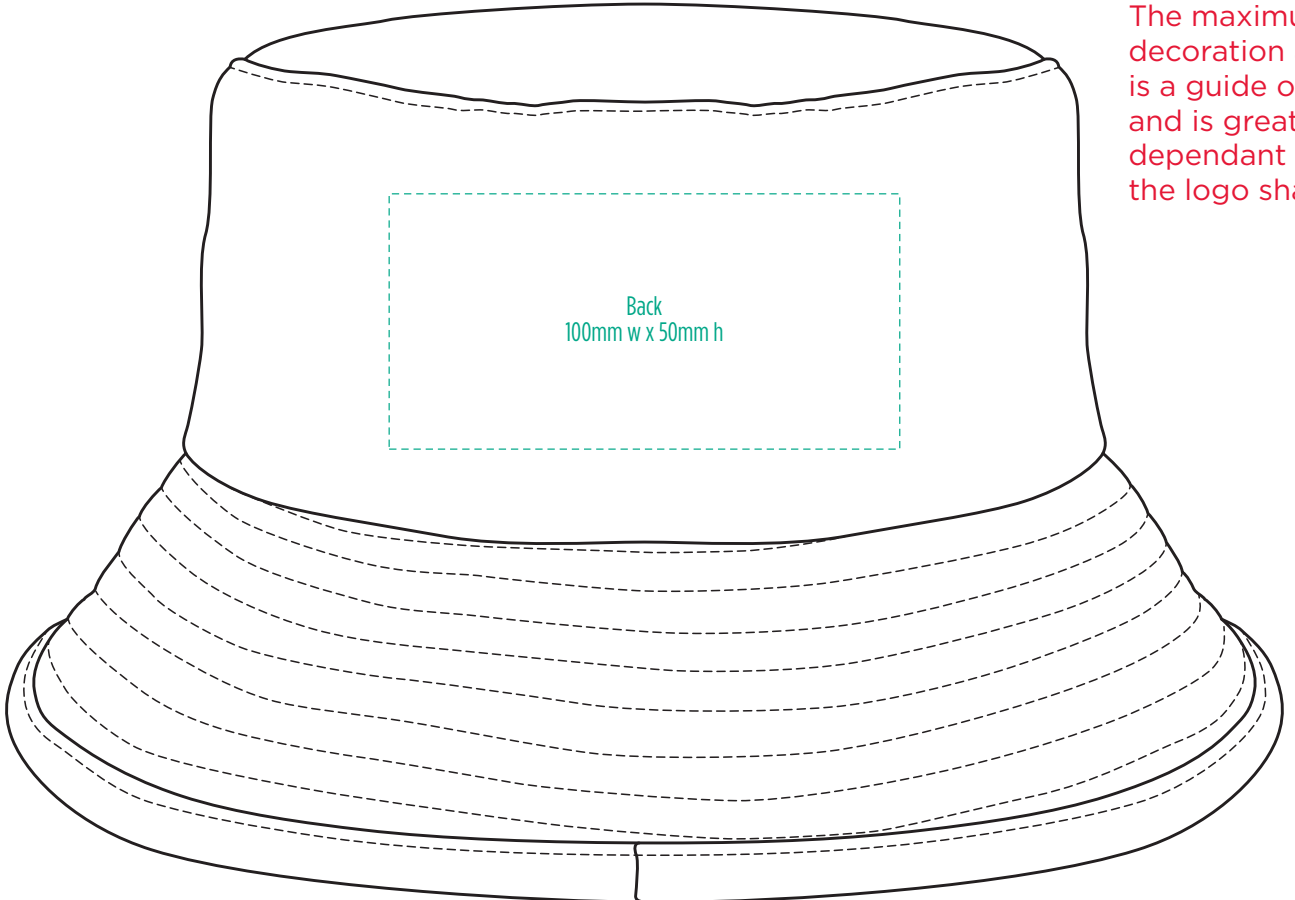

4497

COLOURWAYS

-----  
COLOUR

Front  
170mm w x 50mm h

Back  
170mm w x 50mm h

**NOTE:**  
The maximum  
decoration area  
is a guide only  
and is greatly  
dependant on  
the logo shape.

-----  
EMBROIDERY

Front  
100mm w x 50mm h

Back  
100mm w x 50mm h

**NOTE:**  
The maximum decoration area is a guide only and is greatly dependant on the logo shape.

**NOTE:**  
The maximum decoration area is a guide only and is greatly dependant on the logo shape.

DTF

**NOTE:**  
The maximum decoration area is a guide only and is greatly dependant on the logo shape.

-----  
SUPASUB / SUPAETCH / SUPAFLEX

[ PATCH MUST BE AT LEAST 25MM X 25MM ]

4497