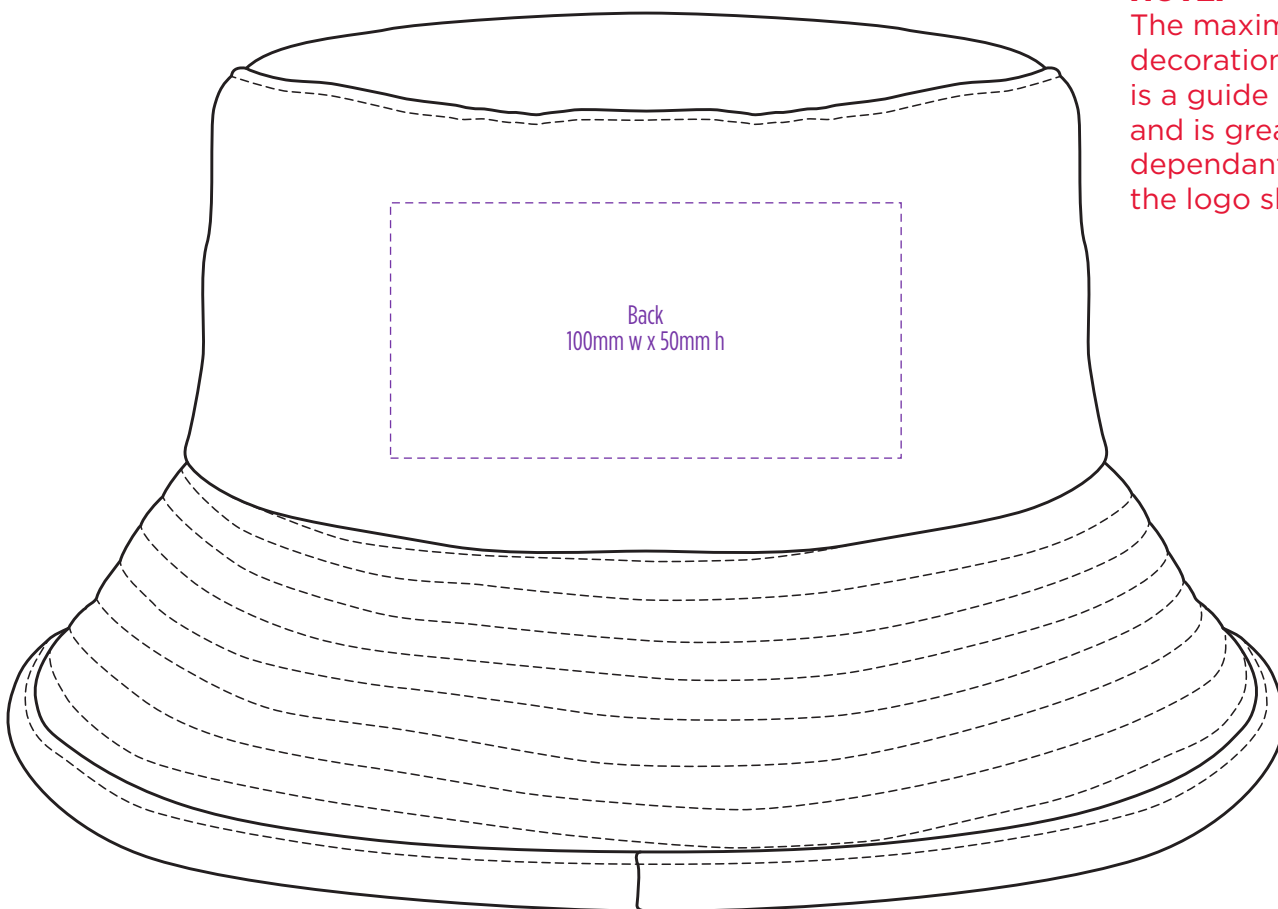

4497

COLOURWAYS

-----  
COLOUR

Front  
170mm w x 50mm h

Back  
170mm w x 50mm h

**NOTE:**  
The maximum  
decoration area  
is a guide only  
and is greatly  
dependant on  
the logo shape.

-----  
EMBROIDERY

Front  
100mm w x 50mm h

Back  
100mm w x 50mm h

**NOTE:**  
The maximum decoration area is a guide only and is greatly dependant on the logo shape.

**NOTE:**  
The maximum decoration area is a guide only and is greatly dependant on the logo shape.

DTF

**NOTE:**  
The maximum decoration area is a guide only and is greatly dependant on the logo shape.

-----  
SUPASUB / SUPAETCH / SUPAFLEX

[ PATCH MUST BE AT LEAST 25MM X 25MM ]

4497