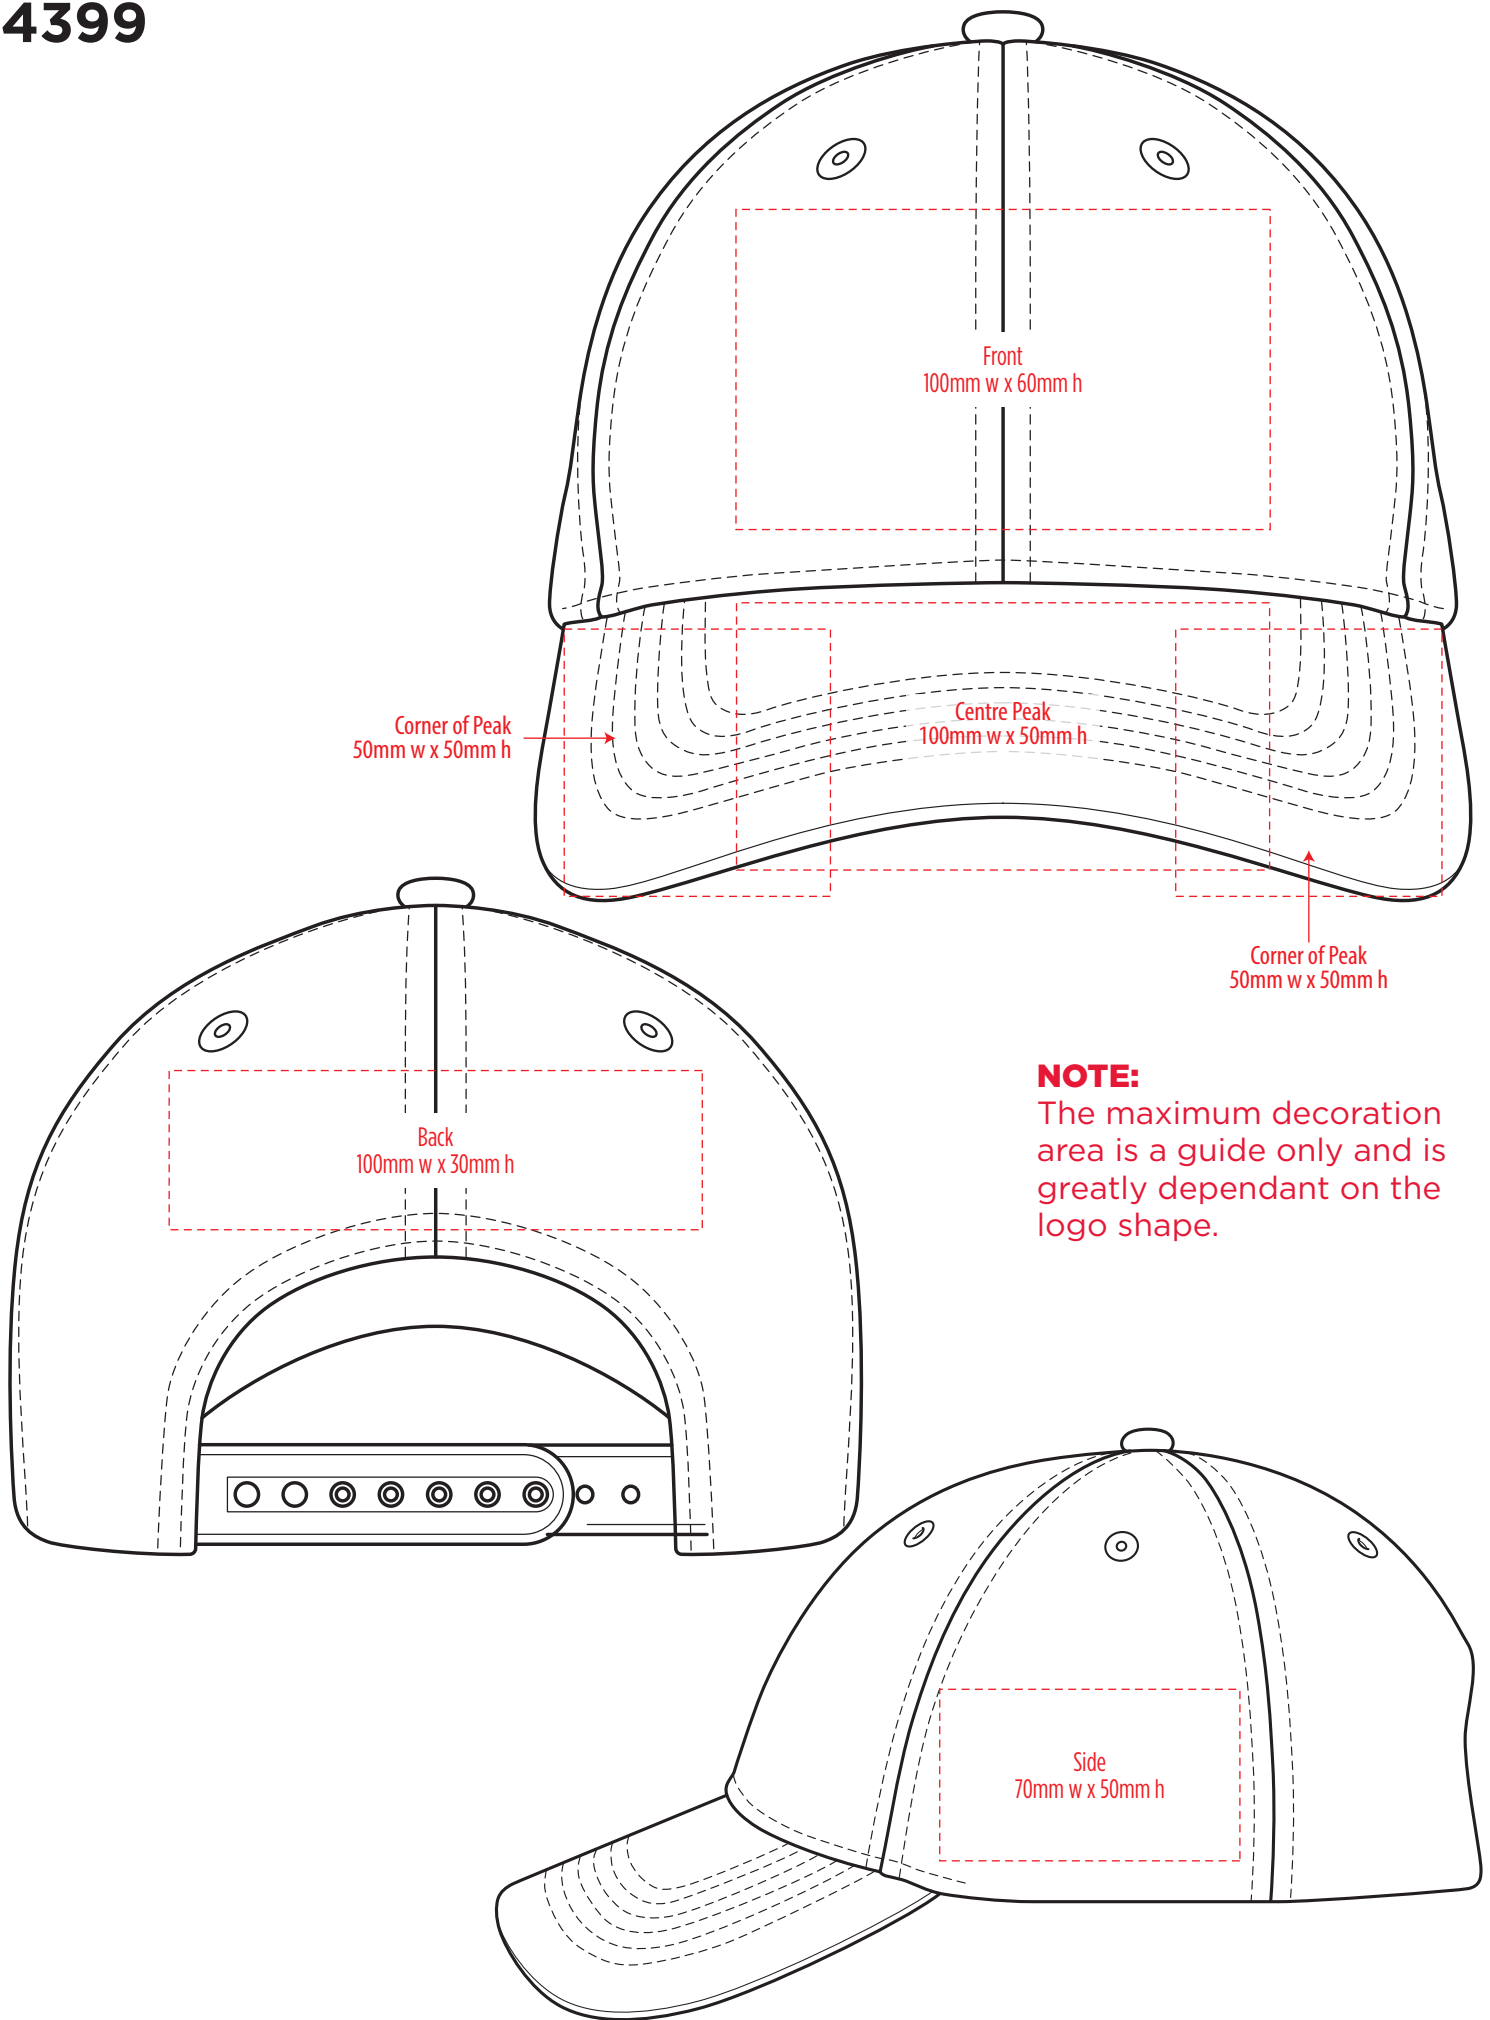

4399

COLOURWAYS

COLOUR

NOTE:

The maximum decoration area is a guide only and is greatly dependant on the logo shape.

EMBROIDERY

NOTE:

The maximum decoration area is a guide only and is greatly dependant on the logo shape.

4399

NOTE:

The maximum decoration area is a guide only and is greatly dependant on the logo shape.

SUPASUB / SUPAETCH / SUPAFLEX

[PATCH MUST BE AT LEAST 25MM X 25MM]

4399

FABRIC SWATCH

CHARCOAL HEATHER/BLACK