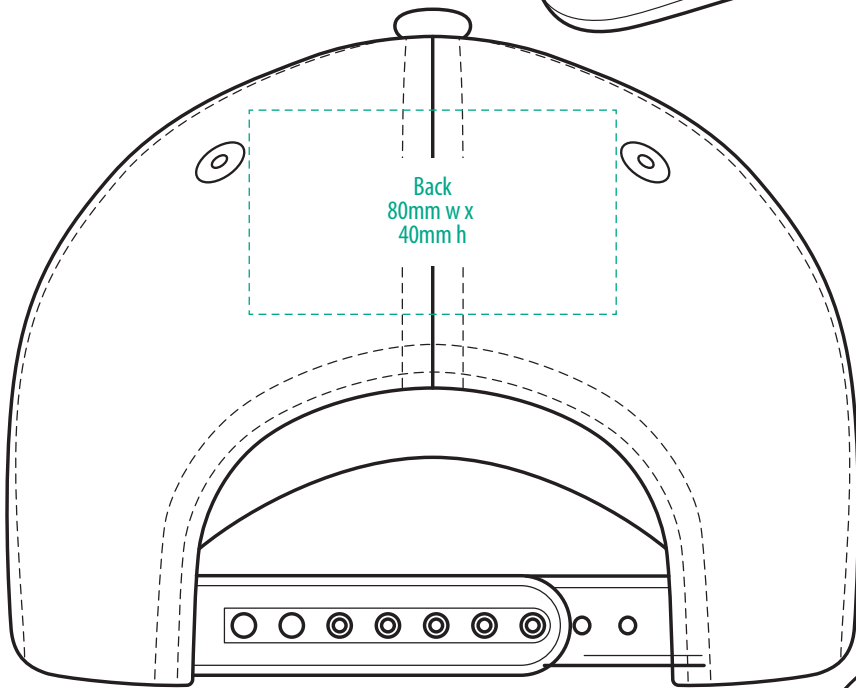

4399

COLOURWAYS

COLOUR

NOTE:

The maximum decoration area is a guide only and is greatly dependant on the logo shape.

EMBROIDERY

NOTE:

The maximum decoration area is a guide only and is greatly dependant on the logo shape.

4399

NOTE:

The maximum decoration area is a guide only and is greatly dependant on the logo shape.

SUPASUB / SUPAETCH / SUPAFLEX

[PATCH MUST BE AT LEAST 25MM X 25MM]

4399

FABRIC SWATCH

CHARCOAL HEATHER/BLACK