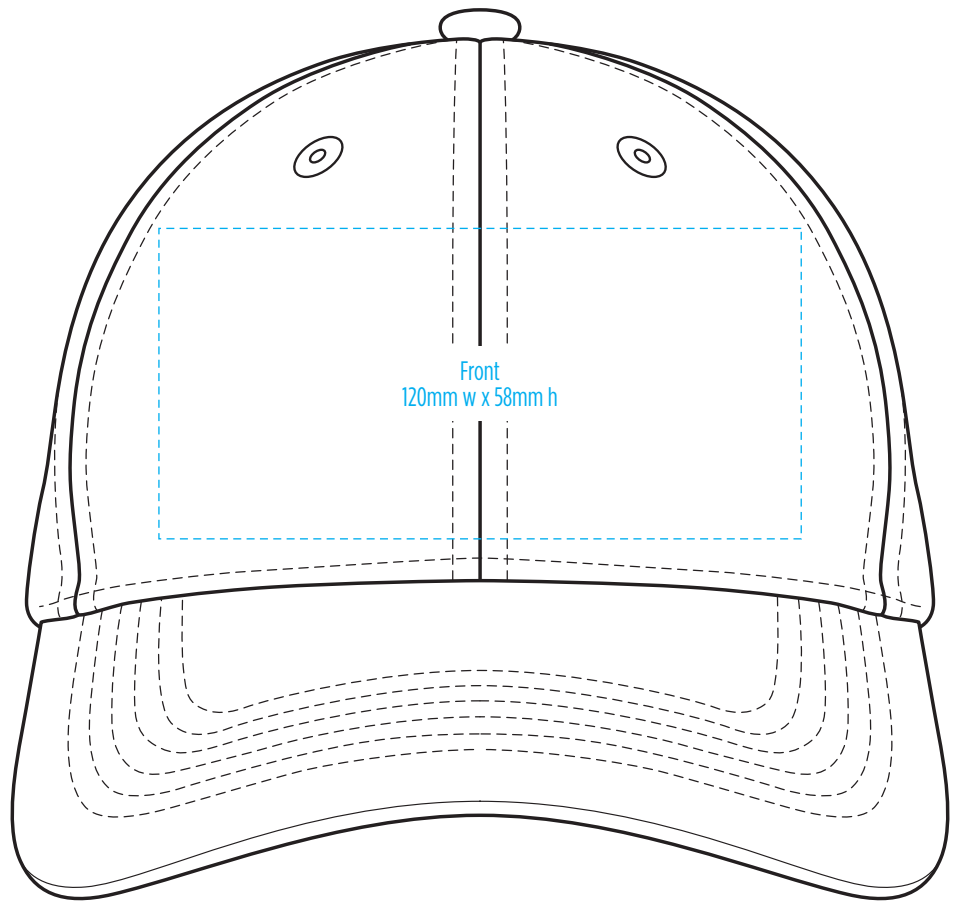

4399

COLOURWAYS

COLOUR

NOTE:

The maximum decoration area is a guide only and is greatly dependant on the logo shape.

EMBROIDERY

NOTE:

The maximum decoration area is a guide only and is greatly dependant on the logo shape.

4399

NOTE:

The maximum decoration area is a guide only and is greatly dependant on the logo shape.

SUPASUB / SUPAETCH / SUPAFLEX

[PATCH MUST BE AT LEAST 25MM X 25MM]

4399

FABRIC SWATCH

CHARCOAL HEATHER/BLACK