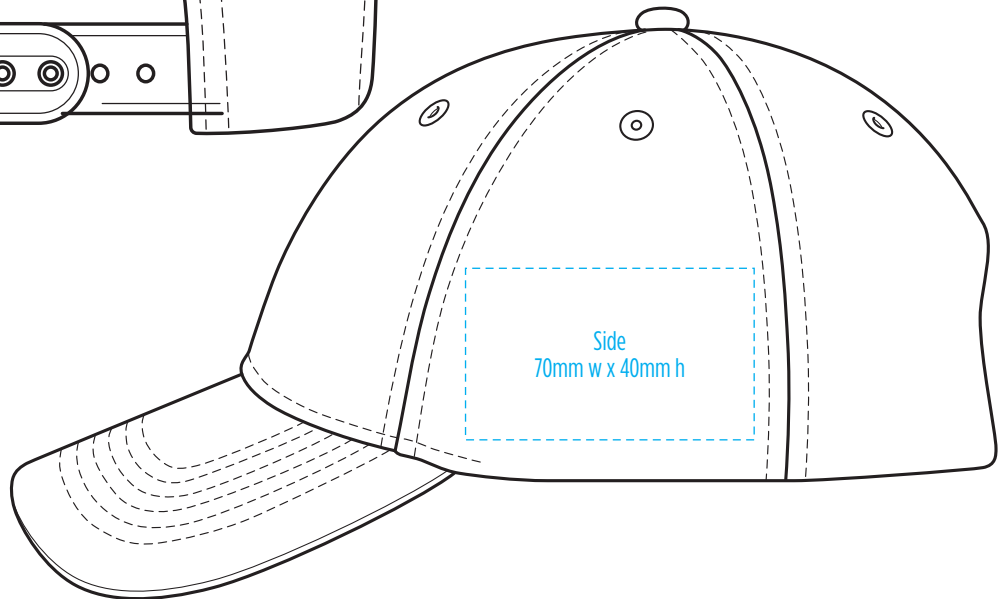

4399

COLOURWAYS

COLOUR

NOTE:

The maximum decoration area is a guide only and is greatly dependant on the logo shape.

EMBROIDERY

NOTE:

The maximum decoration area is a guide only and is greatly dependant on the logo shape.

4399

NOTE:

The maximum decoration area is a guide only and is greatly dependant on the logo shape.

SUPASUB / SUPAETCH / SUPAFLEX

[PATCH MUST BE AT LEAST 25MM X 25MM]

4399

FABRIC SWATCH

CHARCOAL HEATHER/BLACK