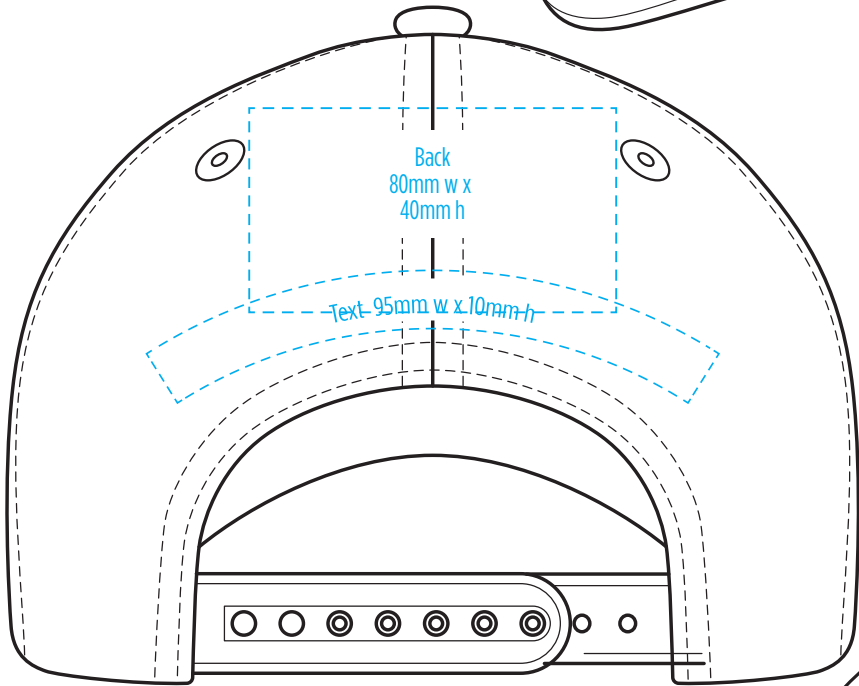

4399

COLOURWAYS

COLOUR

NOTE:

The maximum decoration area is a guide only and is greatly dependant on the logo shape.

EMBROIDERY

NOTE:

The maximum decoration area is a guide only and is greatly dependant on the logo shape.

4399

NOTE:

The maximum decoration area is a guide only and is greatly dependant on the logo shape.

SUPASUB / SUPAETCH / SUPAFLEX

[PATCH MUST BE AT LEAST 25MM X 25MM]

4399

FABRIC SWATCH

CHARCOAL HEATHER/BLACK