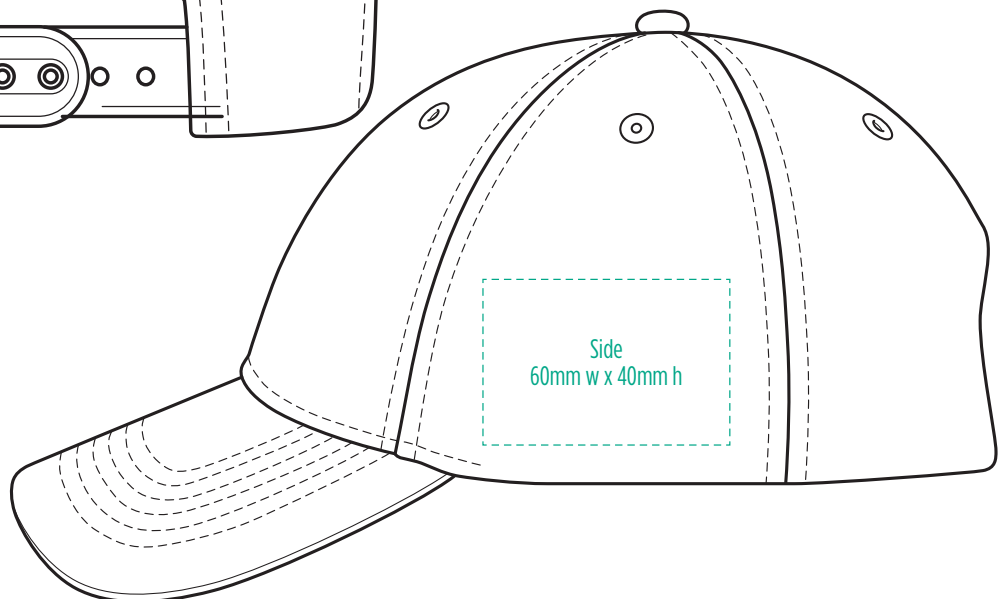

4399

COLOURWAYS

COLOUR

NOTE:

The maximum decoration area is a guide only and is greatly dependant on the logo shape.

EMBROIDERY

NOTE:

The maximum decoration area is a guide only and is greatly dependant on the logo shape.

4399

NOTE:

The maximum decoration area is a guide only and is greatly dependant on the logo shape.

SUPASUB / SUPAETCH / SUPAFLEX

[PATCH MUST BE AT LEAST 25MM X 25MM]

4399

FABRIC SWATCH

CHARCOAL HEATHER/BLACK