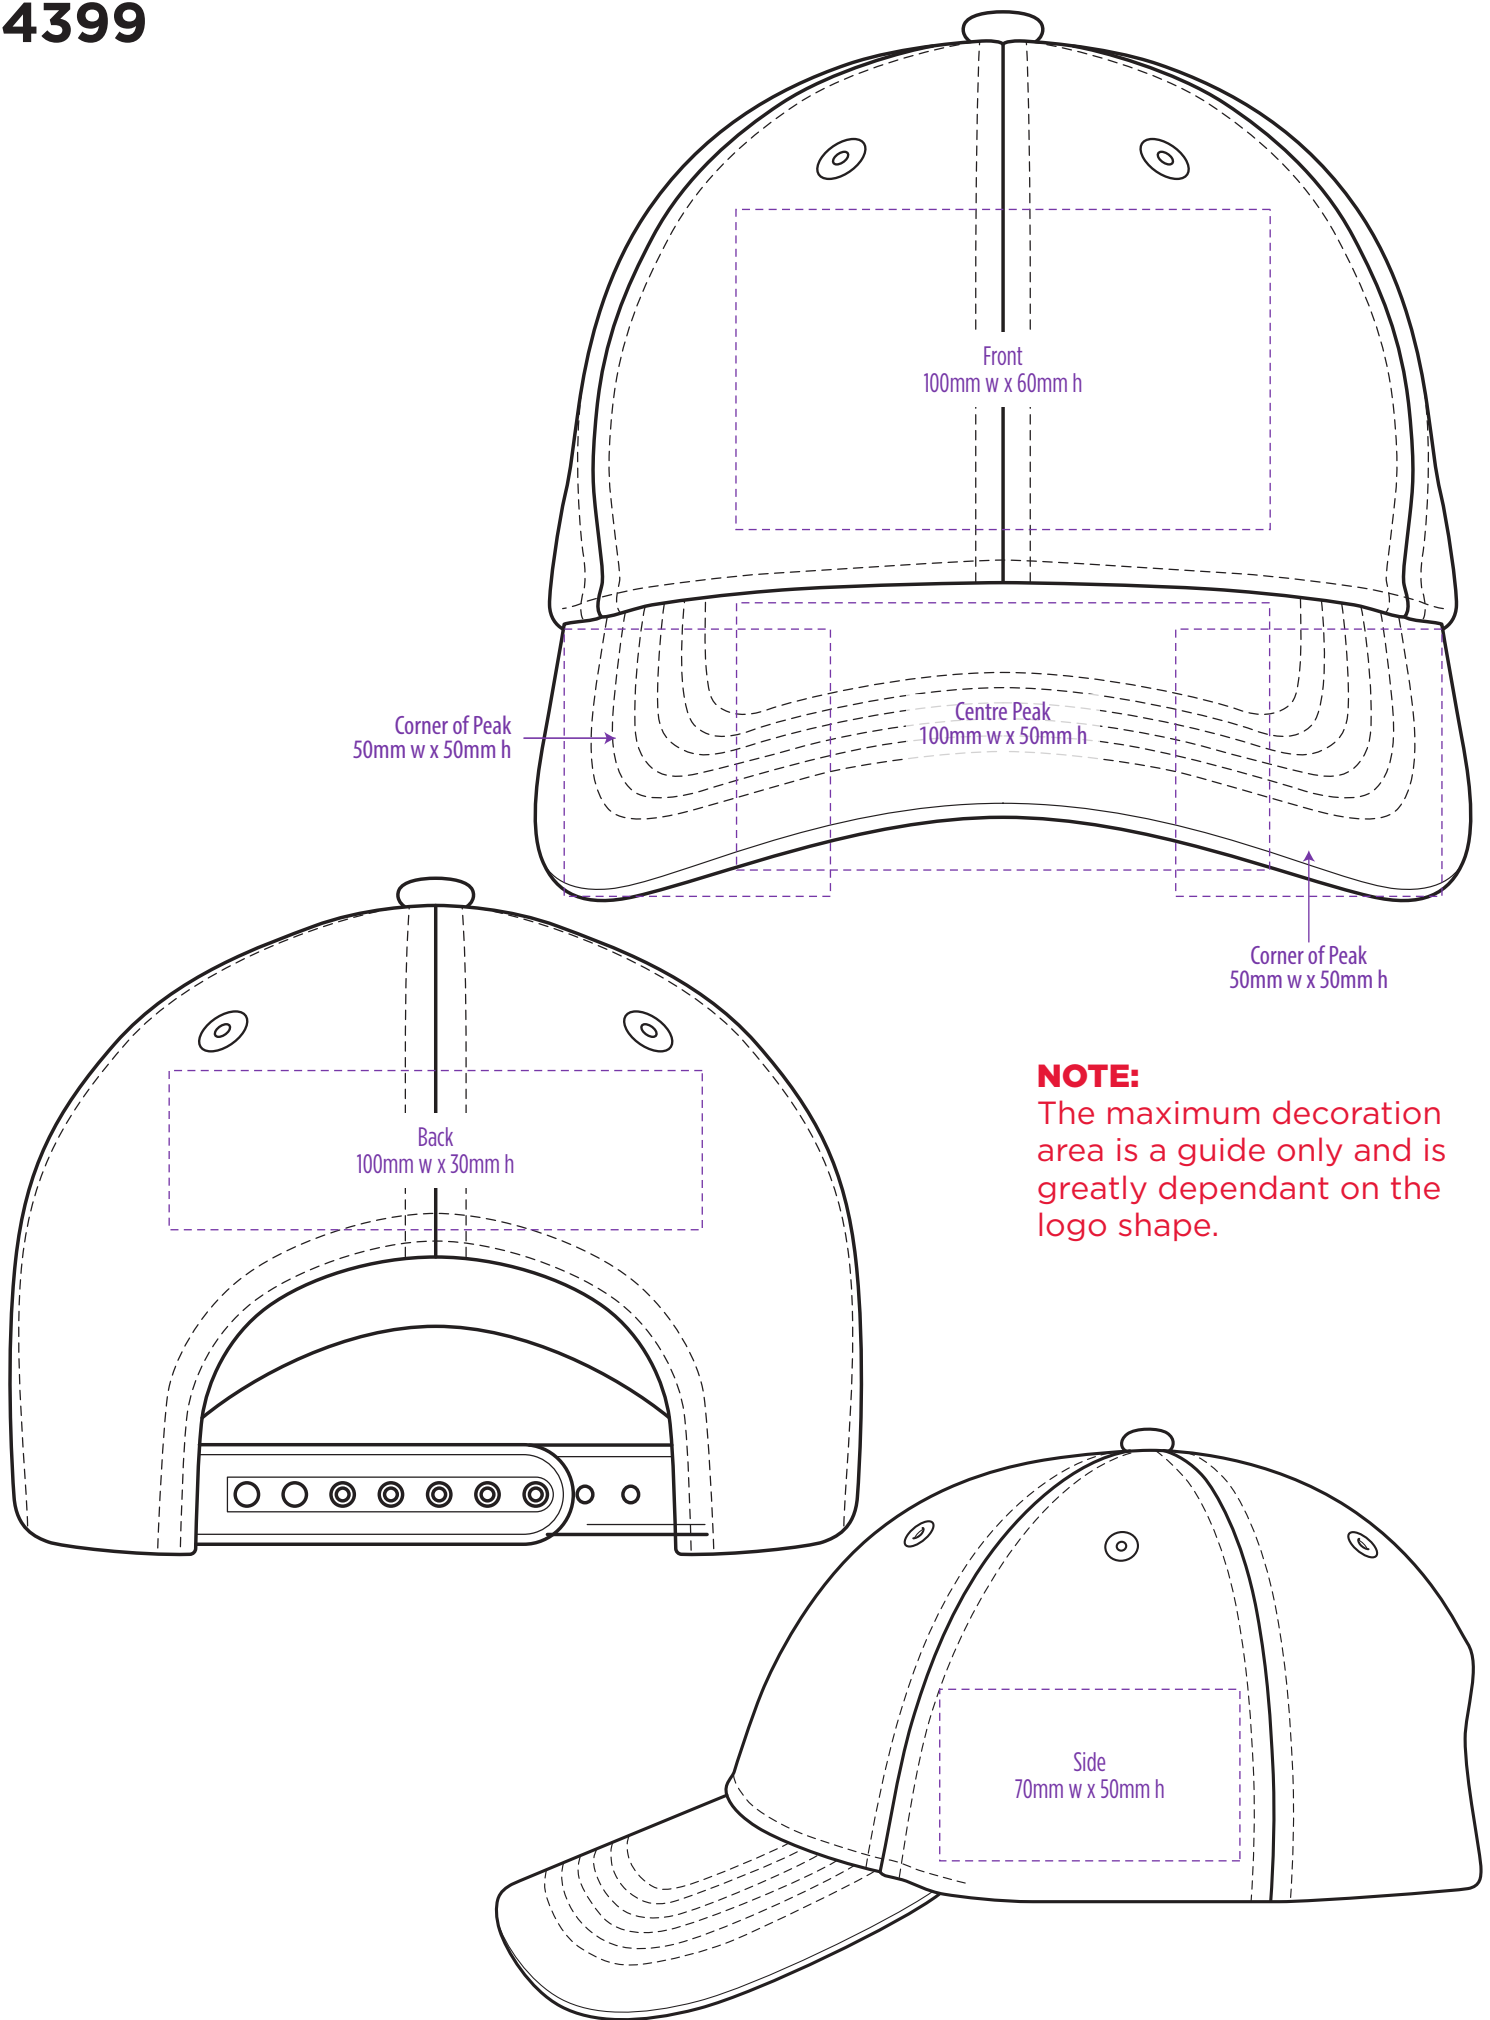

4399

COLOURWAYS

COLOUR

NOTE:

The maximum decoration area is a guide only and is greatly dependant on the logo shape.

EMBROIDERY

NOTE:

The maximum decoration area is a guide only and is greatly dependant on the logo shape.

4399

NOTE:

The maximum decoration area is a guide only and is greatly dependant on the logo shape.

SUPASUB / SUPAETCH / SUPAFLEX

[PATCH MUST BE AT LEAST 25MM X 25MM]

4399

FABRIC SWATCH

CHARCOAL HEATHER/BLACK