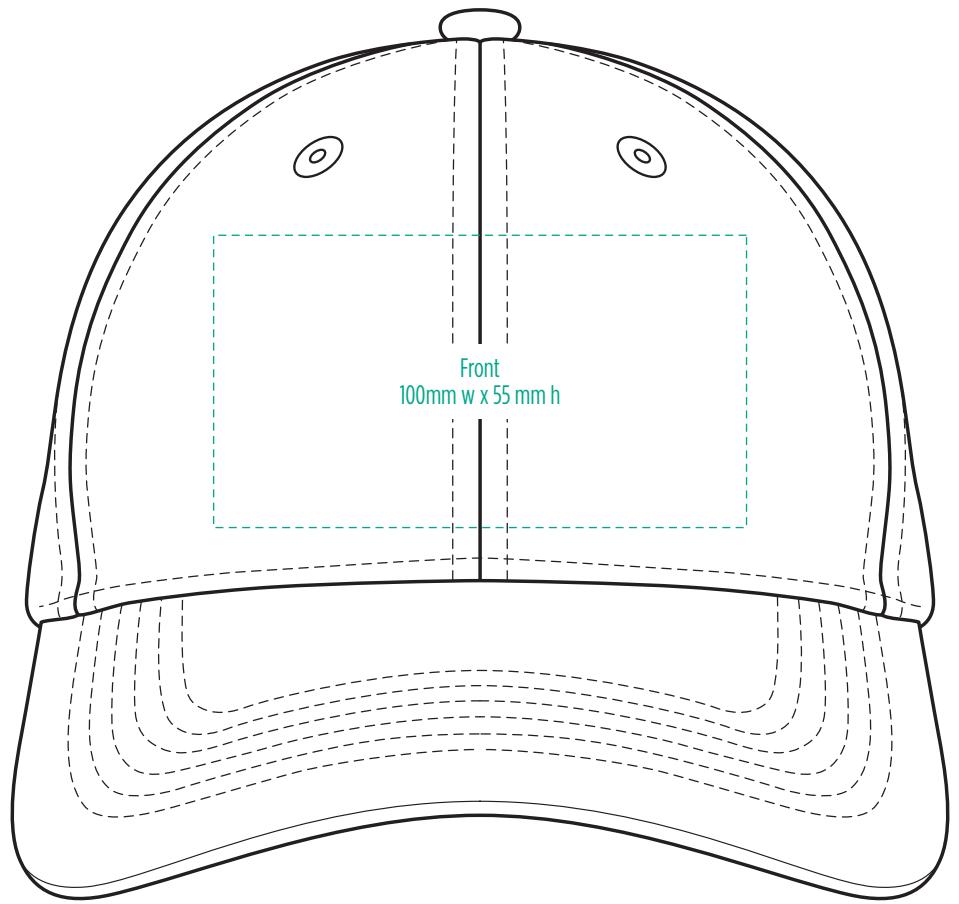

4399

COLOURWAYS

COLOUR

NOTE:

The maximum decoration area is a guide only and is greatly dependant on the logo shape.

EMBROIDERY

NOTE:

The maximum decoration area is a guide only and is greatly dependant on the logo shape.

4399

NOTE:

The maximum decoration area is a guide only and is greatly dependant on the logo shape.

SUPASUB / SUPAETCH / SUPAFLEX

[PATCH MUST BE AT LEAST 25MM X 25MM]

4399

FABRIC SWATCH

CHARCOAL HEATHER/BLACK