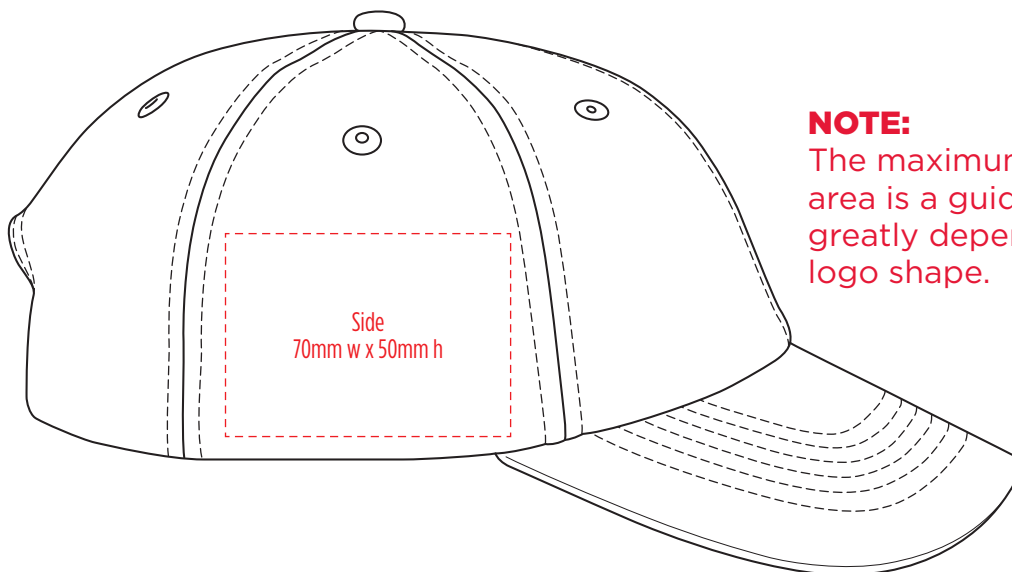

4397

COLOURWAYS

COLOUR

NOTE:
The maximum decoration area is a guide only and is greatly dependant on the logo shape.

EMBROIDERY

NOTE:
The maximum decoration area is a guide only and is greatly dependant on the logo shape.

NOTE:
The maximum decoration area is a guide only and is greatly dependant on the logo shape.

4397

NOTE:
The maximum decoration area is a guide only and is greatly dependant on the logo shape.

SUPASUB / SUPAETCH / SUPAFLEX