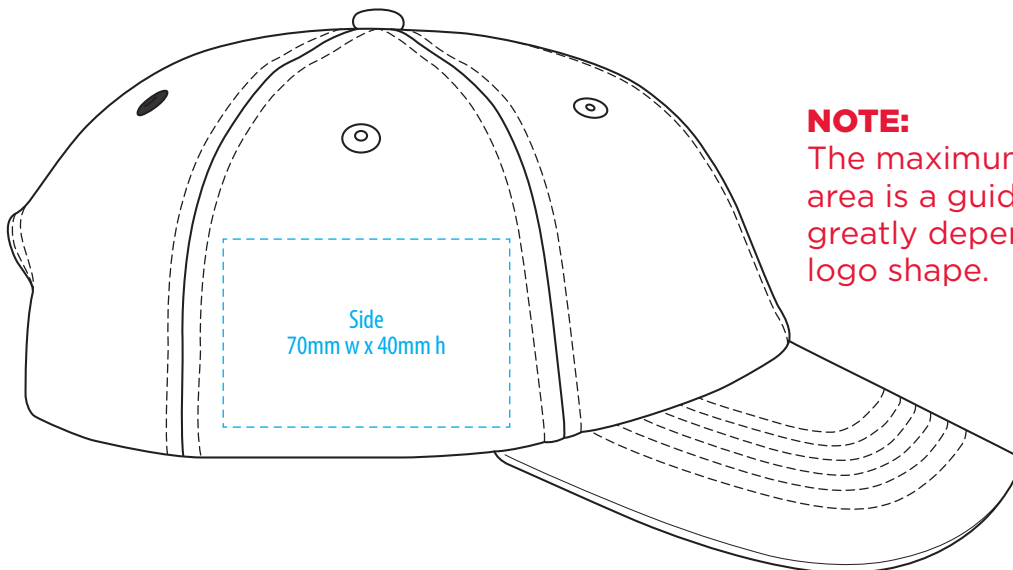

4397

COLOURWAYS

COLOUR

NOTE:
The maximum decoration area is a guide only and is greatly dependant on the logo shape.

EMBROIDERY

NOTE:
The maximum decoration area is a guide only and is greatly dependant on the logo shape.

NOTE:
The maximum decoration area is a guide only and is greatly dependant on the logo shape.

4397

NOTE:
The maximum decoration area is a guide only and is greatly dependant on the logo shape.

SUPASUB / SUPAETCH / SUPAFLEX