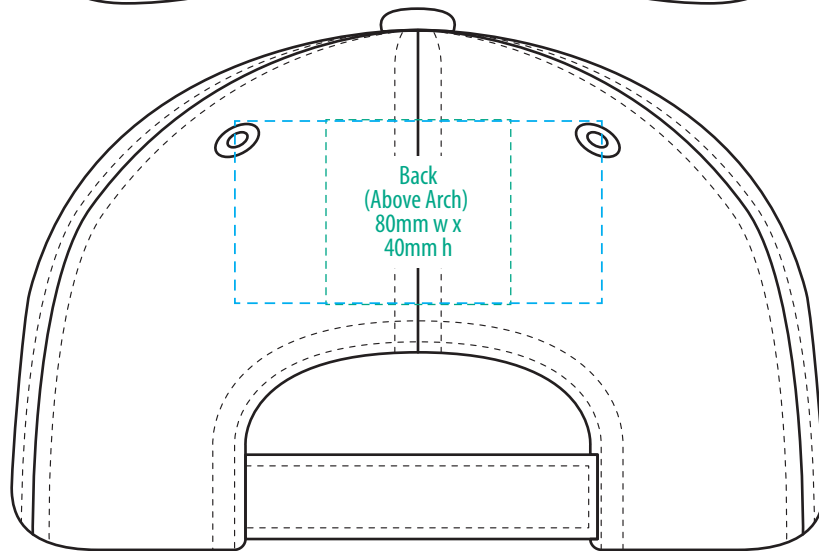

4397

COLOURWAYS

COLOUR

NOTE:
The maximum decoration area is a guide only and is greatly dependant on the logo shape.

EMBROIDERY

NOTE:
The maximum decoration area is a guide only and is greatly dependant on the logo shape.

NOTE:
The maximum decoration area is a guide only and is greatly dependant on the logo shape.

4397

NOTE:
The maximum decoration area is a guide only and is greatly dependant on the logo shape.

SUPASUB / SUPAETCH / SUPAFLEX