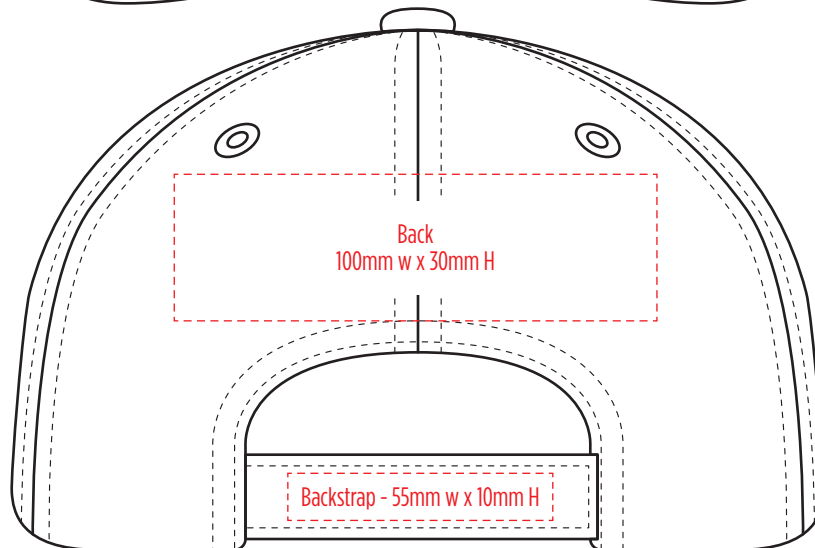

4397

COLOURWAYS

COLOUR

NOTE:
The maximum decoration area is a guide only and is greatly dependant on the logo shape.

EMBROIDERY

NOTE:
The maximum decoration area is a guide only and is greatly dependant on the logo shape.

NOTE:
The maximum decoration area is a guide only and is greatly dependant on the logo shape.

4397

NOTE:
The maximum decoration area is a guide only and is greatly dependant on the logo shape.

SUPASUB / SUPAETCH / SUPAFLEX