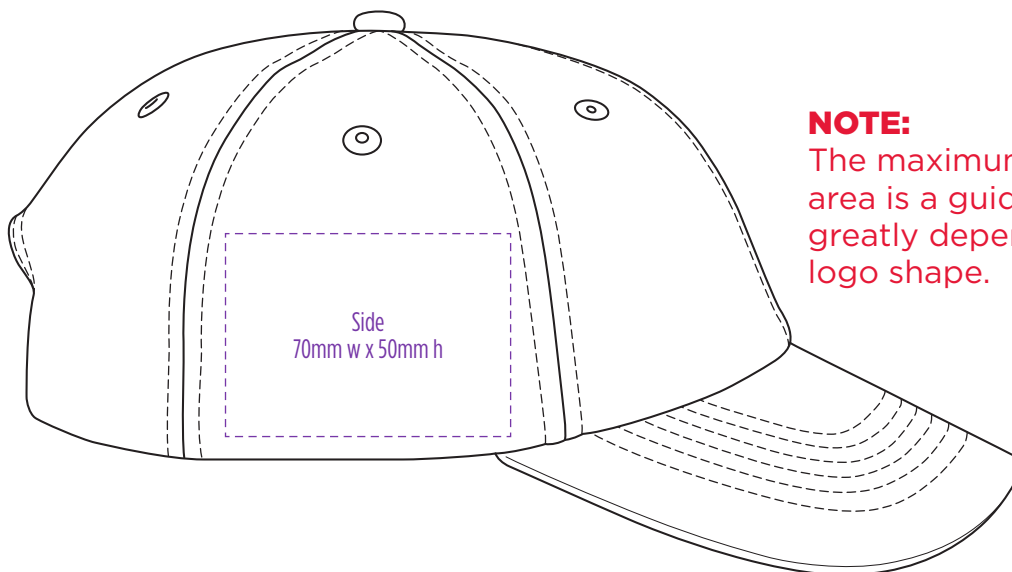

4397

COLOURWAYS

COLOUR

NOTE:
The maximum decoration area is a guide only and is greatly dependant on the logo shape.

EMBROIDERY

NOTE:
The maximum decoration area is a guide only and is greatly dependant on the logo shape.

NOTE:
The maximum decoration area is a guide only and is greatly dependant on the logo shape.

4397

NOTE:
The maximum decoration area is a guide only and is greatly dependant on the logo shape.

SUPASUB / SUPAETCH / SUPAFLEX