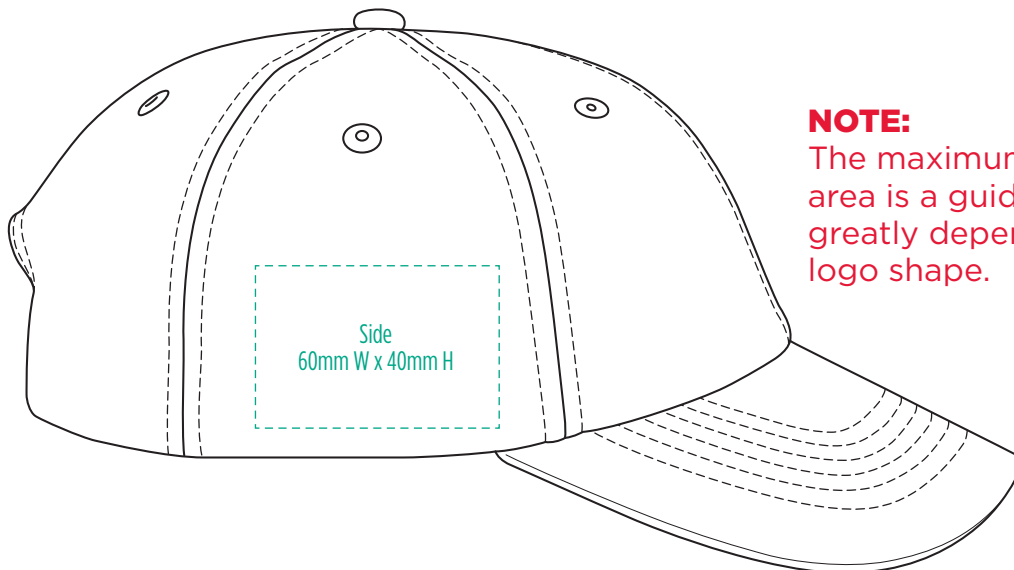

4397

COLOURWAYS

COLOUR

NOTE:
The maximum decoration area is a guide only and is greatly dependant on the logo shape.

EMBROIDERY

NOTE:
The maximum decoration area is a guide only and is greatly dependant on the logo shape.

NOTE:
The maximum decoration area is a guide only and is greatly dependant on the logo shape.

4397

NOTE:
The maximum decoration area is a guide only and is greatly dependant on the logo shape.

SUPASUB / SUPAETCH / SUPAFLEX