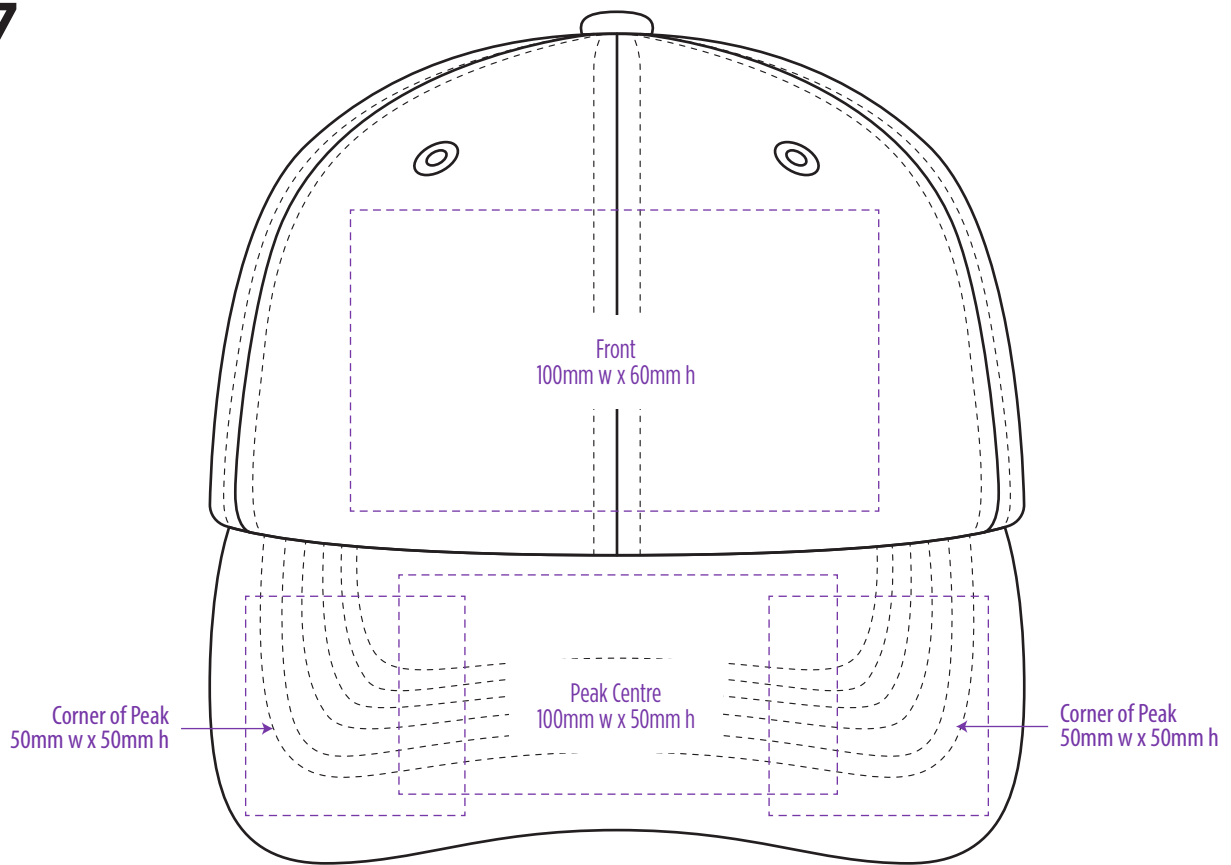

4397

COLOURWAYS

COLOUR

NOTE:
The maximum decoration area is a guide only and is greatly dependant on the logo shape.

EMBROIDERY

NOTE:
The maximum decoration area is a guide only and is greatly dependant on the logo shape.

NOTE:
The maximum decoration area is a guide only and is greatly dependant on the logo shape.

4397

NOTE:
The maximum decoration area is a guide only and is greatly dependant on the logo shape.

SUPASUB / SUPAETCH / SUPAFLEX