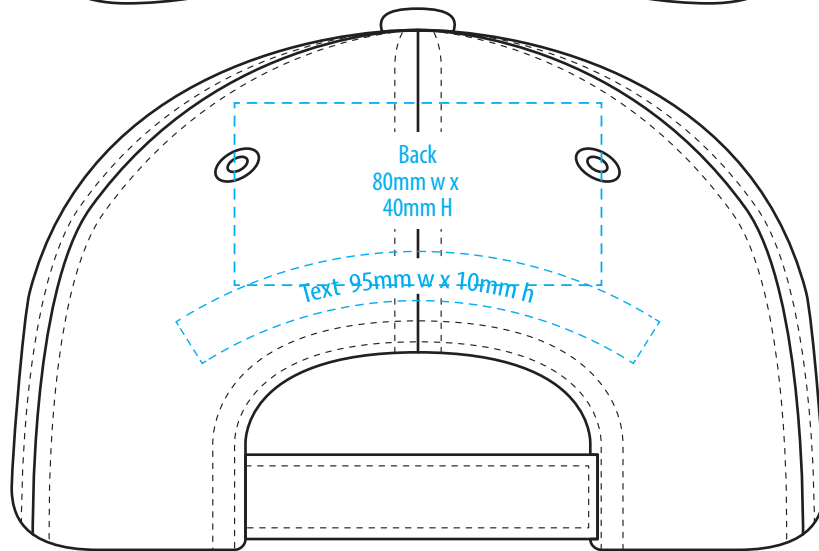

4397

COLOURWAYS

COLOUR

NOTE:
The maximum decoration area is a guide only and is greatly dependant on the logo shape.

EMBROIDERY

NOTE:
The maximum decoration area is a guide only and is greatly dependant on the logo shape.

NOTE:
The maximum decoration area is a guide only and is greatly dependant on the logo shape.

4397

NOTE:
The maximum decoration area is a guide only and is greatly dependant on the logo shape.

SUPASUB / SUPAETCH / SUPAFLEX