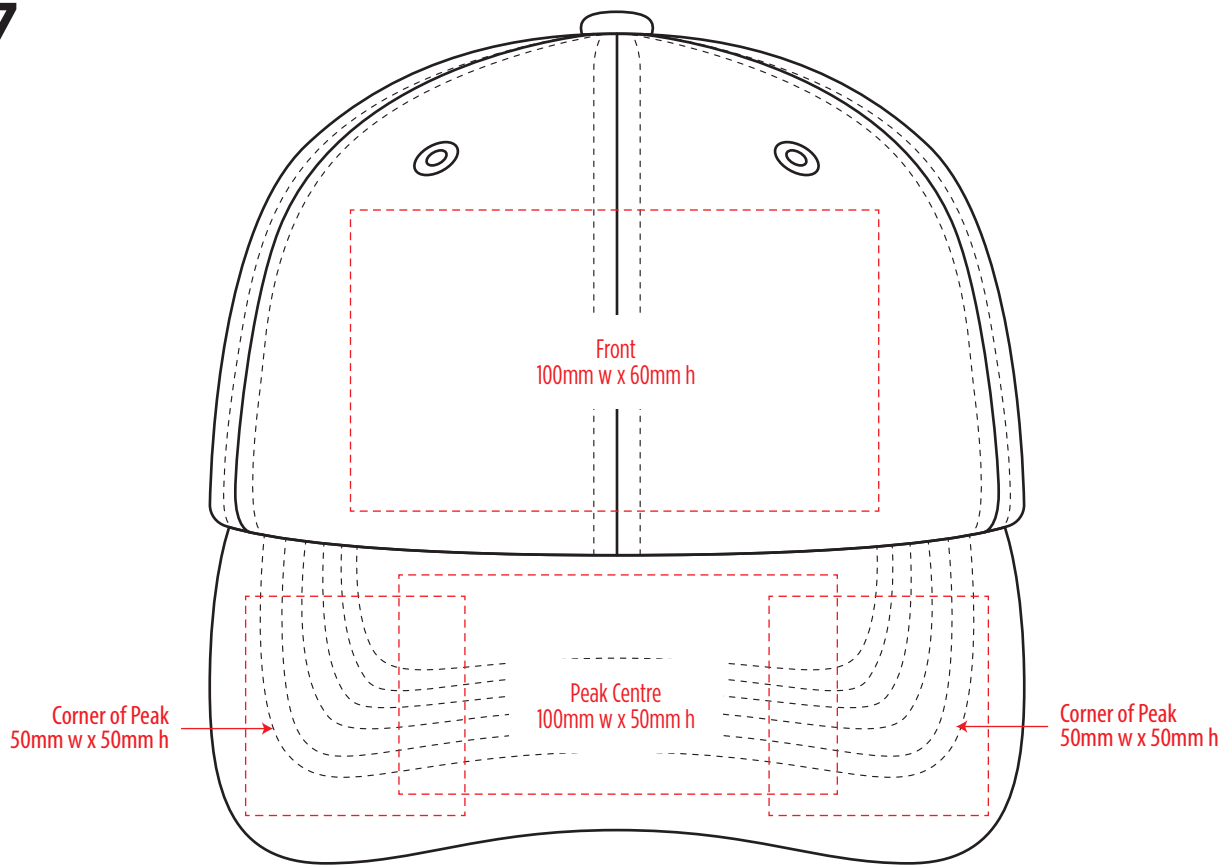

4397

COLOURWAYS

COLOUR

NOTE:
The maximum decoration area is a guide only and is greatly dependant on the logo shape.

EMBROIDERY

NOTE:
The maximum decoration area is a guide only and is greatly dependant on the logo shape.

NOTE:
The maximum decoration area is a guide only and is greatly dependant on the logo shape.

4397

NOTE:
The maximum decoration area is a guide only and is greatly dependant on the logo shape.

SUPASUB / SUPAETCH / SUPAFLEX