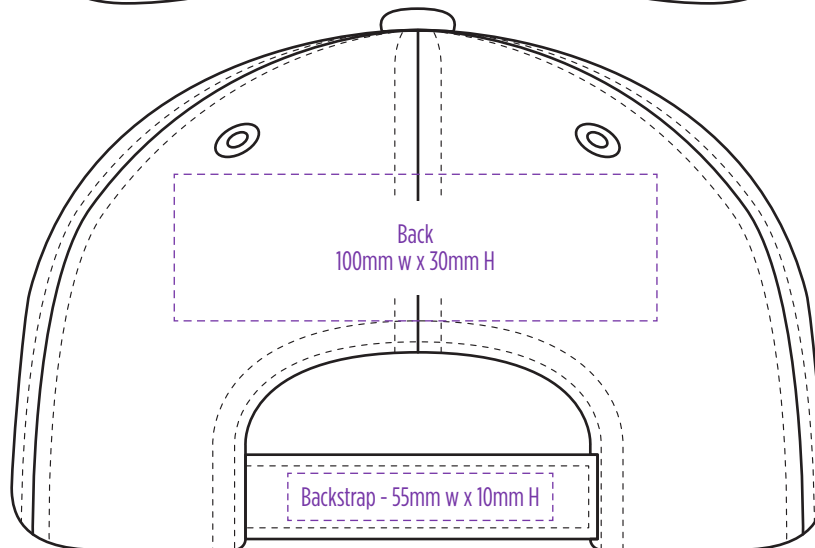

4397

COLOURWAYS

COLOUR

NOTE:
The maximum decoration area is a guide only and is greatly dependant on the logo shape.

EMBROIDERY

NOTE:
The maximum decoration area is a guide only and is greatly dependant on the logo shape.

NOTE:
The maximum decoration area is a guide only and is greatly dependant on the logo shape.

4397

NOTE:
The maximum decoration area is a guide only and is greatly dependant on the logo shape.

SUPASUB / SUPAETCH / SUPAFLEX