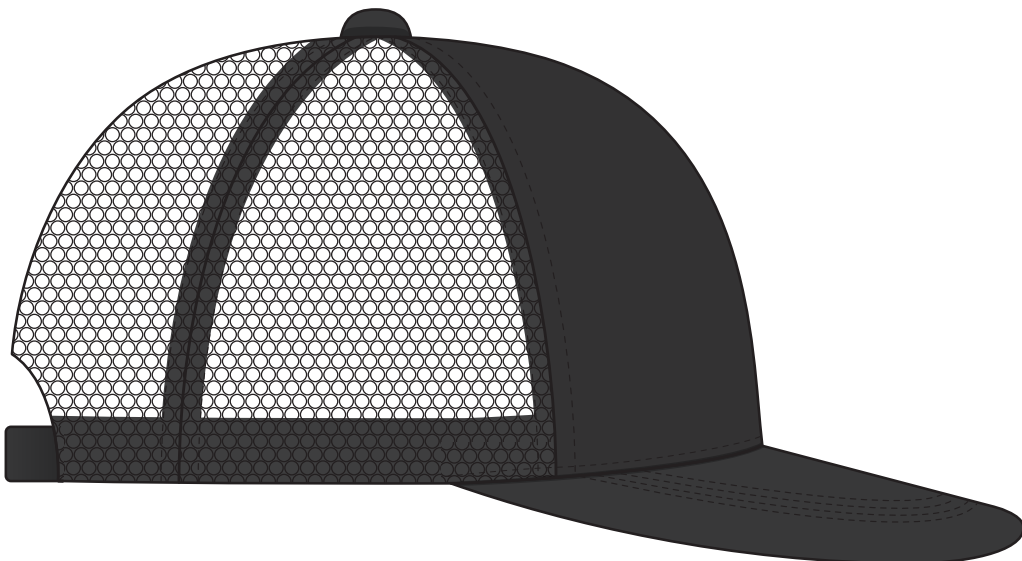

4384

COLOURWAYS

-----  
COLOUR

**NOTE:**  
The maximum decoration area is a guide only and is greatly dependant on the logo shape.

**NOTE:**  
The maximum decoration area is a guide only and is greatly dependant on the logo shape.

**NOTE:**  
The maximum decoration area is a guide only and is greatly dependant on the logo shape.

**NOTE:**

The maximum decoration area is a guide only and is greatly dependant on the logo shape.

SUPASUB / SUPAETCH / SUPAFLEX

# FABRIC SWATCH

**BLACK/BLACK**

BLACK

BLACK

**KHAKI/WHITE**

PMS 7500 C

WHITE

Pantone colours are provided as a reference only and are based on closest match. Actual product colour may differ. If a precise colour match is required we recommend ordering a sample.