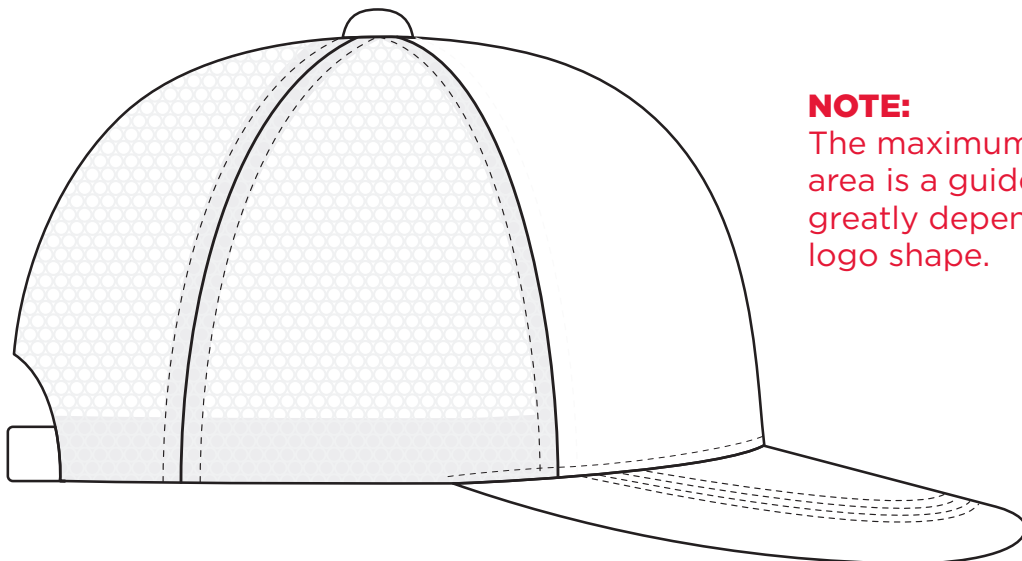

4384

COLOURWAYS

-----  
COLOUR

**NOTE:**  
The maximum decoration area is a guide only and is greatly dependant on the logo shape.

**NOTE:**  
The maximum decoration area is a guide only and is greatly dependant on the logo shape.

**NOTE:**  
The maximum decoration area is a guide only and is greatly dependant on the logo shape.

**NOTE:**

The maximum decoration area is a guide only and is greatly dependant on the logo shape.

SUPASUB / SUPAETCH / SUPAFLEX