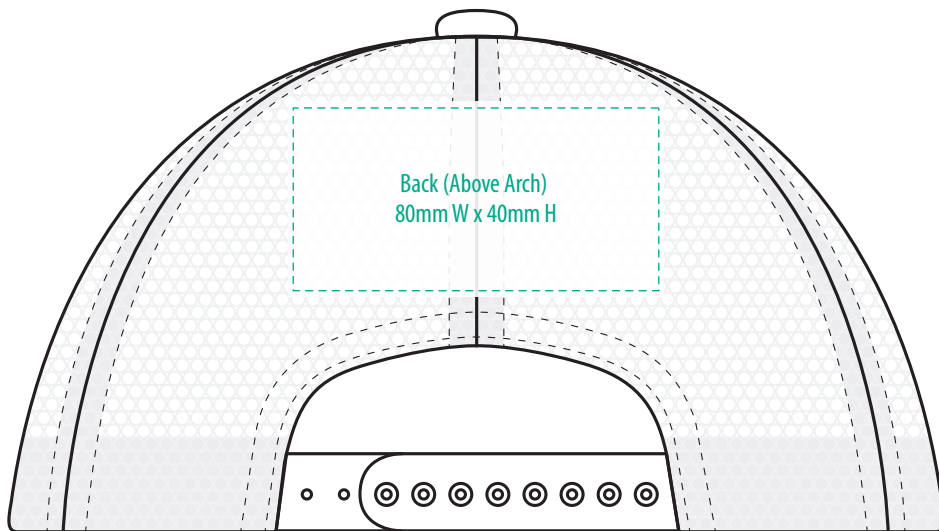

4384

COLOURWAYS

-----  
COLOUR

**NOTE:**  
The maximum decoration area is a guide only and is greatly dependant on the logo shape.

**NOTE:**  
The maximum decoration area is a guide only and is greatly dependant on the logo shape.

**NOTE:**  
The maximum decoration area is a guide only and is greatly dependant on the logo shape.

**NOTE:**

The maximum decoration area is a guide only and is greatly dependant on the logo shape.

SUPASUB / SUPAETCH / SUPAFLEX

[ PATCH MUST BE AT LEAST 25MM X 25MM ]

4384