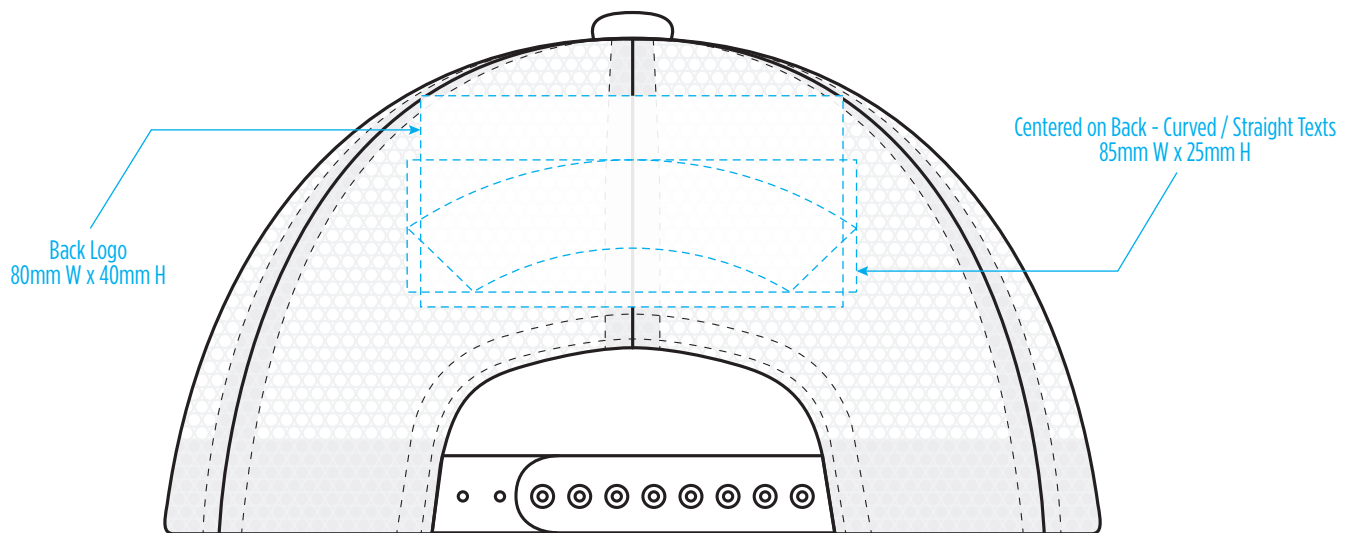

4384

COLOURWAYS

-----  
COLOUR

**NOTE:**  
The maximum decoration area is a guide only and is greatly dependant on the logo shape.

**NOTE:**  
The maximum decoration area is a guide only and is greatly dependant on the logo shape.

**NOTE:**  
The maximum decoration area is a guide only and is greatly dependant on the logo shape.

**NOTE:**

The maximum decoration area is a guide only and is greatly dependant on the logo shape.

SUPASUB / SUPAETCH / SUPAFLEX

[ PATCH MUST BE AT LEAST 25MM X 25MM ]

4384