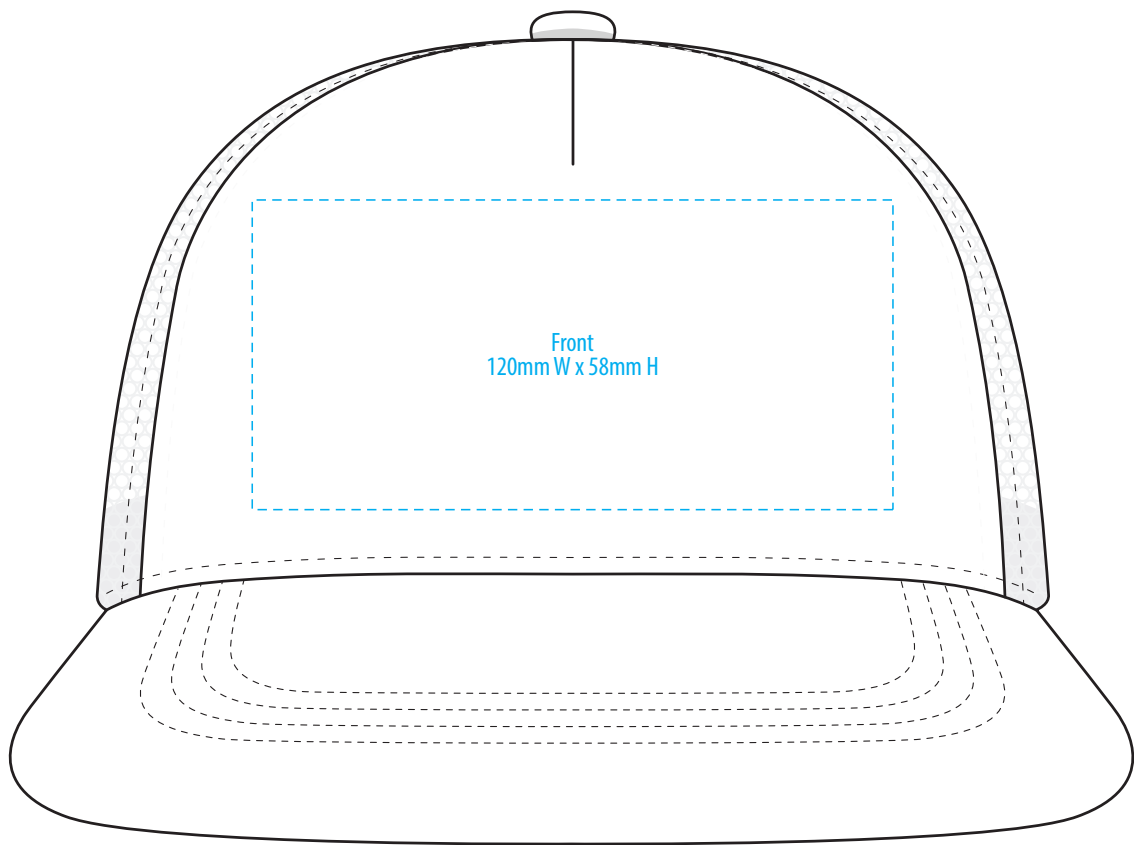

4384

COLOURWAYS

-----  
COLOUR

**NOTE:**  
The maximum decoration area is a guide only and is greatly dependant on the logo shape.

**NOTE:**  
The maximum decoration area is a guide only and is greatly dependant on the logo shape.

**NOTE:**  
The maximum decoration area is a guide only and is greatly dependant on the logo shape.

**NOTE:**

The maximum decoration area is a guide only and is greatly dependant on the logo shape.

SUPASUB / SUPAETCH / SUPAFLEX

[ PATCH MUST BE AT LEAST 25MM X 25MM ]

4384