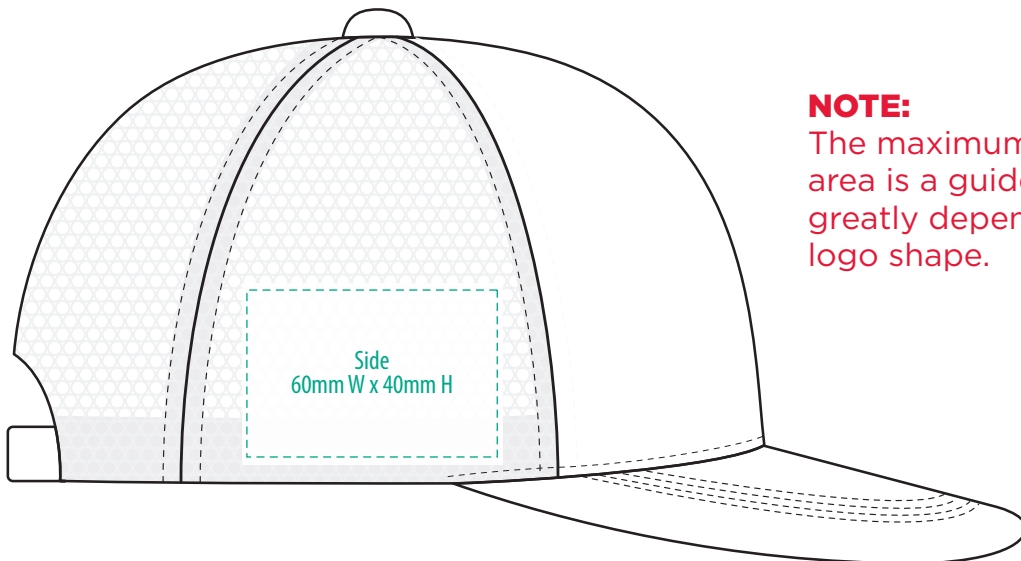

4384

COLOURWAYS

-----  
COLOUR

**NOTE:**  
The maximum decoration area is a guide only and is greatly dependant on the logo shape.

**NOTE:**  
The maximum decoration area is a guide only and is greatly dependant on the logo shape.

**NOTE:**  
The maximum decoration area is a guide only and is greatly dependant on the logo shape.

**NOTE:**

The maximum decoration area is a guide only and is greatly dependant on the logo shape.

SUPASUB / SUPAETCH / SUPAFLEX

[ PATCH MUST BE AT LEAST 25MM X 25MM ]

4384