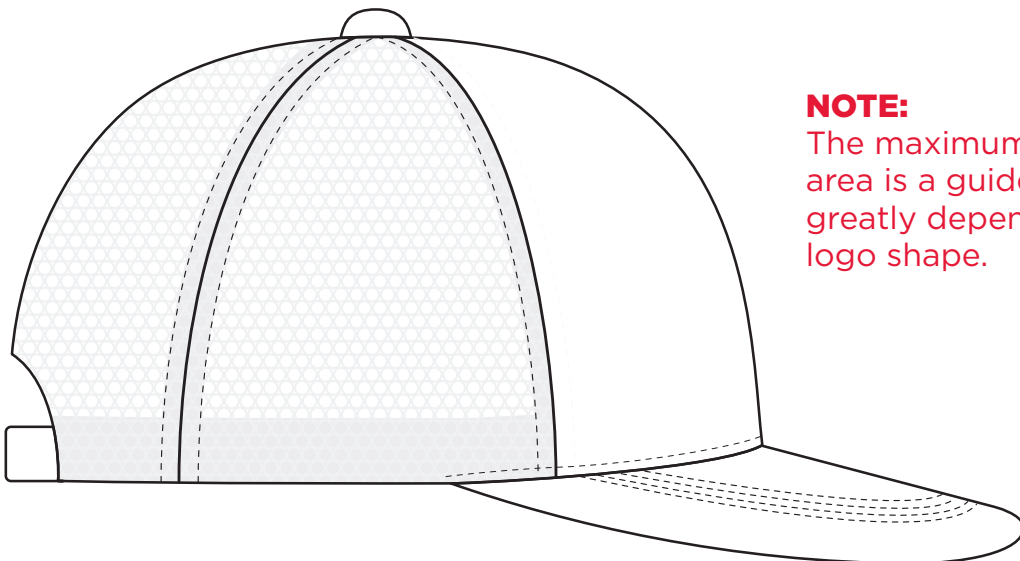

4384

COLOURWAYS

-----  
COLOUR

**NOTE:**  
The maximum decoration area is a guide only and is greatly dependant on the logo shape.

**NOTE:**  
The maximum decoration area is a guide only and is greatly dependant on the logo shape.

**NOTE:**  
The maximum decoration area is a guide only and is greatly dependant on the logo shape.

**NOTE:**

The maximum decoration area is a guide only and is greatly dependant on the logo shape.

SUPASUB / SUPAETCH / SUPAFLEX