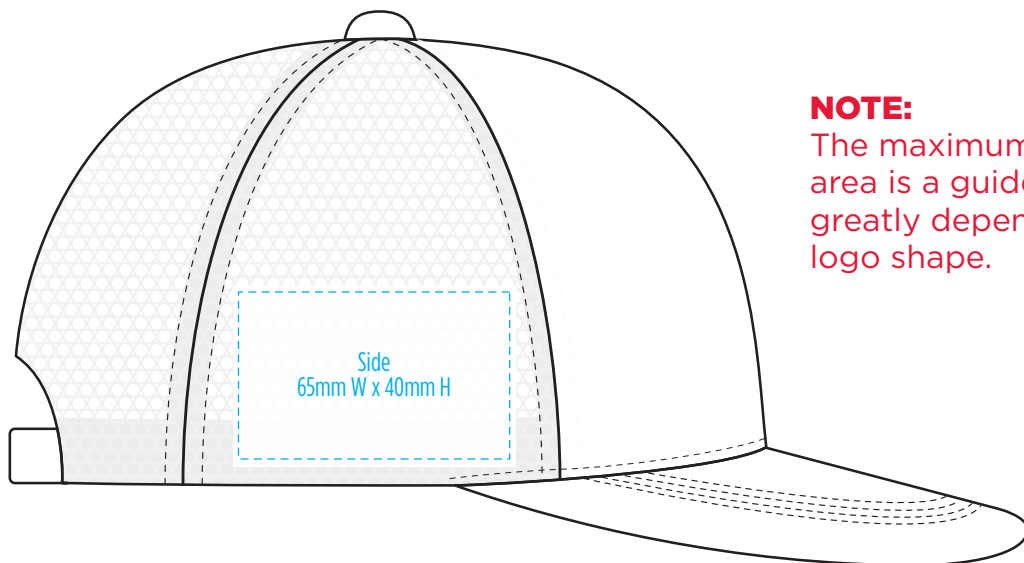

4384

COLOURWAYS

-----  
COLOUR

**NOTE:**  
The maximum decoration area is a guide only and is greatly dependant on the logo shape.

**NOTE:**  
The maximum decoration area is a guide only and is greatly dependant on the logo shape.

**NOTE:**  
The maximum decoration area is a guide only and is greatly dependant on the logo shape.

**NOTE:**

The maximum decoration area is a guide only and is greatly dependant on the logo shape.

SUPASUB / SUPAETCH / SUPAFLEX