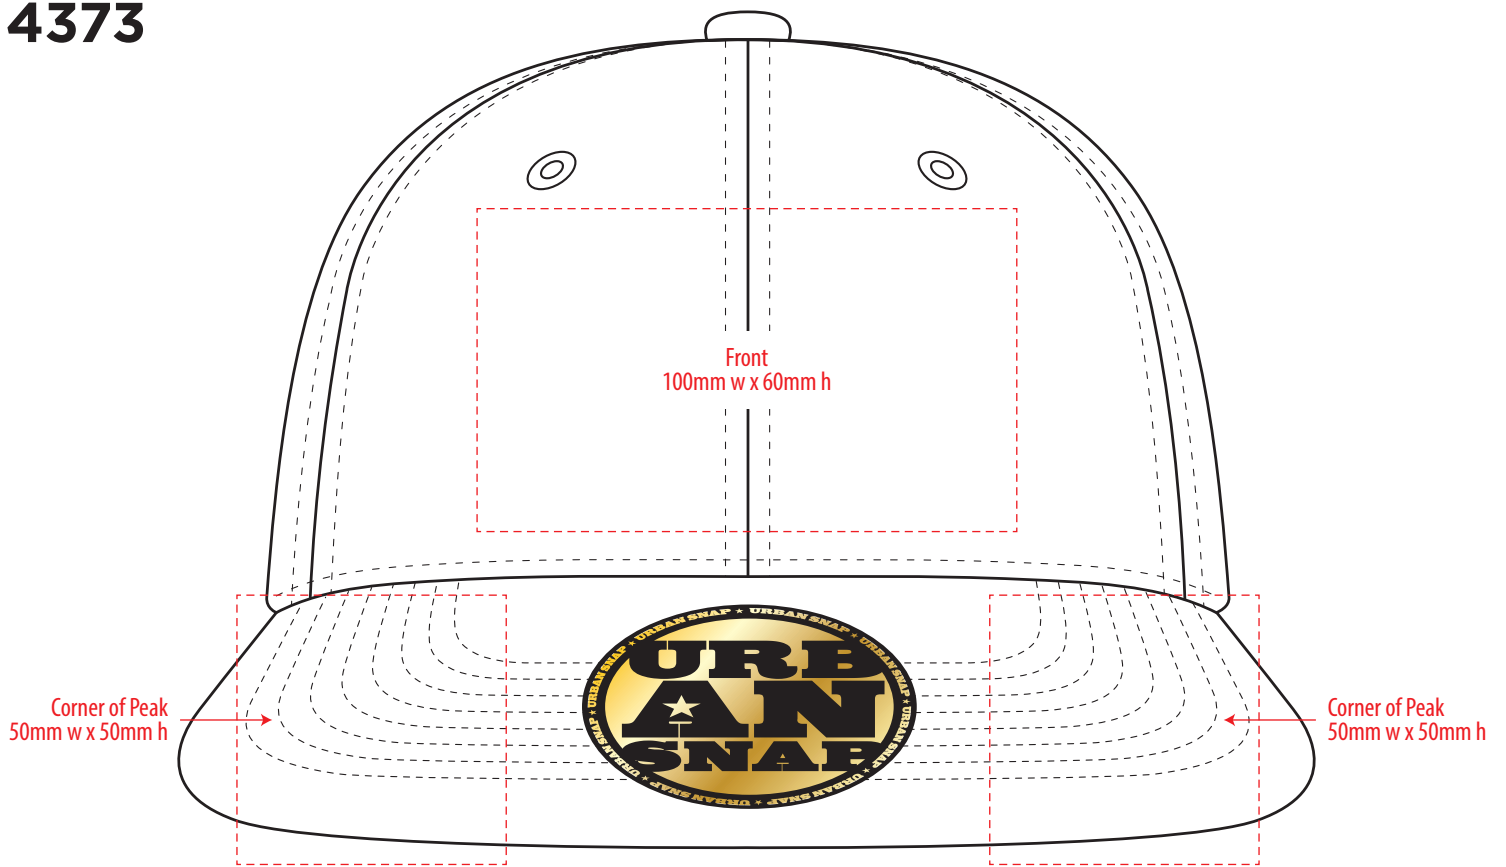

4373

COLOURWAYS

COLOUR

**NOTE:**  
The maximum decoration area is a guide only and is greatly dependant on the logo shape.

**NOTE:**  
The maximum decoration area is a guide only and is greatly dependant on the logo shape.

**NOTE:**  
The maximum decoration area is a guide only and is greatly dependant on the logo shape.

SUPASUB / SUPAETCH / SUPAFLEX

[ PATCH MUST BE AT LEAST 25MM X 25MM ]