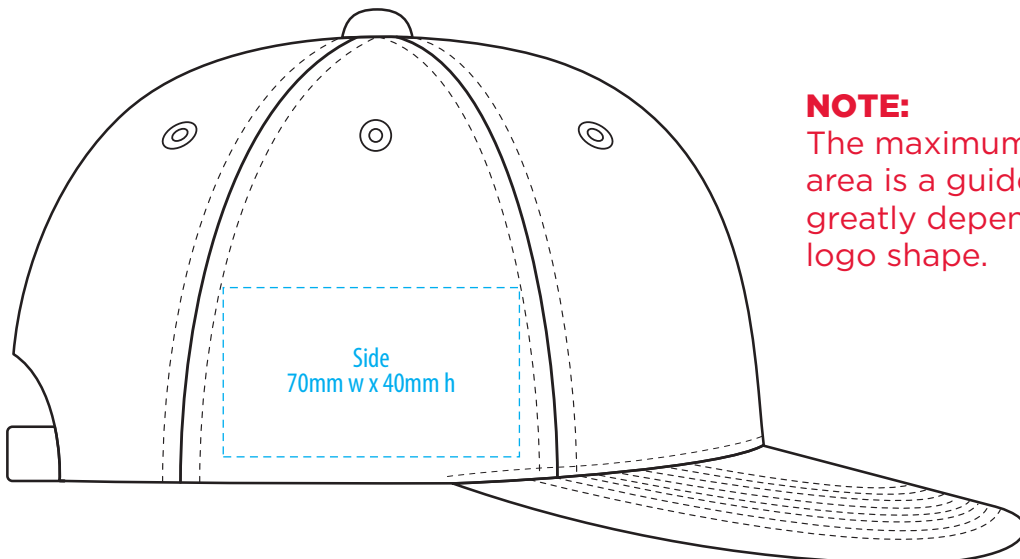

4373

COLOURWAYS

COLOUR

**NOTE:**  
The maximum decoration area is a guide only and is greatly dependant on the logo shape.

**NOTE:**  
The maximum decoration area is a guide only and is greatly dependant on the logo shape.

**NOTE:**  
The maximum decoration area is a guide only and is greatly dependant on the logo shape.

SUPASUB / SUPAETCH / SUPAFLEX

[ PATCH MUST BE AT LEAST 25MM X 25MM ]