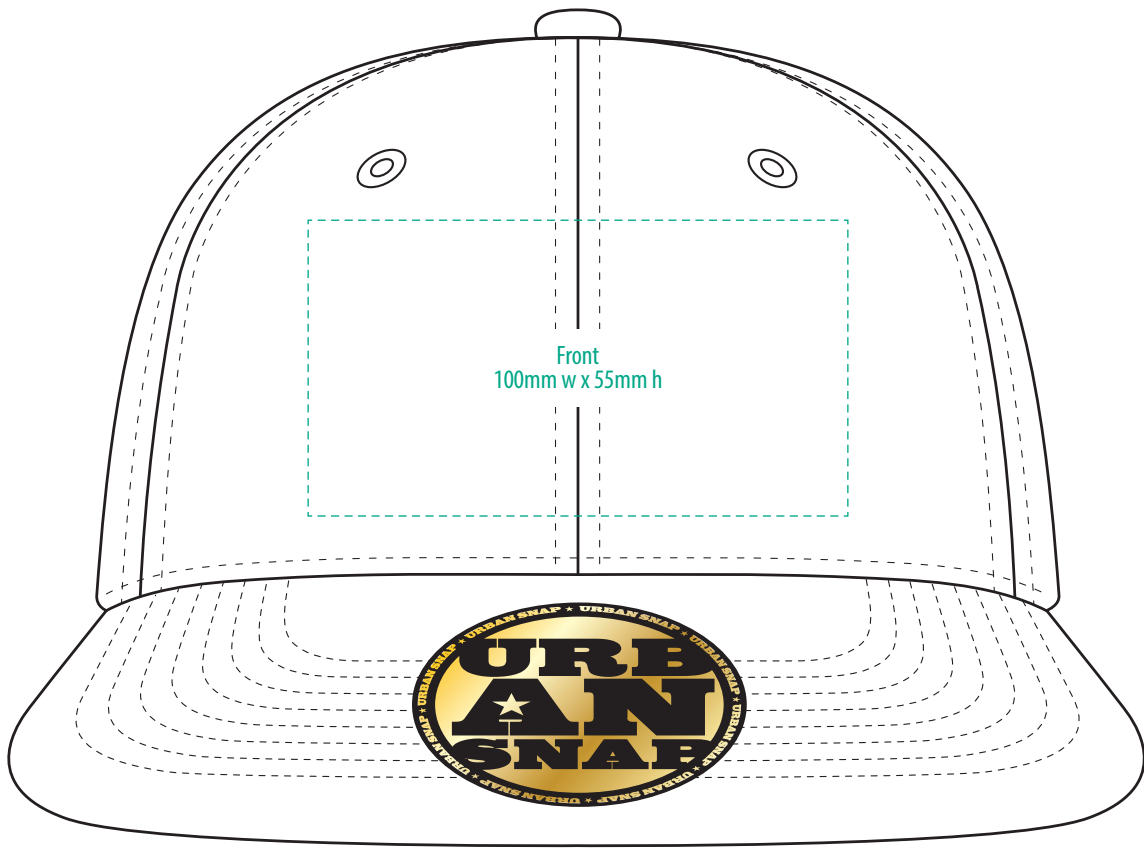

4373

COLOURWAYS

COLOUR

**NOTE:**  
The maximum decoration area is a guide only and is greatly dependant on the logo shape.

**NOTE:**  
The maximum decoration area is a guide only and is greatly dependant on the logo shape.

**NOTE:**  
The maximum decoration area is a guide only and is greatly dependant on the logo shape.

SUPASUB / SUPAETCH / SUPAFLEX

[ PATCH MUST BE AT LEAST 25MM X 25MM ]