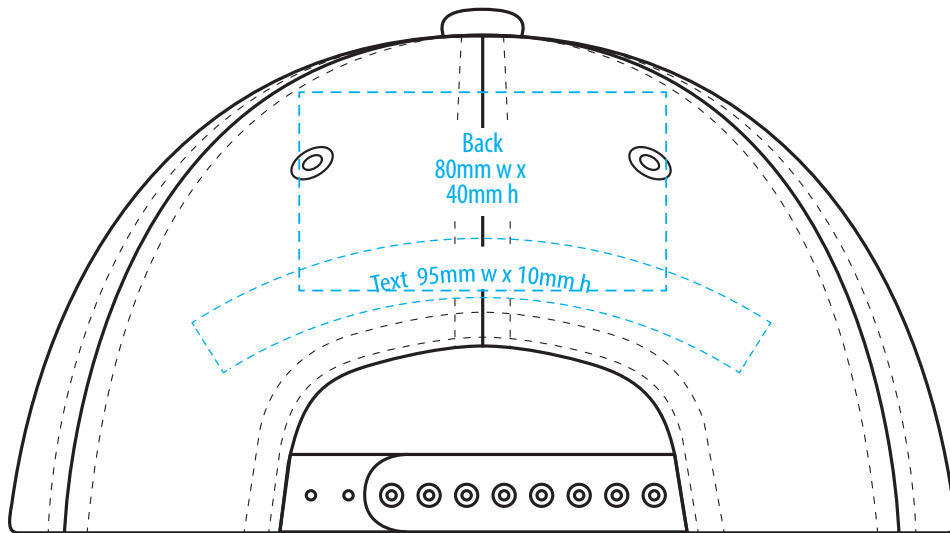

4373

COLOURWAYS

COLOUR

**NOTE:**  
The maximum decoration area is a guide only and is greatly dependant on the logo shape.

**NOTE:**  
The maximum decoration area is a guide only and is greatly dependant on the logo shape.

**NOTE:**  
The maximum decoration area is a guide only and is greatly dependant on the logo shape.

SUPASUB / SUPAETCH / SUPAFLEX

[ PATCH MUST BE AT LEAST 25MM X 25MM ]