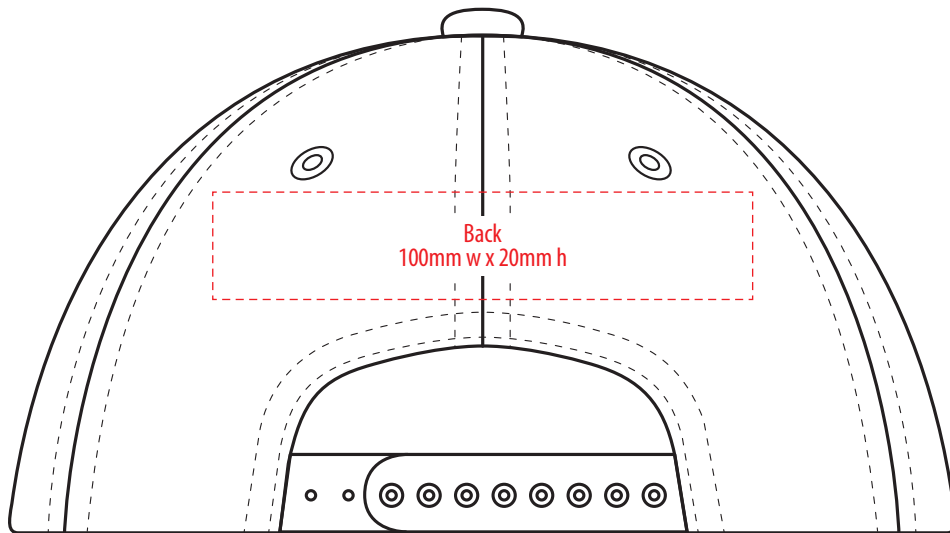

4373

COLOURWAYS

COLOUR

**NOTE:**  
The maximum decoration area is a guide only and is greatly dependant on the logo shape.

**NOTE:**  
The maximum decoration area is a guide only and is greatly dependant on the logo shape.

**NOTE:**  
The maximum decoration area is a guide only and is greatly dependant on the logo shape.

SUPASUB / SUPAETCH / SUPAFLEX

[ PATCH MUST BE AT LEAST 25MM X 25MM ]