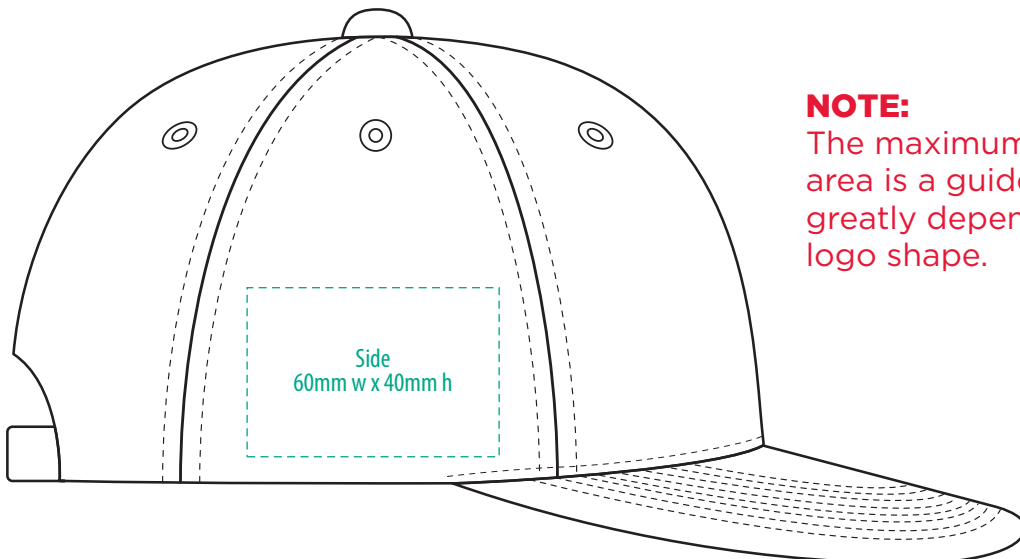

4373

COLOURWAYS

COLOUR

**NOTE:**  
The maximum decoration area is a guide only and is greatly dependant on the logo shape.

**NOTE:**  
The maximum decoration area is a guide only and is greatly dependant on the logo shape.

**NOTE:**  
The maximum decoration area is a guide only and is greatly dependant on the logo shape.

SUPASUB / SUPAETCH / SUPAFLEX

[ PATCH MUST BE AT LEAST 25MM X 25MM ]