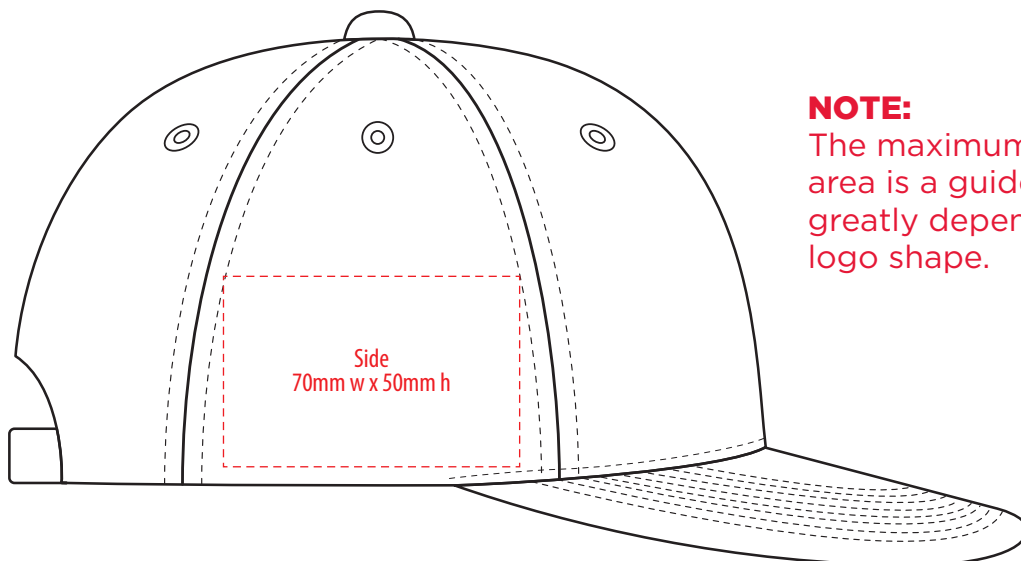

4373

COLOURWAYS

COLOUR

**NOTE:**  
The maximum decoration area is a guide only and is greatly dependant on the logo shape.

**NOTE:**  
The maximum decoration area is a guide only and is greatly dependant on the logo shape.

**NOTE:**  
The maximum decoration area is a guide only and is greatly dependant on the logo shape.

SUPASUB / SUPAETCH / SUPAFLEX

[ PATCH MUST BE AT LEAST 25MM X 25MM ]