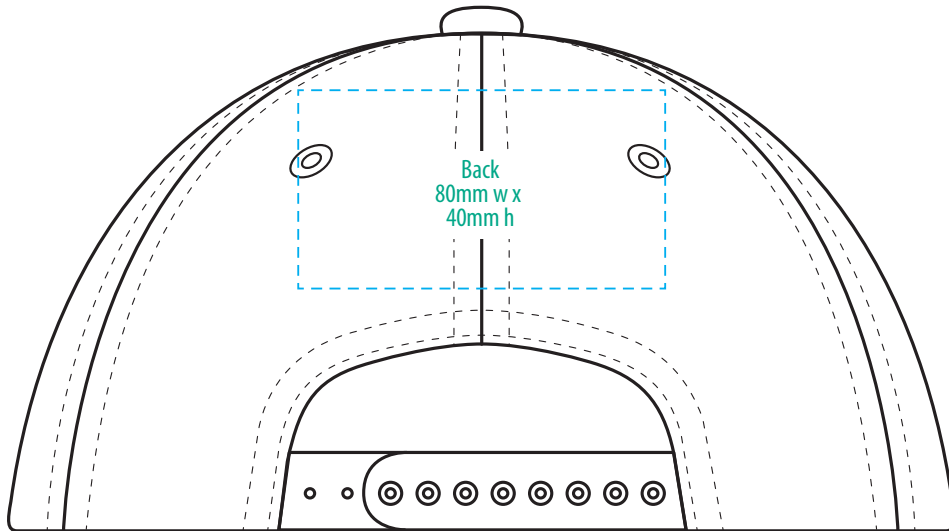

4373

COLOURWAYS

COLOUR

**NOTE:**  
The maximum decoration area is a guide only and is greatly dependant on the logo shape.

**NOTE:**  
The maximum decoration area is a guide only and is greatly dependant on the logo shape.

**NOTE:**  
The maximum decoration area is a guide only and is greatly dependant on the logo shape.

SUPASUB / SUPAETCH / SUPAFLEX

[ PATCH MUST BE AT LEAST 25MM X 25MM ]