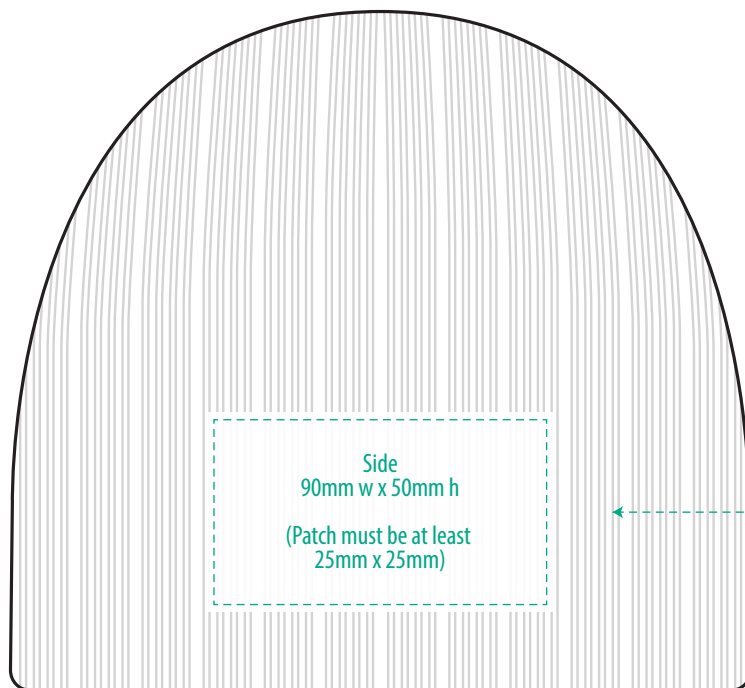

The maximum decoration area is a guide only and is greatly dependant on the logo shape.

EMBROIDERY

FRONT

BACK

SIDE

Exact Supasub and Supaetch sizing is dependant on logo shape. Please discuss with your Account Manager if you require further guidance

NOTE:

The maximum decoration area is a guide only and is greatly dependant on the logo shape.

SUPASUB / SUPAETCH / SUPAFLEX

[PATCH MUST BE AT LEAST 25MM X 25MM]

4235

FABRIC SWATCH

BLACK

BLACK