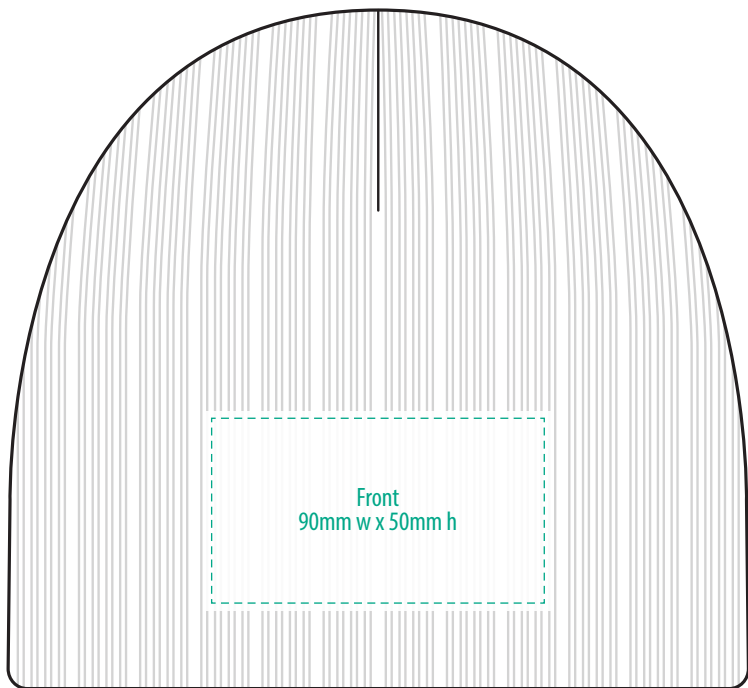

The maximum decoration area is a guide only and is greatly dependant on the logo shape.

EMBROIDERY

FRONT

BACK

SIDE

Exact Supasub and Supaetch sizing is dependant on logo shape. Please discuss with your Account Manager if you require further guidance

NOTE:

The maximum decoration area is a guide only and is greatly dependant on the logo shape.

SUPASUB / SUPAETCH / SUPAFLEX

[PATCH MUST BE AT LEAST 25MM X 25MM]

4235

FABRIC SWATCH

BLACK

BLACK