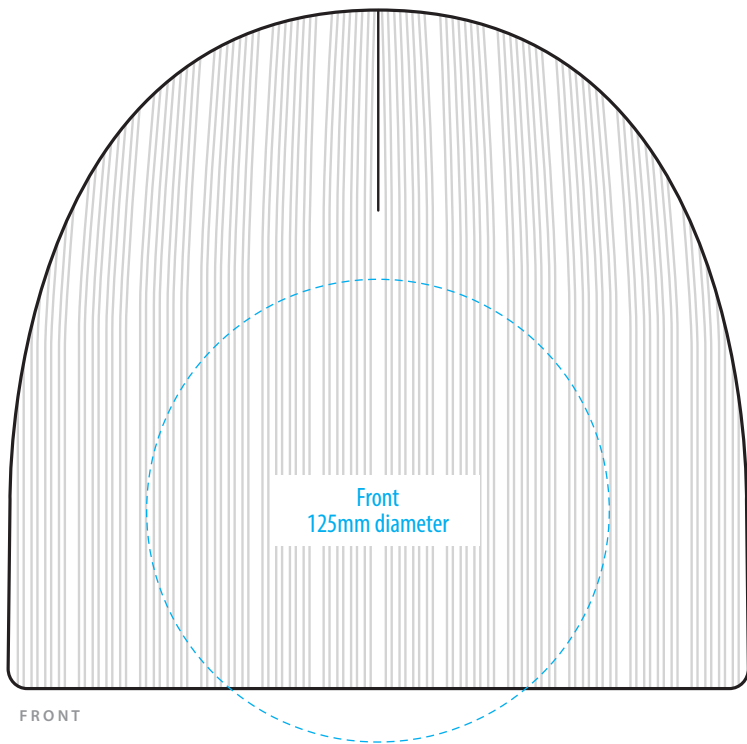

4235

COLOURWAYS

FRONT

BACK

SIDE

COLOUR

4235

NOTE:

The maximum decoration area is a guide only and is greatly dependant on the logo shape.

EMBROIDERY

FRONT

BACK

SIDE

Exact Supasub and Supaetch sizing is dependant on logo shape. Please discuss with your Account Manager if you require further guidance

NOTE:

The maximum decoration area is a guide only and is greatly dependant on the logo shape.

SUPASUB / SUPAETCH / SUPAFLEX

[PATCH MUST BE AT LEAST 25MM X 25MM]

4235

FABRIC SWATCH

BLACK

BLACK