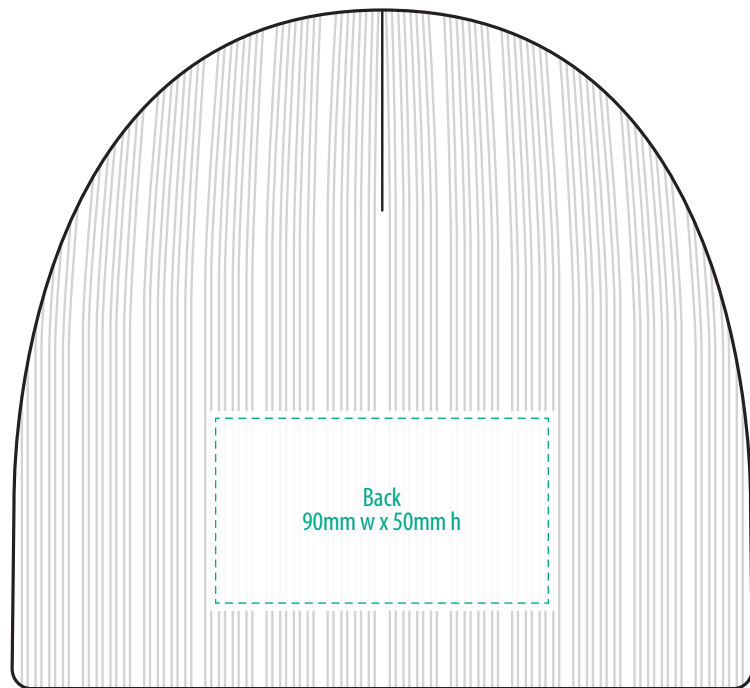

The maximum decoration area is a guide only and is greatly dependant on the logo shape.

EMBROIDERY

FRONT

BACK

SIDE

Exact Supasub and Supaetch sizing is dependant on logo shape. Please discuss with your Account Manager if you require further guidance

NOTE:

The maximum decoration area is a guide only and is greatly dependant on the logo shape.

SUPASUB / SUPAETCH / SUPAFLEX

[PATCH MUST BE AT LEAST 25MM X 25MM]

4235

FABRIC SWATCH

BLACK

BLACK