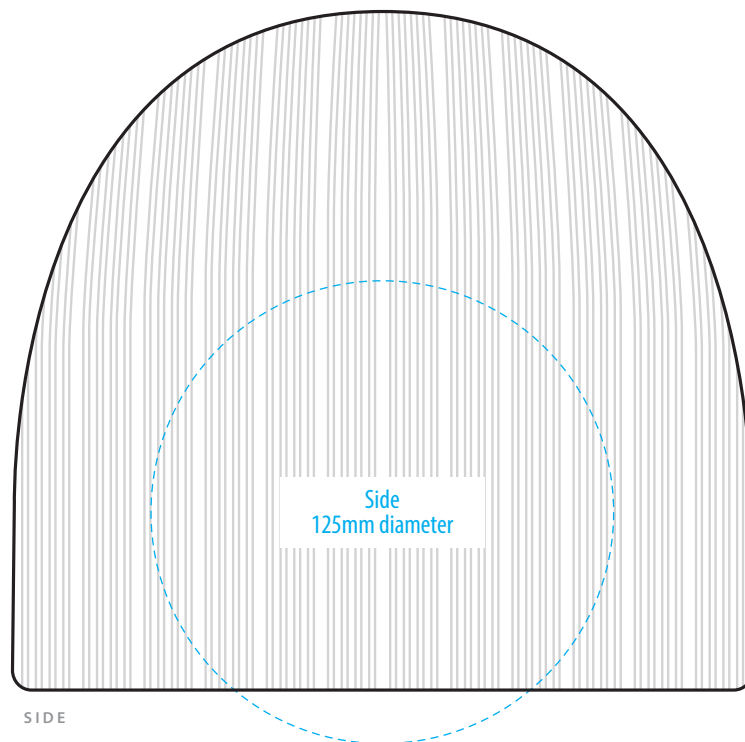

4235

COLOURWAYS

FRONT

BACK

SIDE

COLOUR

4235

NOTE:

The maximum decoration area is a guide only and is greatly dependant on the logo shape.

EMBROIDERY

FRONT

BACK

SIDE

Exact Supasub and Supaetch sizing is dependant on logo shape. Please discuss with your Account Manager if you require further guidance

NOTE:

The maximum decoration area is a guide only and is greatly dependant on the logo shape.

SUPASUB / SUPAETCH / SUPAFLEX

[PATCH MUST BE AT LEAST 25MM X 25MM]

4235

FABRIC SWATCH

BLACK

BLACK