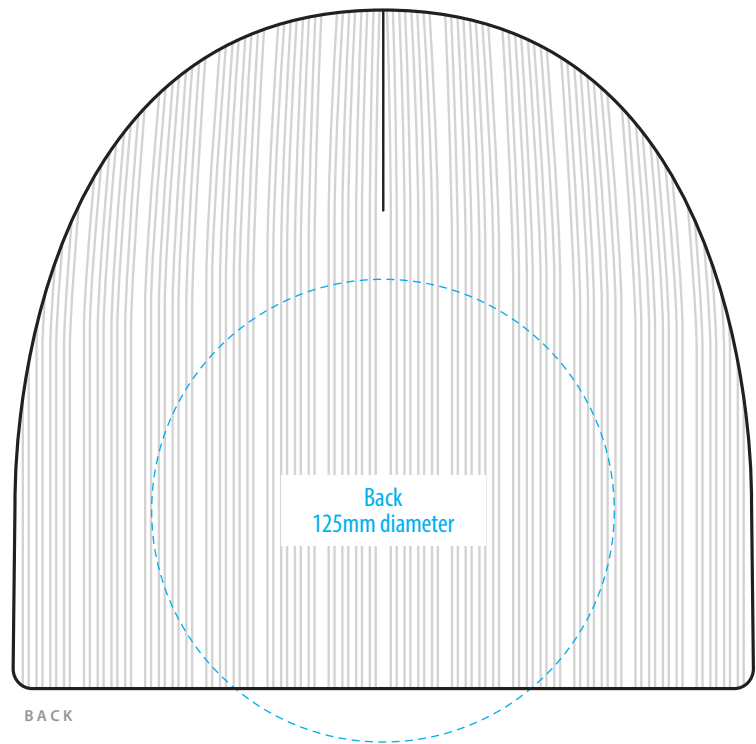

4235

COLOURWAYS

FRONT

BACK

SIDE

COLOUR

4235

NOTE:

The maximum decoration area is a guide only and is greatly dependant on the logo shape.

EMBROIDERY

FRONT

BACK

SIDE

Exact Supasub and Supaetch sizing is dependant on logo shape. Please discuss with your Account Manager if you require further guidance

NOTE:

The maximum decoration area is a guide only and is greatly dependant on the logo shape.

SUPASUB / SUPAETCH / SUPAFLEX

[PATCH MUST BE AT LEAST 25MM X 25MM]

4235

FABRIC SWATCH

BLACK

BLACK