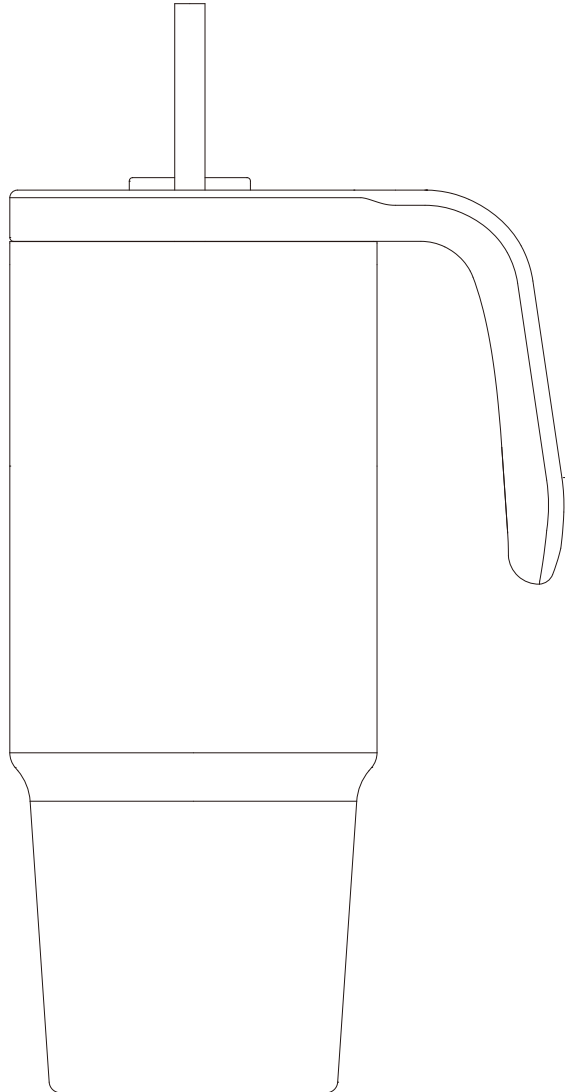

Product: **4179 - The Tilly Tumbler**
- w/ handle 900ml

Product Size: **242mm(h) x 147mm(w) x 97mm(ø)**

Product Colour: -

Decoration Size: **mm(w) x mm(h)**

Decoration Method: -

Decoration Colour: -

**Artwork
Approval**

Art Version: V1

Product Scale 50%

Front View

Side View

Notes:

Please check that all the details are correct before providing your approval with confirmed art version

Where the decoration method uses digital printing techniques colours are produced using CMYK equivalent.