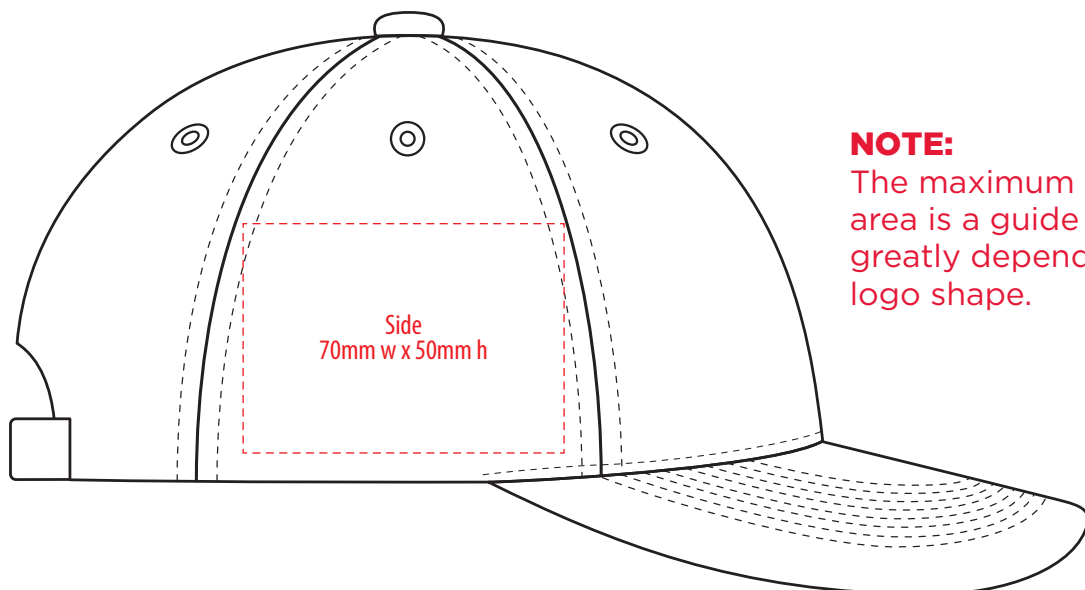

4150

COLOURWAYS

COLOUR

NOTE:

The maximum decoration area is a guide only and is greatly dependant on the logo shape.

NOTE:
The maximum decoration area is a guide only and is greatly dependant on the logo shape.

4150

NOTE:

The maximum decoration area is a guide only and is greatly dependant on the logo shape.

SUPASUB / SUPAETCH / SUPAFLEX

[PATCH MUST BE AT LEAST 25MM X 25MM]

4150

FABRIC SWATCH

BLACK