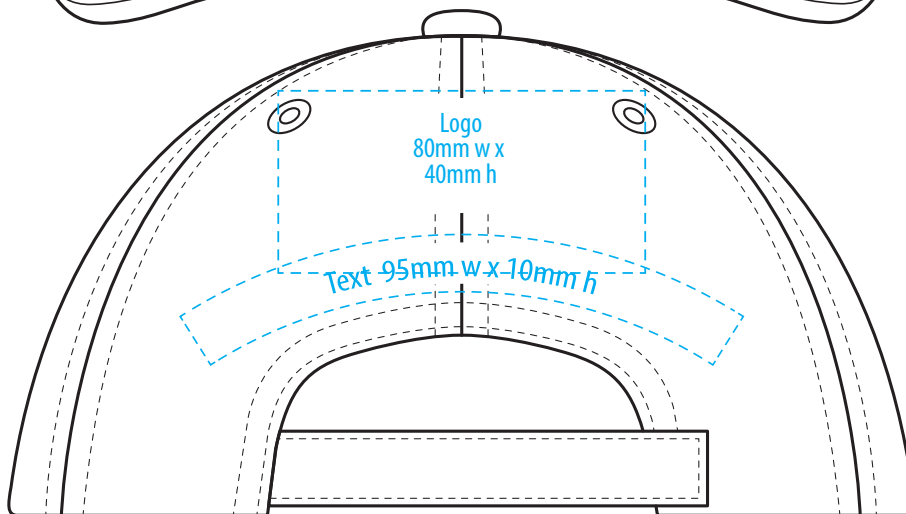

4150

COLOURWAYS

COLOUR

NOTE:

The maximum decoration area is a guide only and is greatly dependant on the logo shape.

NOTE:
The maximum decoration area is a guide only and is greatly dependant on the logo shape.

4150

NOTE:

The maximum decoration area is a guide only and is greatly dependant on the logo shape.

SUPASUB / SUPAETCH / SUPAFLEX

[PATCH MUST BE AT LEAST 25MM X 25MM]

4150

FABRIC SWATCH

BLACK