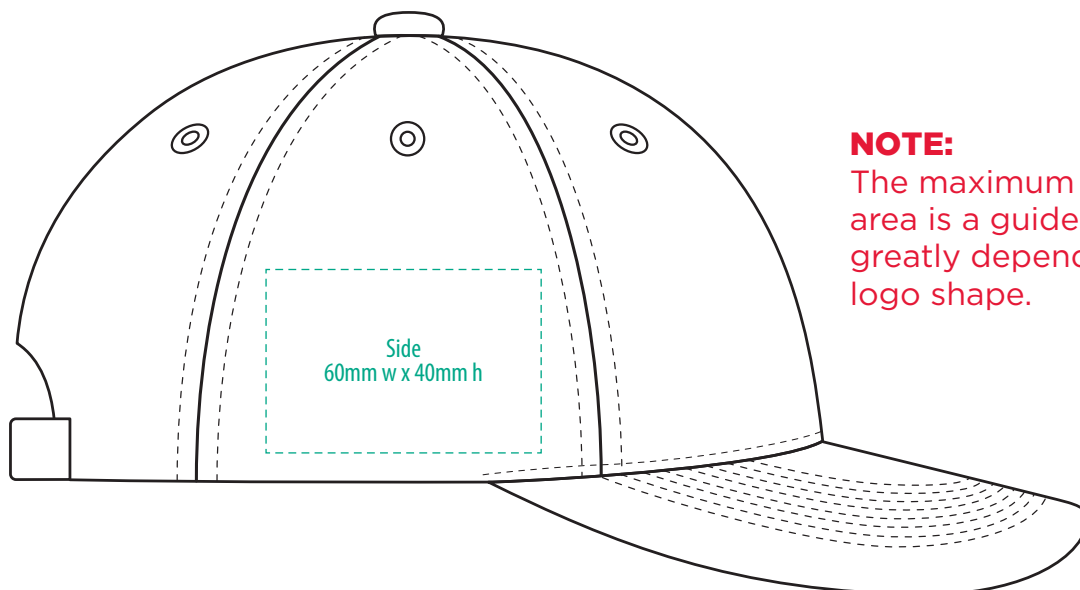

4150

COLOURWAYS

COLOUR

NOTE:

The maximum decoration area is a guide only and is greatly dependant on the logo shape.

NOTE:
The maximum decoration area is a guide only and is greatly dependant on the logo shape.

4150

NOTE:

The maximum decoration area is a guide only and is greatly dependant on the logo shape.

SUPASUB / SUPAETCH / SUPAFLEX

[PATCH MUST BE AT LEAST 25MM X 25MM]

4150

FABRIC SWATCH

BLACK