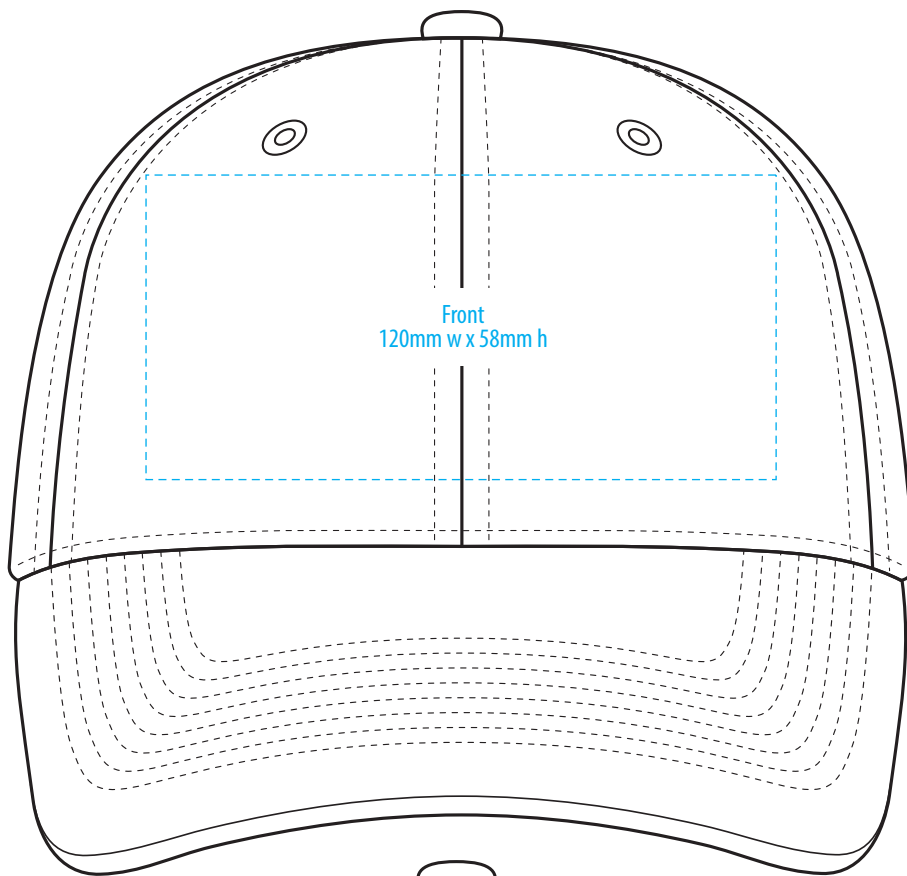

4150

COLOURWAYS

COLOUR

NOTE:

The maximum decoration area is a guide only and is greatly dependant on the logo shape.

NOTE:
The maximum decoration area is a guide only and is greatly dependant on the logo shape.

4150

NOTE:

The maximum decoration area is a guide only and is greatly dependant on the logo shape.

SUPASUB / SUPAETCH / SUPAFLEX

[PATCH MUST BE AT LEAST 25MM X 25MM]

4150

FABRIC SWATCH

BLACK