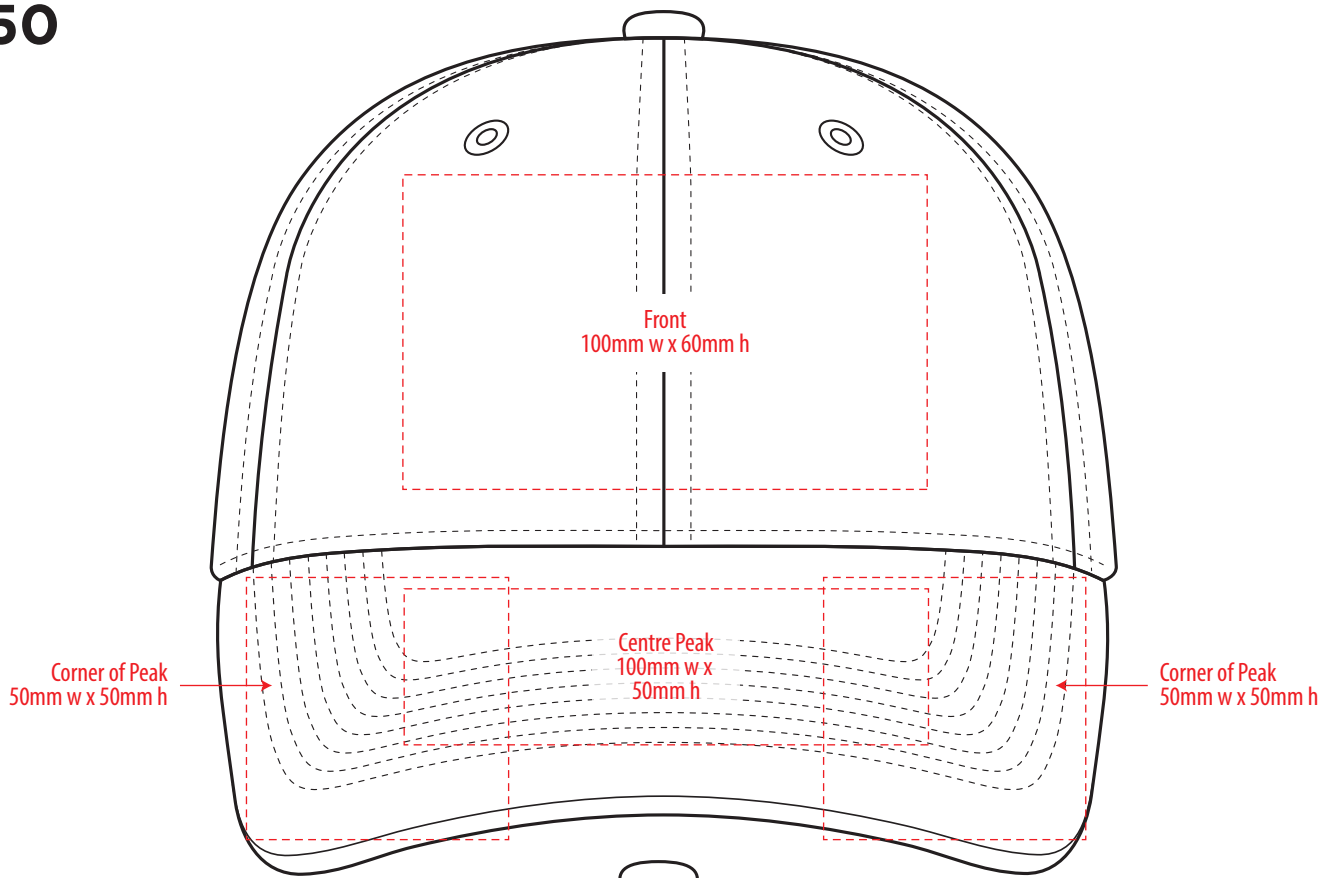

4150

COLOURWAYS

COLOUR

NOTE:

The maximum decoration area is a guide only and is greatly dependant on the logo shape.

NOTE:
The maximum decoration area is a guide only and is greatly dependant on the logo shape.

4150

NOTE:

The maximum decoration area is a guide only and is greatly dependant on the logo shape.

SUPASUB / SUPAETCH / SUPAFLEX

[PATCH MUST BE AT LEAST 25MM X 25MM]

4150

FABRIC SWATCH

BLACK