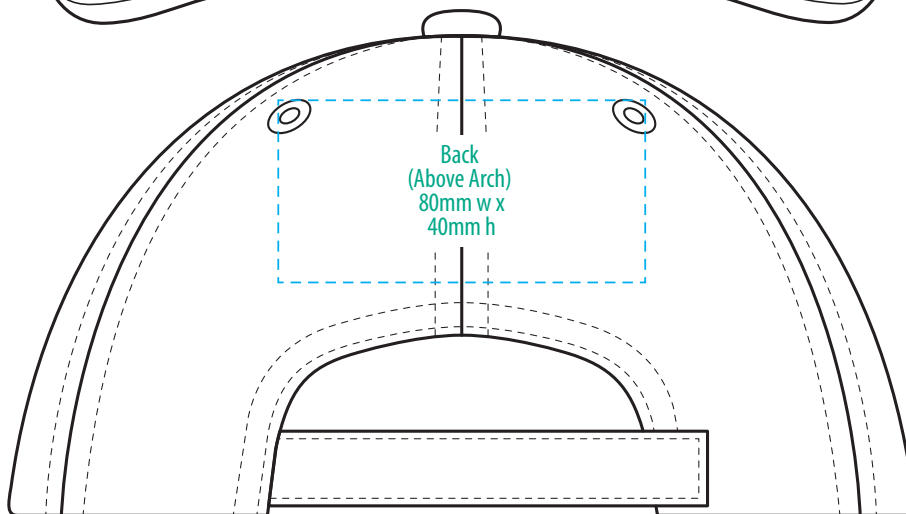

4150

COLOURWAYS

COLOUR

NOTE:

The maximum decoration area is a guide only and is greatly dependant on the logo shape.

NOTE:
The maximum decoration area is a guide only and is greatly dependant on the logo shape.

4150

NOTE:

The maximum decoration area is a guide only and is greatly dependant on the logo shape.

SUPASUB / SUPAETCH / SUPAFLEX

[PATCH MUST BE AT LEAST 25MM X 25MM]

4150

FABRIC SWATCH

BLACK