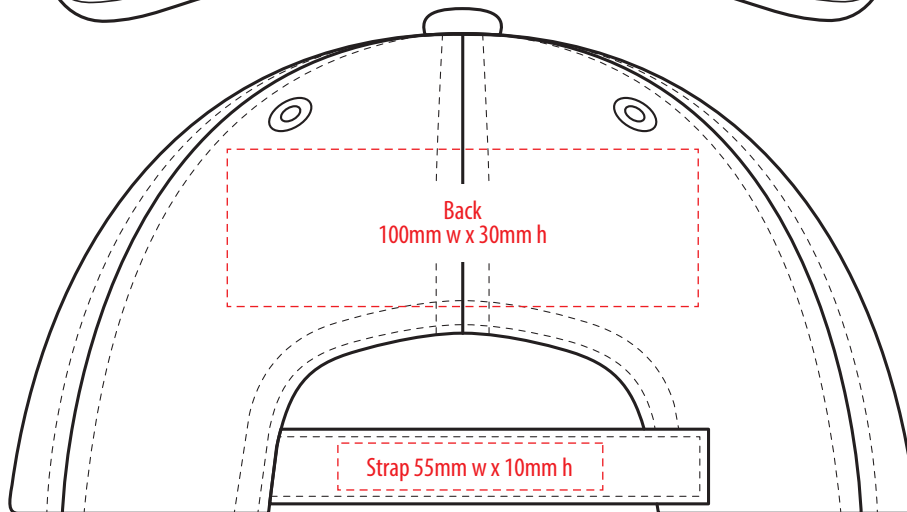

4150

COLOURWAYS

COLOUR

NOTE:

The maximum decoration area is a guide only and is greatly dependant on the logo shape.

NOTE:
The maximum decoration area is a guide only and is greatly dependant on the logo shape.

4150

NOTE:

The maximum decoration area is a guide only and is greatly dependant on the logo shape.

SUPASUB / SUPAETCH / SUPAFLEX

[PATCH MUST BE AT LEAST 25MM X 25MM]

4150

FABRIC SWATCH

BLACK