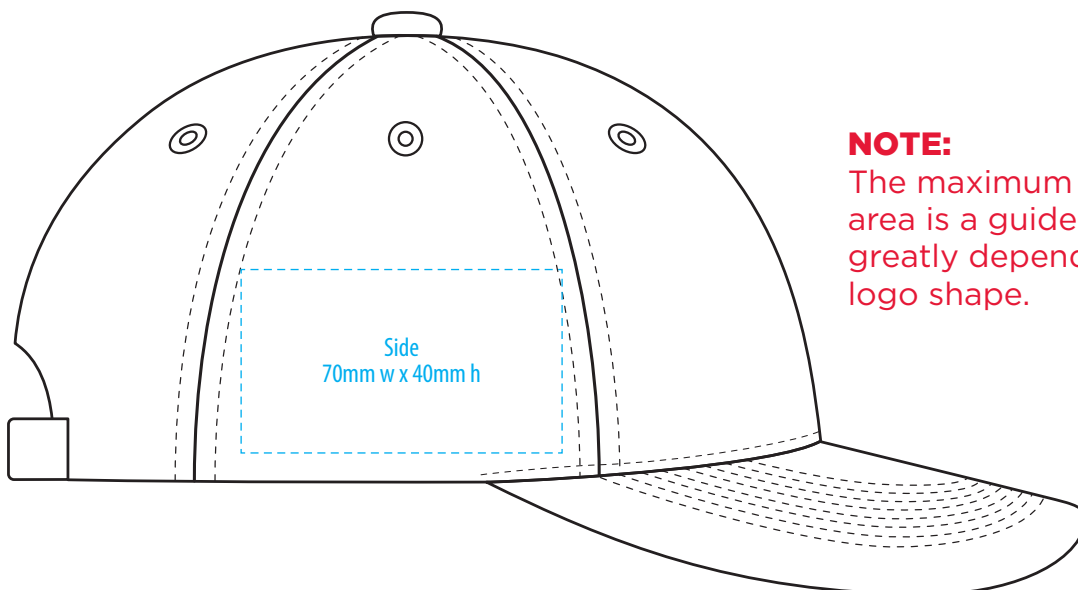

4150

COLOURWAYS

COLOUR

NOTE:

The maximum decoration area is a guide only and is greatly dependant on the logo shape.

NOTE:
The maximum decoration area is a guide only and is greatly dependant on the logo shape.

4150

NOTE:

The maximum decoration area is a guide only and is greatly dependant on the logo shape.

SUPASUB / SUPAETCH / SUPAFLEX

[PATCH MUST BE AT LEAST 25MM X 25MM]

4150

FABRIC SWATCH

BLACK