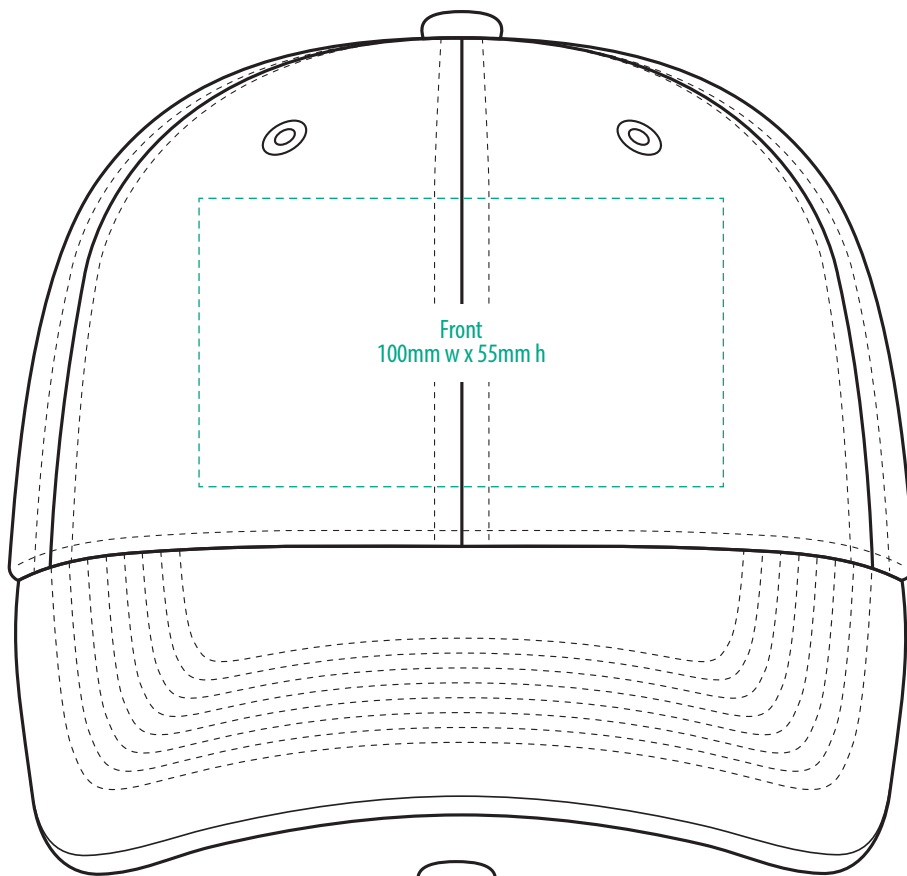

4150

COLOURWAYS

COLOUR

NOTE:

The maximum decoration area is a guide only and is greatly dependant on the logo shape.

NOTE:
The maximum decoration area is a guide only and is greatly dependant on the logo shape.

4150

NOTE:

The maximum decoration area is a guide only and is greatly dependant on the logo shape.

SUPASUB / SUPAETCH / SUPAFLEX

[PATCH MUST BE AT LEAST 25MM X 25MM]

4150

FABRIC SWATCH

BLACK