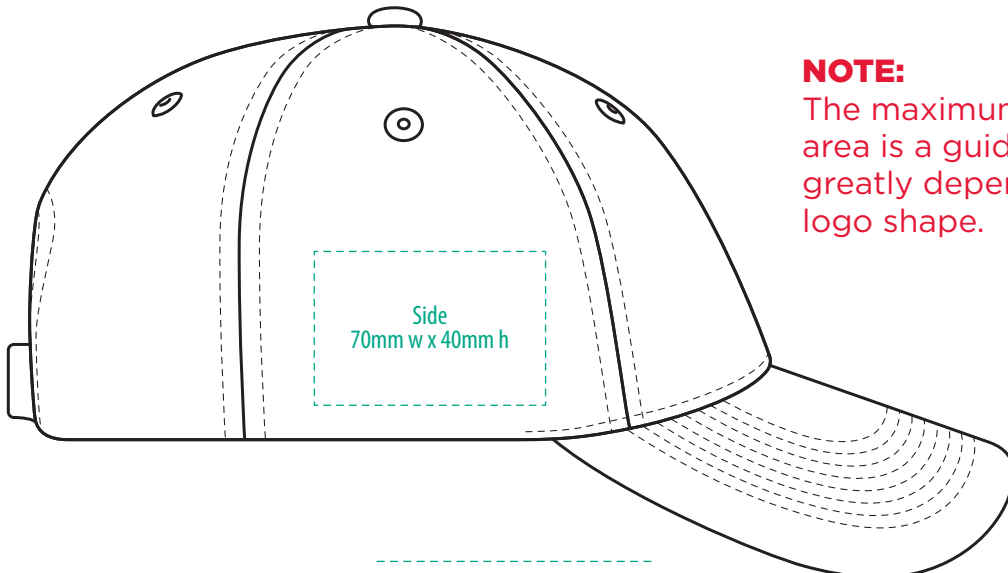

4058

COLOURWAYS

COLOUR

NOTE:

The maximum decoration area is a guide only and is greatly dependant on the logo shape.

EMBROIDERY

NOTE:

The maximum decoration area is a guide only and is greatly dependant on the logo shape.

NOTE:

The maximum decoration area is a guide only and is greatly dependant on the logo shape.

NOTE:

The maximum decoration area is a guide only and is greatly dependant on the logo shape.

SUPASUB / SUPAETCH / SUPAFLEX