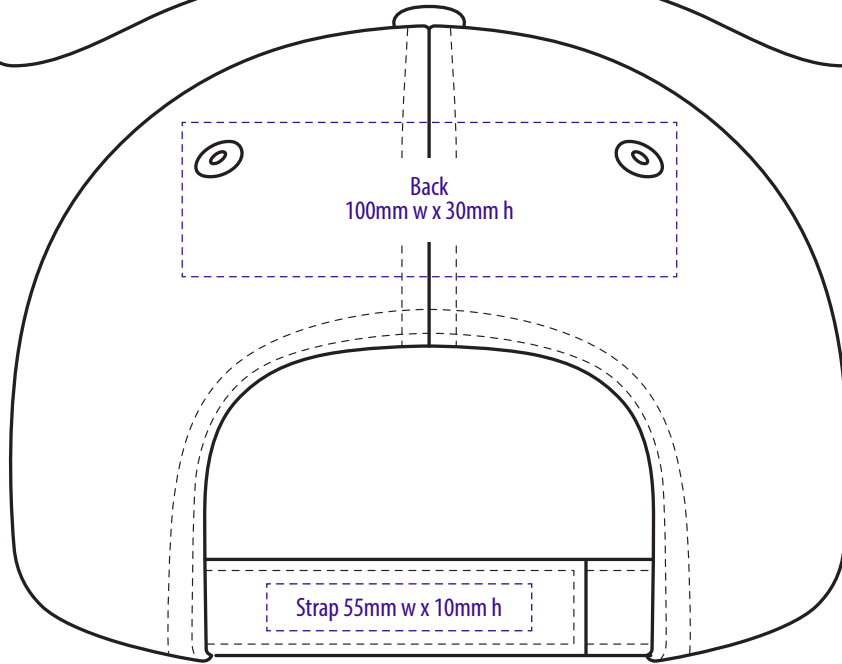

4058

COLOURWAYS

COLOUR

NOTE:

The maximum decoration area is a guide only and is greatly dependant on the logo shape.

EMBROIDERY

NOTE:

The maximum decoration area is a guide only and is greatly dependant on the logo shape.

NOTE:

The maximum decoration area is a guide only and is greatly dependant on the logo shape.

NOTE:

The maximum decoration area is a guide only and is greatly dependant on the logo shape.

SUPASUB / SUPAETCH / SUPAFLEX

[PATCH MUST BE AT LEAST 25MM X 25MM]

4058

FABRIC SWATCH

BLACK		BLACK
NAVY		PMS 2965 C
ROYAL		PMS 287 C
WHITE		WHITE

Pantone colours are provided as a reference only and are based on closest match. Actual product colour may differ. If a precise colour match is required we recommend ordering a sample.