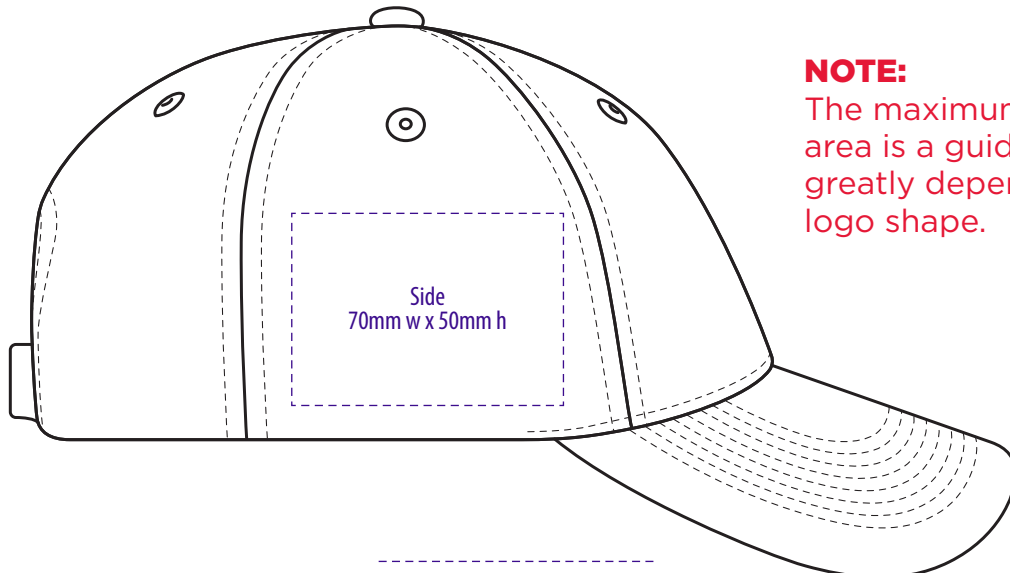

4058

COLOURWAYS

COLOUR

NOTE:

The maximum decoration area is a guide only and is greatly dependant on the logo shape.

EMBROIDERY

NOTE:

The maximum decoration area is a guide only and is greatly dependant on the logo shape.

NOTE:

The maximum decoration area is a guide only and is greatly dependant on the logo shape.

NOTE:

The maximum decoration area is a guide only and is greatly dependant on the logo shape.

SUPASUB / SUPAETCH / SUPAFLEX