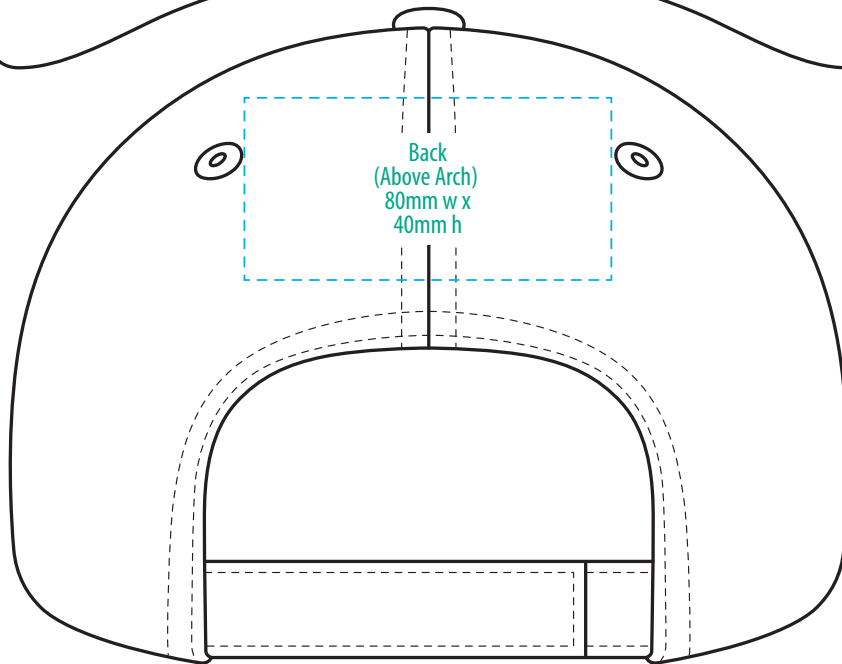

4058

COLOURWAYS

COLOUR

NOTE:

The maximum decoration area is a guide only and is greatly dependant on the logo shape.

EMBROIDERY

NOTE:

The maximum decoration area is a guide only and is greatly dependant on the logo shape.

NOTE:

The maximum decoration area is a guide only and is greatly dependant on the logo shape.

NOTE:

The maximum decoration area is a guide only and is greatly dependant on the logo shape.

SUPASUB / SUPAETCH / SUPAFLEX

[PATCH MUST BE AT LEAST 25MM X 25MM]

4058

FABRIC SWATCH

BLACK		BLACK
NAVY		PMS 2965 C
ROYAL		PMS 287 C
WHITE		WHITE

Pantone colours are provided as a reference only and are based on closest match. Actual product colour may differ. If a precise colour match is required we recommend ordering a sample.