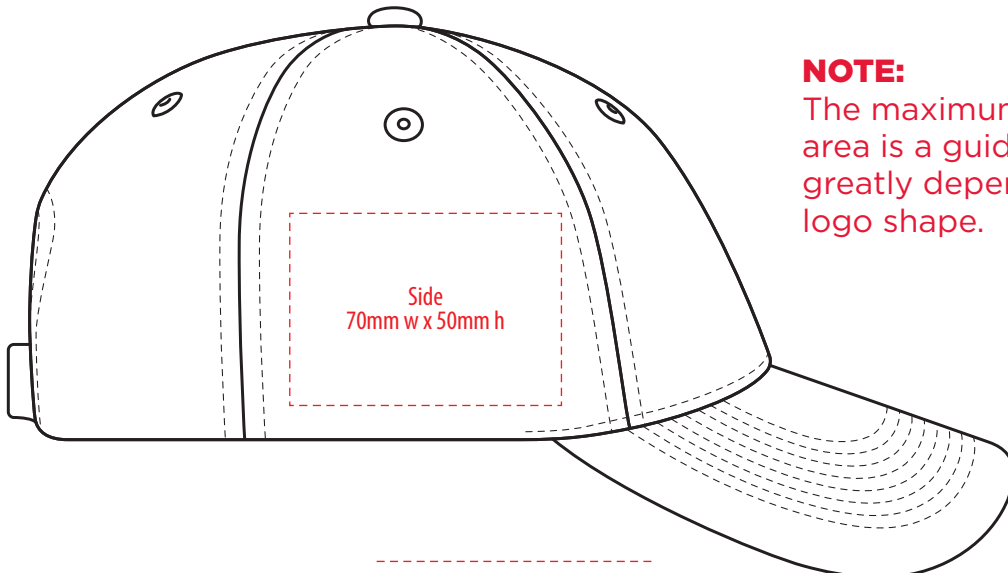

4058

COLOURWAYS

COLOUR

NOTE:

The maximum decoration area is a guide only and is greatly dependant on the logo shape.

EMBROIDERY

NOTE:

The maximum decoration area is a guide only and is greatly dependant on the logo shape.

NOTE:

The maximum decoration area is a guide only and is greatly dependant on the logo shape.

NOTE:

The maximum decoration area is a guide only and is greatly dependant on the logo shape.

SUPASUB / SUPAETCH / SUPAFLEX