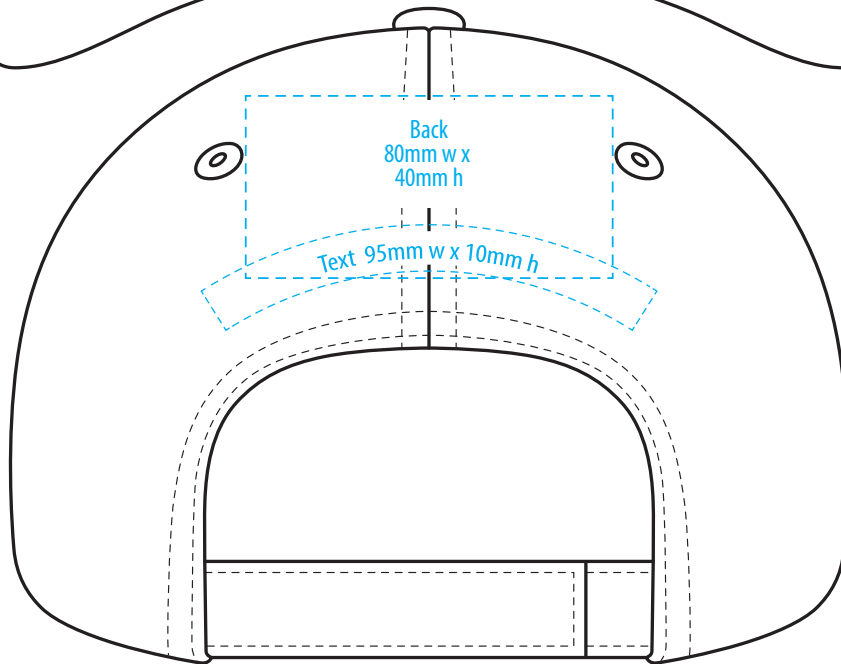

4058

COLOURWAYS

COLOUR

NOTE:

The maximum decoration area is a guide only and is greatly dependant on the logo shape.

EMBROIDERY

NOTE:

The maximum decoration area is a guide only and is greatly dependant on the logo shape.

NOTE:

The maximum decoration area is a guide only and is greatly dependant on the logo shape.

NOTE:

The maximum decoration area is a guide only and is greatly dependant on the logo shape.

SUPASUB / SUPAETCH / SUPAFLEX