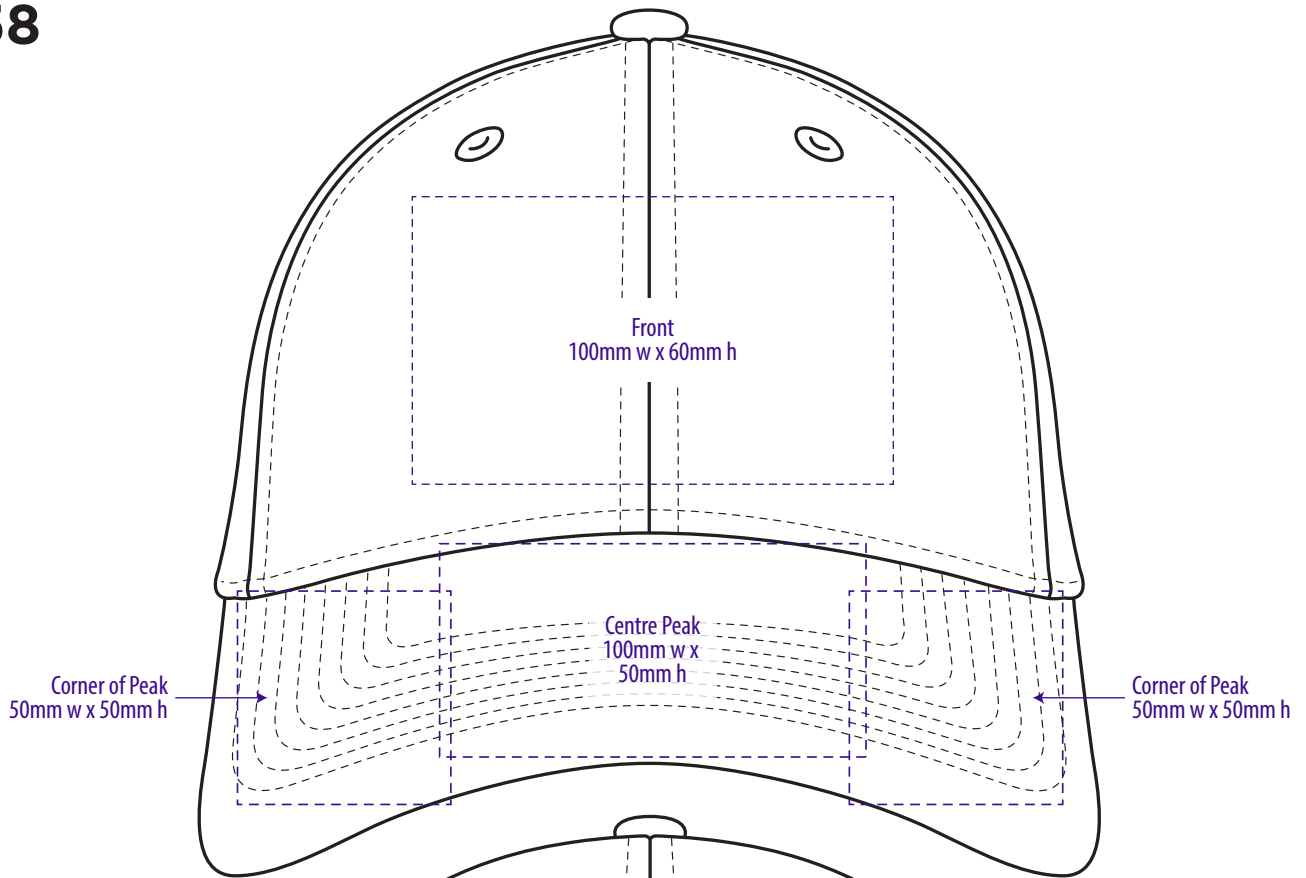

4058

COLOURWAYS

COLOUR

NOTE:

The maximum decoration area is a guide only and is greatly dependant on the logo shape.

EMBROIDERY

NOTE:

The maximum decoration area is a guide only and is greatly dependant on the logo shape.

NOTE:

The maximum decoration area is a guide only and is greatly dependant on the logo shape.

NOTE:

The maximum decoration area is a guide only and is greatly dependant on the logo shape.

SUPASUB / SUPAETCH / SUPAFLEX

[PATCH MUST BE AT LEAST 25MM X 25MM]

4058

FABRIC SWATCH

BLACK		BLACK
NAVY		PMS 2965 C
ROYAL		PMS 287 C
WHITE		WHITE

Pantone colours are provided as a reference only and are based on closest match. Actual product colour may differ. If a precise colour match is required we recommend ordering a sample.