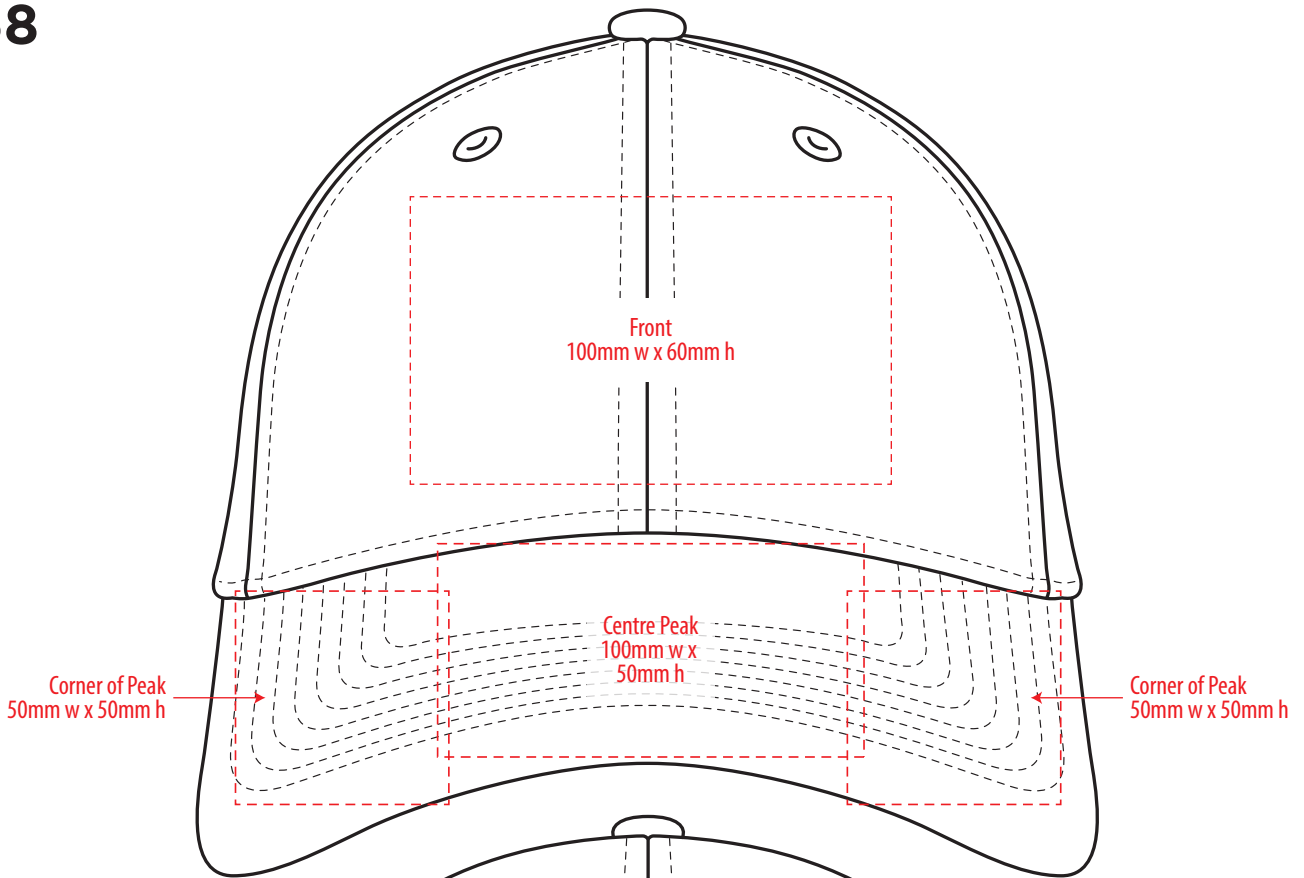

4058

COLOURWAYS

COLOUR

NOTE:

The maximum decoration area is a guide only and is greatly dependant on the logo shape.

EMBROIDERY

NOTE:

The maximum decoration area is a guide only and is greatly dependant on the logo shape.

NOTE:

The maximum decoration area is a guide only and is greatly dependant on the logo shape.

NOTE:

The maximum decoration area is a guide only and is greatly dependant on the logo shape.

SUPASUB / SUPAETCH / SUPAFLEX

[PATCH MUST BE AT LEAST 25MM X 25MM]

4058

FABRIC SWATCH

BLACK		BLACK
NAVY		PMS 2965 C
ROYAL		PMS 287 C
WHITE		WHITE

Pantone colours are provided as a reference only and are based on closest match. Actual product colour may differ. If a precise colour match is required we recommend ordering a sample.