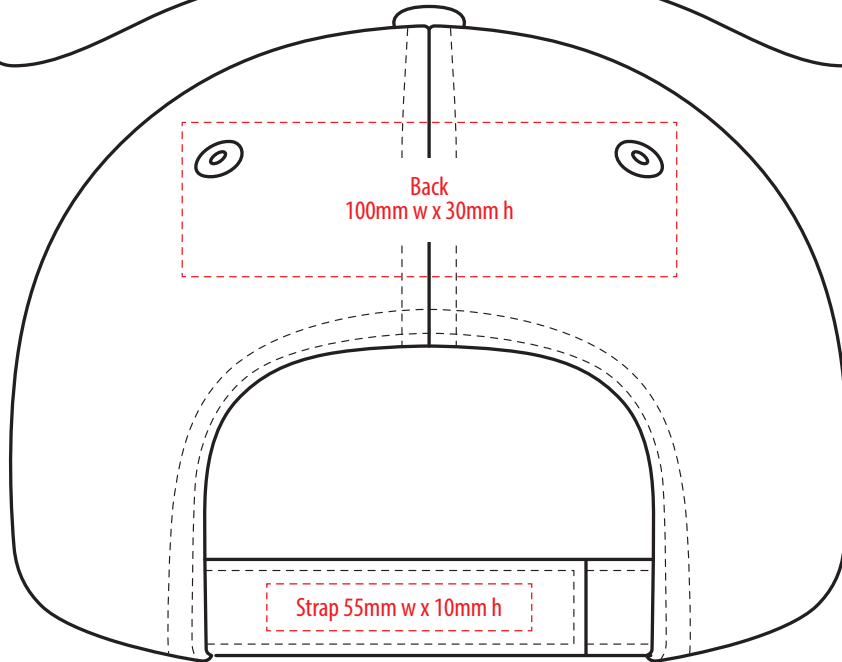

4058

COLOURWAYS

COLOUR

NOTE:

The maximum decoration area is a guide only and is greatly dependant on the logo shape.

EMBROIDERY

NOTE:

The maximum decoration area is a guide only and is greatly dependant on the logo shape.

NOTE:

The maximum decoration area is a guide only and is greatly dependant on the logo shape.

NOTE:

The maximum decoration area is a guide only and is greatly dependant on the logo shape.

SUPASUB / SUPAETCH / SUPAFLEX