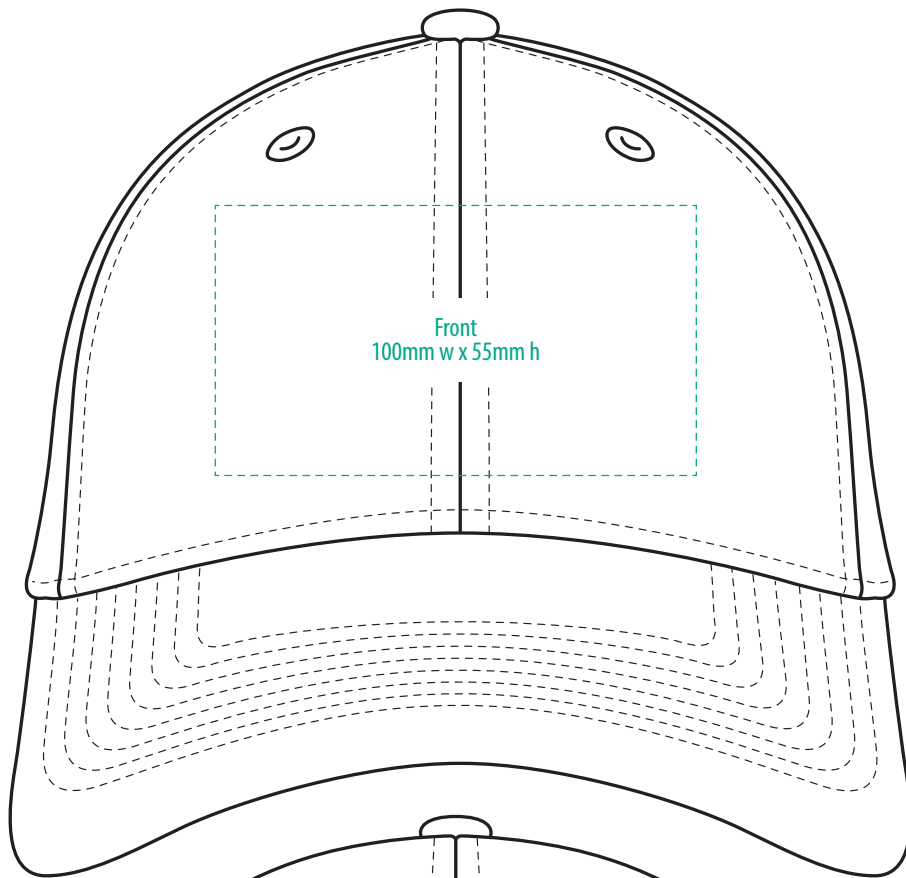

4058

COLOURWAYS

COLOUR

NOTE:

The maximum decoration area is a guide only and is greatly dependant on the logo shape.

EMBROIDERY

NOTE:

The maximum decoration area is a guide only and is greatly dependant on the logo shape.

NOTE:

The maximum decoration area is a guide only and is greatly dependant on the logo shape.

NOTE:

The maximum decoration area is a guide only and is greatly dependant on the logo shape.

SUPASUB / SUPAETCH / SUPAFLEX

[PATCH MUST BE AT LEAST 25MM X 25MM]

4058

FABRIC SWATCH

BLACK		BLACK
NAVY		PMS 2965 C
ROYAL		PMS 287 C
WHITE		WHITE

Pantone colours are provided as a reference only and are based on closest match. Actual product colour may differ. If a precise colour match is required we recommend ordering a sample.