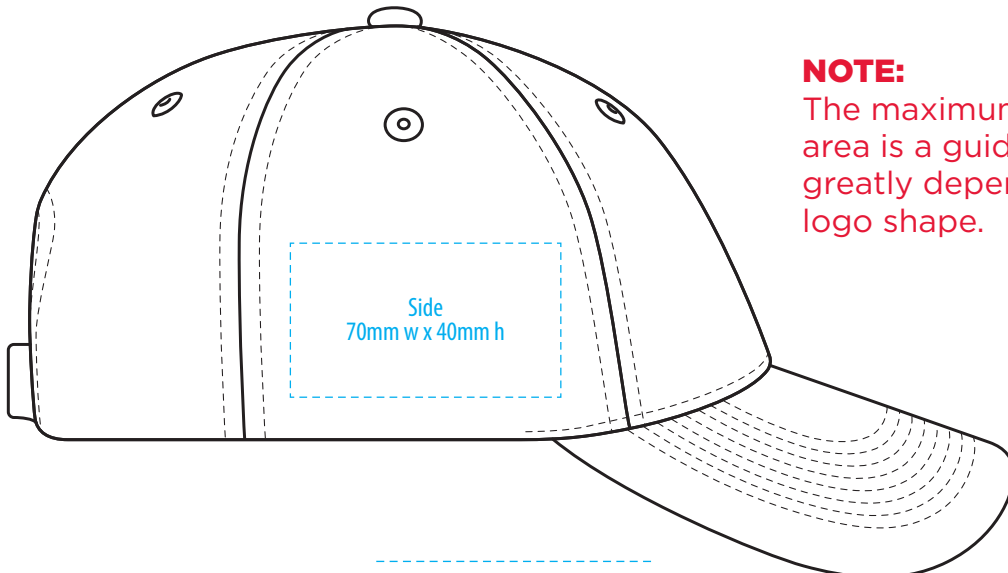

4058

COLOURWAYS

COLOUR

NOTE:

The maximum decoration area is a guide only and is greatly dependant on the logo shape.

EMBROIDERY

NOTE:

The maximum decoration area is a guide only and is greatly dependant on the logo shape.

NOTE:

The maximum decoration area is a guide only and is greatly dependant on the logo shape.

NOTE:

The maximum decoration area is a guide only and is greatly dependant on the logo shape.

SUPASUB / SUPAETCH / SUPAFLEX