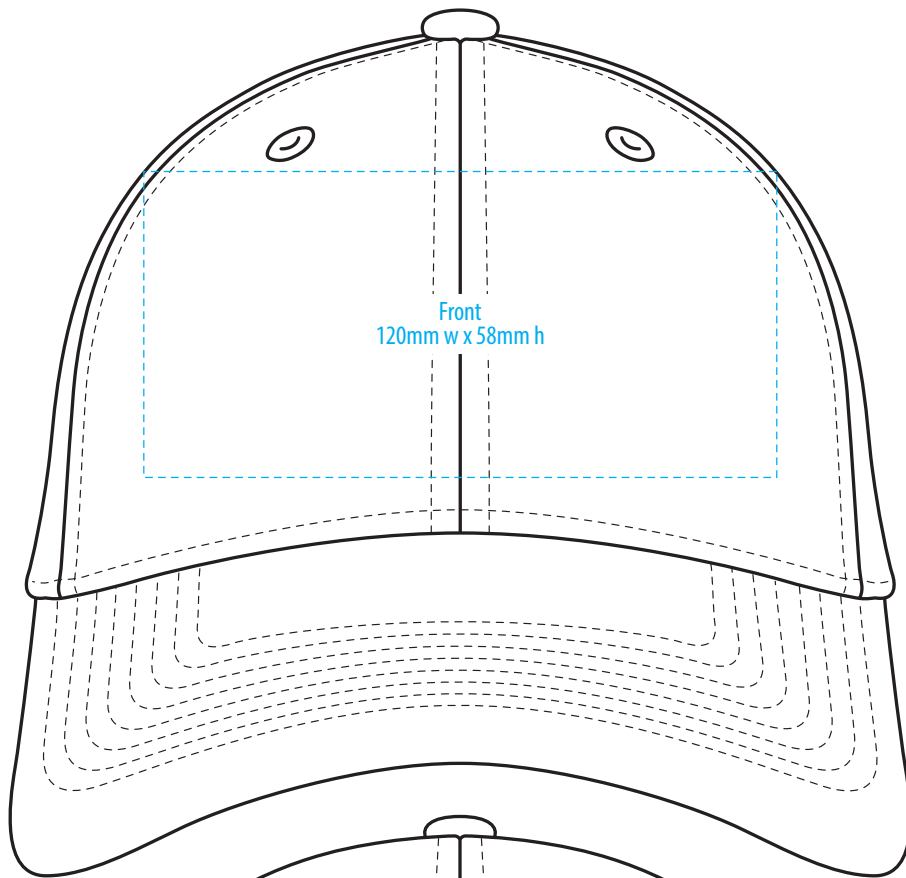

4058

COLOURWAYS

COLOUR

NOTE:

The maximum decoration area is a guide only and is greatly dependant on the logo shape.

EMBROIDERY

NOTE:

The maximum decoration area is a guide only and is greatly dependant on the logo shape.

NOTE:

The maximum decoration area is a guide only and is greatly dependant on the logo shape.

NOTE:

The maximum decoration area is a guide only and is greatly dependant on the logo shape.

SUPASUB / SUPAETCH / SUPAFLEX