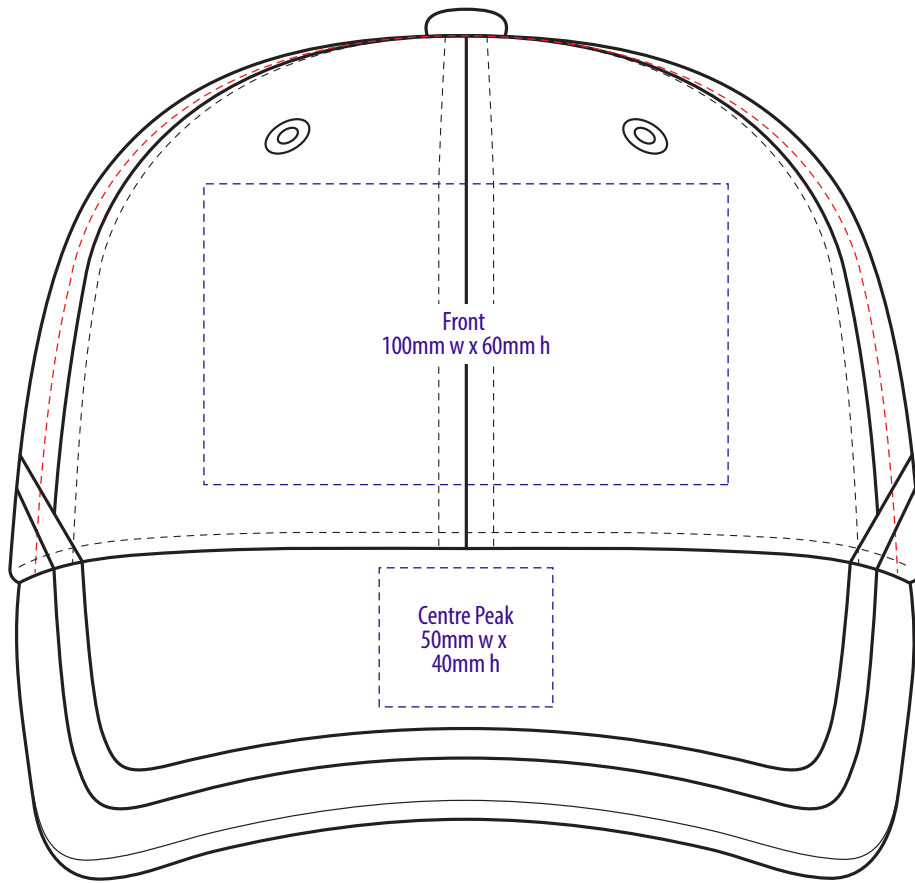

4026

COLOURWAYS

COLOUR

4026

NOTE:
The maximum decoration area is a guide only and is greatly dependant on the logo shape.

EMBROIDERY

4026

NOTE:

The maximum decoration area is a guide only and is greatly dependant on the logo shape.

SUPACOLOUR

4026

NOTE:

The maximum decoration area is a guide only and is greatly dependant on the logo shape.

DTF

4026

NOTE:

The maximum decoration area is a guide only and is greatly dependant on the logo shape.

SUPASUB / SUPAETCH / SUPAFLEX

[PATCH MUST BE AT LEAST 25MM X 25MM]

4026

FABRIC SWATCH

BLACK/WHITE/PURPLE

BLACK