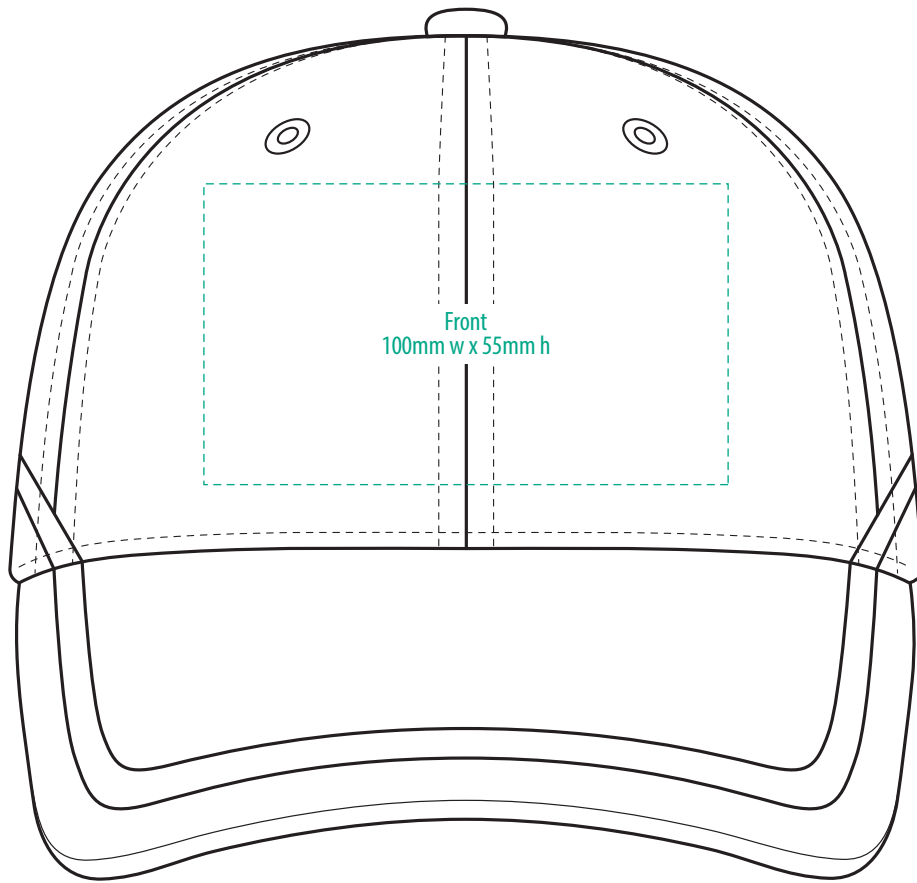

The maximum decoration area is a guide only and is greatly dependant on the logo shape.

SUPACOLOUR

4026

NOTE:

The maximum decoration area is a guide only and is greatly dependant on the logo shape.

DTF

4026

NOTE:

The maximum decoration area is a guide only and is greatly dependant on the logo shape.

SUPASUB / SUPAETCH / SUPAFLEX

[PATCH MUST BE AT LEAST 25MM X 25MM]

4026

FABRIC SWATCH

BLACK/WHITE/PURPLE

BLACK