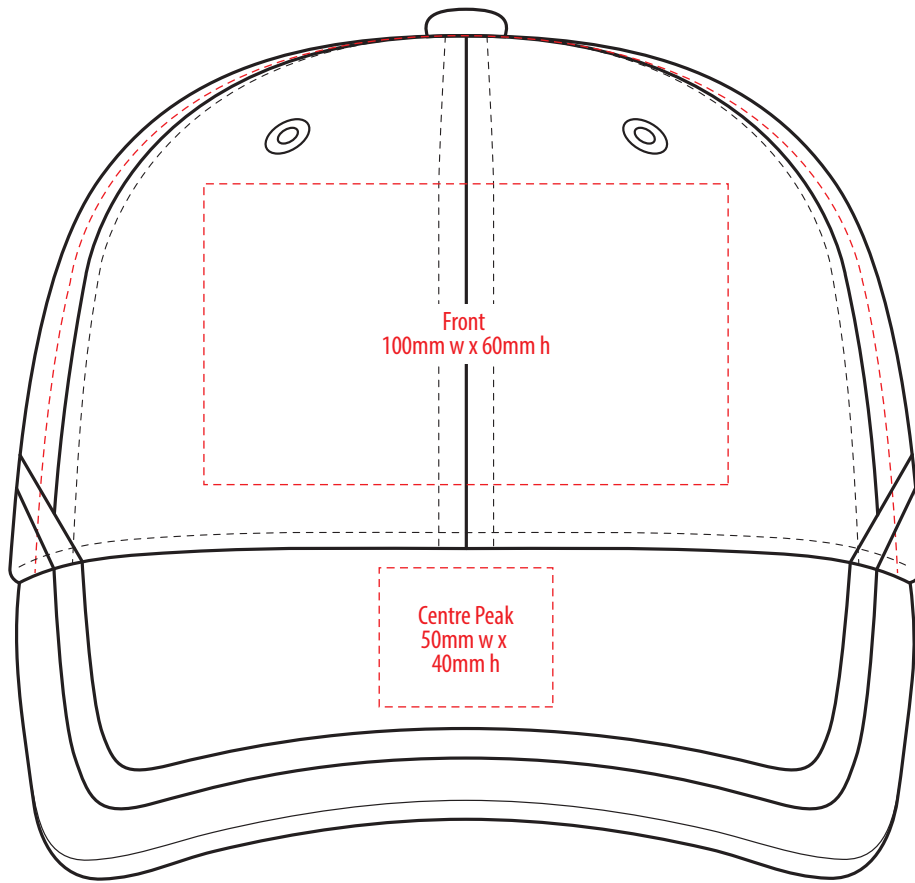

4026

COLOURWAYS

COLOUR

4026

NOTE:
The maximum decoration area is a guide only and is greatly dependant on the logo shape.

EMBROIDERY

4026

NOTE:

The maximum decoration area is a guide only and is greatly dependant on the logo shape.

SUPACOLOUR

4026

NOTE:

The maximum decoration area is a guide only and is greatly dependant on the logo shape.

DTF

4026

NOTE:

The maximum decoration area is a guide only and is greatly dependant on the logo shape.

SUPASUB / SUPAETCH / SUPAFLEX

[PATCH MUST BE AT LEAST 25MM X 25MM]

4026

FABRIC SWATCH

BLACK/WHITE/PURPLE

BLACK