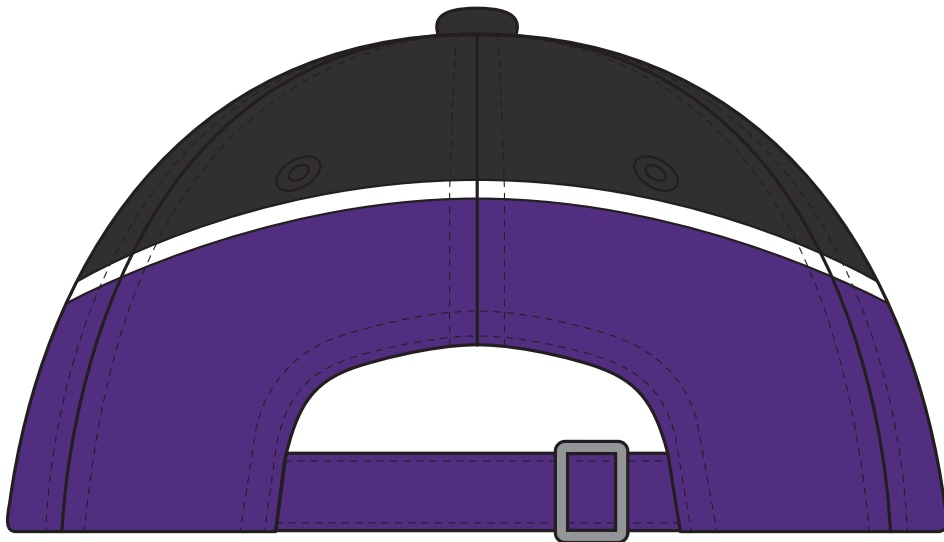

4026

COLOURWAYS

COLOUR

4026

NOTE:
The maximum decoration area is a guide only and is greatly dependant on the logo shape.

EMBROIDERY

4026

NOTE:

The maximum decoration area is a guide only and is greatly dependant on the logo shape.

SUPACOLOUR

4026

NOTE:

The maximum decoration area is a guide only and is greatly dependant on the logo shape.

DTF

4026

NOTE:

The maximum decoration area is a guide only and is greatly dependant on the logo shape.

SUPASUB / SUPAETCH / SUPAFLEX

[PATCH MUST BE AT LEAST 25MM X 25MM]

4026

FABRIC SWATCH

BLACK/WHITE/PURPLE

BLACK