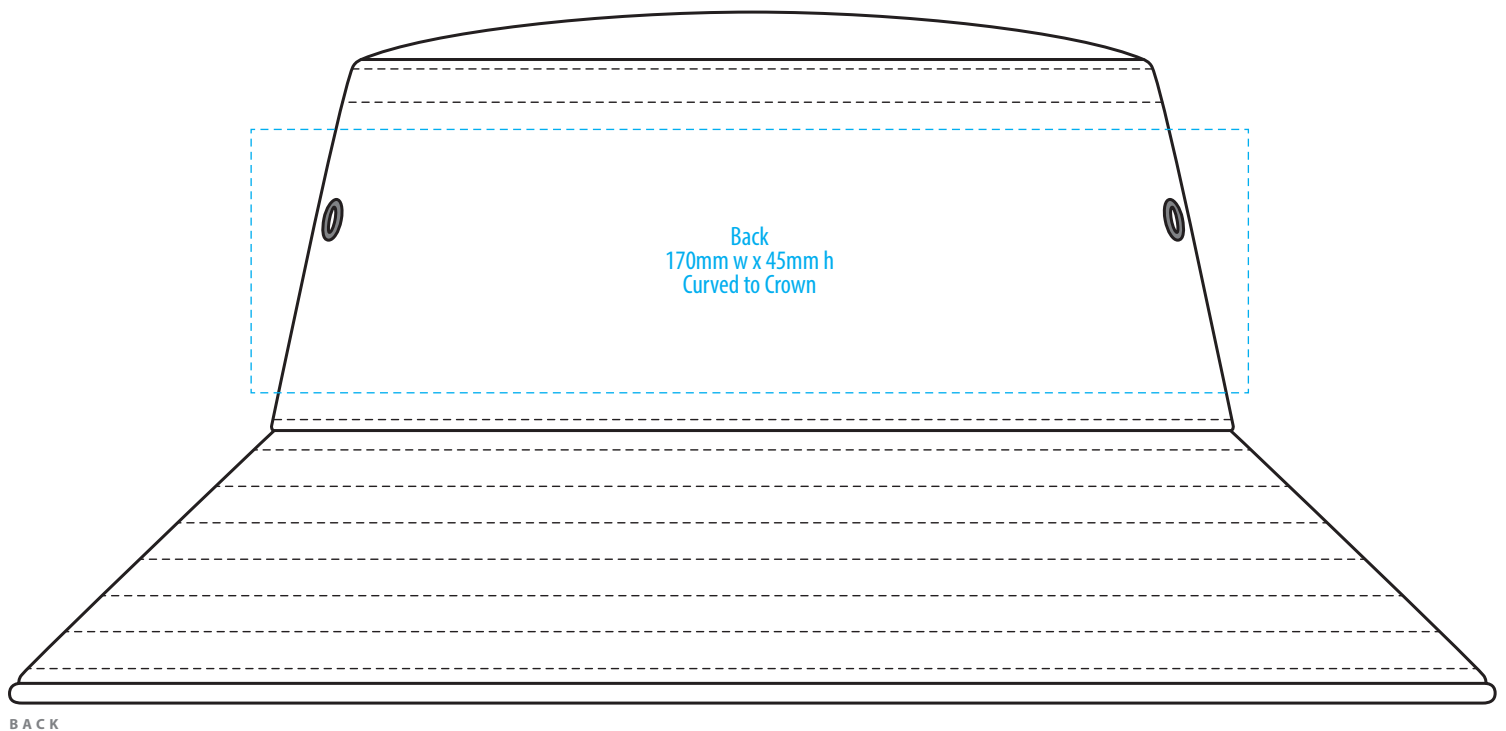

# 4007

**NOTE:**  
The maximum decoration area is a guide only and is greatly dependant on the logo shape.

-----  
EMBROIDERY

# 4007

**NOTE:**

The maximum decoration area is a guide only and is greatly dependant on the logo shape.

-----

SUPACOLOUR / SUPASUB / SUPAETCH / SUPAFLEX  
[ PATCH MUST BE AT LEAST 25MM X 25MM ]

4007