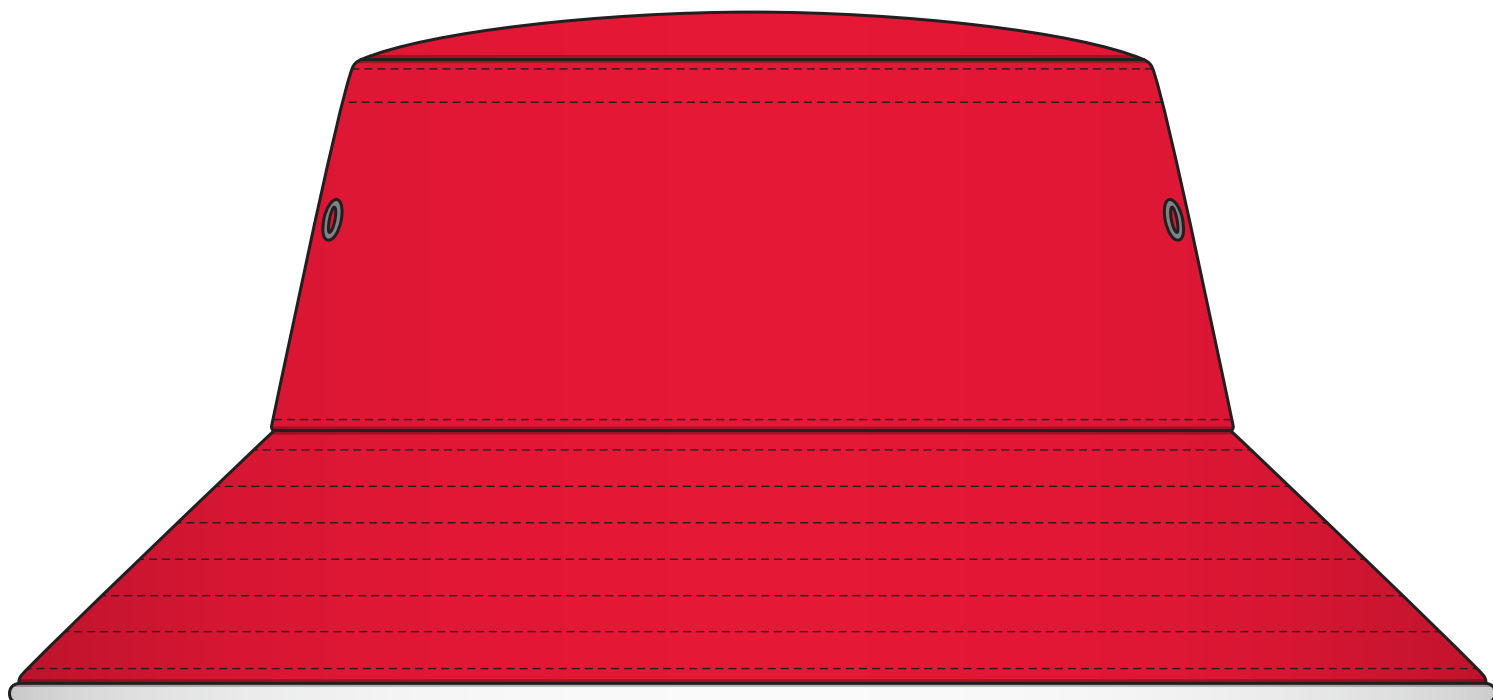

4007

FRONT

FRONT

BACK

COLOURWAYS

COLOUR

# 4007

**NOTE:**  
The maximum decoration area is a guide only and is greatly dependant on the logo shape.

-----  
EMBROIDERY

# 4007

**NOTE:**

The maximum decoration area is a guide only and is greatly dependant on the logo shape.

-----

SUPACOLOUR / SUPASUB / SUPAETCH / SUPAFLEX  
[ PATCH MUST BE AT LEAST 25MM X 25MM ]

4007