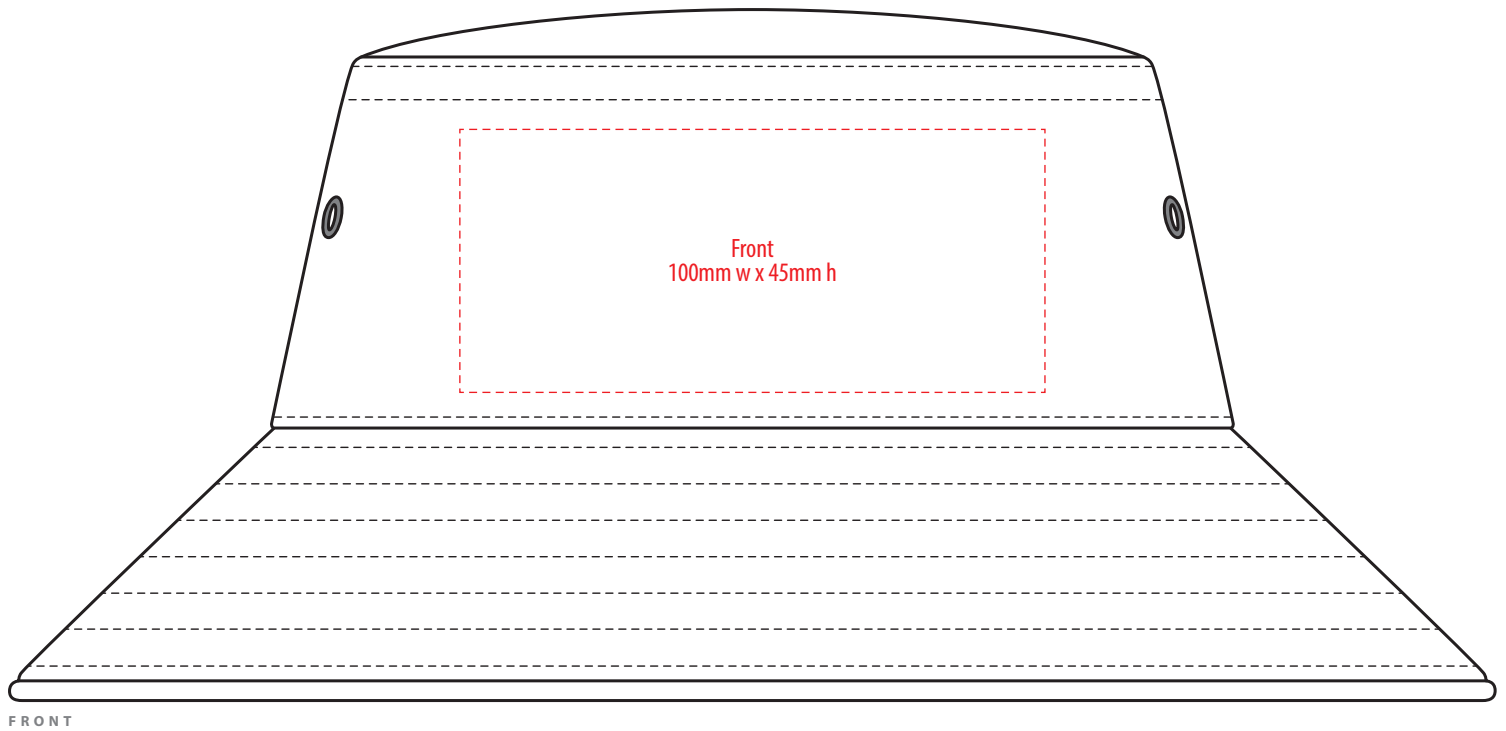

# 4007

**NOTE:**  
The maximum decoration area is a guide only and is greatly dependant on the logo shape.

-----  
EMBROIDERY

# 4007

**NOTE:**

The maximum decoration area is a guide only and is greatly dependant on the logo shape.

-----

SUPACOLOUR / SUPASUB / SUPAETCH / SUPAFLEX  
[ PATCH MUST BE AT LEAST 25MM X 25MM ]

4007