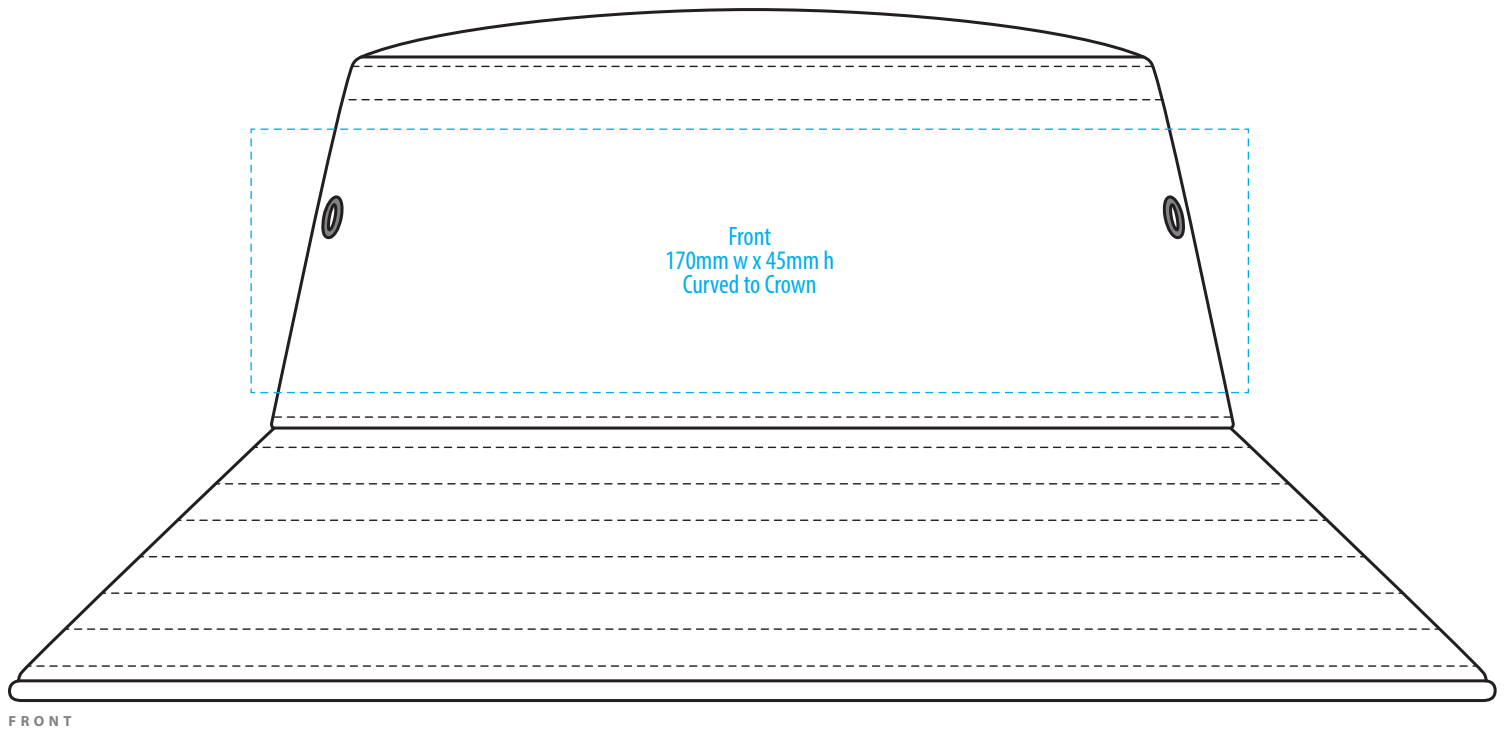

# 4007

**NOTE:**  
The maximum decoration area is a guide only and is greatly dependant on the logo shape.

-----  
EMBROIDERY

# 4007

**NOTE:**

The maximum decoration area is a guide only and is greatly dependant on the logo shape.

-----

SUPACOLOUR / SUPASUB / SUPAETCH / SUPAFLEX  
[ PATCH MUST BE AT LEAST 25MM X 25MM ]

4007