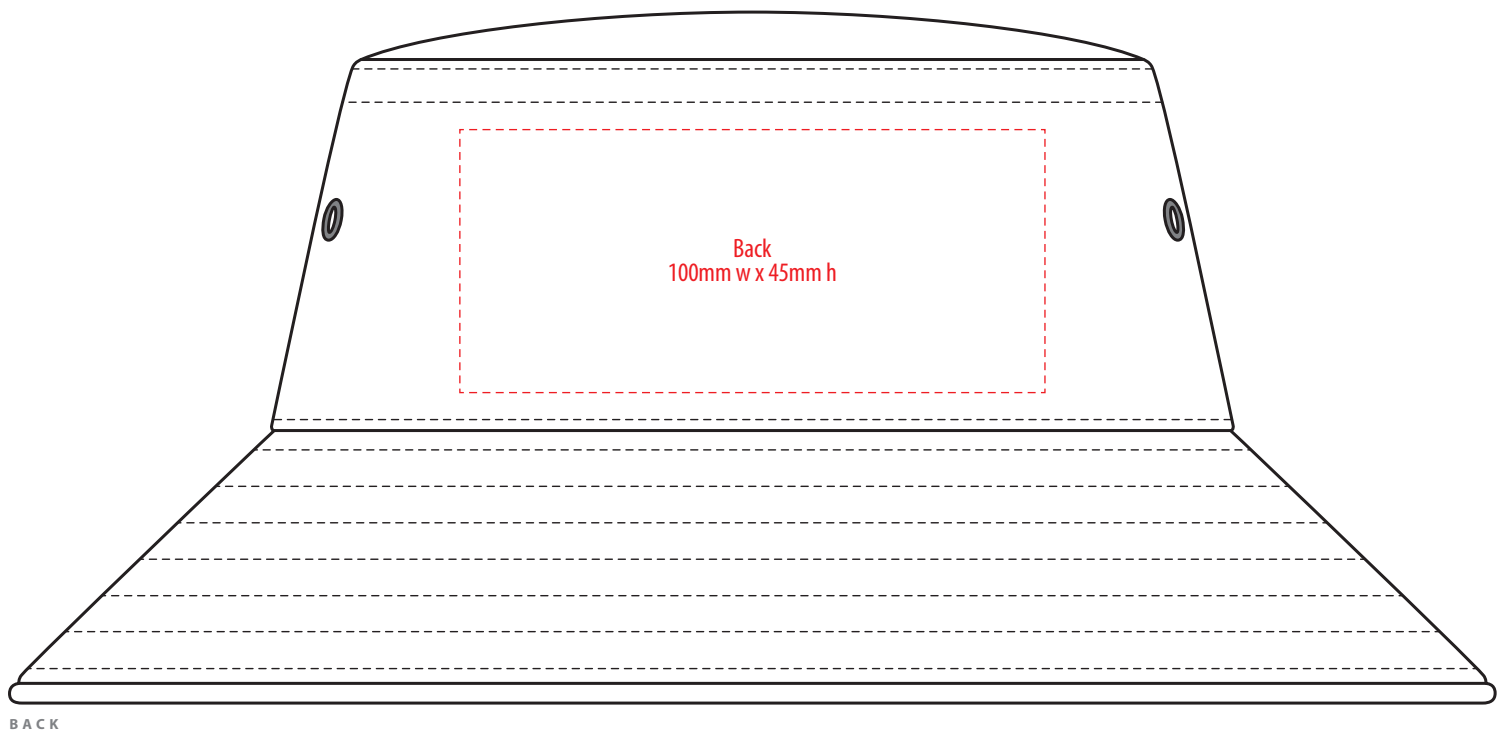

# 4007

**NOTE:**  
The maximum decoration area is a guide only and is greatly dependant on the logo shape.

-----  
EMBROIDERY

# 4007

**NOTE:**

The maximum decoration area is a guide only and is greatly dependant on the logo shape.

-----

SUPACOLOUR / SUPASUB / SUPAETCH / SUPAFLEX  
[ PATCH MUST BE AT LEAST 25MM X 25MM ]

4007