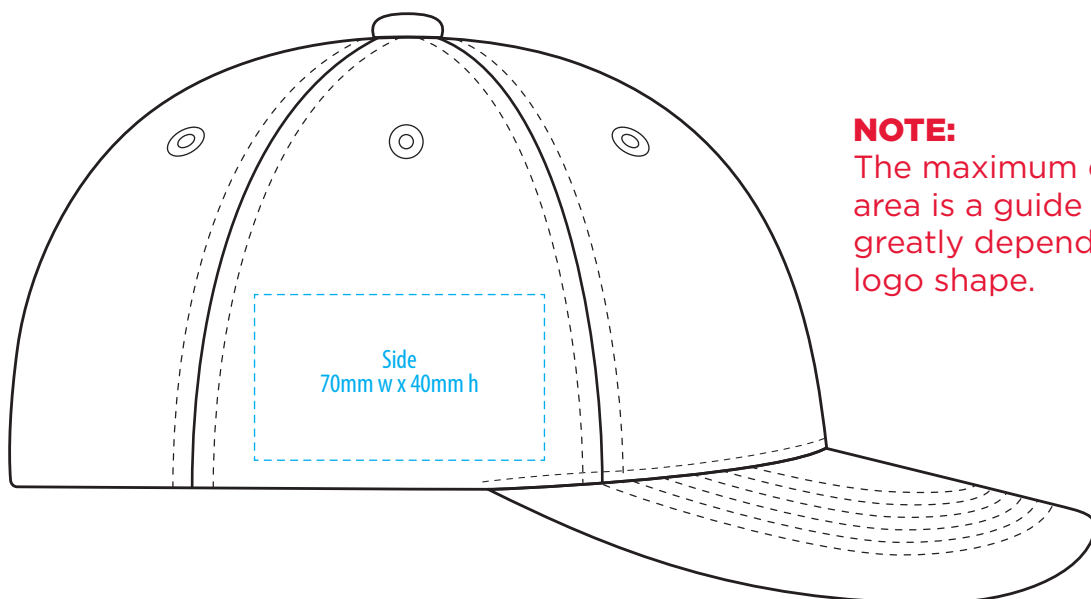

3985

COLOURWAYS

COLOUR

NOTE:
The maximum decoration area is a guide only and is greatly dependant on the logo shape.

EMBROIDERY

NOTE:
The maximum decoration area is a guide only and is greatly dependant on the logo shape.

SUPASUB / SUPAETCH / SUPAFLEX

[PATCH MUST BE AT LEAST 25MM X 25MM]

3985

FABRIC SWATCH

BLACK

BLACK

Pantone colours are provided as a reference only and are based on closest match. Actual product colour may differ. If a precise colour match is required we recommend ordering a sample.