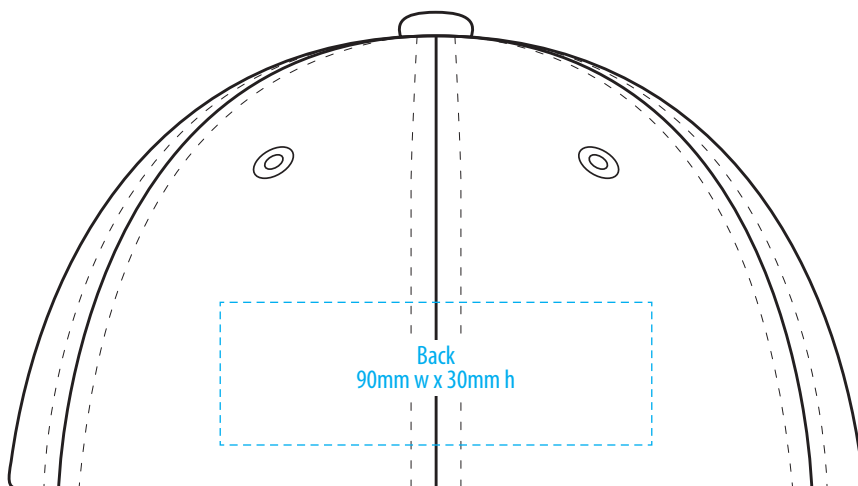

3985

COLOURWAYS

COLOUR

NOTE:
The maximum decoration area is a guide only and is greatly dependant on the logo shape.

EMBROIDERY

NOTE:
The maximum decoration area is a guide only and is greatly dependant on the logo shape.

SUPASUB / SUPAETCH / SUPAFLEX

[PATCH MUST BE AT LEAST 25MM X 25MM]

3985

FABRIC SWATCH

BLACK

BLACK

Pantone colours are provided as a reference only and are based on closest match. Actual product colour may differ. If a precise colour match is required we recommend ordering a sample.