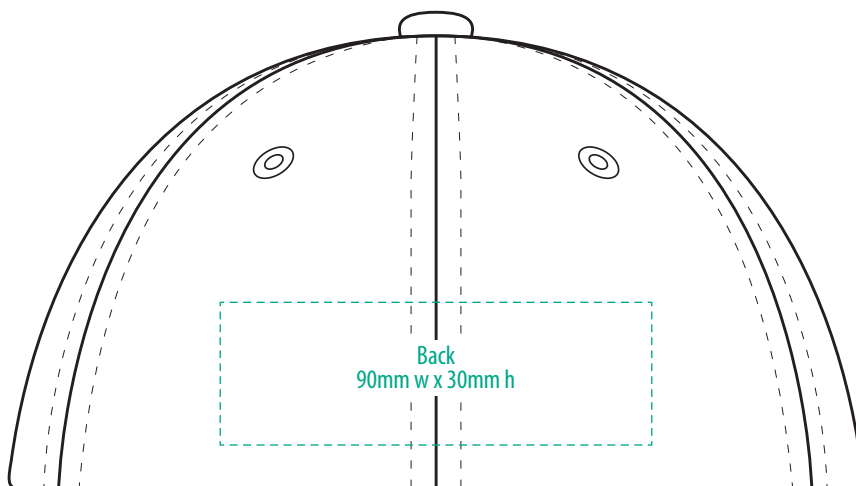

3985

COLOURWAYS

COLOUR

NOTE:
The maximum decoration area is a guide only and is greatly dependant on the logo shape.

EMBROIDERY

NOTE:
The maximum decoration area is a guide only and is greatly dependant on the logo shape.

SUPASUB / SUPAETCH / SUPAFLEX

[PATCH MUST BE AT LEAST 25MM X 25MM]

3985

FABRIC SWATCH

BLACK

BLACK

Pantone colours are provided as a reference only and are based on closest match. Actual product colour may differ. If a precise colour match is required we recommend ordering a sample.