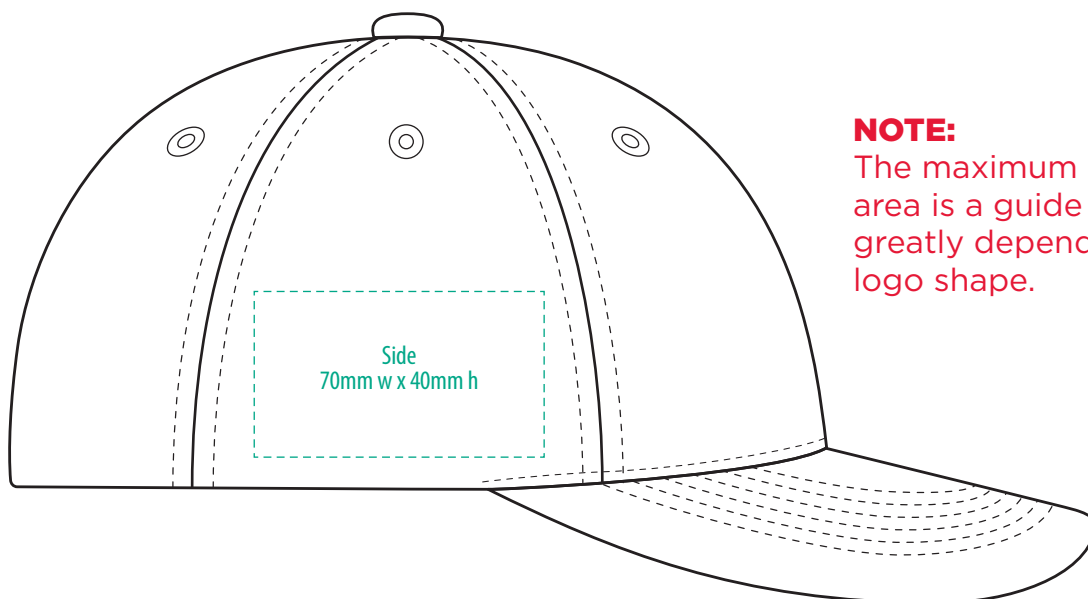

3985

COLOURWAYS

COLOUR

NOTE:
The maximum decoration area is a guide only and is greatly dependant on the logo shape.

EMBROIDERY

NOTE:
The maximum decoration area is a guide only and is greatly dependant on the logo shape.

SUPASUB / SUPAETCH / SUPAFLEX

[PATCH MUST BE AT LEAST 25MM X 25MM]

3985

FABRIC SWATCH

BLACK

BLACK

Pantone colours are provided as a reference only and are based on closest match. Actual product colour may differ. If a precise colour match is required we recommend ordering a sample.