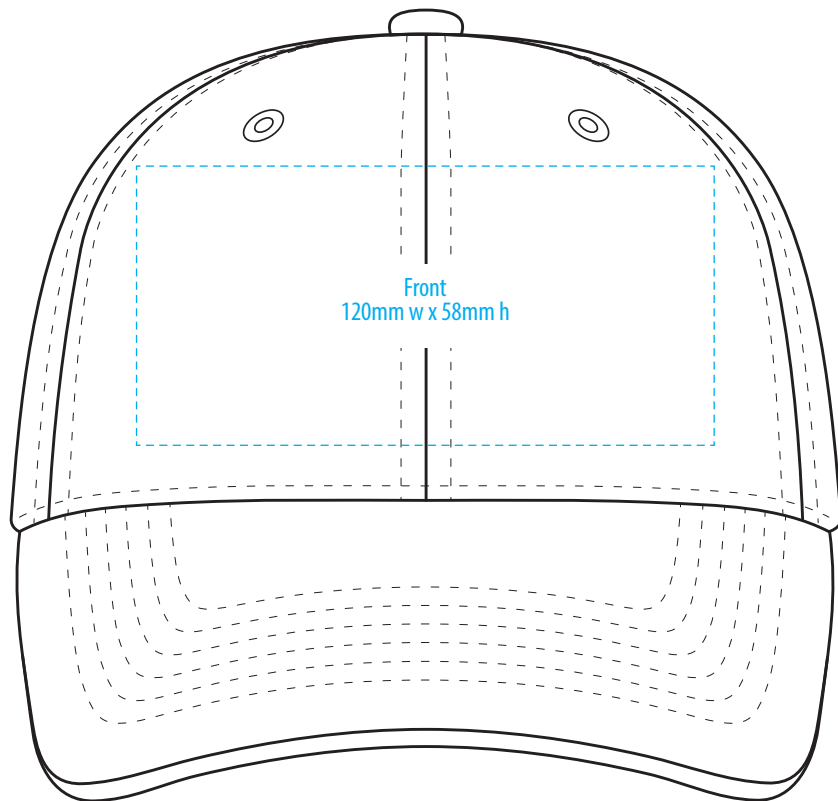

3985

COLOURWAYS

COLOUR

NOTE:
The maximum decoration area is a guide only and is greatly dependant on the logo shape.

EMBROIDERY

NOTE:
The maximum decoration area is a guide only and is greatly dependant on the logo shape.

SUPASUB / SUPAETCH / SUPAFLEX

[PATCH MUST BE AT LEAST 25MM X 25MM]

3985

FABRIC SWATCH

BLACK

BLACK

Pantone colours are provided as a reference only and are based on closest match. Actual product colour may differ. If a precise colour match is required we recommend ordering a sample.