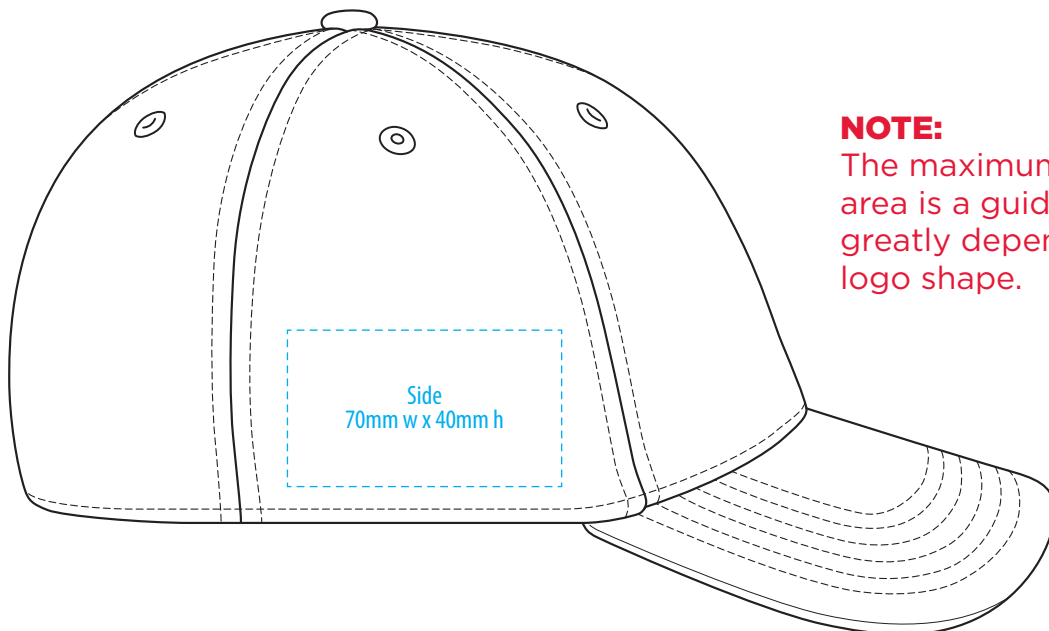

3970

COLOURWAYS

COLOUR

3970

NOTE:
The maximum decoration area is a guide only and is greatly dependant on the logo shape.

EMBROIDERY

3970

NOTE:
The maximum decoration area is a guide only and is greatly dependant on the logo shape.

SUPACLOUR

3970

NOTE:
The maximum decoration area is a guide only and is greatly dependant on the logo shape.

DTF

3970

NOTE:
The maximum decoration area is a guide only and is greatly dependant on the logo shape.