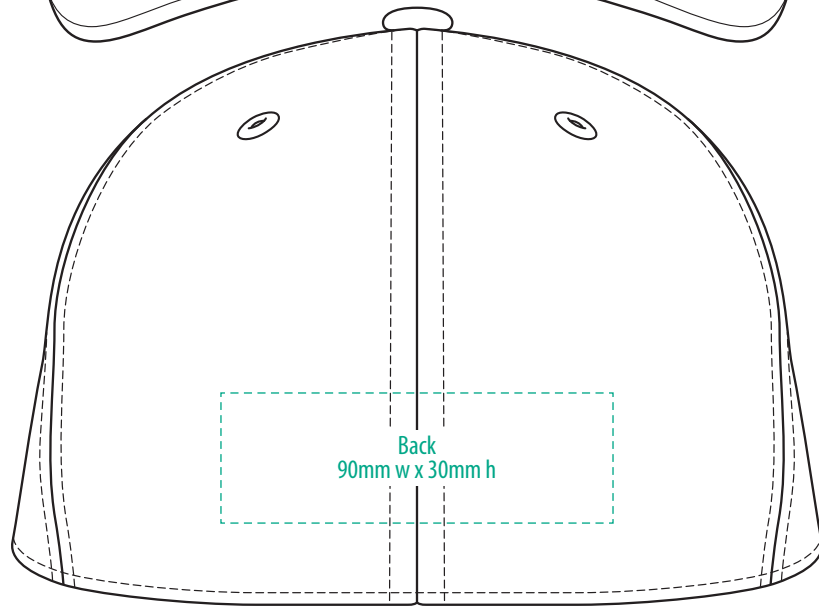

3970

COLOURWAYS

COLOUR

3970

NOTE:
The maximum decoration area is a guide only and is greatly dependant on the logo shape.

EMBROIDERY

3970

NOTE:
The maximum decoration area is a guide only and is greatly dependant on the logo shape.

SUPACLOUR

3970

NOTE:
The maximum decoration area is a guide only and is greatly dependant on the logo shape.

DTF

3970

NOTE:
The maximum decoration area is a guide only and is greatly dependant on the logo shape.

SUPASUB / SUPAETCH / SUPAFLEX

[PATCH MUST BE AT LEAST 25MM X 25MM]

3970

FABRIC SWATCH

BLACK

BLACK

NAVY

PMS 2965 C