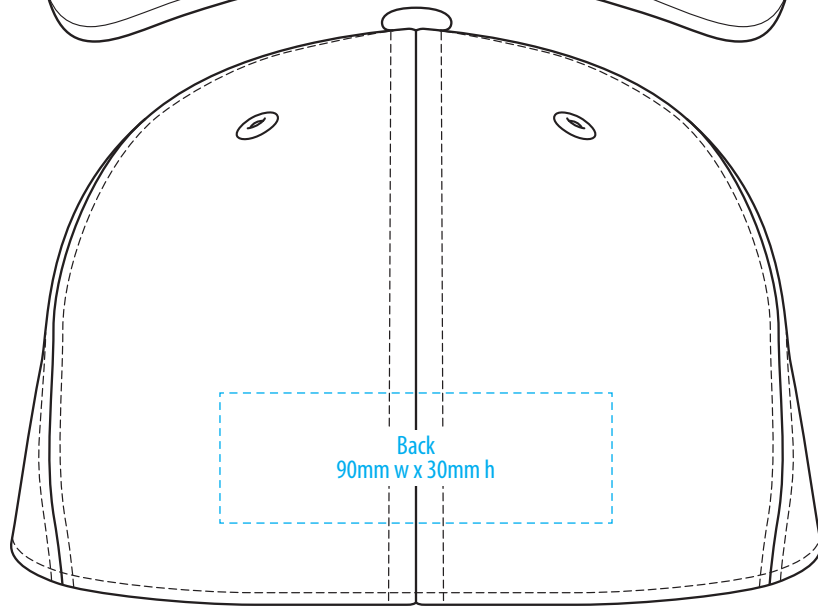

3970

COLOURWAYS

COLOUR

3970

NOTE:
The maximum decoration area is a guide only and is greatly dependant on the logo shape.

EMBROIDERY

3970

NOTE:
The maximum decoration area is a guide only and is greatly dependant on the logo shape.

SUPACLOUR

3970

NOTE:
The maximum decoration area is a guide only and is greatly dependant on the logo shape.

DTF

3970

NOTE:
The maximum decoration area is a guide only and is greatly dependant on the logo shape.