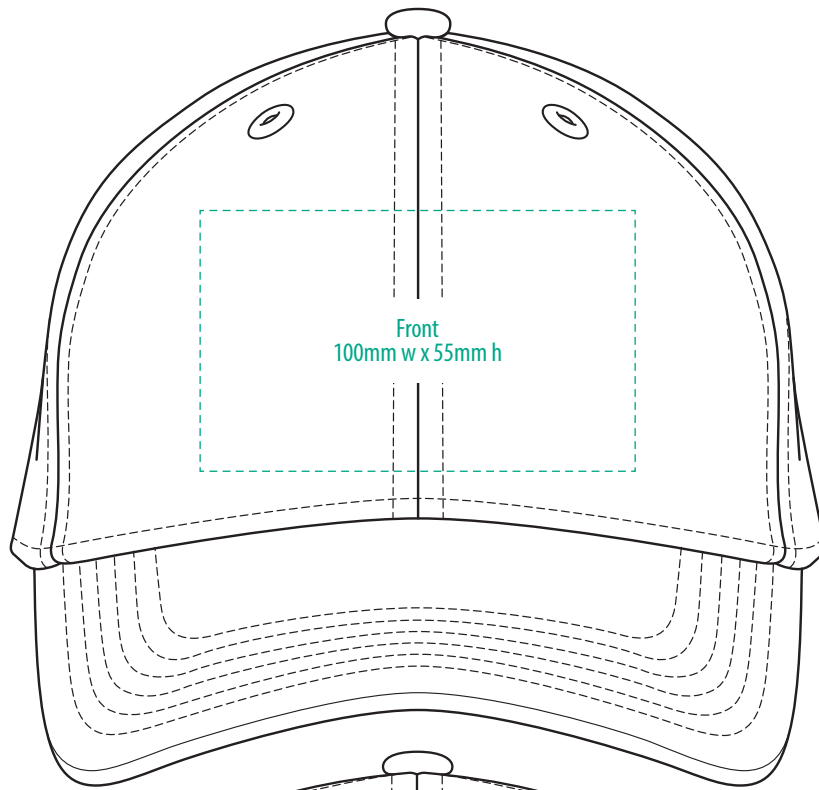

3970

COLOURWAYS

COLOUR

3970

NOTE:
The maximum decoration area is a guide only and is greatly dependant on the logo shape.

EMBROIDERY

3970

NOTE:
The maximum decoration area is a guide only and is greatly dependant on the logo shape.

SUPACLOUR

3970

NOTE:
The maximum decoration area is a guide only and is greatly dependant on the logo shape.

DTF

3970

NOTE:
The maximum decoration area is a guide only and is greatly dependant on the logo shape.

SUPASUB / SUPAETCH / SUPAFLEX

[PATCH MUST BE AT LEAST 25MM X 25MM]

3970

FABRIC SWATCH

BLACK

BLACK

NAVY

PMS 2965 C