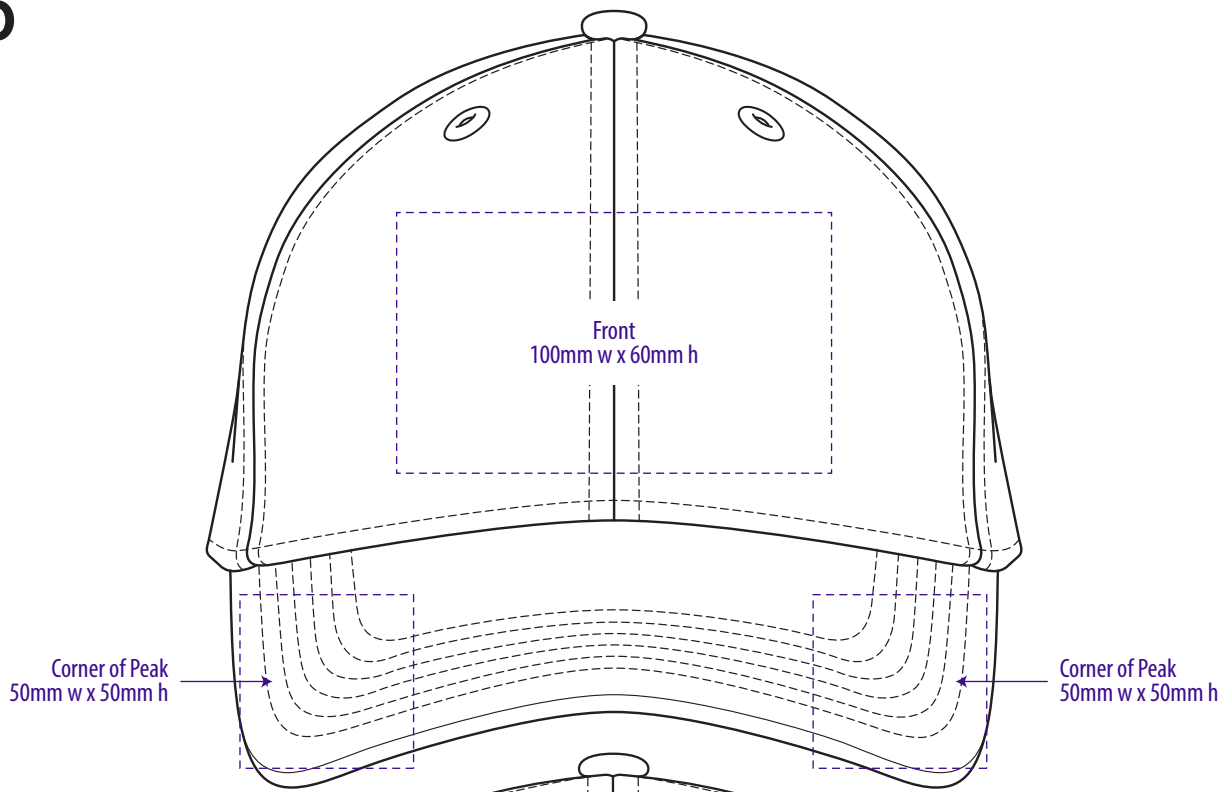

3970

COLOURWAYS

COLOUR

3970

NOTE:
The maximum decoration area is a guide only and is greatly dependant on the logo shape.

EMBROIDERY

3970

NOTE:
The maximum decoration area is a guide only and is greatly dependant on the logo shape.

SUPACLOUR

3970

NOTE:
The maximum decoration area is a guide only and is greatly dependant on the logo shape.

DTF

3970

NOTE:
The maximum decoration area is a guide only and is greatly dependant on the logo shape.

SUPASUB / SUPAETCH / SUPAFLEX

[PATCH MUST BE AT LEAST 25MM X 25MM]

3970

FABRIC SWATCH

BLACK

BLACK

NAVY

PMS 2965 C