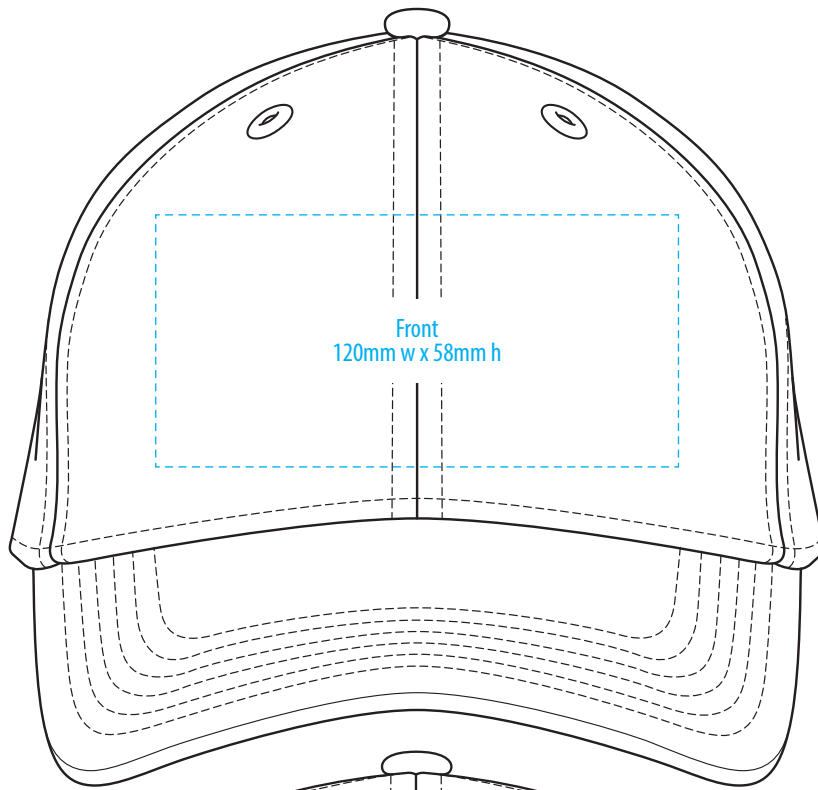

3970

COLOURWAYS

COLOUR

3970

NOTE:
The maximum decoration area is a guide only and is greatly dependant on the logo shape.

EMBROIDERY

3970

NOTE:
The maximum decoration area is a guide only and is greatly dependant on the logo shape.

SUPACLOUR

3970

NOTE:
The maximum decoration area is a guide only and is greatly dependant on the logo shape.

DTF

3970

NOTE:
The maximum decoration area is a guide only and is greatly dependant on the logo shape.

SUPASUB / SUPAETCH / SUPAFLEX

[PATCH MUST BE AT LEAST 25MM X 25MM]

3970

FABRIC SWATCH

BLACK

BLACK

NAVY

PMS 2965 C