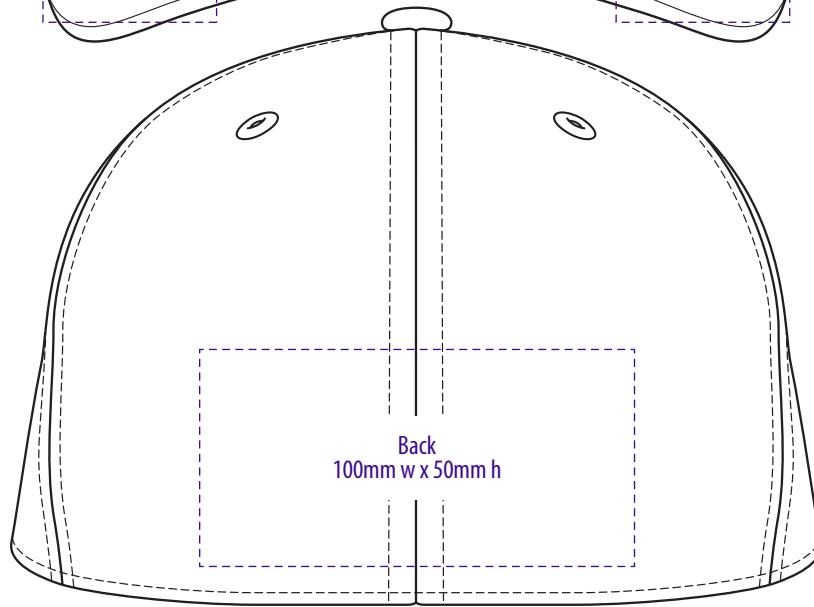

3970

COLOURWAYS

COLOUR

3970

NOTE:
The maximum decoration area is a guide only and is greatly dependant on the logo shape.

EMBROIDERY

3970

NOTE:
The maximum decoration area is a guide only and is greatly dependant on the logo shape.

SUPACLOUR

3970

NOTE:
The maximum decoration area is a guide only and is greatly dependant on the logo shape.

DTF

3970

NOTE:
The maximum decoration area is a guide only and is greatly dependant on the logo shape.

SUPASUB / SUPAETCH / SUPAFLEX

[PATCH MUST BE AT LEAST 25MM X 25MM]

3970

FABRIC SWATCH

BLACK

BLACK

NAVY

PMS 2965 C