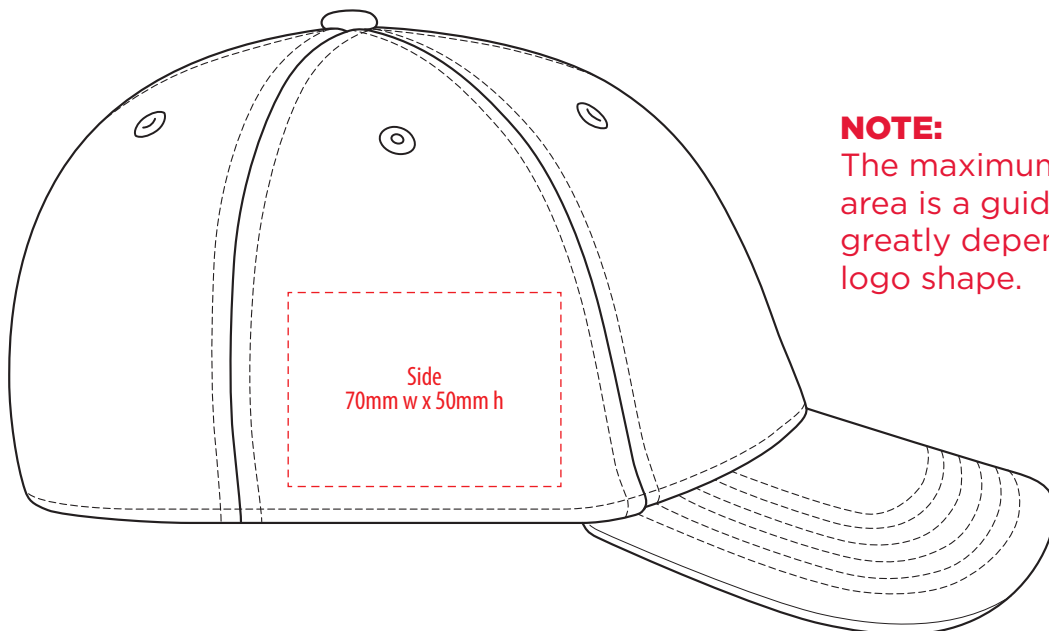

3970

COLOURWAYS

COLOUR

3970

NOTE:
The maximum decoration area is a guide only and is greatly dependant on the logo shape.

EMBROIDERY

3970

NOTE:
The maximum decoration area is a guide only and is greatly dependant on the logo shape.

SUPACLOUR

3970

NOTE:
The maximum decoration area is a guide only and is greatly dependant on the logo shape.

DTF

3970

NOTE:
The maximum decoration area is a guide only and is greatly dependant on the logo shape.