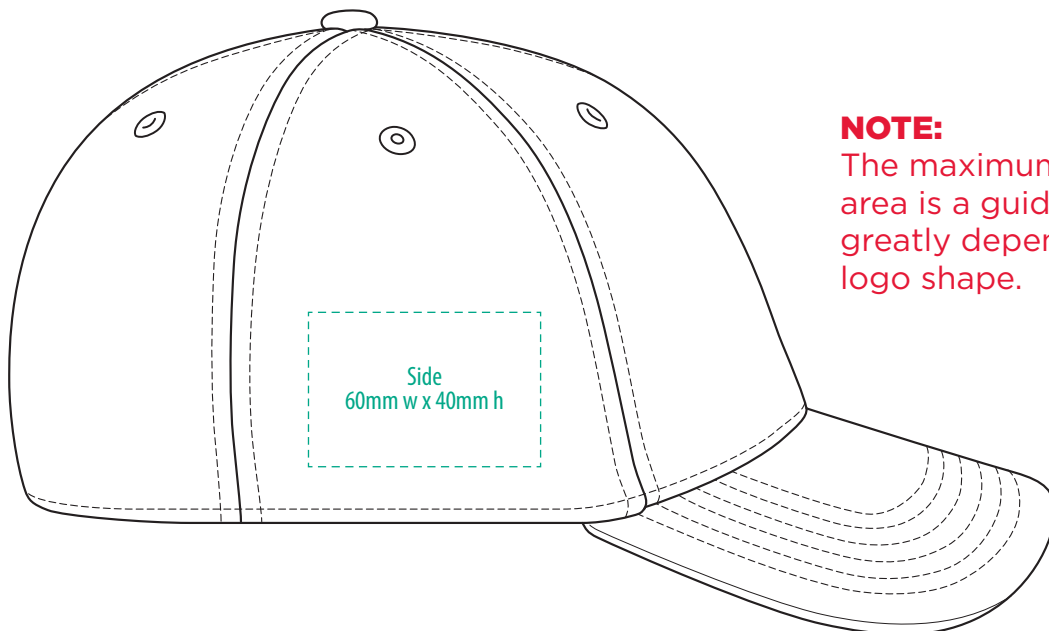

3970

COLOURWAYS

COLOUR

3970

NOTE:
The maximum decoration area is a guide only and is greatly dependant on the logo shape.

EMBROIDERY

3970

NOTE:
The maximum decoration area is a guide only and is greatly dependant on the logo shape.

SUPACLOUR

3970

NOTE:
The maximum decoration area is a guide only and is greatly dependant on the logo shape.

DTF

3970

NOTE:
The maximum decoration area is a guide only and is greatly dependant on the logo shape.

SUPASUB / SUPAETCH / SUPAFLEX

[PATCH MUST BE AT LEAST 25MM X 25MM]

3970

FABRIC SWATCH

BLACK

BLACK

NAVY

PMS 2965 C