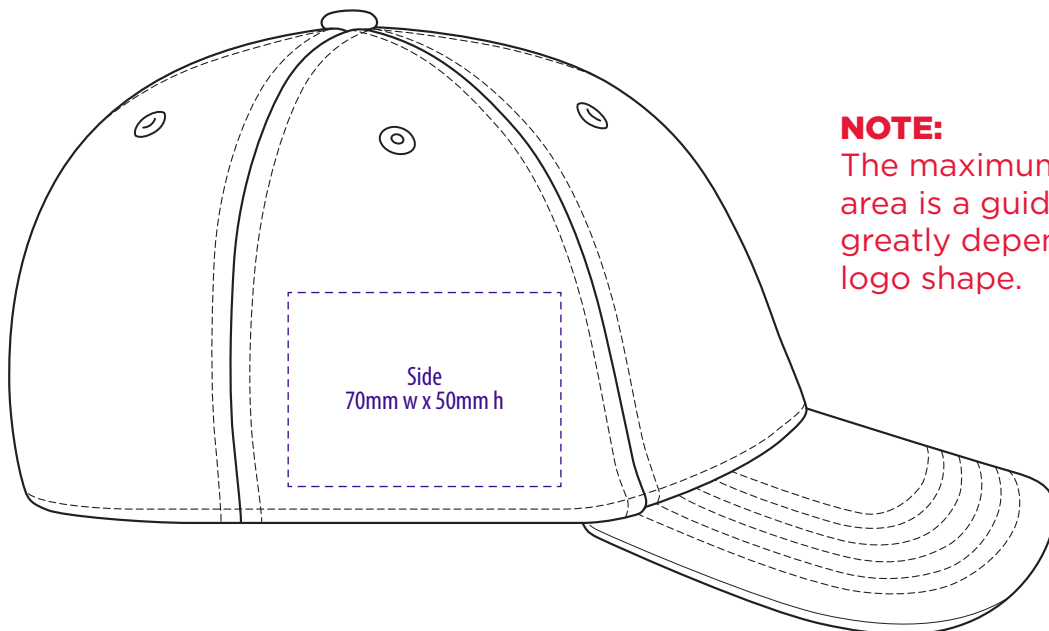

3970

COLOURWAYS

COLOUR

3970

NOTE:
The maximum decoration area is a guide only and is greatly dependant on the logo shape.

EMBROIDERY

3970

NOTE:
The maximum decoration area is a guide only and is greatly dependant on the logo shape.

SUPACLOUR

3970

NOTE:
The maximum decoration area is a guide only and is greatly dependant on the logo shape.

DTF

3970

NOTE:
The maximum decoration area is a guide only and is greatly dependant on the logo shape.