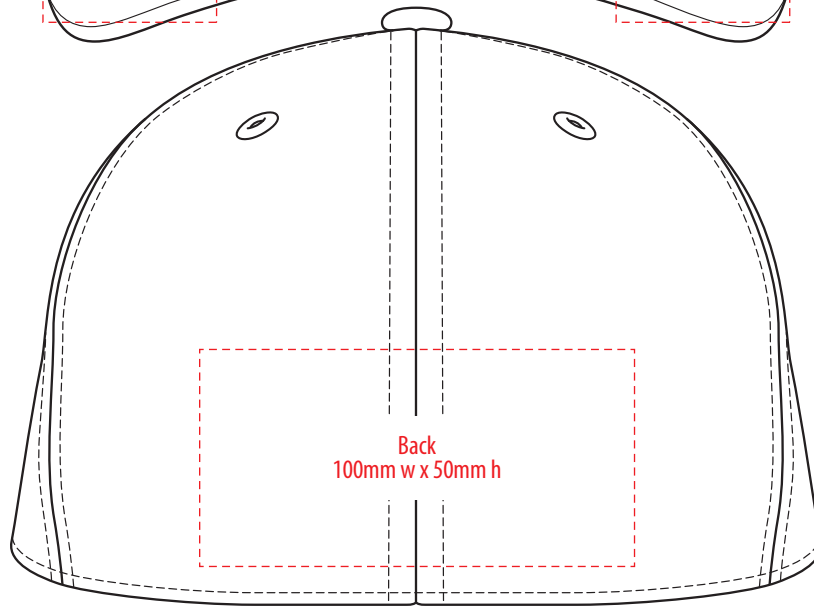

3970

COLOURWAYS

COLOUR

3970

NOTE:
The maximum decoration area is a guide only and is greatly dependant on the logo shape.

EMBROIDERY

3970

NOTE:
The maximum decoration area is a guide only and is greatly dependant on the logo shape.

SUPACLOUR

3970

NOTE:
The maximum decoration area is a guide only and is greatly dependant on the logo shape.

DTF

3970

NOTE:
The maximum decoration area is a guide only and is greatly dependant on the logo shape.

SUPASUB / SUPAETCH / SUPAFLEX

[PATCH MUST BE AT LEAST 25MM X 25MM]

3970

FABRIC SWATCH

BLACK

BLACK

NAVY

PMS 2965 C