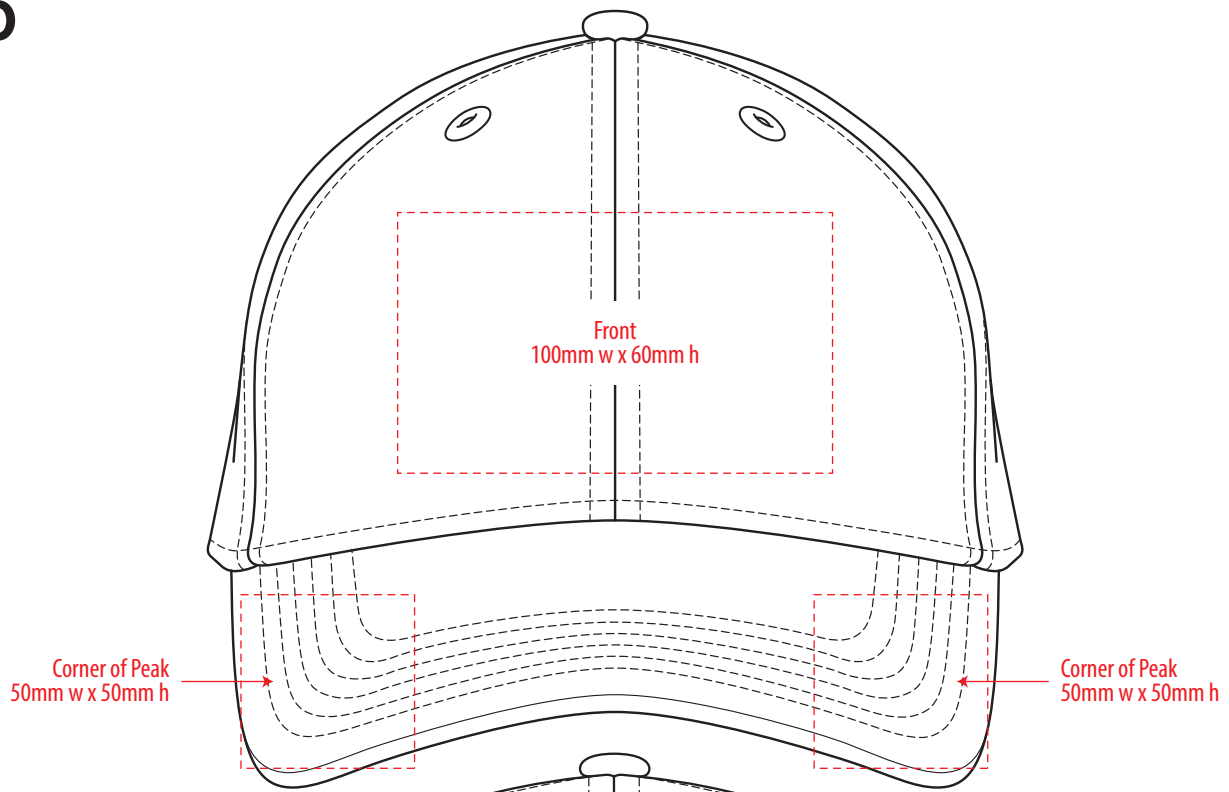

3970

COLOURWAYS

COLOUR

3970

NOTE:
The maximum decoration area is a guide only and is greatly dependant on the logo shape.

EMBROIDERY

3970

NOTE:
The maximum decoration area is a guide only and is greatly dependant on the logo shape.

SUPACLOUR

3970

NOTE:
The maximum decoration area is a guide only and is greatly dependant on the logo shape.

DTF

3970

NOTE:
The maximum decoration area is a guide only and is greatly dependant on the logo shape.

SUPASUB / SUPAETCH / SUPAFLEX

[PATCH MUST BE AT LEAST 25MM X 25MM]

3970

FABRIC SWATCH

BLACK

BLACK

NAVY

PMS 2965 C