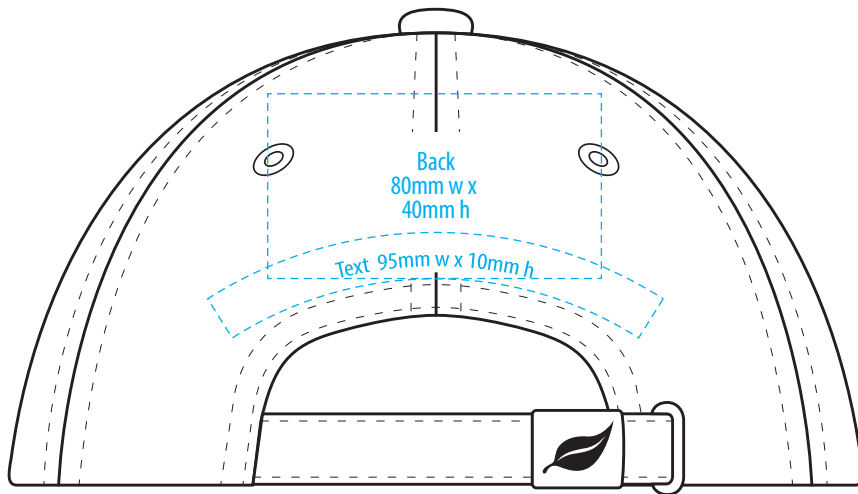

3831

COLOURWAYS

-----  
COLOUR

**NOTE:**  
The maximum decoration area is a guide only and is greatly dependant on the logo shape.

-----  
EMBROIDERY

**NOTE:**  
The maximum decoration area is a guide only and is greatly dependant on the logo shape.

**NOTE:**  
The maximum decoration area is a guide only and is greatly dependant on the logo shape.

3831

**NOTE:**  
The maximum decoration area is a guide only and is greatly dependant on the logo shape.

SUPASUB/SUPAETCH/SUPAFLEX

[ PATCH MUST BE AT LEAST 25MM X 25MM ]

3831