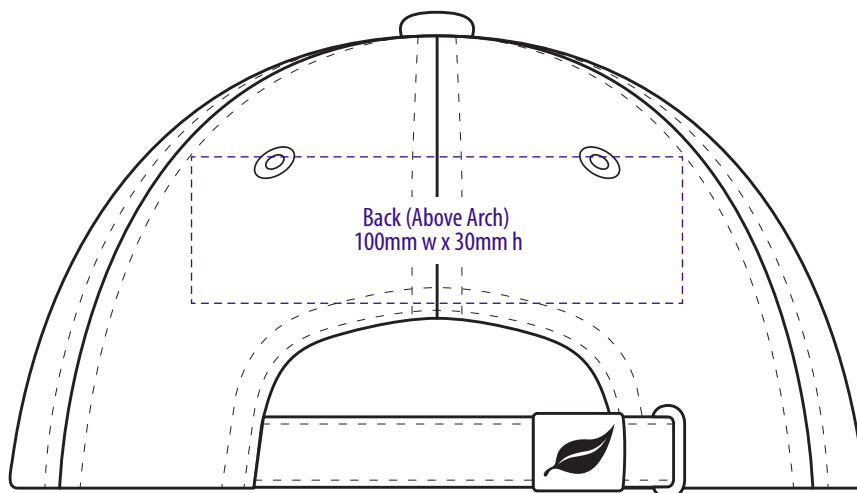

3831

COLOURWAYS

-----  
COLOUR

**NOTE:**  
The maximum decoration area is a guide only and is greatly dependant on the logo shape.

-----  
EMBROIDERY

**NOTE:**  
The maximum decoration area is a guide only and is greatly dependant on the logo shape.

**NOTE:**  
The maximum decoration area is a guide only and is greatly dependant on the logo shape.

3831

**NOTE:**  
The maximum decoration area is a guide only and is greatly dependant on the logo shape.

SUPASUB/SUPAETCH/SUPAFLEX

[ PATCH MUST BE AT LEAST 25MM X 25MM ]

3831