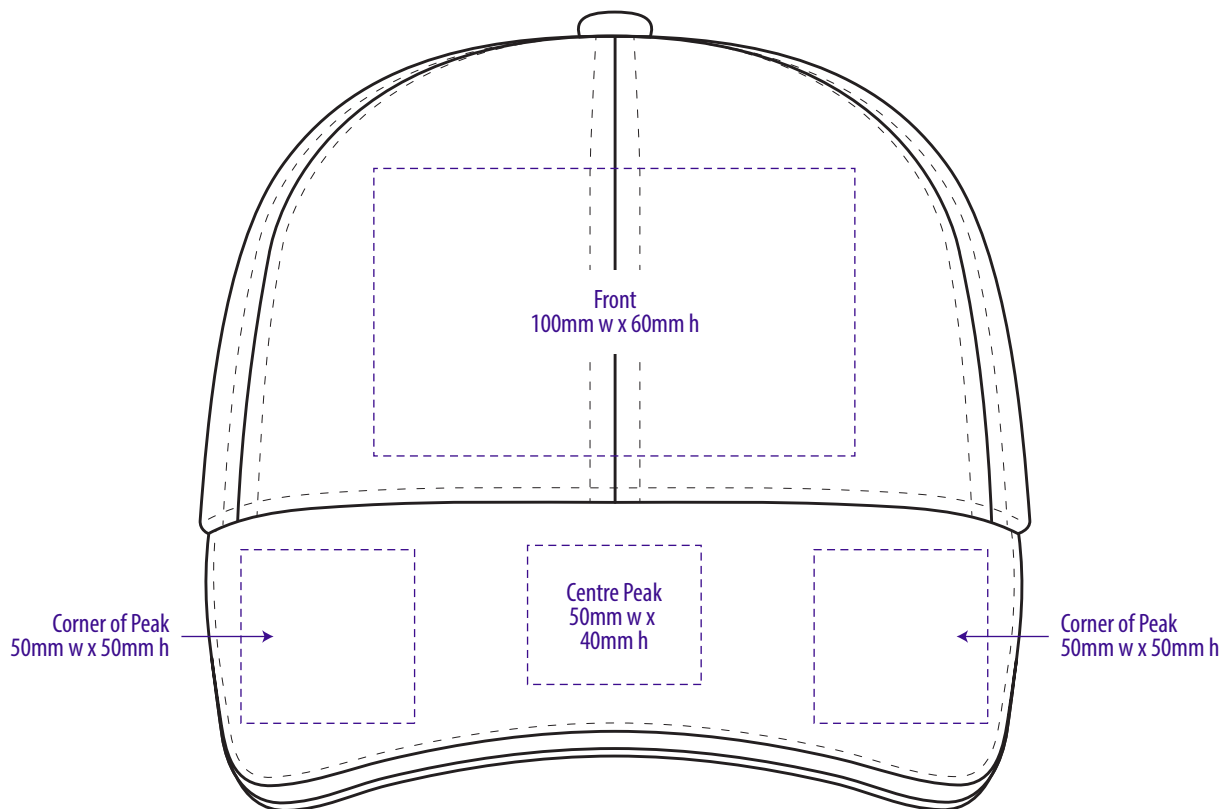

3831

COLOURWAYS

-----  
COLOUR

**NOTE:**  
The maximum decoration area is a guide only and is greatly dependant on the logo shape.

-----  
EMBROIDERY

**NOTE:**  
The maximum decoration area is a guide only and is greatly dependant on the logo shape.

**NOTE:**  
The maximum decoration area is a guide only and is greatly dependant on the logo shape.

3831

**NOTE:**  
The maximum decoration area is a guide only and is greatly dependant on the logo shape.

SUPASUB/SUPAETCH/SUPAFLEX

[ PATCH MUST BE AT LEAST 25MM X 25MM ]

3831