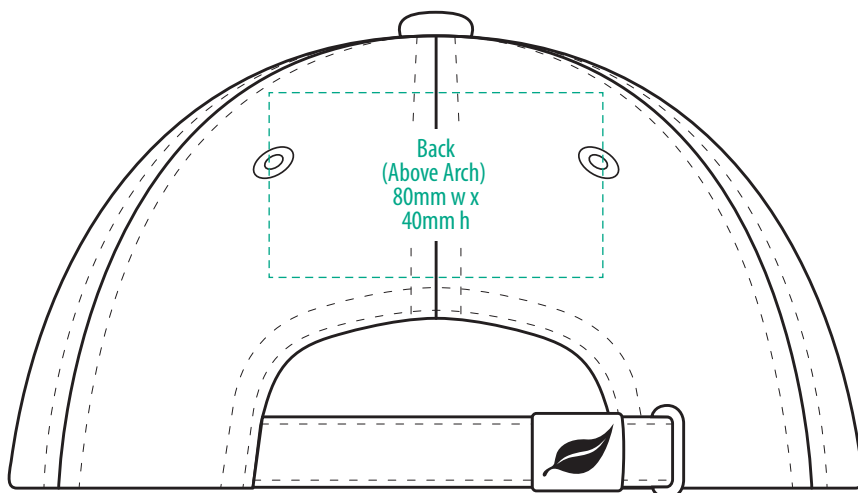

3831

COLOURWAYS

-----  
COLOUR

**NOTE:**  
The maximum decoration area is a guide only and is greatly dependant on the logo shape.

-----  
EMBROIDERY

**NOTE:**  
The maximum decoration area is a guide only and is greatly dependant on the logo shape.

**NOTE:**  
The maximum decoration area is a guide only and is greatly dependant on the logo shape.

3831

**NOTE:**  
The maximum decoration area is a guide only and is greatly dependant on the logo shape.

SUPASUB/SUPAETCH/SUPAFLEX

[ PATCH MUST BE AT LEAST 25MM X 25MM ]

3831