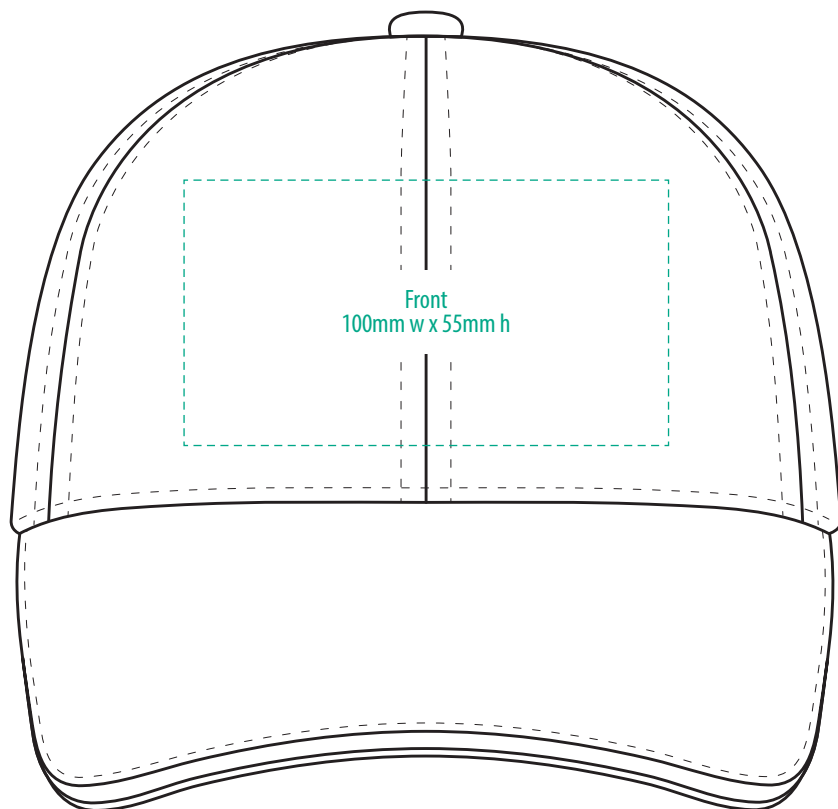

3831

COLOURWAYS

-----  
COLOUR

**NOTE:**  
The maximum decoration area is a guide only and is greatly dependant on the logo shape.

-----  
EMBROIDERY

**NOTE:**  
The maximum decoration area is a guide only and is greatly dependant on the logo shape.

**NOTE:**  
The maximum decoration area is a guide only and is greatly dependant on the logo shape.

3831

**NOTE:**  
The maximum decoration area is a guide only and is greatly dependant on the logo shape.

SUPASUB/SUPAETCH/SUPAFLEX

[ PATCH MUST BE AT LEAST 25MM X 25MM ]

3831