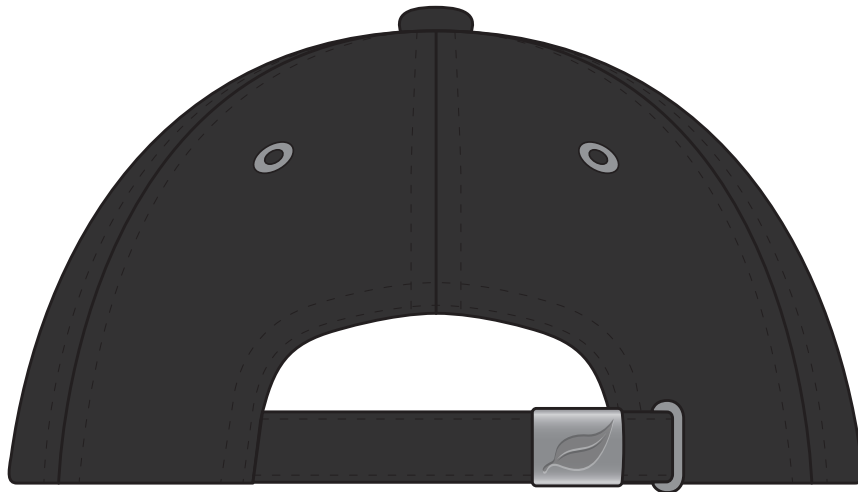

3831

COLOURWAYS

-----  
COLOUR

**NOTE:**  
The maximum decoration area is a guide only and is greatly dependant on the logo shape.

-----  
EMBROIDERY

**NOTE:**  
The maximum decoration area is a guide only and is greatly dependant on the logo shape.

**NOTE:**  
The maximum decoration area is a guide only and is greatly dependant on the logo shape.

3831

**NOTE:**  
The maximum decoration area is a guide only and is greatly dependant on the logo shape.

# FABRIC SWATCH

**BLACK/SANDSTONE**

BLACK

PMS 7502 C

**NAVY/SANDSTONE**

PMS 2965 C

PMS 7502 C

---