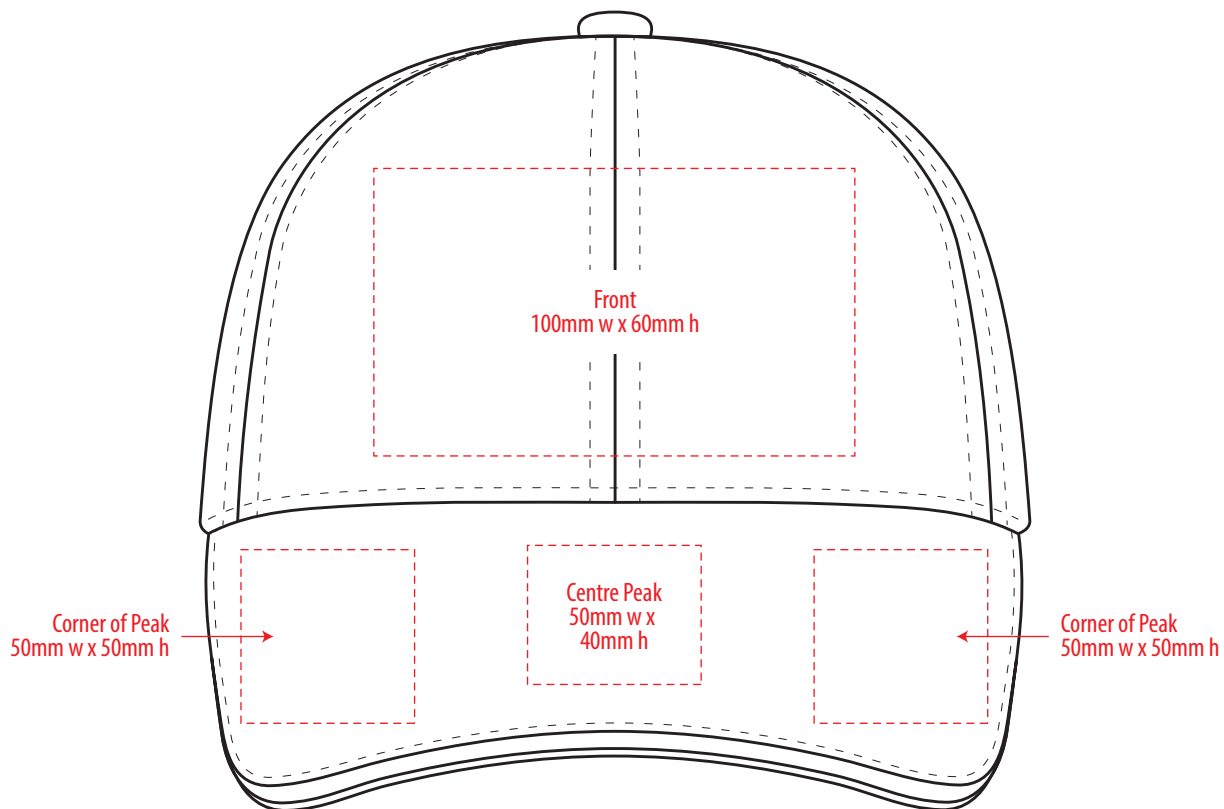

3831

COLOURWAYS

-----  
COLOUR

**NOTE:**  
The maximum decoration area is a guide only and is greatly dependant on the logo shape.

-----  
EMBROIDERY

**NOTE:**  
The maximum decoration area is a guide only and is greatly dependant on the logo shape.

**NOTE:**  
The maximum decoration area is a guide only and is greatly dependant on the logo shape.

3831

**NOTE:**  
The maximum decoration area is a guide only and is greatly dependant on the logo shape.

SUPASUB/SUPAETCH/SUPAFLEX

[ PATCH MUST BE AT LEAST 25MM X 25MM ]

3831