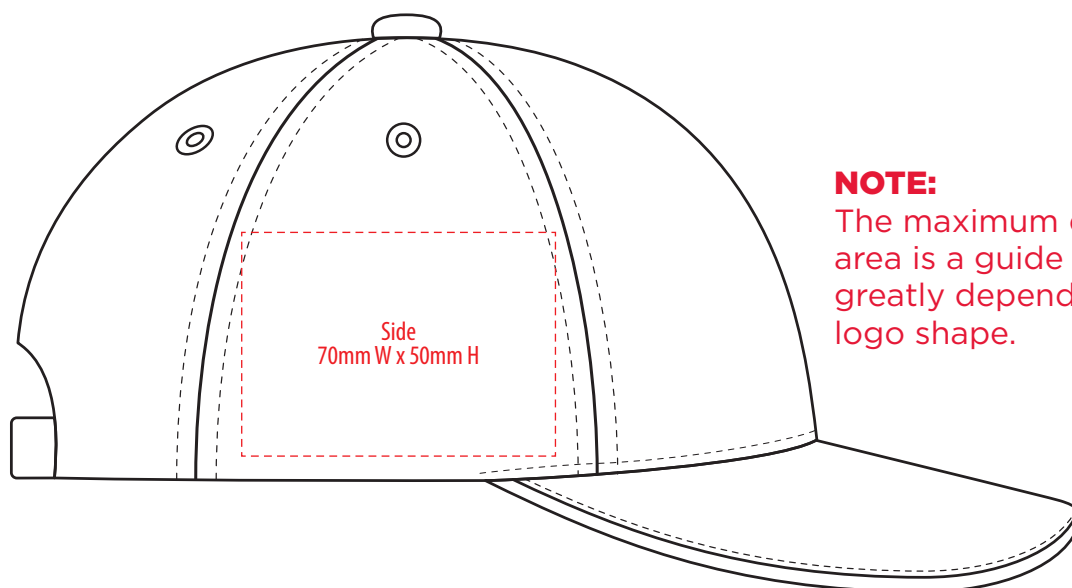

3831

COLOURWAYS

-----  
COLOUR

**NOTE:**  
The maximum decoration area is a guide only and is greatly dependant on the logo shape.

-----  
EMBROIDERY

**NOTE:**  
The maximum decoration area is a guide only and is greatly dependant on the logo shape.

**NOTE:**  
The maximum decoration area is a guide only and is greatly dependant on the logo shape.

3831

**NOTE:**  
The maximum decoration area is a guide only and is greatly dependant on the logo shape.

SUPASUB/SUPAETCH/SUPAFLEX

[ PATCH MUST BE AT LEAST 25MM X 25MM ]

3831