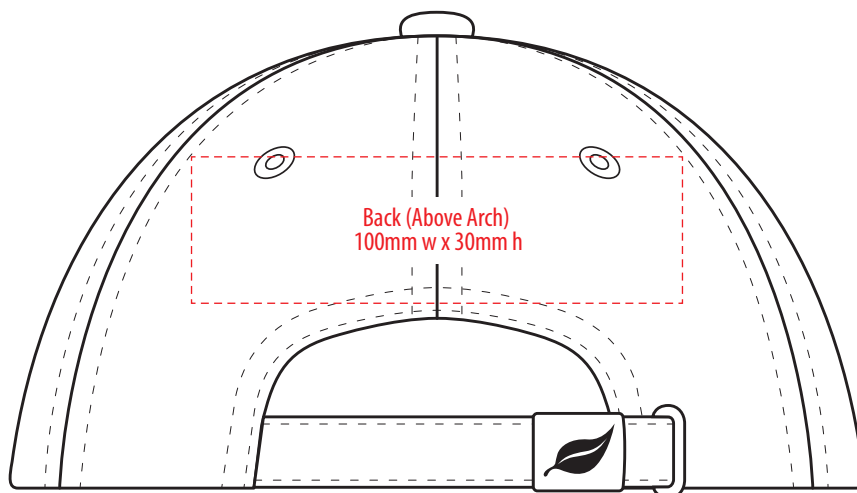

3831

COLOURWAYS

-----  
COLOUR

**NOTE:**  
The maximum decoration area is a guide only and is greatly dependant on the logo shape.

-----  
EMBROIDERY

**NOTE:**  
The maximum decoration area is a guide only and is greatly dependant on the logo shape.

**NOTE:**  
The maximum decoration area is a guide only and is greatly dependant on the logo shape.

3831

**NOTE:**  
The maximum decoration area is a guide only and is greatly dependant on the logo shape.

SUPASUB/SUPAETCH/SUPAFLEX

[ PATCH MUST BE AT LEAST 25MM X 25MM ]

3831