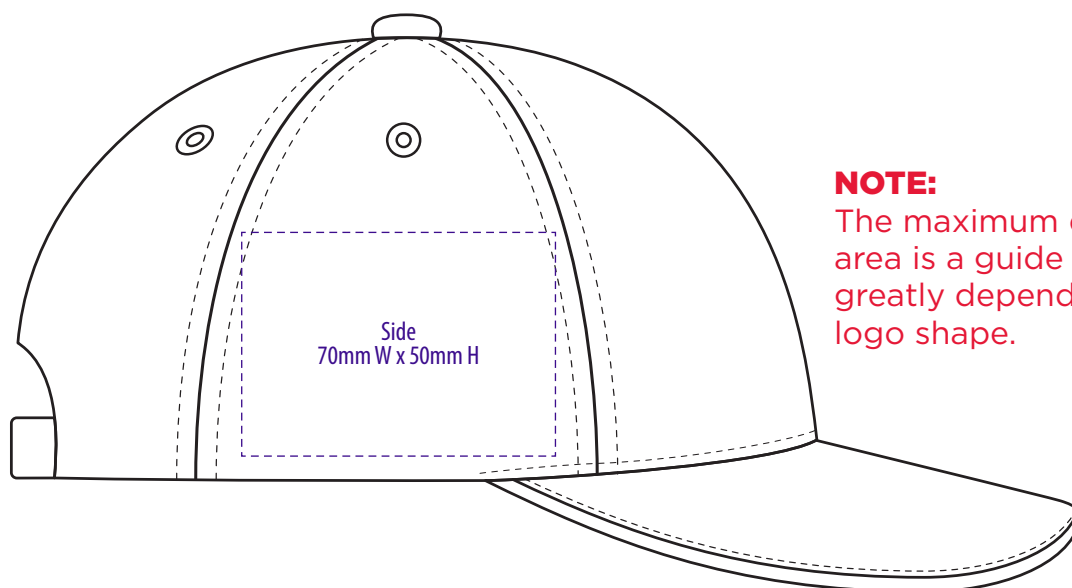

3831

COLOURWAYS

-----  
COLOUR

**NOTE:**  
The maximum decoration area is a guide only and is greatly dependant on the logo shape.

-----  
EMBROIDERY

**NOTE:**  
The maximum decoration area is a guide only and is greatly dependant on the logo shape.

**NOTE:**  
The maximum decoration area is a guide only and is greatly dependant on the logo shape.

3831

**NOTE:**  
The maximum decoration area is a guide only and is greatly dependant on the logo shape.

SUPASUB/SUPAETCH/SUPAFLEX

[ PATCH MUST BE AT LEAST 25MM X 25MM ]

3831