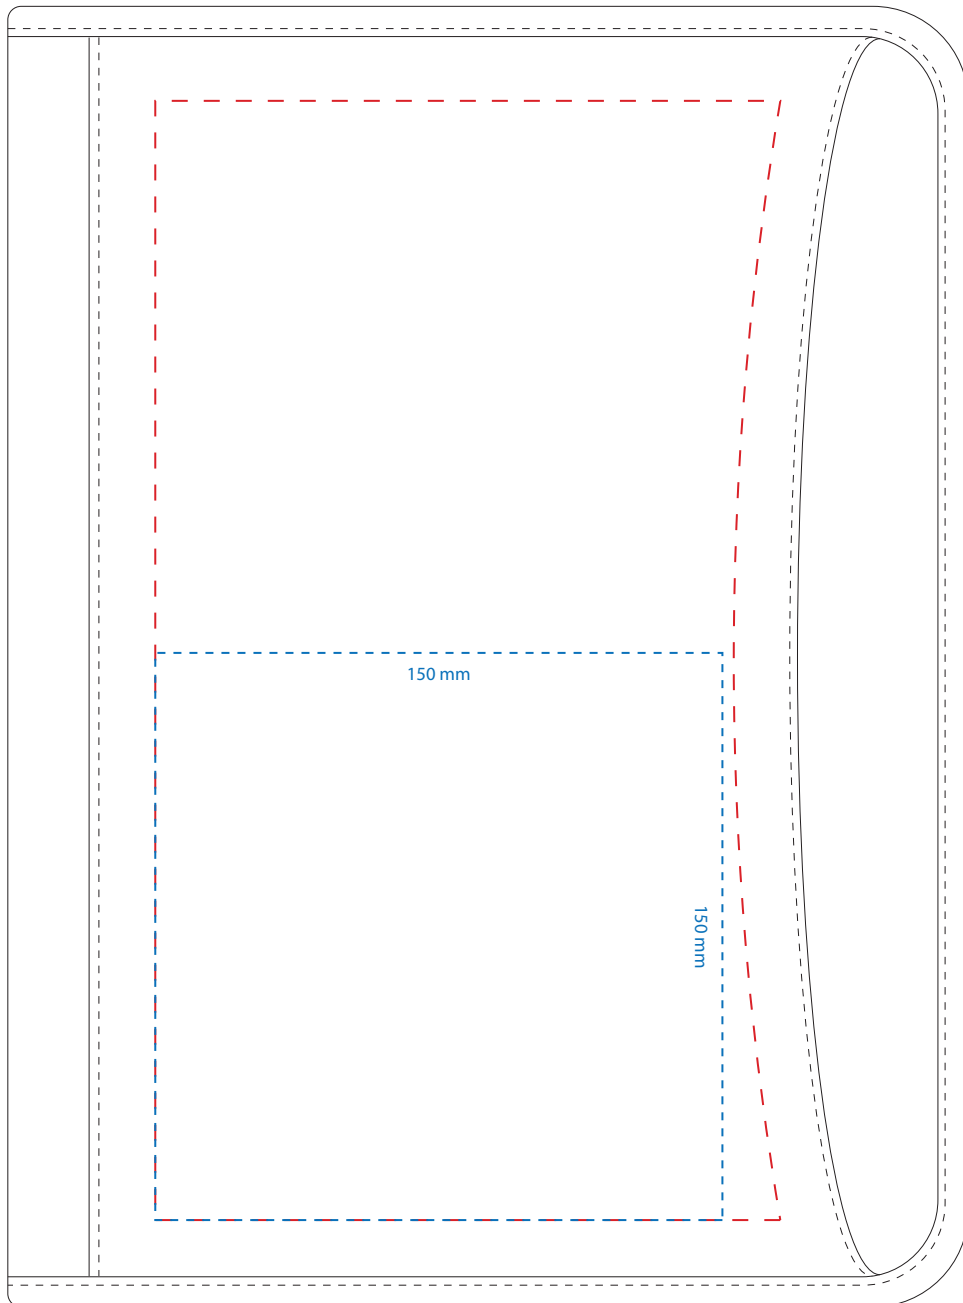

Product: **3619 - The Presidential Portfolio**
Product Size: **254mm(w) x 352mm(h) x 30mm(d)**
Product Colour: -
Decoration Size: **mm(w) x mm(h)**
Decoration Method: -
Decoration Colour: -

**Artwork
Approval**

Art Version: V1

Product Scale 50%

Notes:

Please check that all the details are correct before providing your approval with confirmed art version
Where the decoration method uses digital printing techniques colours are produced using CMYK equivalent.

**Digital Print
1 Colour Print
Product Scale 50%**

Blue line represents art dec size for digital print and 1 colour print
Branding can be moved anywhere within the red line

Notes:

Please check that all the details are correct before providing your approval with confirmed art version
Where the decoration method uses digital printing techniques colours are produced using CMYK equivalent.

Deboss
Product Scale 50%

Blue line represents possible art dec size
Branding can be moved anywhere within the red line

Notes:

Please check that all the details are correct before providing your approval with confirmed art version
Where the decoration method uses digital printing techniques colours are produced using CMYK equivalent.