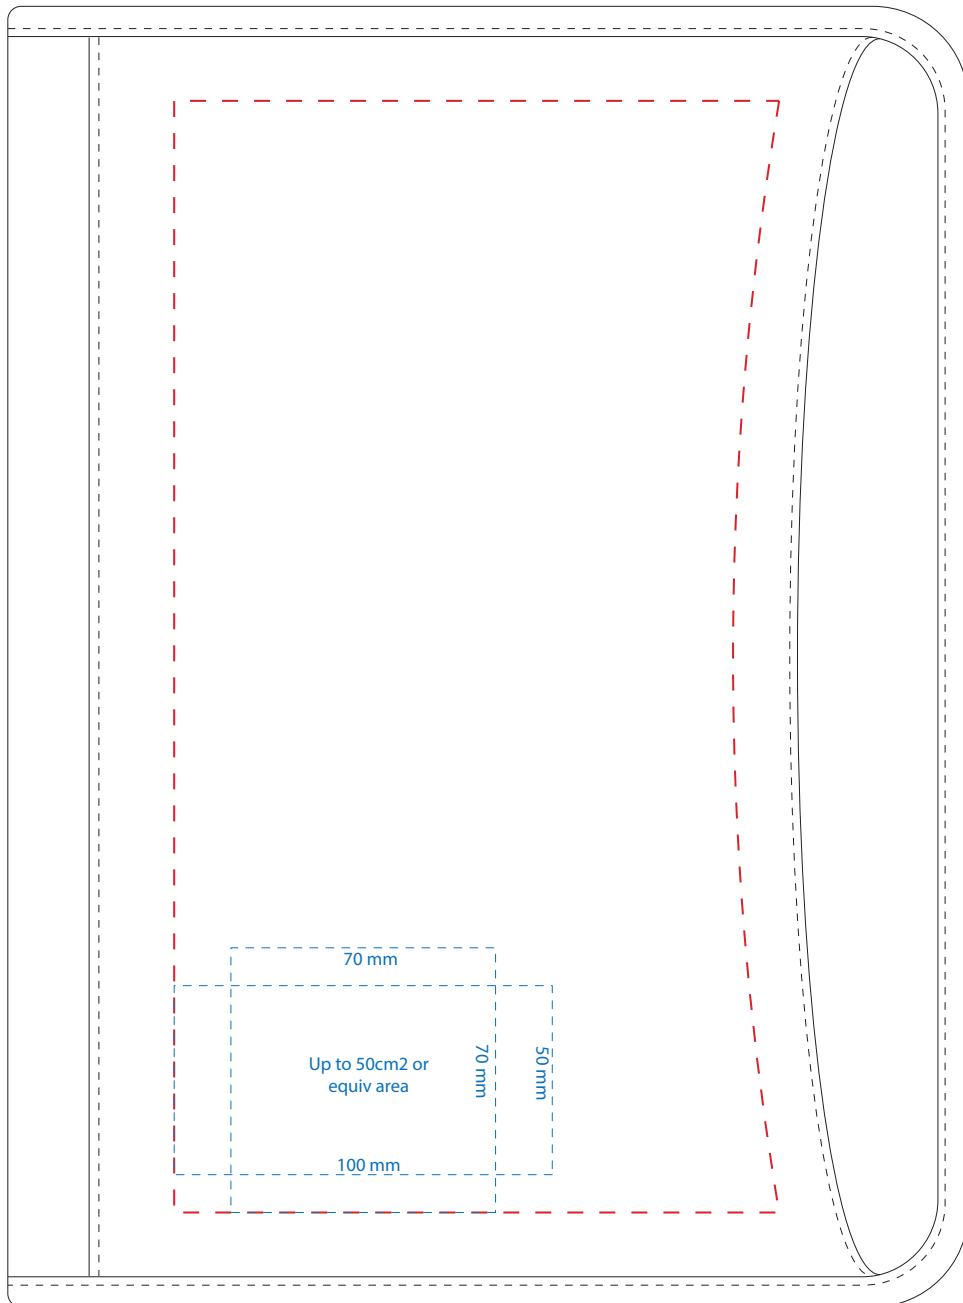

Product: **3619 - The Presidential Portfolio**
Product Size: **254mm(w) x 352mm(h) x 30mm(d)**
Product Colour: -
Decoration Size: **mm(w) x mm(h)**
Decoration Method: -
Decoration Colour: -

**Artwork
Approval**

Art Version: V1

Product Scale 50%

Notes:

Please check that all the details are correct before providing your approval with confirmed art version
Where the decoration method uses digital printing techniques colours are produced using CMYK equivalent.

**Digital Print
1 Colour Print
Product Scale 50%**

Blue line represents art dec size for digital print and 1 colour print
Branding can be moved anywhere within the red line

Notes:

Please check that all the details are correct before providing your approval with confirmed art version
Where the decoration method uses digital printing techniques colours are produced using CMYK equivalent.

Deboss
Product Scale 50%

Blue line represents possible art dec size
Branding can be moved anywhere within the red line

Notes:

Please check that all the details are correct before providing your approval with confirmed art version
Where the decoration method uses digital printing techniques colours are produced using CMYK equivalent.